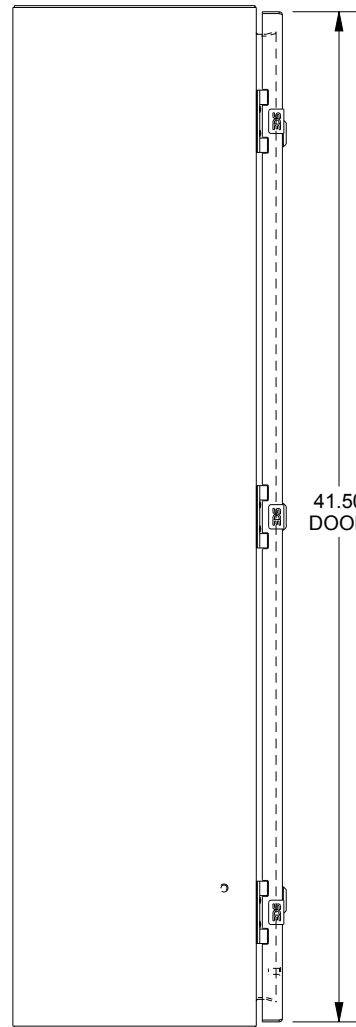

SAGINAW CONTROL & ENGINEERING SCE-42EL2410SSLP

TOP VIEW

LEFT SIDE VIEW

FRONT VIEW

RIGHT SIDE VIEW

EXTERNAL REAR VIEW

BOTTOM VIEW