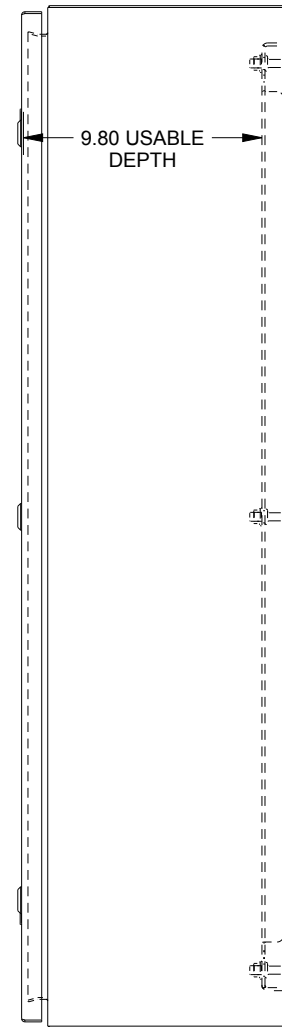

SAGINAW CONTROL & ENGINEERING SCE-42EL2410SSLP

TOP VIEW

LEFT SIDE VIEW

FRONT VIEW

RIGHT SIDE VIEW

EXTERNAL REAR VIEW

BOTTOM VIEW