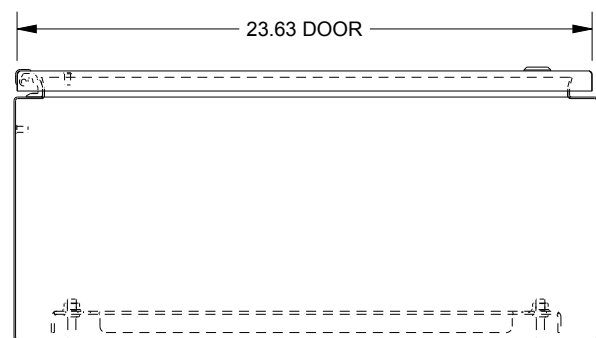

SAGINAW CONTROL & ENGINEERING SCE-42EL2410SSLP

TOP VIEW

LEFT SIDE VIEW

FRONT VIEW

RIGHT SIDE VIEW

EXTERNAL REAR VIEW

BOTTOM VIEW