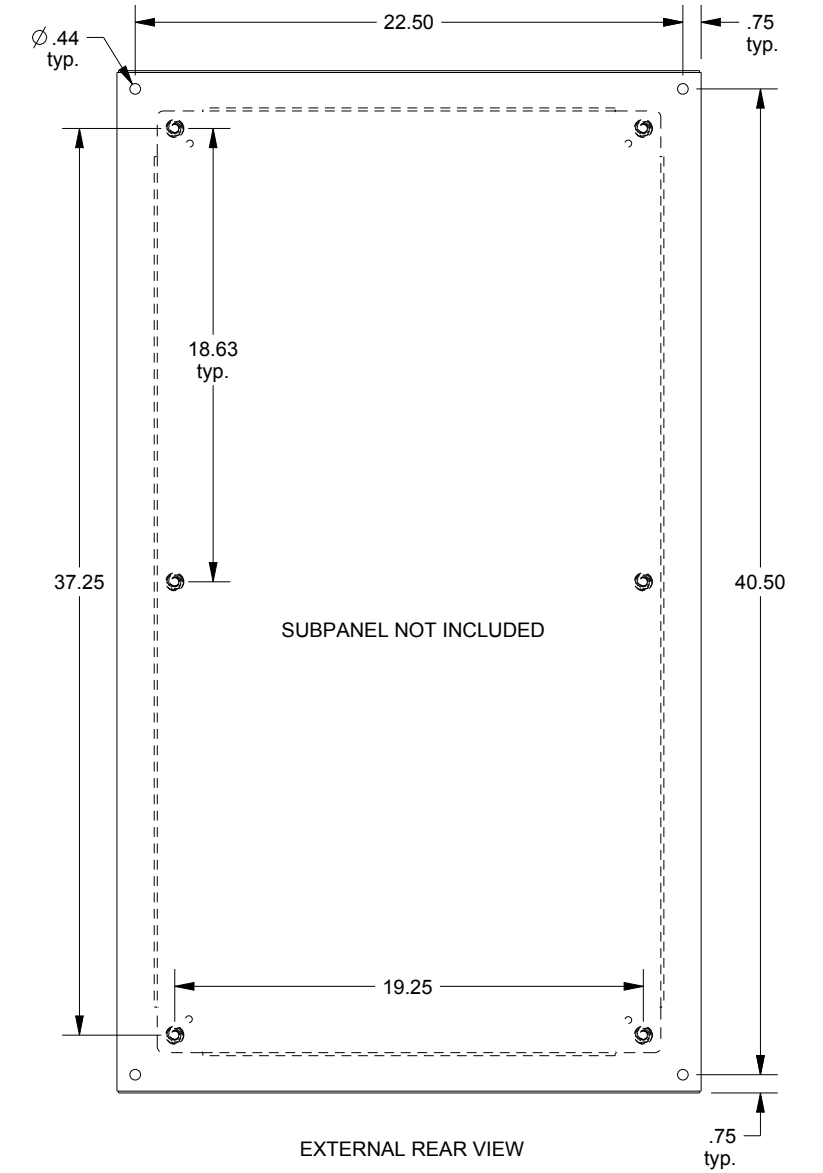

SAGINAW CONTROL & ENGINEERING SCE-42EL2410SSLP

TOP VIEW

LEFT SIDE VIEW

FRONT VIEW

RIGHT SIDE VIEW

EXTERNAL REAR VIEW

BOTTOM VIEW