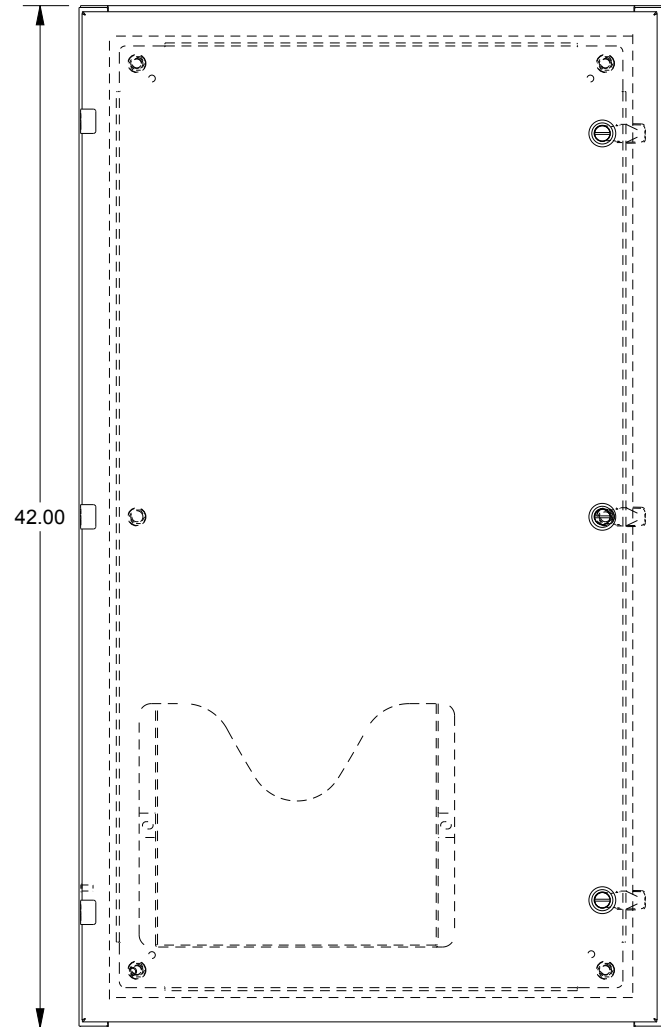

SAGINAW CONTROL & ENGINEERING SCE-42EL2410SSLP

TOP VIEW

LEFT SIDE VIEW

FRONT VIEW

RIGHT SIDE VIEW

EXTERNAL REAR VIEW

BOTTOM VIEW