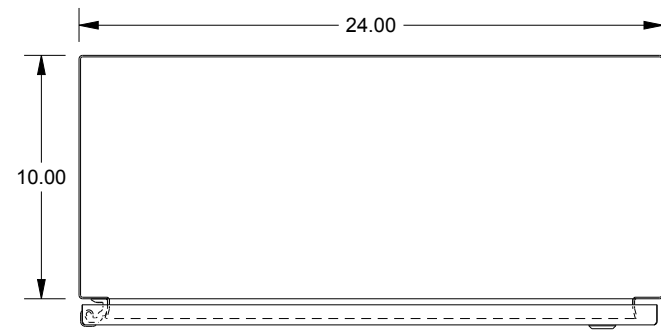

SAGINAW CONTROL & ENGINEERING SCE-42EL2410SSLP

TOP VIEW

LEFT SIDE VIEW

FRONT VIEW

RIGHT SIDE VIEW

EXTERNAL REAR VIEW

BOTTOM VIEW