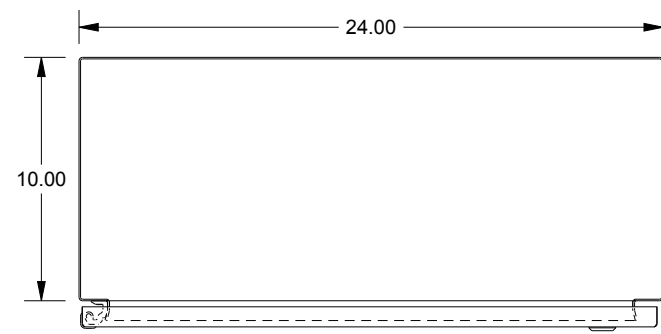

SAGINAW CONTROL & ENGINEERING

SCE-42EL2410SS6LP

TOP VIEW

LEFT SIDE VIEW

FRONT VIEW

RIGHT SIDE VIEW

EXTERNAL REAR VIEW

BOTTOM VIEW