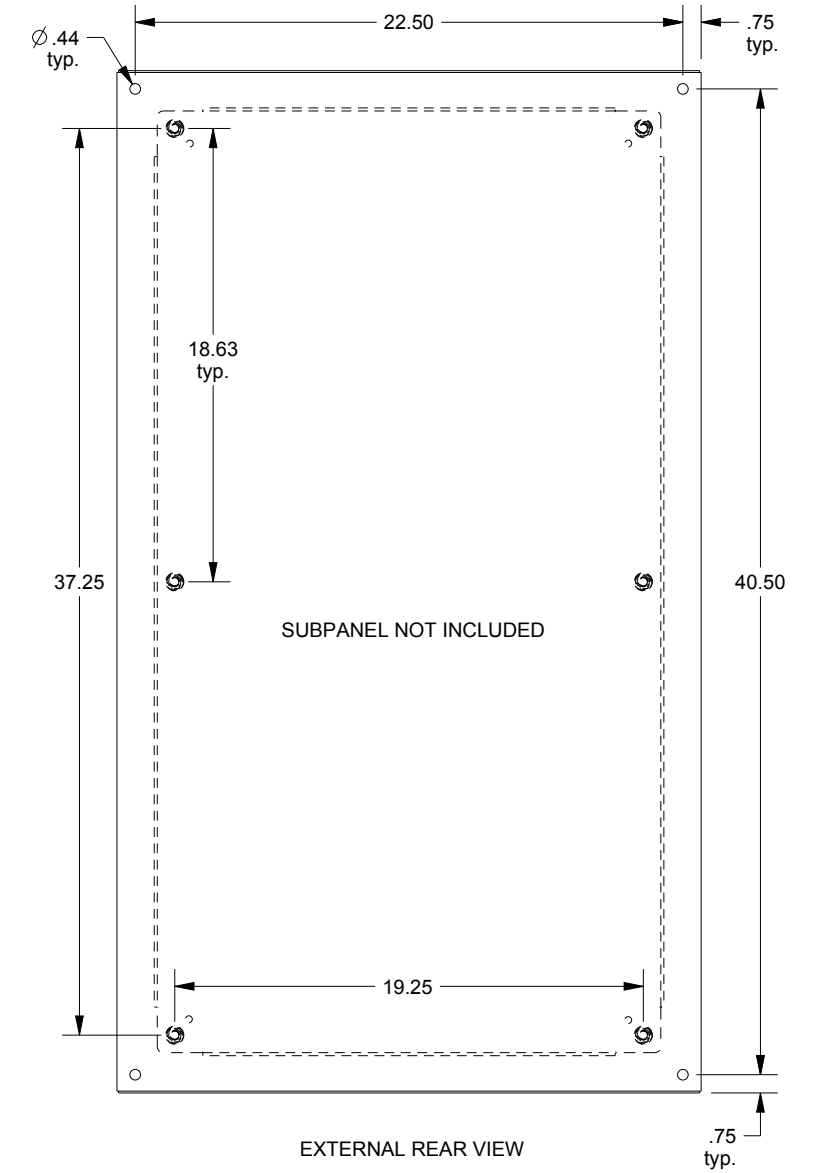

SAGINAW CONTROL & ENGINEERING

SCE-42EL2410SS6LP

TOP VIEW

LEFT SIDE VIEW

FRONT VIEW

RIGHT SIDE VIEW

EXTERNAL REAR VIEW

BOTTOM VIEW