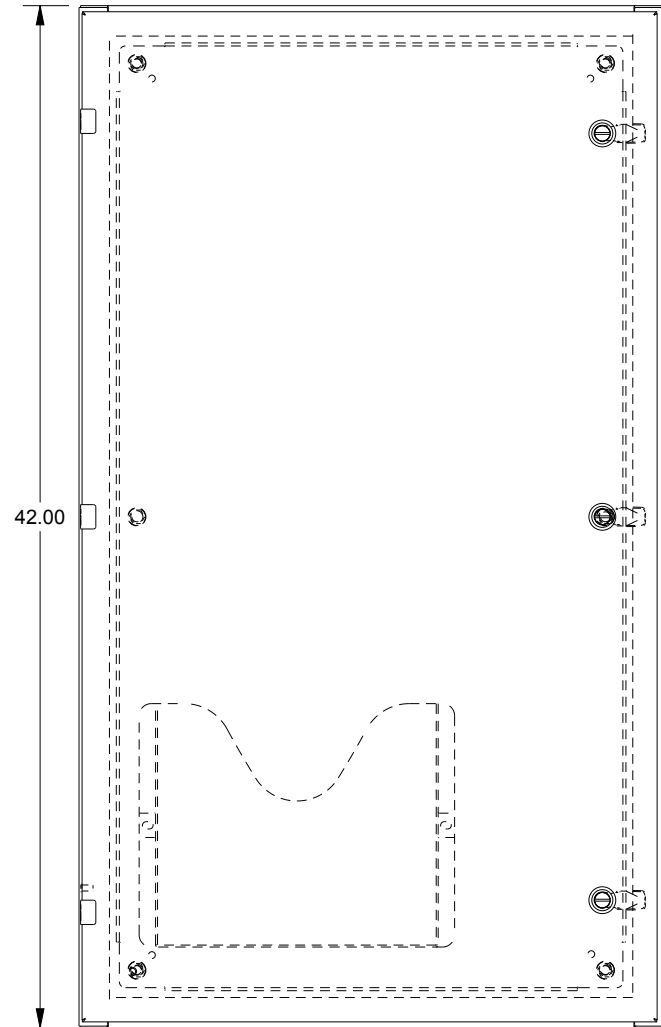

SAGINAW CONTROL & ENGINEERING

SCE-42EL2410SS6LP

TOP VIEW

LEFT SIDE VIEW

FRONT VIEW

RIGHT SIDE VIEW

EXTERNAL REAR VIEW

BOTTOM VIEW