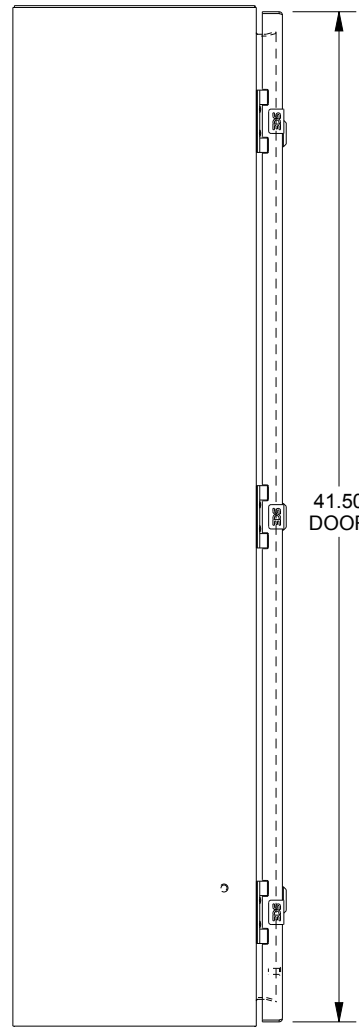

SAGINAW CONTROL & ENGINEERING

SCE-42EL2410SS6LP

TOP VIEW

LEFT SIDE VIEW

FRONT VIEW

RIGHT SIDE VIEW

EXTERNAL REAR VIEW

BOTTOM VIEW