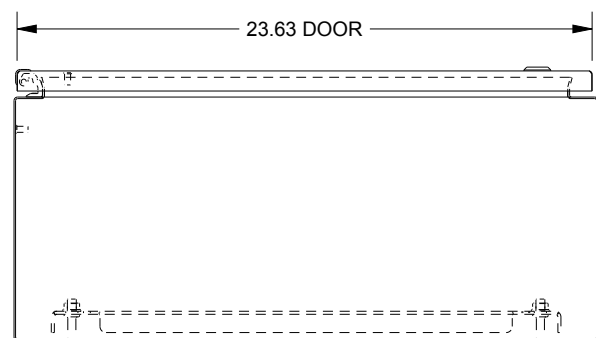

SAGINAW CONTROL & ENGINEERING

SCE-42EL2410SS6LP

TOP VIEW

LEFT SIDE VIEW

FRONT VIEW

RIGHT SIDE VIEW

EXTERNAL REAR VIEW

BOTTOM VIEW