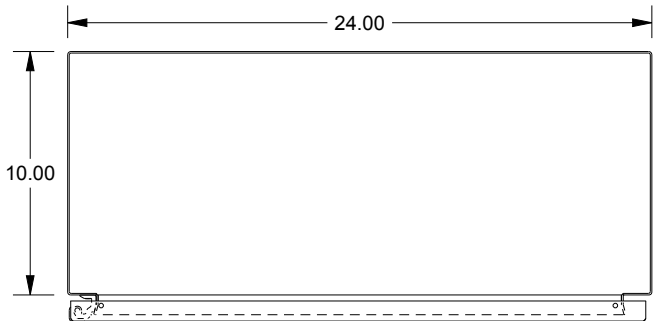

SAGINAW CONTROL & ENGINEERING

SCE-42EL2410LP = SCE-09 GRAY
 SCE-42EL2410LPLG = RAL 7035

TOP VIEW

LEFT SIDE VIEW

FRONT VIEW

RIGHT SIDE VIEW

EXTERNAL REAR VIEW

BOTTOM VIEW