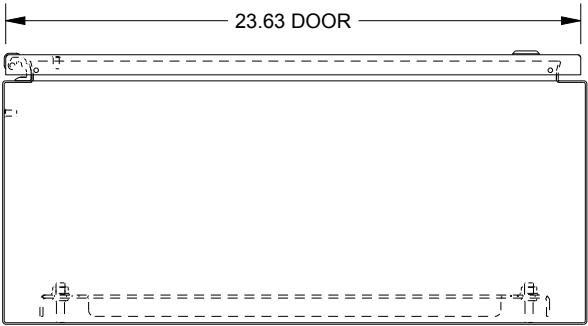

SAGINAW CONTROL & ENGINEERING

SCE-42EL2410LP = SCE-09 GRAY
 SCE-42EL2410LPLG = RAL 7035

TOP VIEW

LEFT SIDE VIEW

FRONT VIEW

RIGHT SIDE VIEW

EXTERNAL REAR VIEW

BOTTOM VIEW