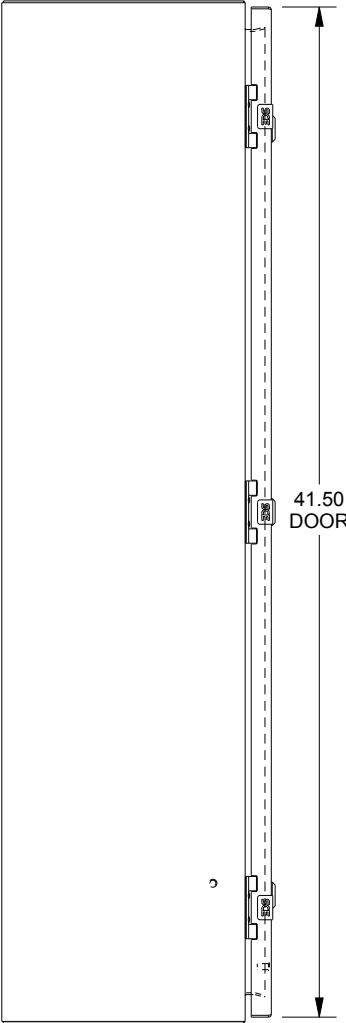

SAGINAW CONTROL & ENGINEERING

SCE-42EL2410LP = SCE-09 GRAY
 SCE-42EL2410LPLG = RAL 7035

TOP VIEW

LEFT SIDE VIEW

FRONT VIEW

RIGHT SIDE VIEW

EXTERNAL REAR VIEW

BOTTOM VIEW