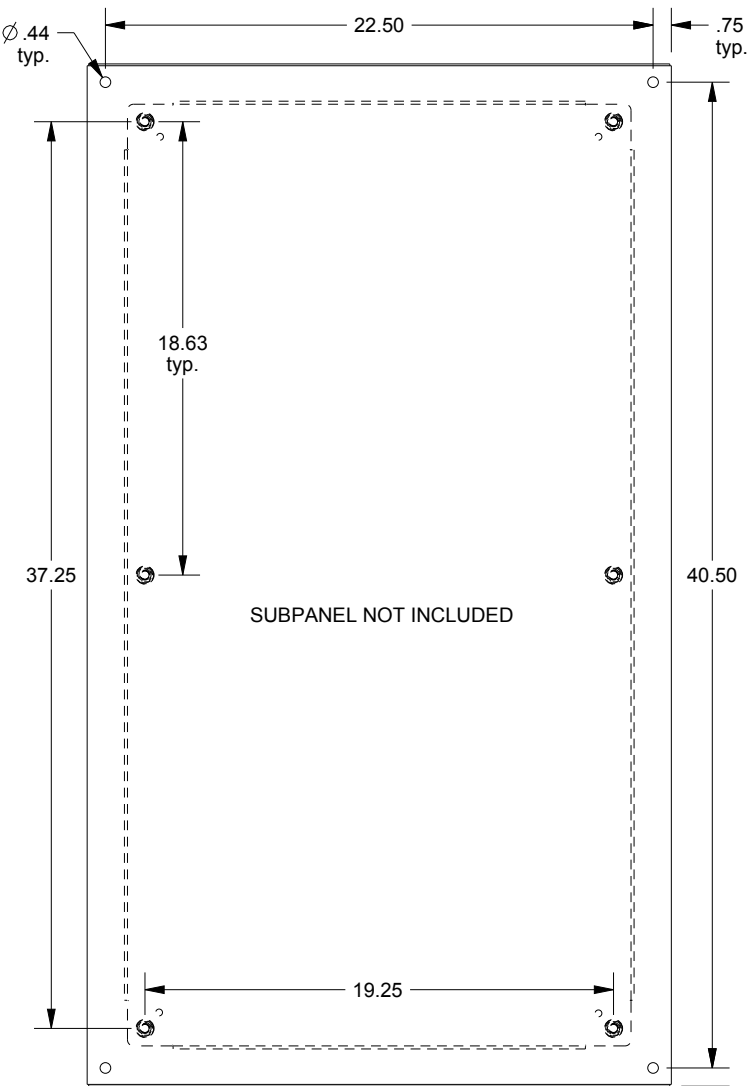

SAGINAW CONTROL & ENGINEERING

SCE-42EL2410LP = SCE-09 GRAY
 SCE-42EL2410LPLG = RAL 7035

TOP VIEW

LEFT SIDE VIEW

FRONT VIEW

RIGHT SIDE VIEW

EXTERNAL REAR VIEW

BOTTOM VIEW