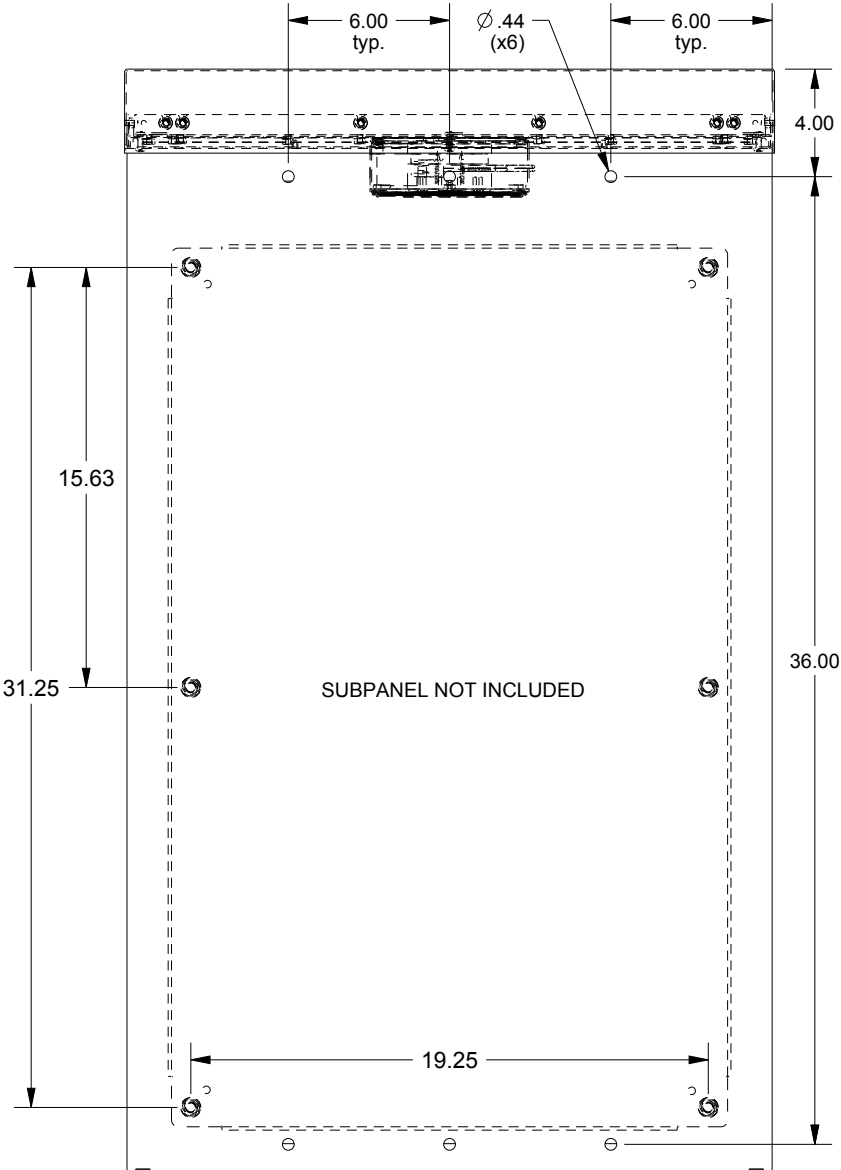

SAGINAW CONTROL & ENGINEERING

SCE-41VR2412

TOP VIEW

BOTTOM VIEW

LEFT SIDE VIEW

FRONT VIEW

RIGHT SIDE VIEW

EXTERNAL REAR VIEW