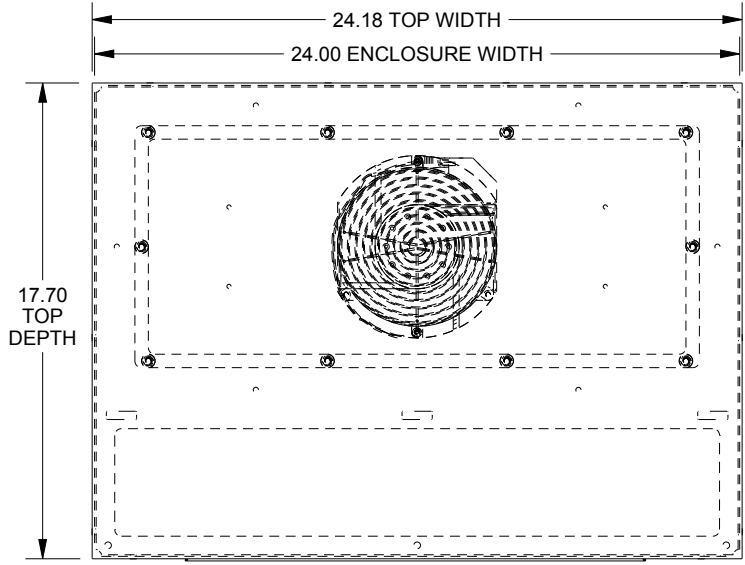

SAGINAW CONTROL & ENGINEERING

SCE-41VR2412

TOP VIEW

BOTTOM VIEW

LEFT SIDE VIEW

FRONT VIEW

RIGHT SIDE VIEW

EXTERNAL REAR VIEW