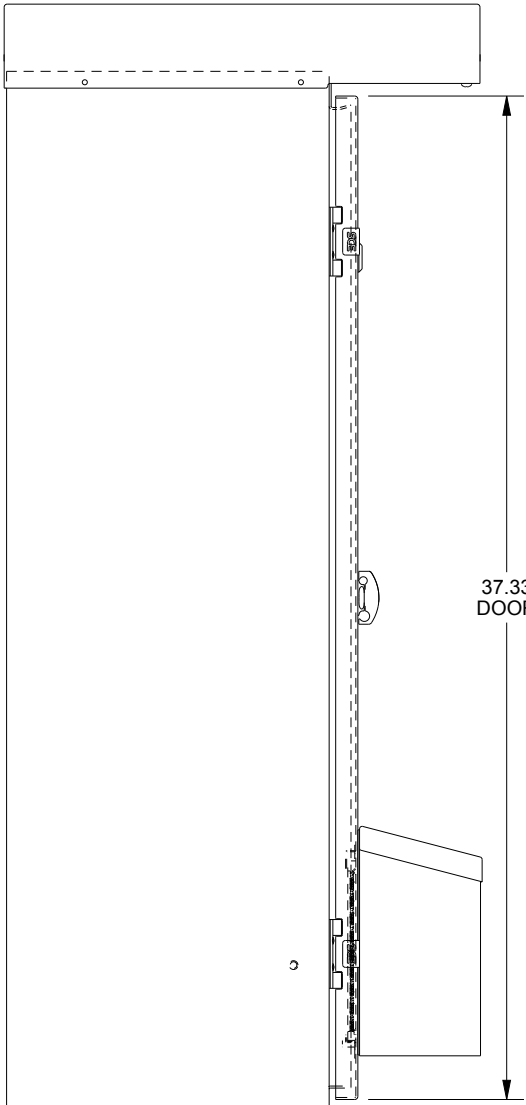

SAGINAW CONTROL & ENGINEERING

SCE-41VR2412

TOP VIEW

BOTTOM VIEW

LEFT SIDE VIEW

FRONT VIEW

RIGHT SIDE VIEW

EXTERNAL REAR VIEW