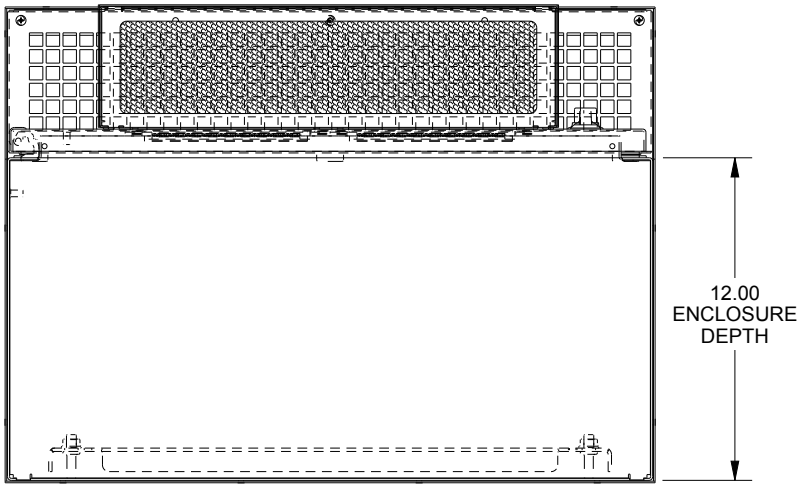

SAGINAW CONTROL & ENGINEERING

SCE-41VR2412

TOP VIEW

BOTTOM VIEW

LEFT SIDE VIEW

FRONT VIEW

RIGHT SIDE VIEW

EXTERNAL REAR VIEW