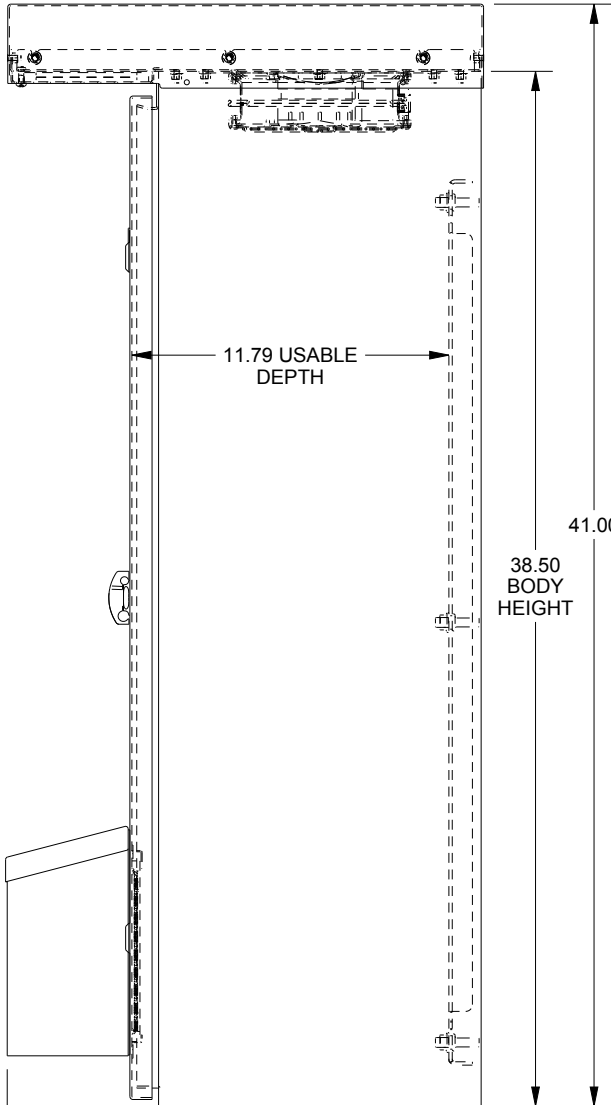

SAGINAW CONTROL & ENGINEERING

SCE-41VR2412

TOP VIEW

BOTTOM VIEW

LEFT SIDE VIEW

FRONT VIEW

RIGHT SIDE VIEW

EXTERNAL REAR VIEW