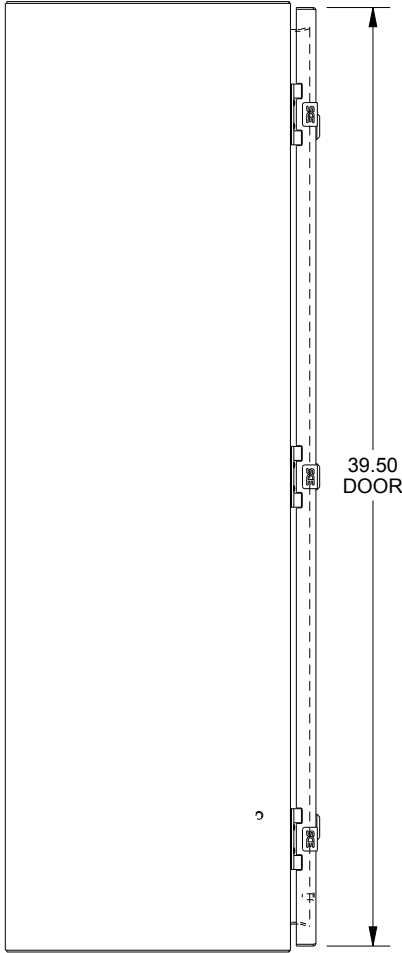

SAGINAW CONTROL & ENGINEERING SCE-40EL2412LP

TOP VIEW

LEFT SIDE VIEW

FRONT VIEW

RIGHT SIDE VIEW

EXTERNAL REAR VIEW

BOTTOM VIEW