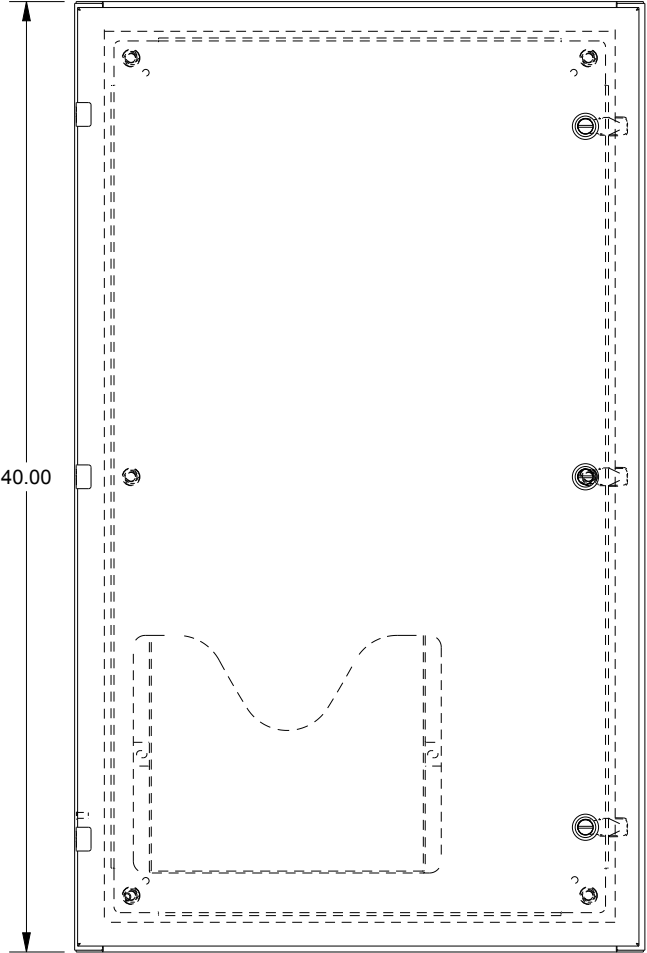

SAGINAW CONTROL & ENGINEERING SCE-40EL2412LP

TOP VIEW

LEFT SIDE VIEW

FRONT VIEW

RIGHT SIDE VIEW

EXTERNAL REAR VIEW

BOTTOM VIEW