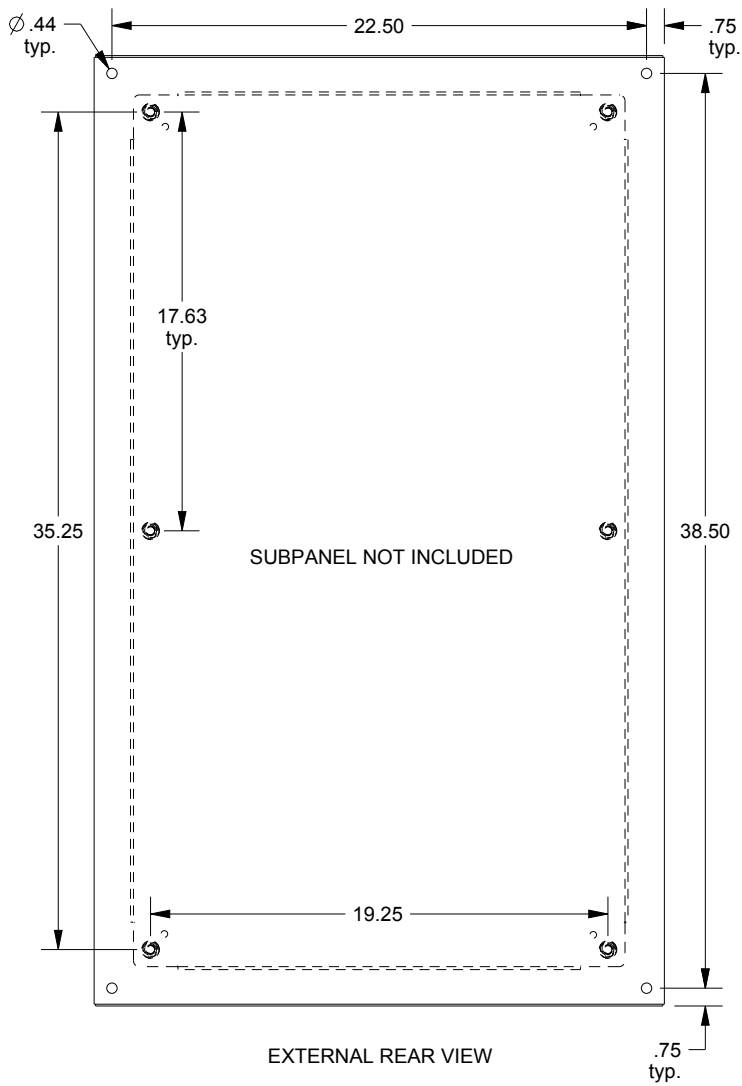

SAGINAW CONTROL & ENGINEERING SCE-40EL2412LP

TOP VIEW

LEFT SIDE VIEW

FRONT VIEW

RIGHT SIDE VIEW

EXTERNAL REAR VIEW

BOTTOM VIEW