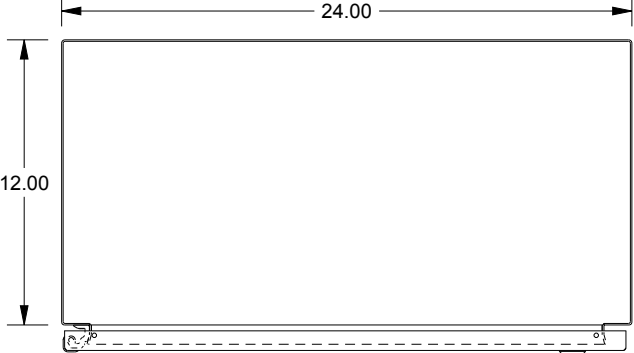

SAGINAW CONTROL & ENGINEERING SCE-40EL2412LP

TOP VIEW

LEFT SIDE VIEW

FRONT VIEW

RIGHT SIDE VIEW

EXTERNAL REAR VIEW

BOTTOM VIEW