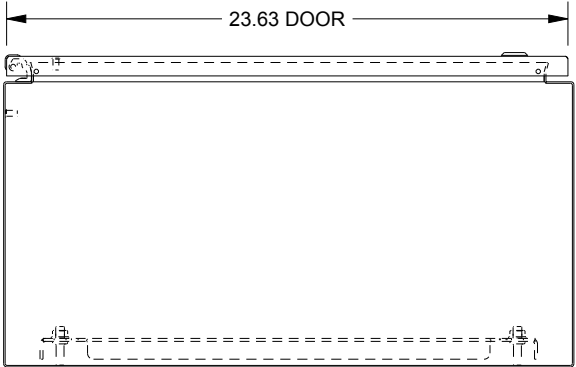

SAGINAW CONTROL & ENGINEERING SCE-40EL2412LP

TOP VIEW

LEFT SIDE VIEW

FRONT VIEW

RIGHT SIDE VIEW

EXTERNAL REAR VIEW

BOTTOM VIEW