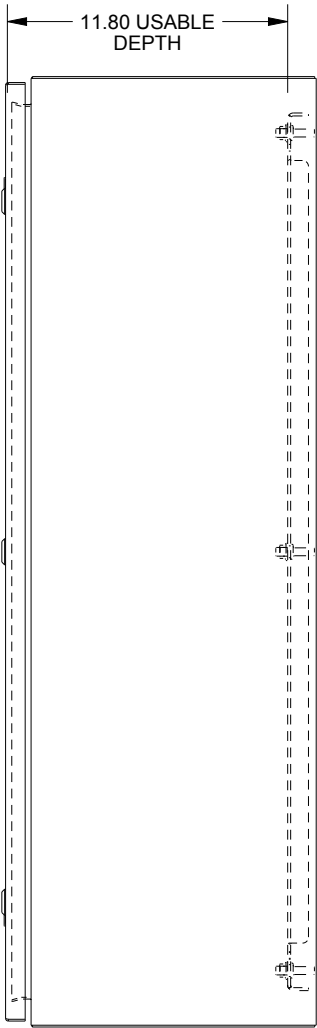

SAGINAW CONTROL & ENGINEERING SCE-40EL2412LP

TOP VIEW

LEFT SIDE VIEW

FRONT VIEW

RIGHT SIDE VIEW

EXTERNAL REAR VIEW

BOTTOM VIEW