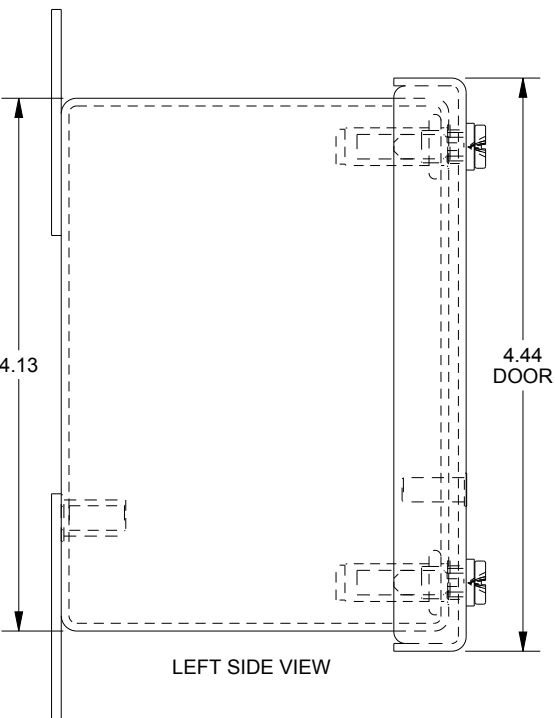

SAGINAW CONTROL & ENGINEERING SCE-404SC

TOP VIEW

LEFT SIDE VIEW

FRONT VIEW

RIGHT SIDE VIEW

EXTERNAL REAR VIEW

BOTTOM VIEW