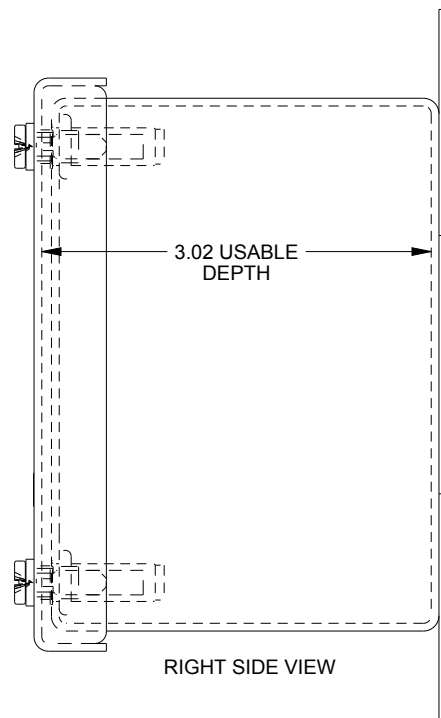

SAGINAW CONTROL & ENGINEERING SCE-404SC

TOP VIEW

LEFT SIDE VIEW

FRONT VIEW

RIGHT SIDE VIEW

EXTERNAL REAR VIEW

BOTTOM VIEW