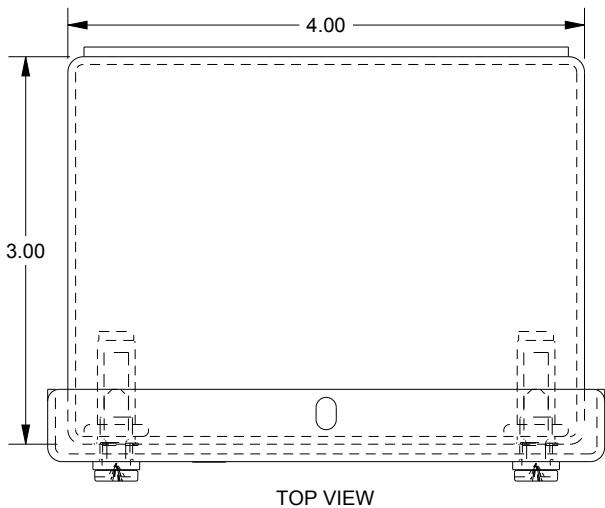

SAGINAW CONTROL & ENGINEERING SCE-404SC

TOP VIEW

LEFT SIDE VIEW

FRONT VIEW

RIGHT SIDE VIEW

EXTERNAL REAR VIEW

BOTTOM VIEW