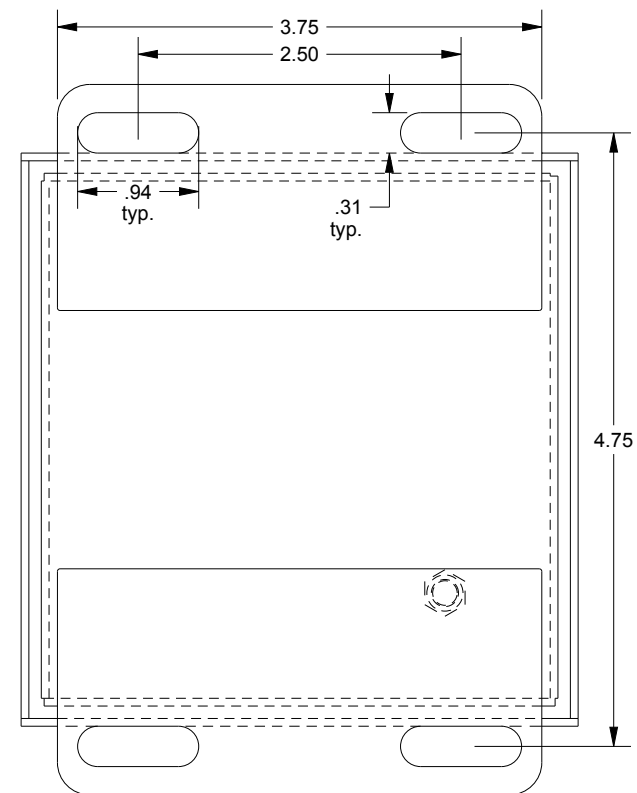

SAGINAW CONTROL & ENGINEERING SCE-404SC

TOP VIEW

LEFT SIDE VIEW

FRONT VIEW

RIGHT SIDE VIEW

EXTERNAL REAR VIEW

BOTTOM VIEW