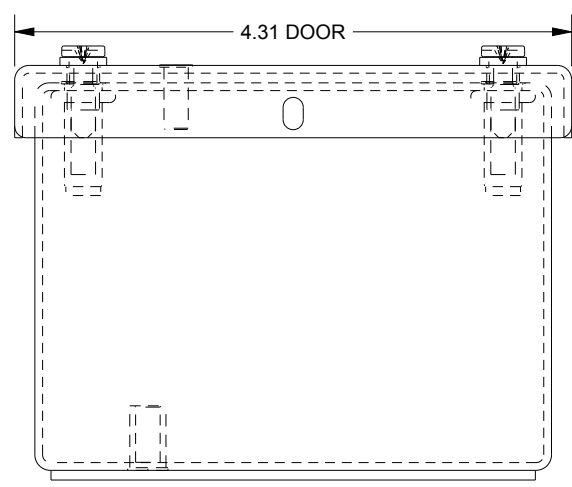

SAGINAW CONTROL & ENGINEERING SCE-404SC

TOP VIEW

LEFT SIDE VIEW

FRONT VIEW

RIGHT SIDE VIEW

EXTERNAL REAR VIEW

BOTTOM VIEW