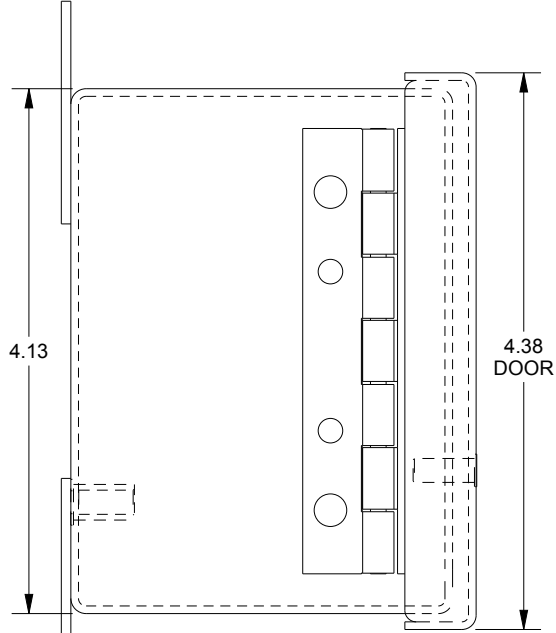

SAGINAW CONTROL & ENGINEERING SCE-404CHNF

TOP VIEW

LEFT SIDE VIEW

FRONT VIEW

RIGHT SIDE VIEW

EXTERNAL REAR VIEW

BOTTOM VIEW