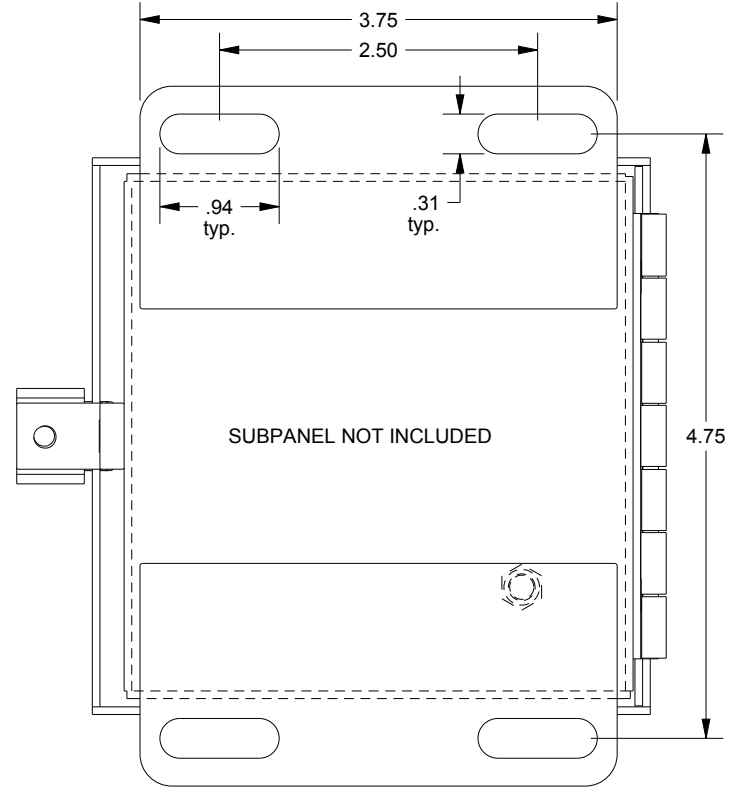

SAGINAW CONTROL & ENGINEERING SCE-404CHNF

TOP VIEW

LEFT SIDE VIEW

FRONT VIEW

RIGHT SIDE VIEW

EXTERNAL REAR VIEW

BOTTOM VIEW