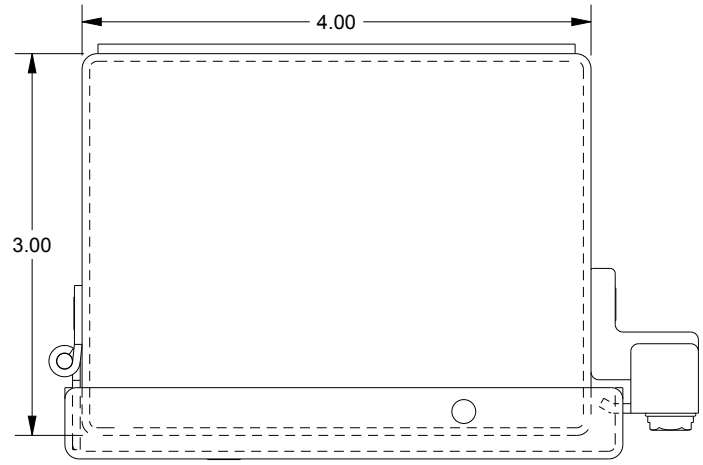

SAGINAW CONTROL & ENGINEERING SCE-404CHNF

TOP VIEW

LEFT SIDE VIEW

FRONT VIEW

RIGHT SIDE VIEW

EXTERNAL REAR VIEW

BOTTOM VIEW