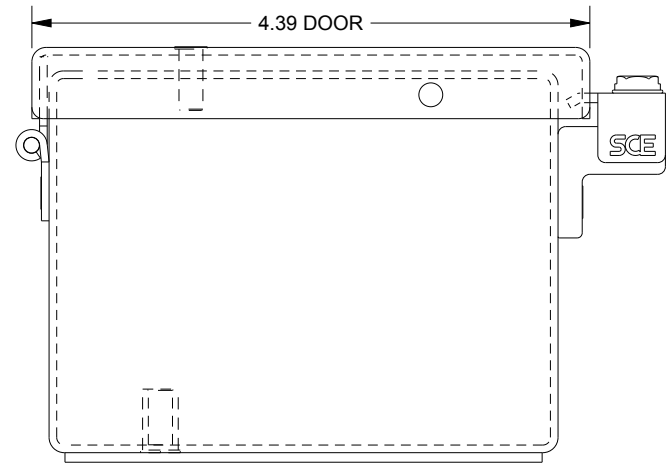

SAGINAW CONTROL & ENGINEERING SCE-404CHNF

TOP VIEW

LEFT SIDE VIEW

FRONT VIEW

RIGHT SIDE VIEW

EXTERNAL REAR VIEW

BOTTOM VIEW