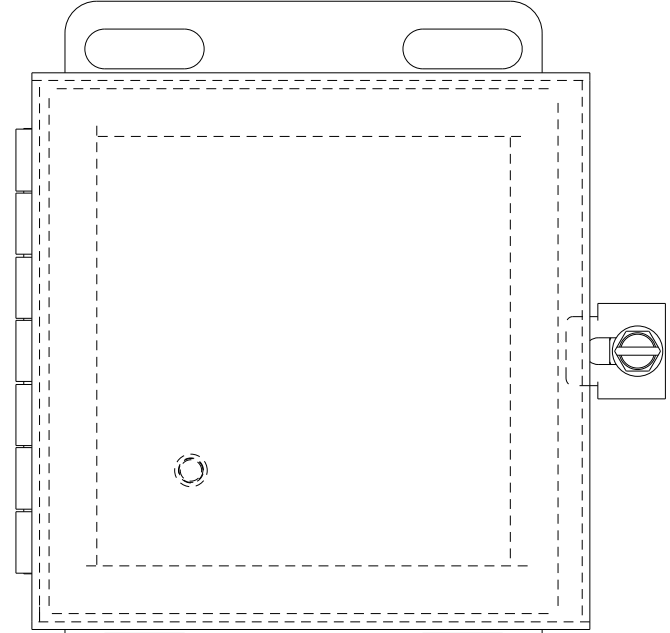

SAGINAW CONTROL & ENGINEERING SCE-404CHNF

TOP VIEW

LEFT SIDE VIEW

FRONT VIEW

RIGHT SIDE VIEW

EXTERNAL REAR VIEW

BOTTOM VIEW