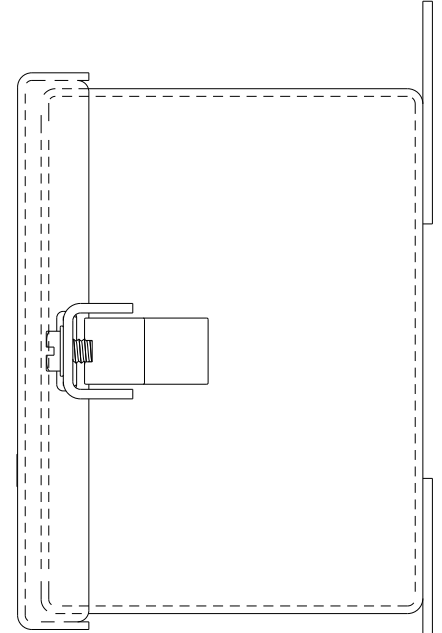

SAGINAW CONTROL & ENGINEERING SCE-404CHNF

TOP VIEW

LEFT SIDE VIEW

FRONT VIEW

RIGHT SIDE VIEW

EXTERNAL REAR VIEW

BOTTOM VIEW