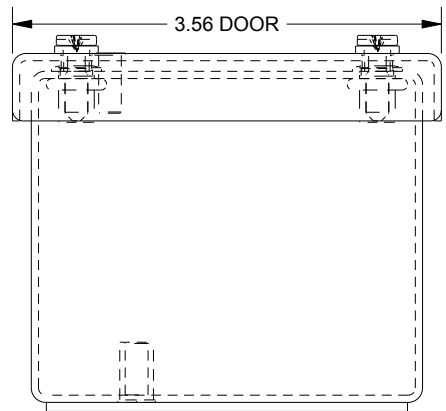

# SAGINAW CONTROL & ENGINEERING SCE-3PBSS

TOP VIEW

BOTTOM VIEW

LEFT SIDE VIEW

FRONT VIEW

RIGHT SIDE VIEW

EXTERNAL REAR VIEW