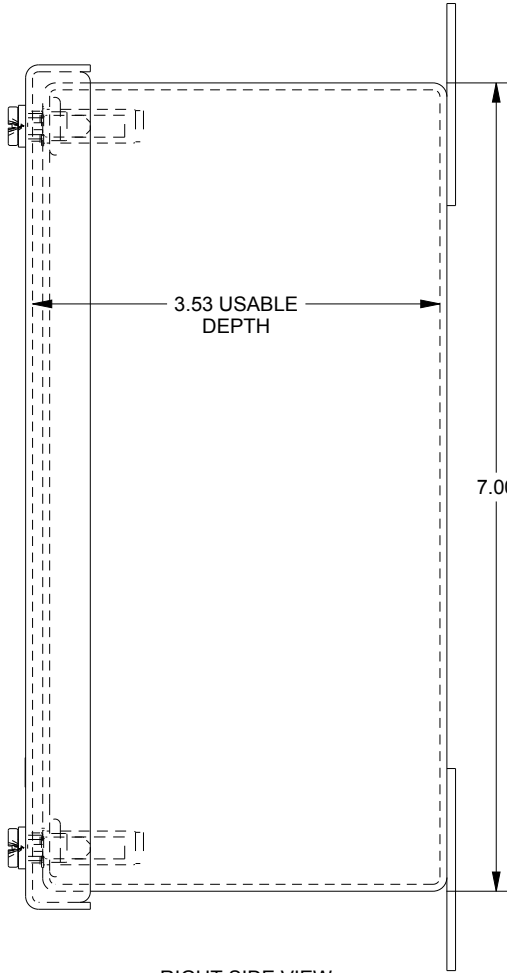

SAGINAW CONTROL & ENGINEERING SCE-3PBGX

TOP VIEW

BOTTOM VIEW

LEFT SIDE VIEW

FRONT VIEW

RIGHT SIDE VIEW

EXTERNAL REAR VIEW