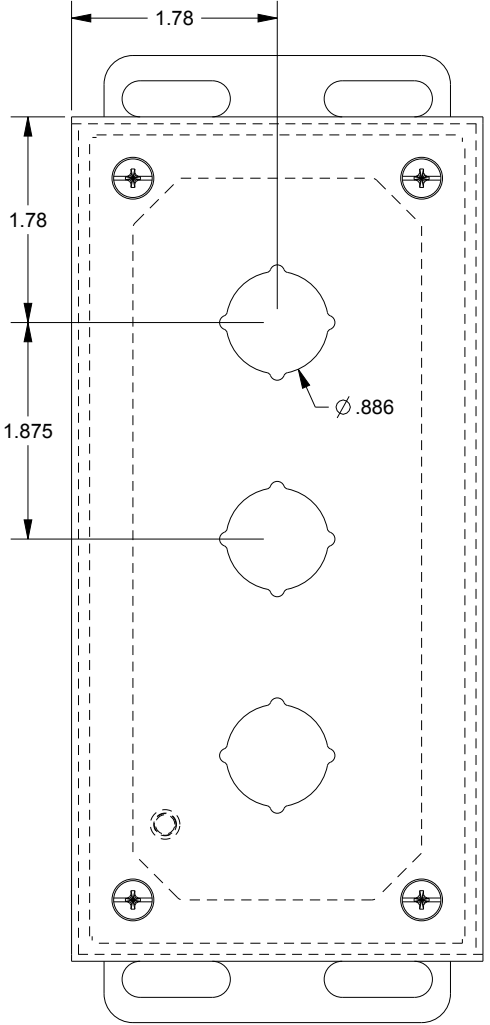

SAGINAW CONTROL & ENGINEERING SCE-3PBGX

TOP VIEW

BOTTOM VIEW

LEFT SIDE VIEW

FRONT VIEW

RIGHT SIDE VIEW

EXTERNAL REAR VIEW