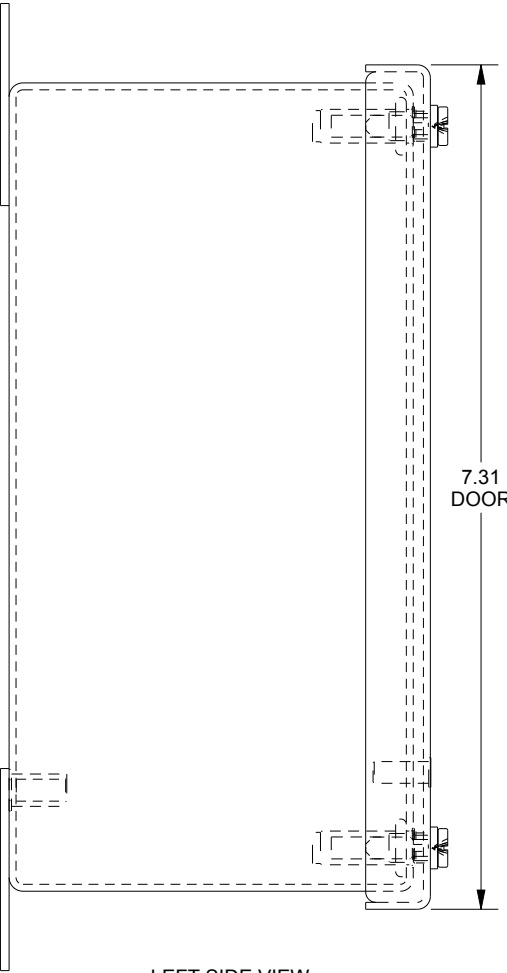

SAGINAW CONTROL & ENGINEERING SCE-3PBGX

TOP VIEW

BOTTOM VIEW

LEFT SIDE VIEW

FRONT VIEW

RIGHT SIDE VIEW

EXTERNAL REAR VIEW