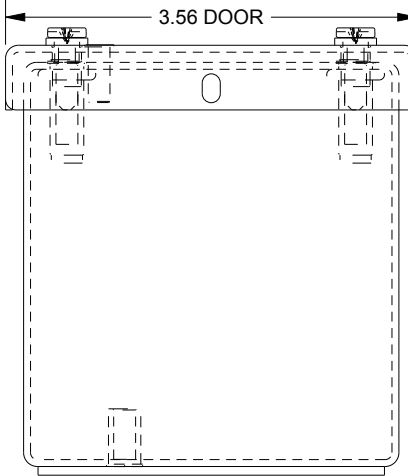

SAGINAW CONTROL & ENGINEERING SCE-3PBGX

TOP VIEW

BOTTOM VIEW

LEFT SIDE VIEW

FRONT VIEW

RIGHT SIDE VIEW

EXTERNAL REAR VIEW