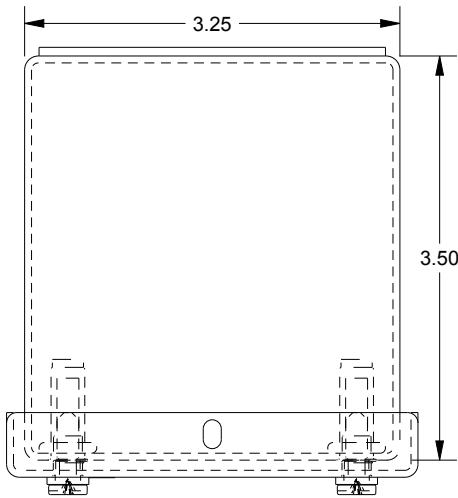

SAGINAW CONTROL & ENGINEERING SCE-3PBGX

TOP VIEW

BOTTOM VIEW

LEFT SIDE VIEW

FRONT VIEW

RIGHT SIDE VIEW

EXTERNAL REAR VIEW