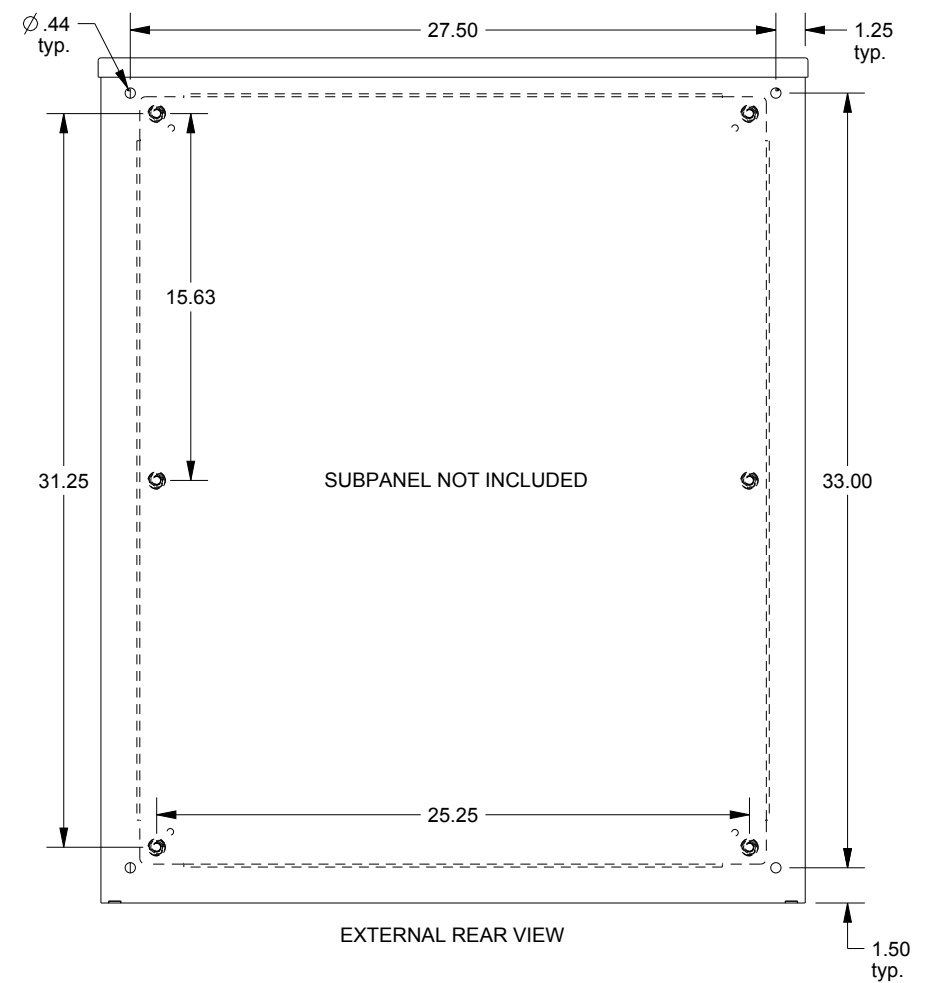

SAGINAW CONTROL & ENGINEERING

SCE-36R3012LP

TOP VIEW

LEFT SIDE VIEW

FRONT VIEW

RIGHT SIDE VIEW

EXTERNAL REAR VIEW

BOTTOM VIEW