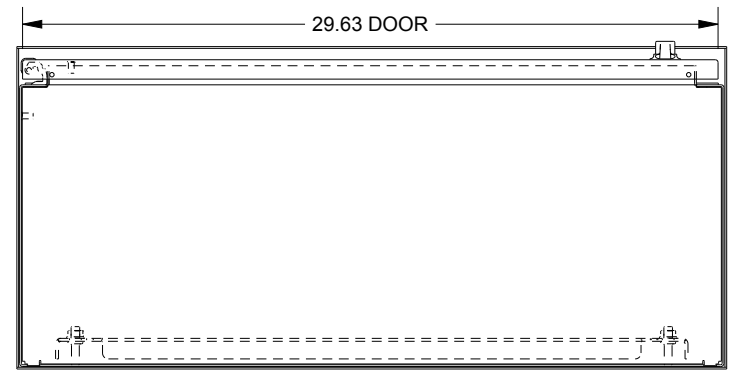

SAGINAW CONTROL & ENGINEERING

SCE-36R3012LP

TOP VIEW

LEFT SIDE VIEW

FRONT VIEW

RIGHT SIDE VIEW

EXTERNAL REAR VIEW

BOTTOM VIEW