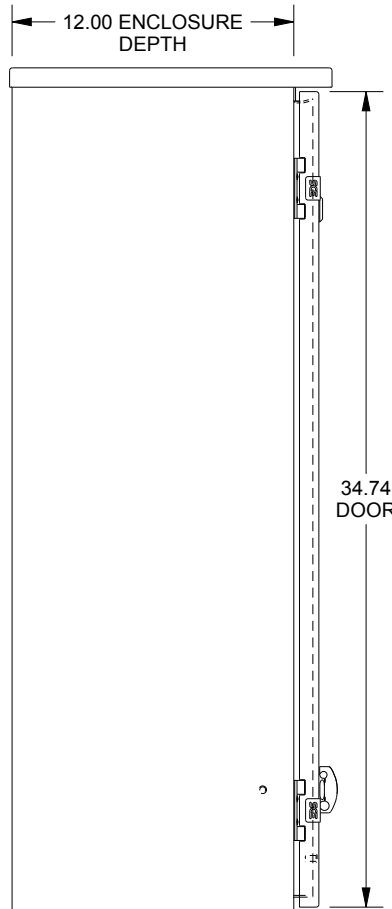

SAGINAW CONTROL & ENGINEERING

SCE-36R3012LP

TOP VIEW

LEFT SIDE VIEW

FRONT VIEW

RIGHT SIDE VIEW

EXTERNAL REAR VIEW

BOTTOM VIEW