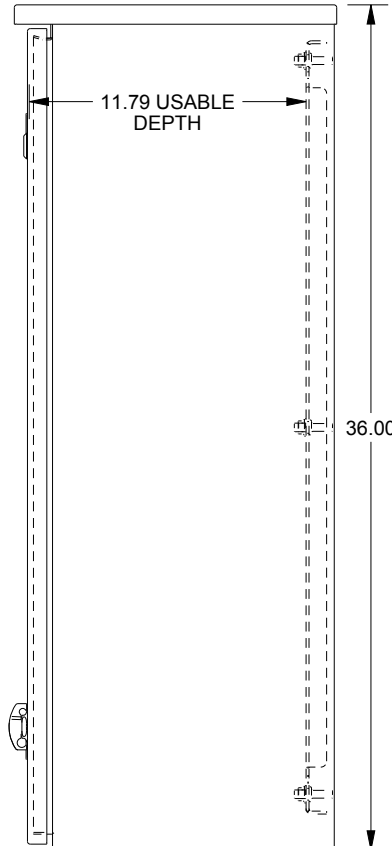

SAGINAW CONTROL & ENGINEERING

SCE-36R3012LP

TOP VIEW

LEFT SIDE VIEW

FRONT VIEW

RIGHT SIDE VIEW

EXTERNAL REAR VIEW

BOTTOM VIEW