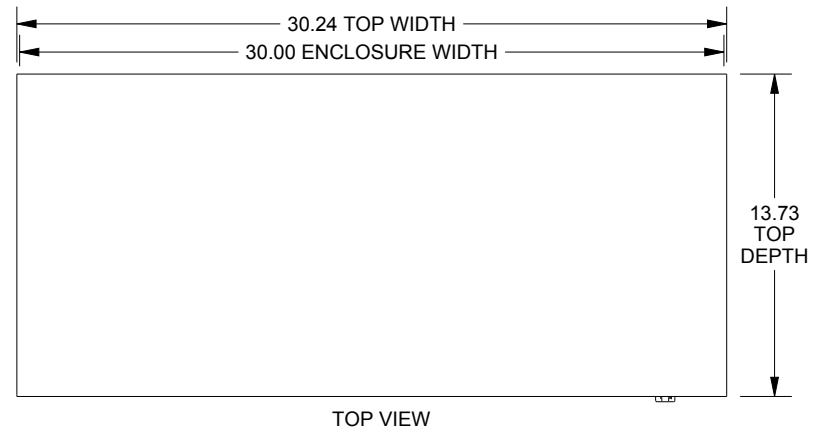

SAGINAW CONTROL & ENGINEERING

SCE-36R3012LP

TOP VIEW

LEFT SIDE VIEW

FRONT VIEW

RIGHT SIDE VIEW

EXTERNAL REAR VIEW

BOTTOM VIEW