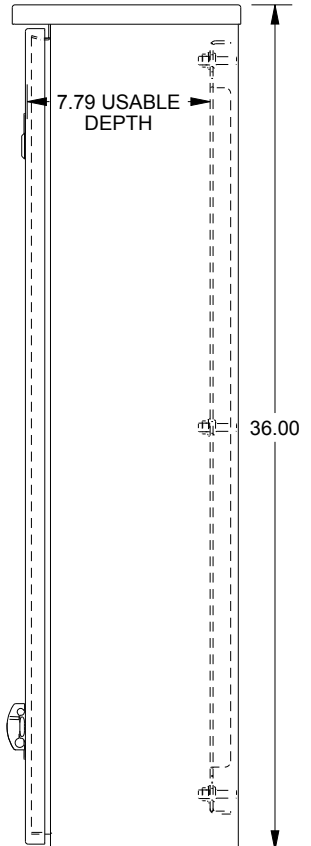

SAGINAW CONTROL & ENGINEERING

SCE-36R3008LP

TOP VIEW

LEFT SIDE VIEW

FRONT VIEW

RIGHT SIDE VIEW

EXTERNAL REAR VIEW

BOTTOM VIEW