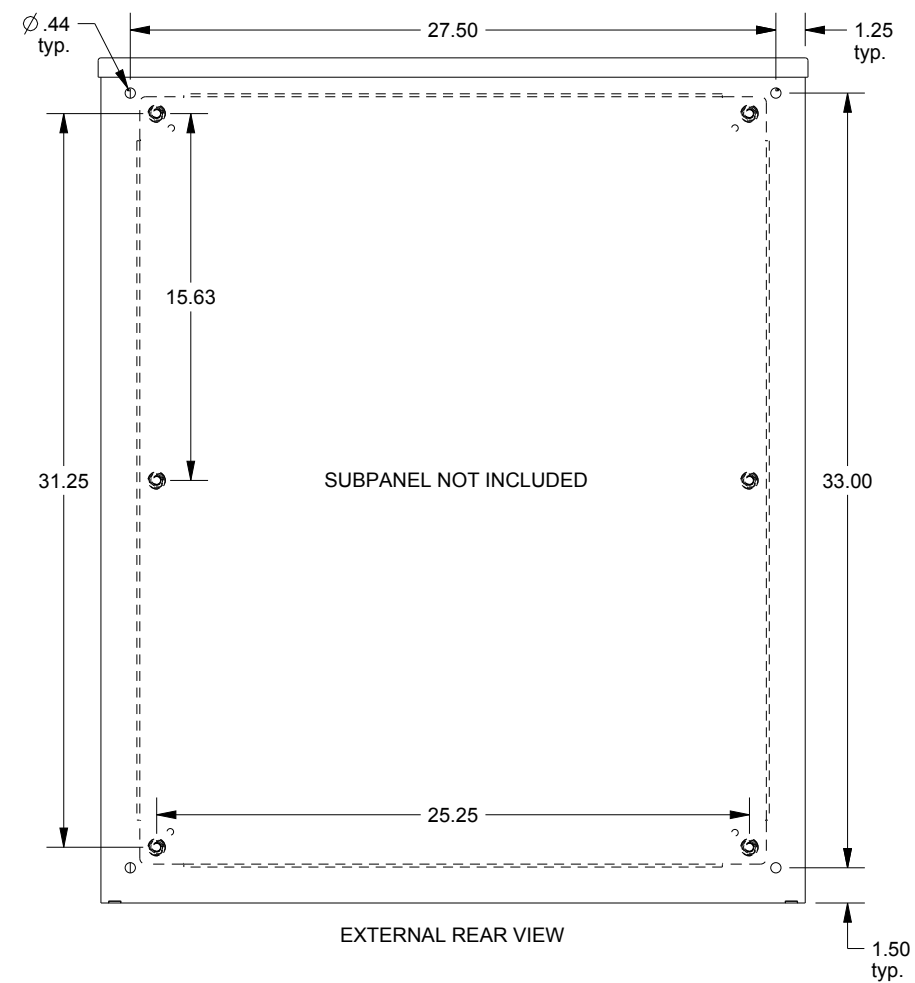

SAGINAW CONTROL & ENGINEERING

SCE-36R3008LP

TOP VIEW

LEFT SIDE VIEW

FRONT VIEW

RIGHT SIDE VIEW

EXTERNAL REAR VIEW

BOTTOM VIEW