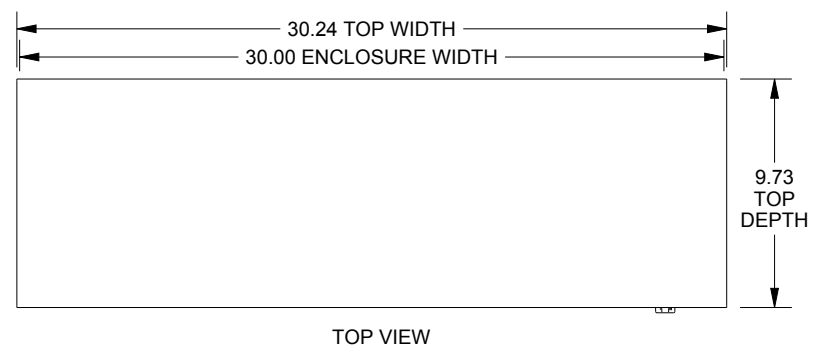

SAGINAW CONTROL & ENGINEERING

SCE-36R3008LP

TOP VIEW

LEFT SIDE VIEW

FRONT VIEW

RIGHT SIDE VIEW

EXTERNAL REAR VIEW

BOTTOM VIEW