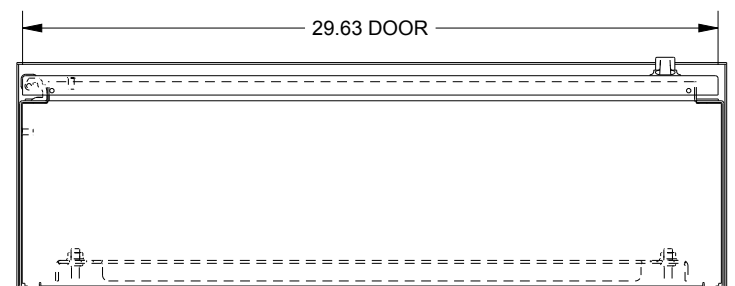

SAGINAW CONTROL & ENGINEERING

SCE-36R3008LP

TOP VIEW

LEFT SIDE VIEW

FRONT VIEW

RIGHT SIDE VIEW

EXTERNAL REAR VIEW

BOTTOM VIEW