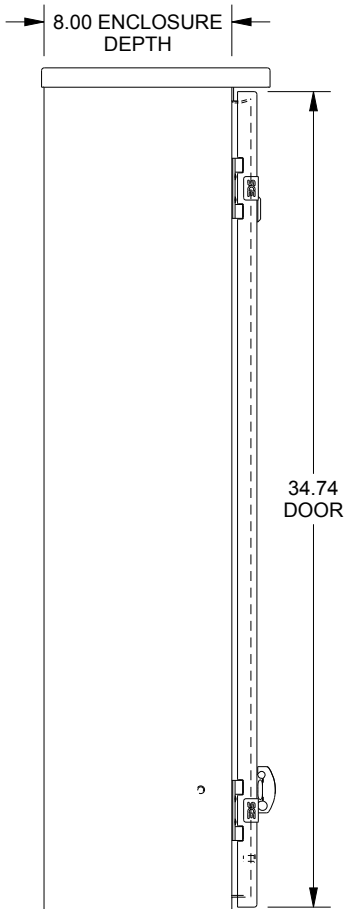

SAGINAW CONTROL & ENGINEERING

SCE-36R3008LP

TOP VIEW

LEFT SIDE VIEW

FRONT VIEW

RIGHT SIDE VIEW

EXTERNAL REAR VIEW

BOTTOM VIEW