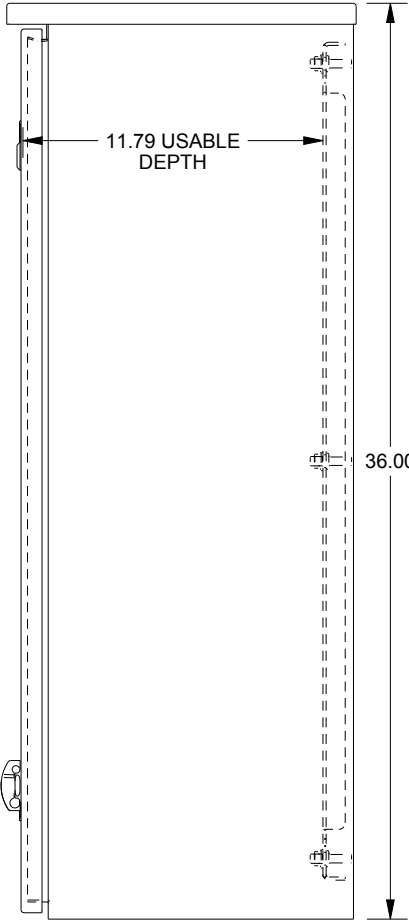

SAGINAW CONTROL & ENGINEERING

SCE-36R2412LP

TOP VIEW

LEFT SIDE VIEW

FRONT VIEW

RIGHT SIDE VIEW

EXTERNAL REAR VIEW

BOTTOM VIEW