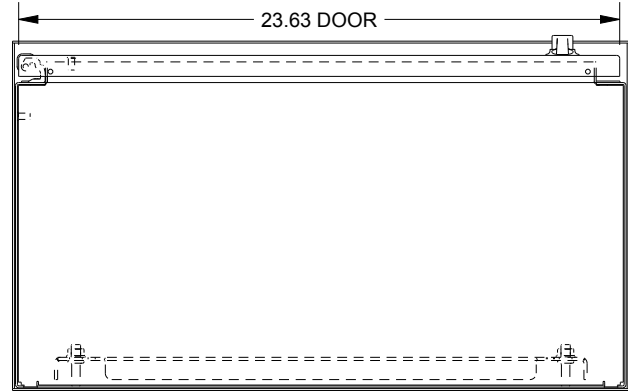

SAGINAW CONTROL & ENGINEERING

SCE-36R2412LP

TOP VIEW

LEFT SIDE VIEW

FRONT VIEW

RIGHT SIDE VIEW

EXTERNAL REAR VIEW

BOTTOM VIEW