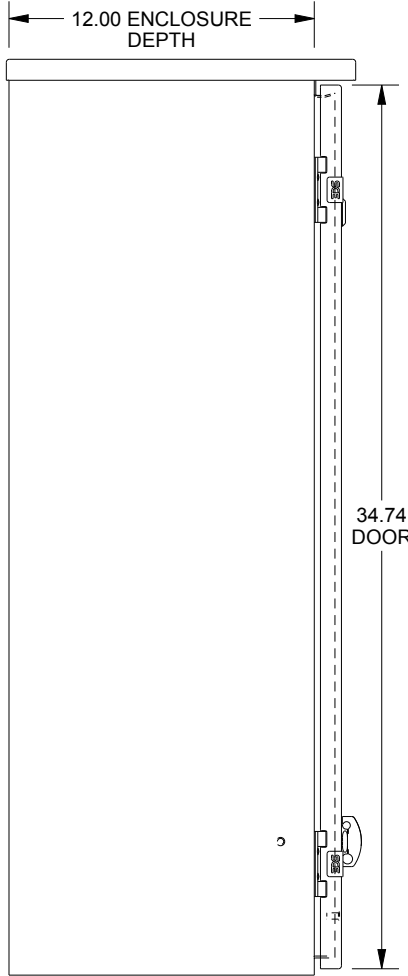

SAGINAW CONTROL & ENGINEERING

SCE-36R2412LP

TOP VIEW

LEFT SIDE VIEW

FRONT VIEW

RIGHT SIDE VIEW

EXTERNAL REAR VIEW

BOTTOM VIEW