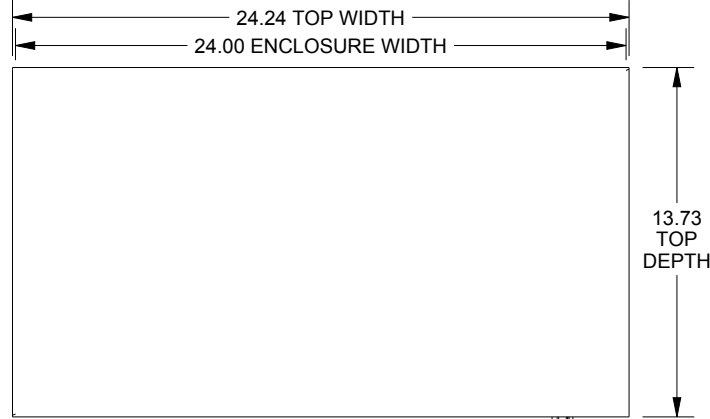

SAGINAW CONTROL & ENGINEERING

SCE-36R2412LP

TOP VIEW

LEFT SIDE VIEW

FRONT VIEW

RIGHT SIDE VIEW

EXTERNAL REAR VIEW

BOTTOM VIEW