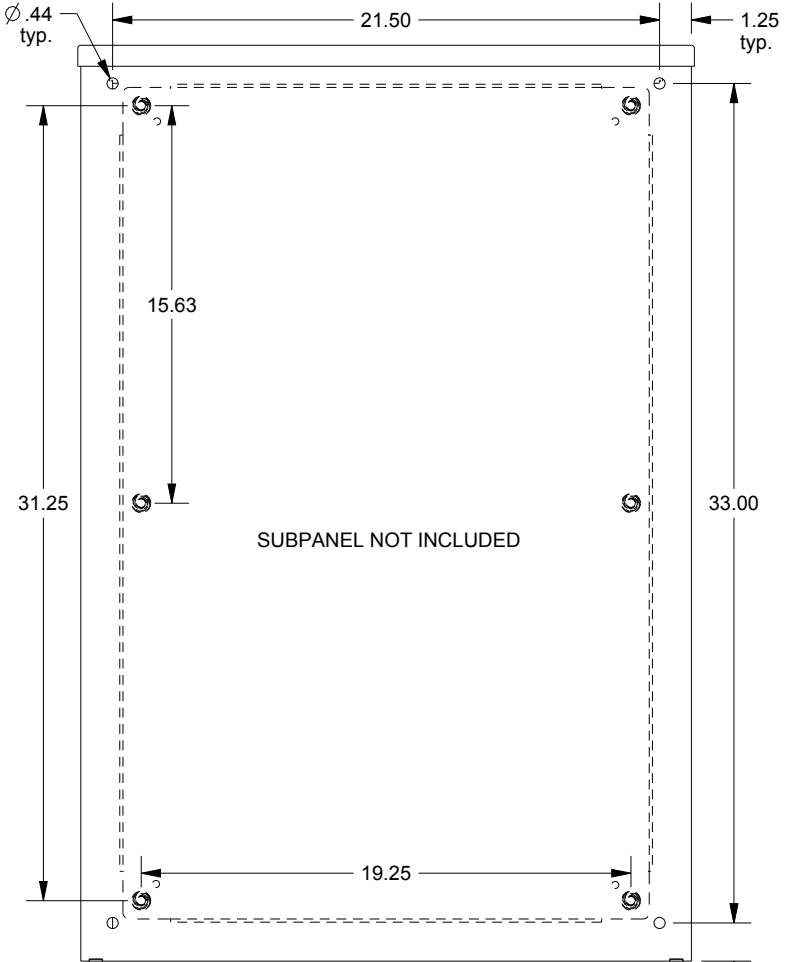

SAGINAW CONTROL & ENGINEERING

SCE-36R2412LP

TOP VIEW

LEFT SIDE VIEW

FRONT VIEW

RIGHT SIDE VIEW

EXTERNAL REAR VIEW

BOTTOM VIEW