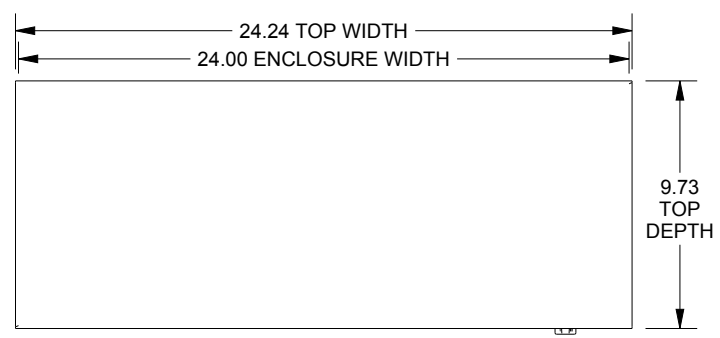

SAGINAW CONTROL & ENGINEERING

SCE-36R2408LP

TOP VIEW

LEFT SIDE VIEW

FRONT VIEW

RIGHT SIDE VIEW

EXTERNAL REAR VIEW

BOTTOM VIEW