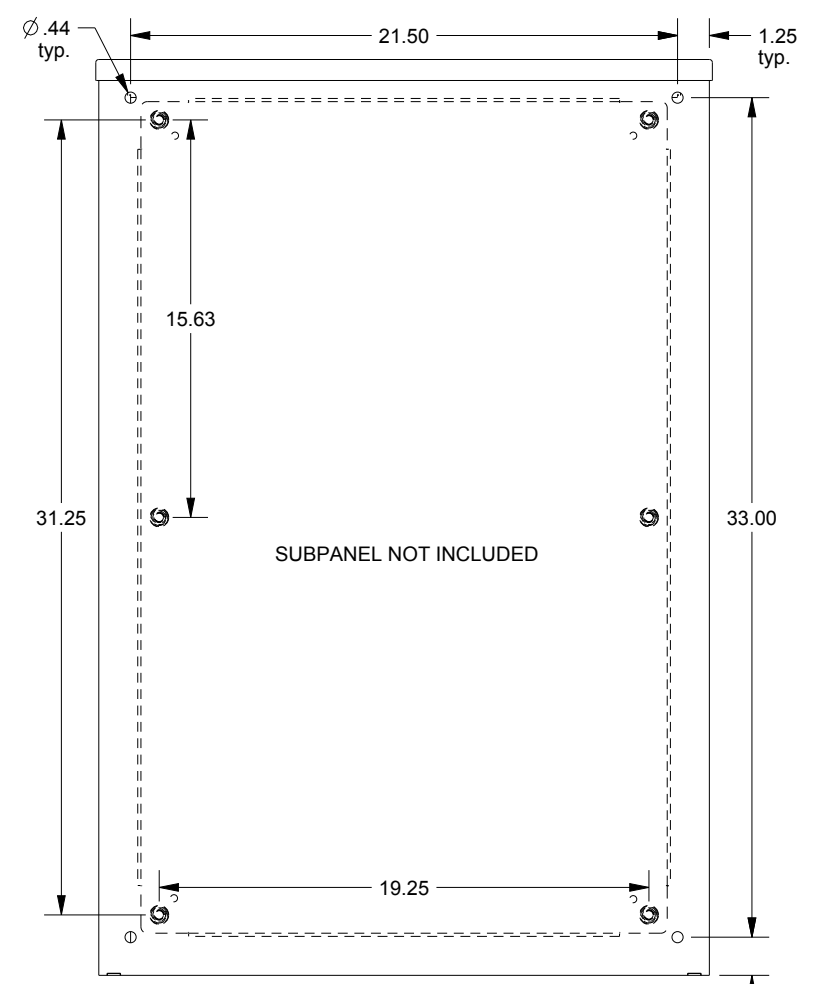

SAGINAW CONTROL & ENGINEERING

SCE-36R2408LP

TOP VIEW

LEFT SIDE VIEW

FRONT VIEW

RIGHT SIDE VIEW

EXTERNAL REAR VIEW

BOTTOM VIEW