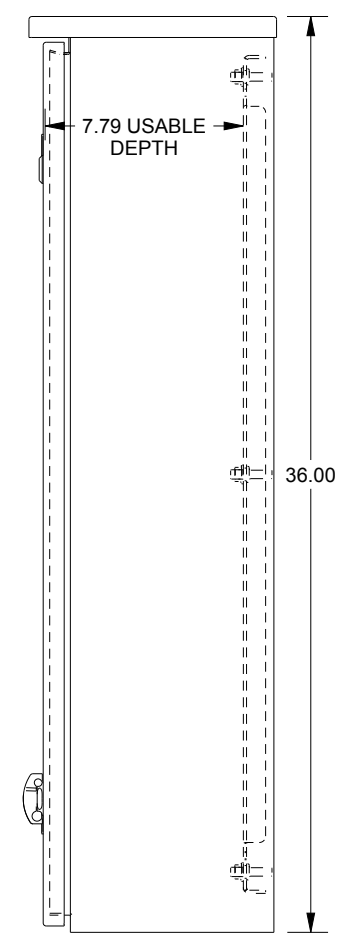

SAGINAW CONTROL & ENGINEERING

SCE-36R2408LP

TOP VIEW

LEFT SIDE VIEW

FRONT VIEW

RIGHT SIDE VIEW

EXTERNAL REAR VIEW

BOTTOM VIEW