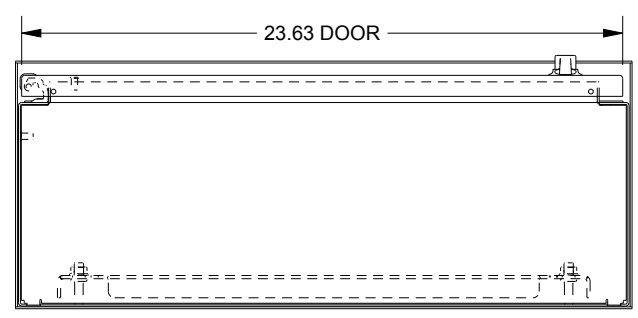

SAGINAW CONTROL & ENGINEERING

SCE-36R2408LP

TOP VIEW

LEFT SIDE VIEW

FRONT VIEW

RIGHT SIDE VIEW

EXTERNAL REAR VIEW

BOTTOM VIEW