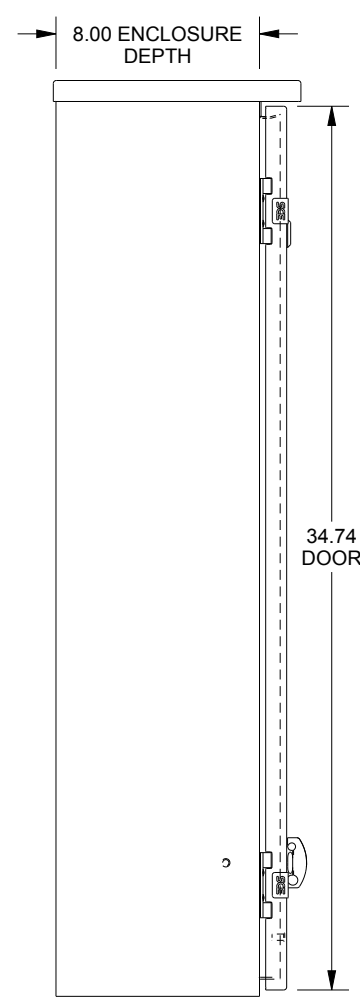

SAGINAW CONTROL & ENGINEERING

SCE-36R2408LP

TOP VIEW

LEFT SIDE VIEW

FRONT VIEW

RIGHT SIDE VIEW

EXTERNAL REAR VIEW

BOTTOM VIEW