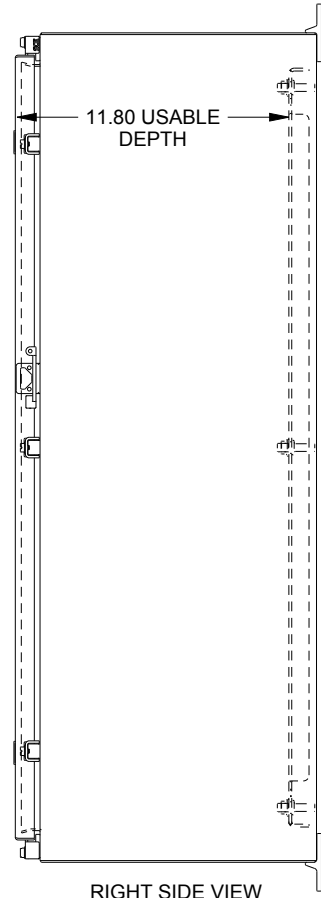

SAGINAW CONTROL & ENGINEERING SCE-36H3612LP

TOP VIEW

LEFT SIDE VIEW

FRONT VIEW

RIGHT SIDE VIEW

EXTERNAL REAR VIEW

BOTTOM VIEW