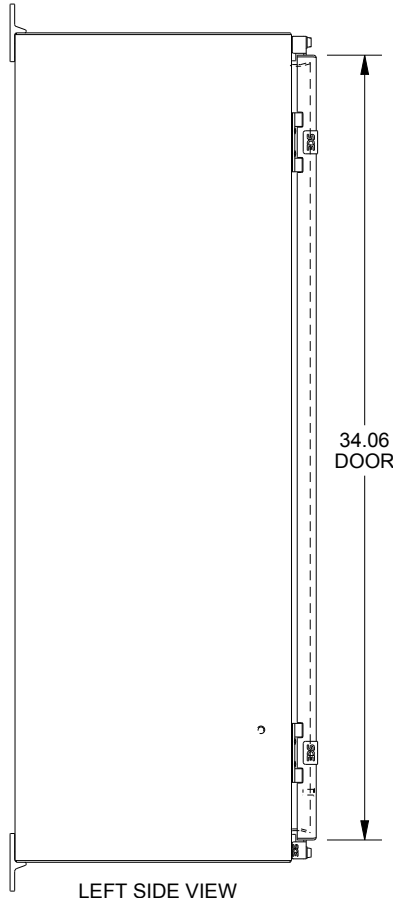

SAGINAW CONTROL & ENGINEERING SCE-36H3612LP

TOP VIEW

LEFT SIDE VIEW

FRONT VIEW

RIGHT SIDE VIEW

EXTERNAL REAR VIEW

BOTTOM VIEW