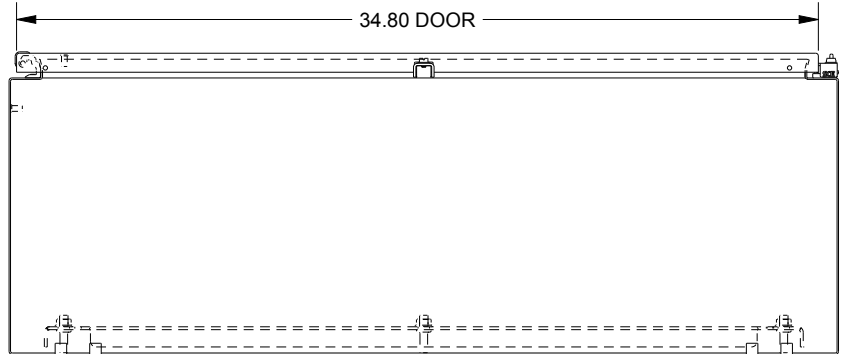

SAGINAW CONTROL & ENGINEERING SCE-36H3612LP

TOP VIEW

LEFT SIDE VIEW

FRONT VIEW

RIGHT SIDE VIEW

EXTERNAL REAR VIEW

BOTTOM VIEW