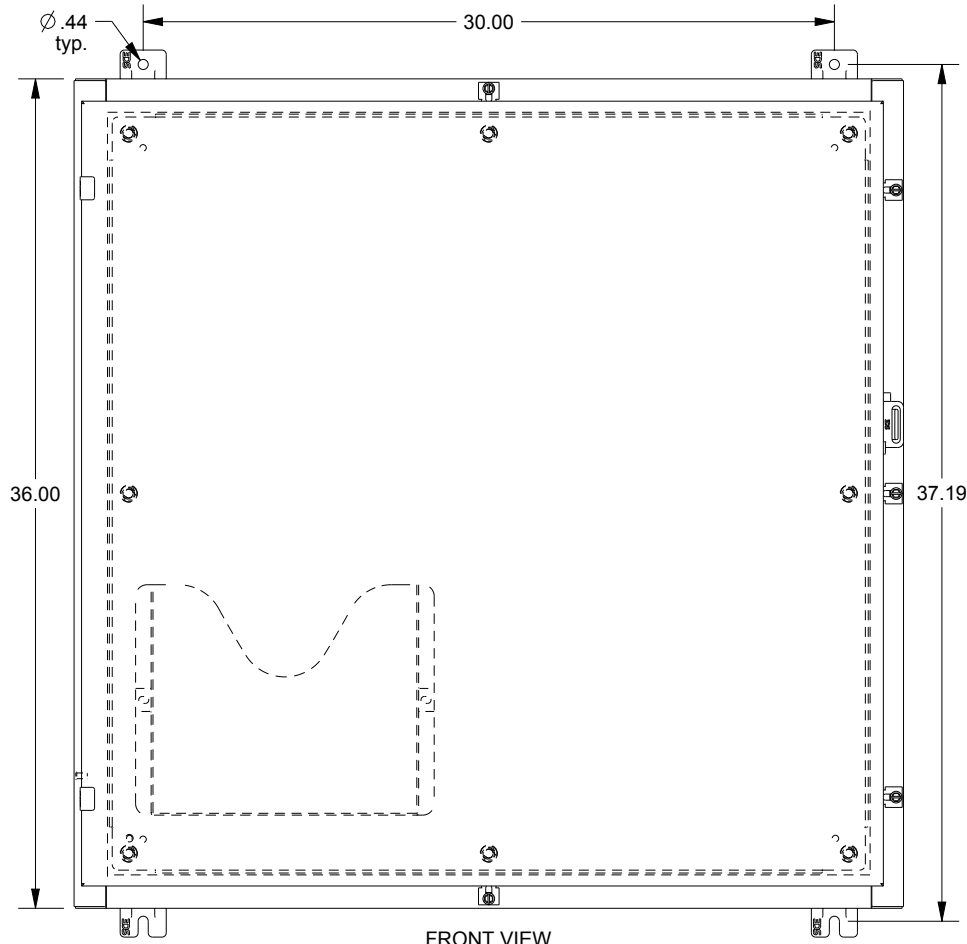

SAGINAW CONTROL & ENGINEERING SCE-36H3612LP

TOP VIEW

LEFT SIDE VIEW

FRONT VIEW

RIGHT SIDE VIEW

EXTERNAL REAR VIEW

BOTTOM VIEW