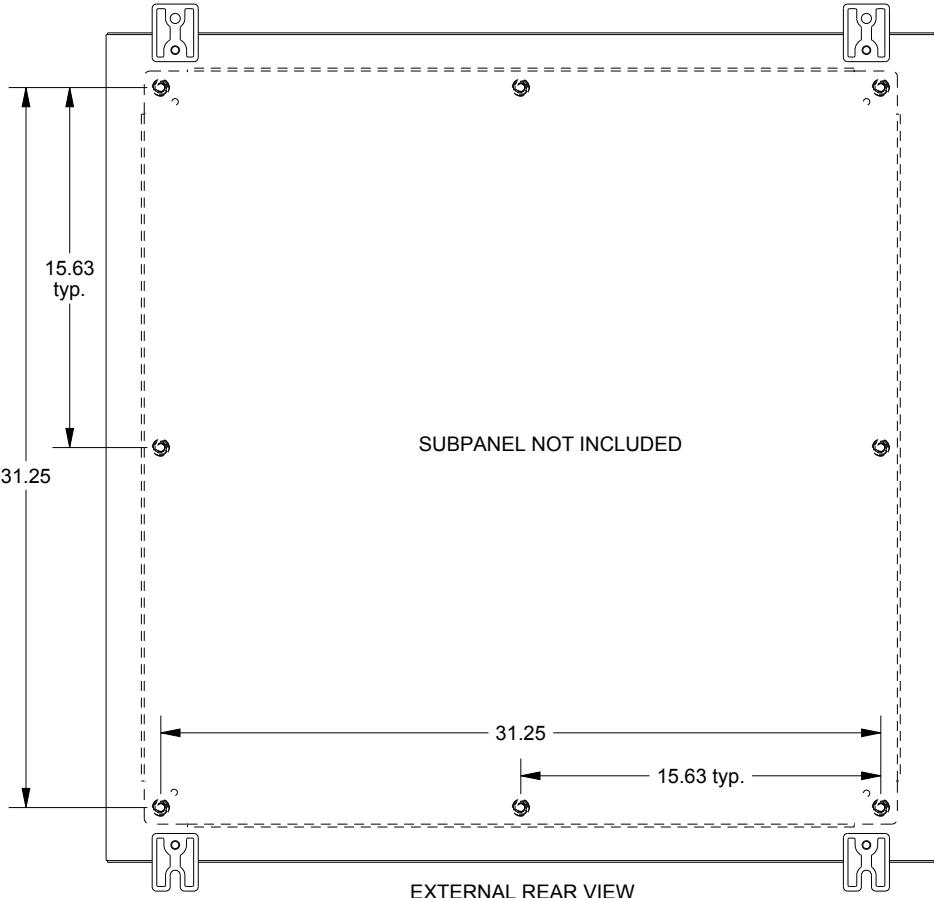

SAGINAW CONTROL & ENGINEERING SCE-36H3612LP

TOP VIEW

LEFT SIDE VIEW

FRONT VIEW

RIGHT SIDE VIEW

EXTERNAL REAR VIEW

BOTTOM VIEW