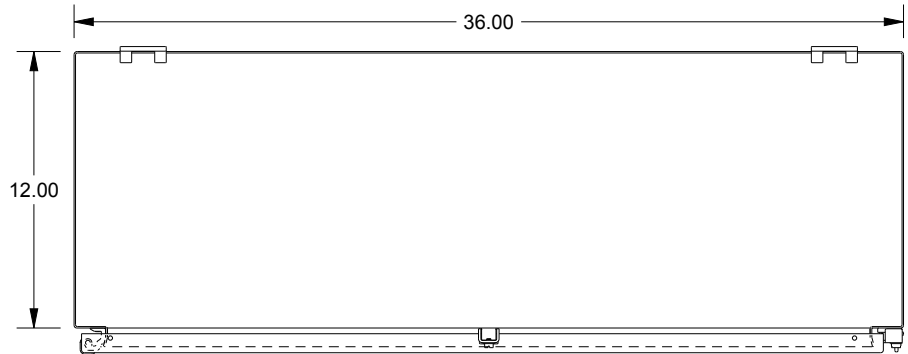

SAGINAW CONTROL & ENGINEERING SCE-36H3612LP

TOP VIEW

LEFT SIDE VIEW

FRONT VIEW

RIGHT SIDE VIEW

EXTERNAL REAR VIEW

BOTTOM VIEW