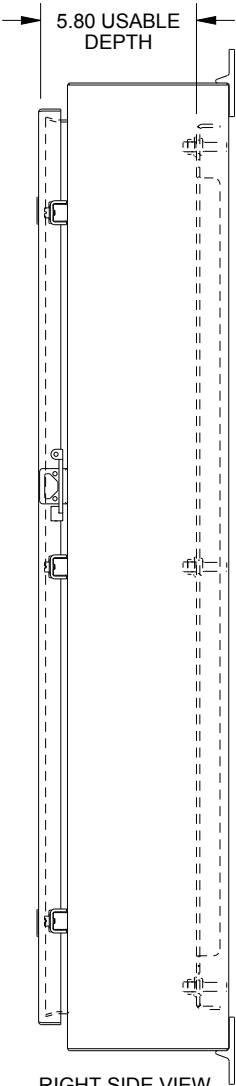

SAGINAW CONTROL & ENGINEERING

SCE-36H3006LP

TOP VIEW

LEFT SIDE VIEW

FRONT VIEW

RIGHT SIDE VIEW

EXTERNAL REAR VIEW

BOTTOM VIEW