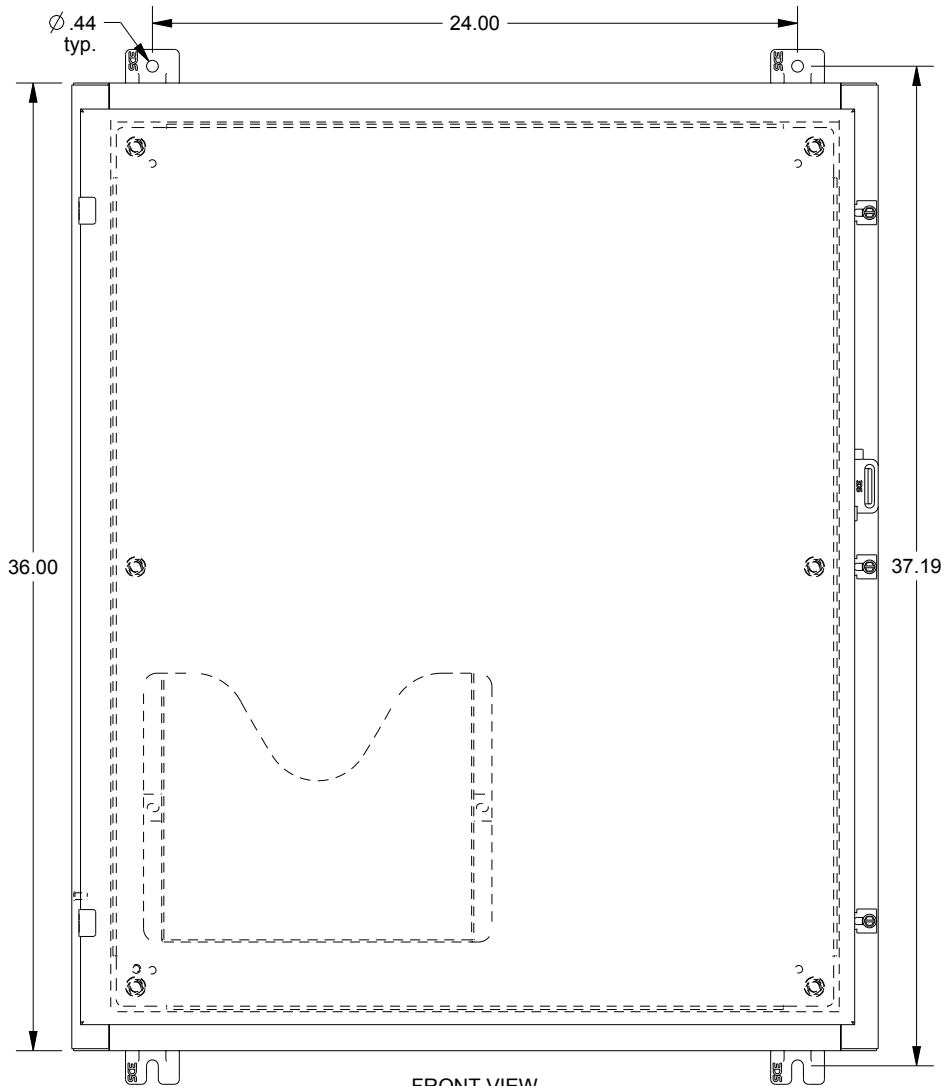

SAGINAW CONTROL & ENGINEERING

SCE-36H3006LP

TOP VIEW

LEFT SIDE VIEW

FRONT VIEW

RIGHT SIDE VIEW

EXTERNAL REAR VIEW

BOTTOM VIEW