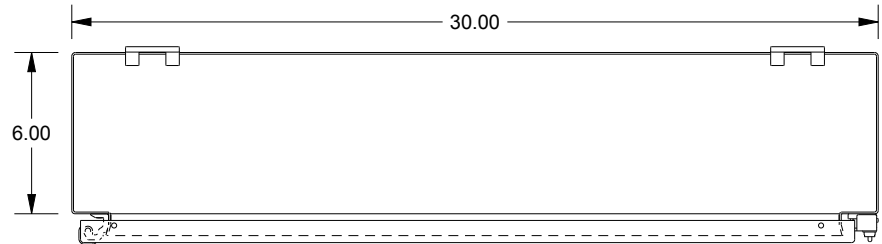

SAGINAW CONTROL & ENGINEERING

SCE-36H3006LP

TOP VIEW

LEFT SIDE VIEW

FRONT VIEW

RIGHT SIDE VIEW

EXTERNAL REAR VIEW

BOTTOM VIEW