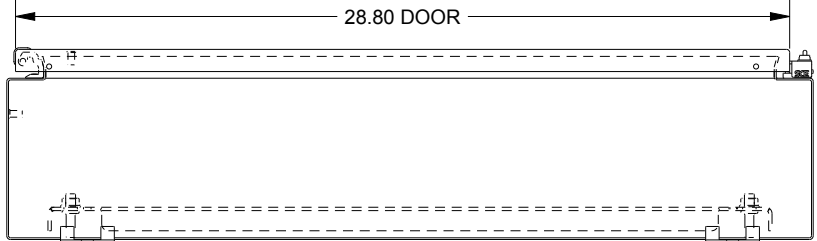

SAGINAW CONTROL & ENGINEERING

SCE-36H3006LP

TOP VIEW

LEFT SIDE VIEW

FRONT VIEW

RIGHT SIDE VIEW

EXTERNAL REAR VIEW

BOTTOM VIEW