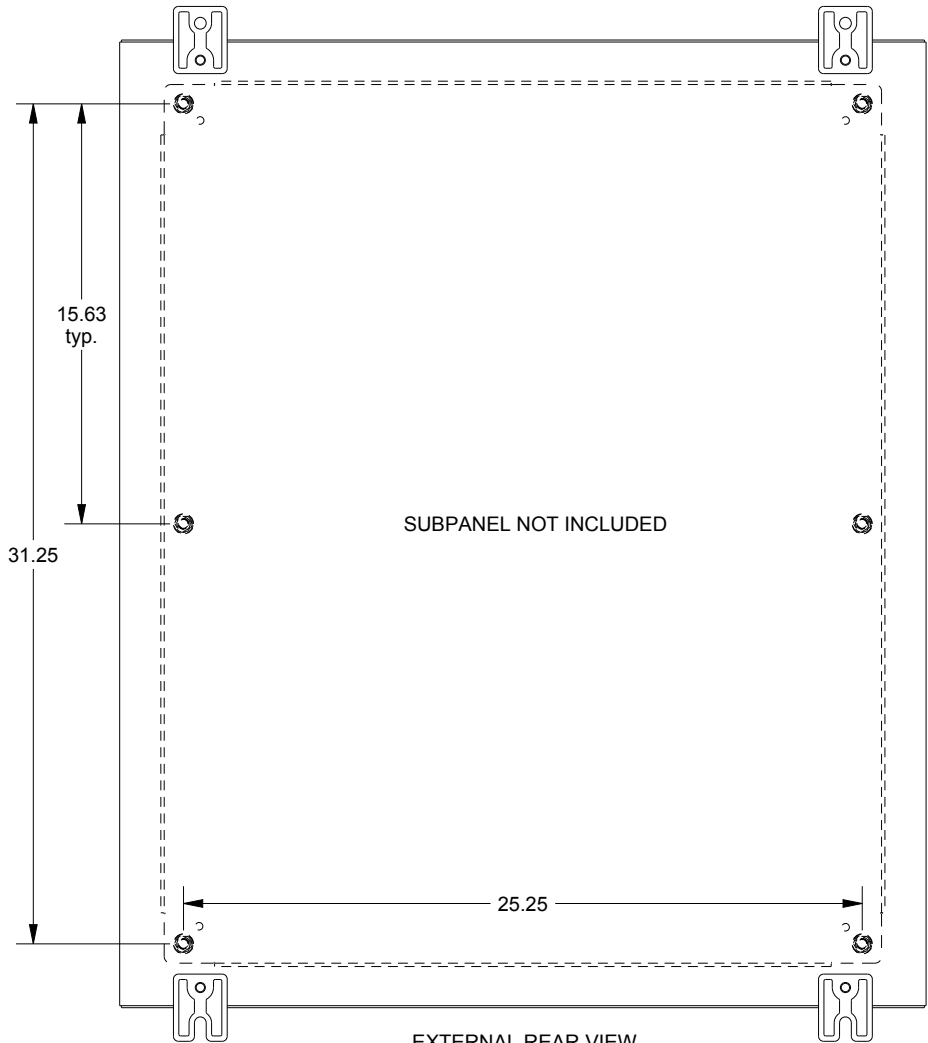

SAGINAW CONTROL & ENGINEERING

SCE-36H3006LP

TOP VIEW

LEFT SIDE VIEW

FRONT VIEW

RIGHT SIDE VIEW

EXTERNAL REAR VIEW

BOTTOM VIEW