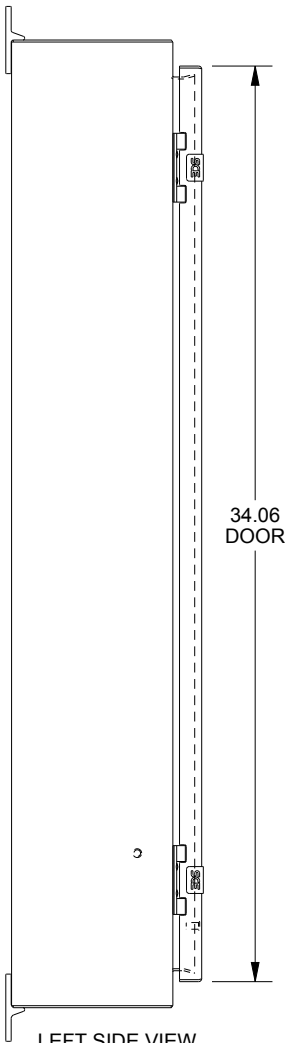

SAGINAW CONTROL & ENGINEERING

SCE-36H3006LP

TOP VIEW

LEFT SIDE VIEW

FRONT VIEW

RIGHT SIDE VIEW

EXTERNAL REAR VIEW

BOTTOM VIEW