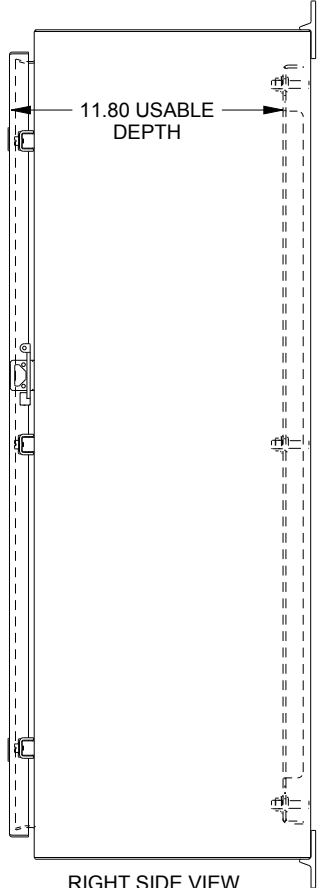

SAGINAW CONTROL & ENGINEERING SCE-36H2412LP

TOP VIEW

LEFT SIDE VIEW

FRONT VIEW

RIGHT SIDE VIEW

EXTERNAL REAR VIEW

BOTTOM VIEW