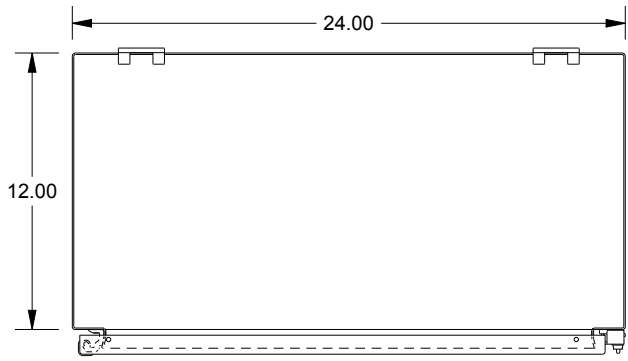

SAGINAW CONTROL & ENGINEERING SCE-36H2412LP

TOP VIEW

LEFT SIDE VIEW

FRONT VIEW

RIGHT SIDE VIEW

EXTERNAL REAR VIEW

BOTTOM VIEW