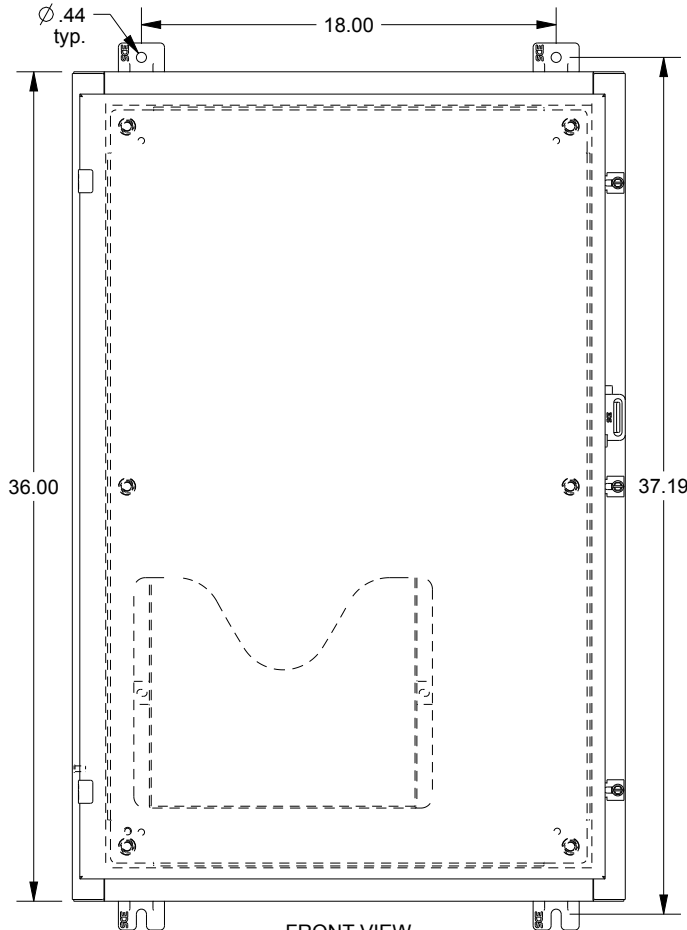

SAGINAW CONTROL & ENGINEERING SCE-36H2412LP

TOP VIEW

LEFT SIDE VIEW

FRONT VIEW

RIGHT SIDE VIEW

EXTERNAL REAR VIEW

BOTTOM VIEW