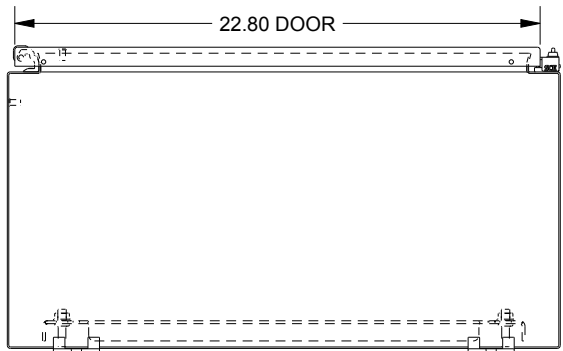

SAGINAW CONTROL & ENGINEERING SCE-36H2412LP

TOP VIEW

LEFT SIDE VIEW

FRONT VIEW

RIGHT SIDE VIEW

EXTERNAL REAR VIEW

BOTTOM VIEW