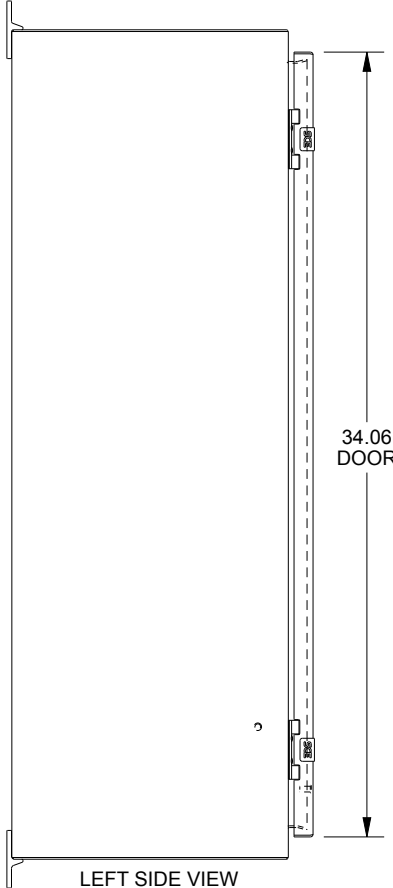

SAGINAW CONTROL & ENGINEERING SCE-36H2412LP

TOP VIEW

LEFT SIDE VIEW

FRONT VIEW

RIGHT SIDE VIEW

EXTERNAL REAR VIEW

BOTTOM VIEW