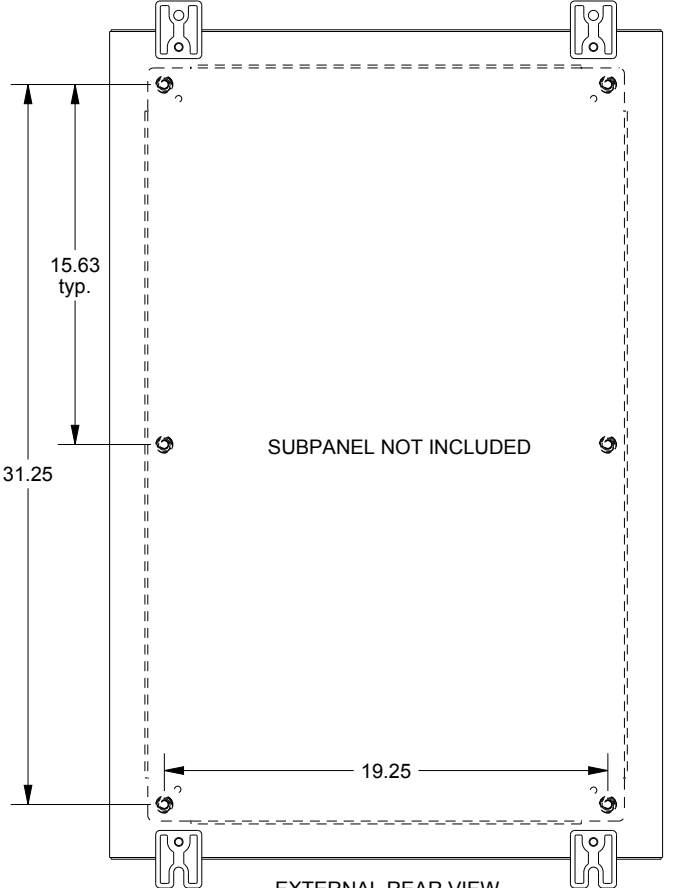

SAGINAW CONTROL & ENGINEERING SCE-36H2412LP

TOP VIEW

LEFT SIDE VIEW

FRONT VIEW

RIGHT SIDE VIEW

EXTERNAL REAR VIEW

BOTTOM VIEW