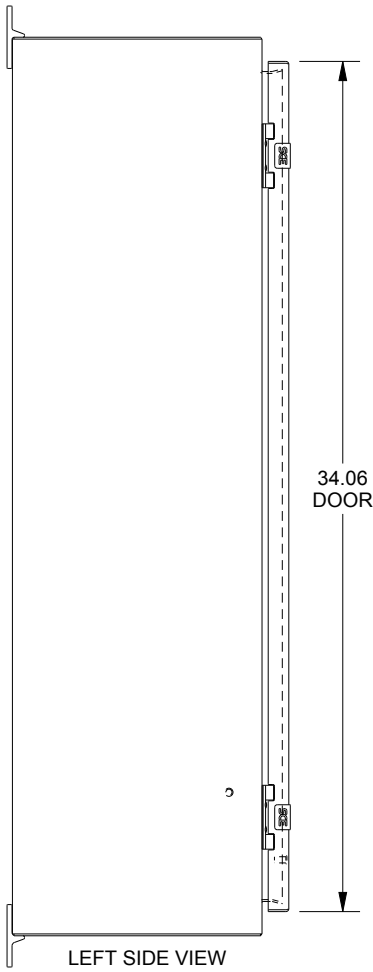

SAGINAW CONTROL & ENGINEERING SCE-36H2410LP

TOP VIEW

LEFT SIDE VIEW

FRONT VIEW

RIGHT SIDE VIEW

EXTERNAL REAR VIEW

BOTTOM VIEW