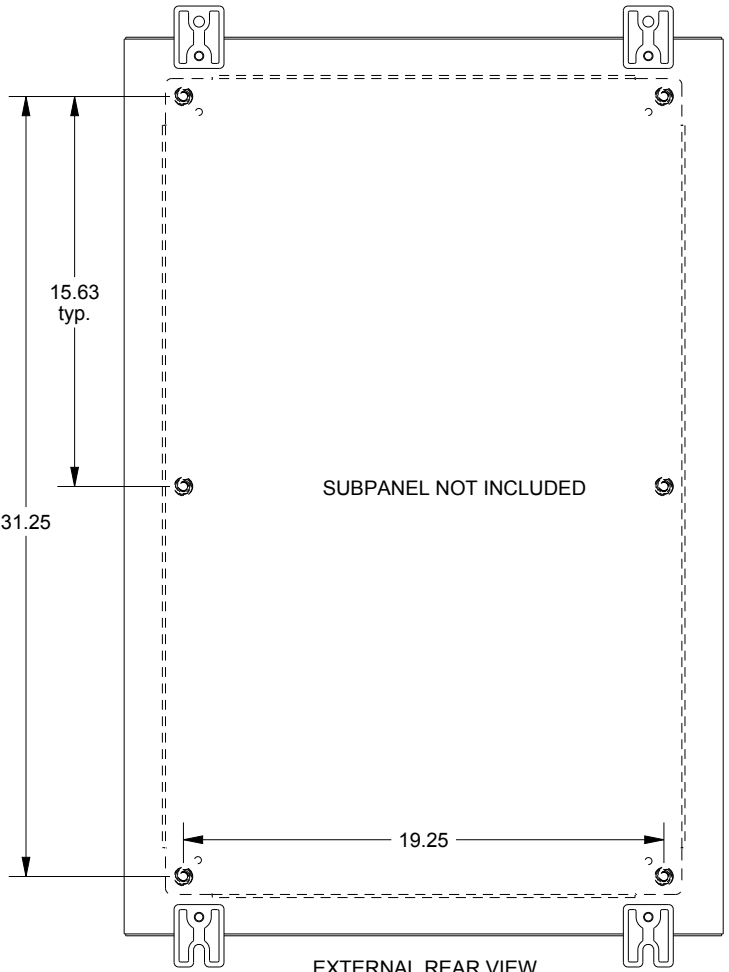

SAGINAW CONTROL & ENGINEERING SCE-36H2410LP

TOP VIEW

LEFT SIDE VIEW

FRONT VIEW

RIGHT SIDE VIEW

EXTERNAL REAR VIEW

BOTTOM VIEW