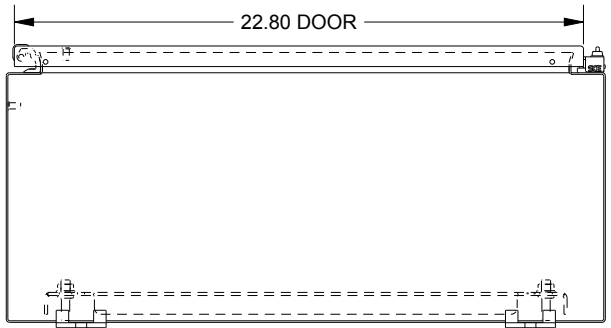

SAGINAW CONTROL & ENGINEERING SCE-36H2410LP

TOP VIEW

LEFT SIDE VIEW

FRONT VIEW

RIGHT SIDE VIEW

EXTERNAL REAR VIEW

BOTTOM VIEW