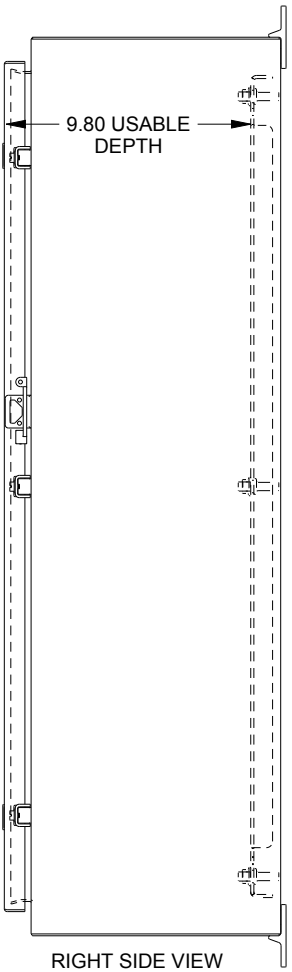

SAGINAW CONTROL & ENGINEERING SCE-36H2410LP

TOP VIEW

LEFT SIDE VIEW

FRONT VIEW

RIGHT SIDE VIEW

EXTERNAL REAR VIEW

BOTTOM VIEW