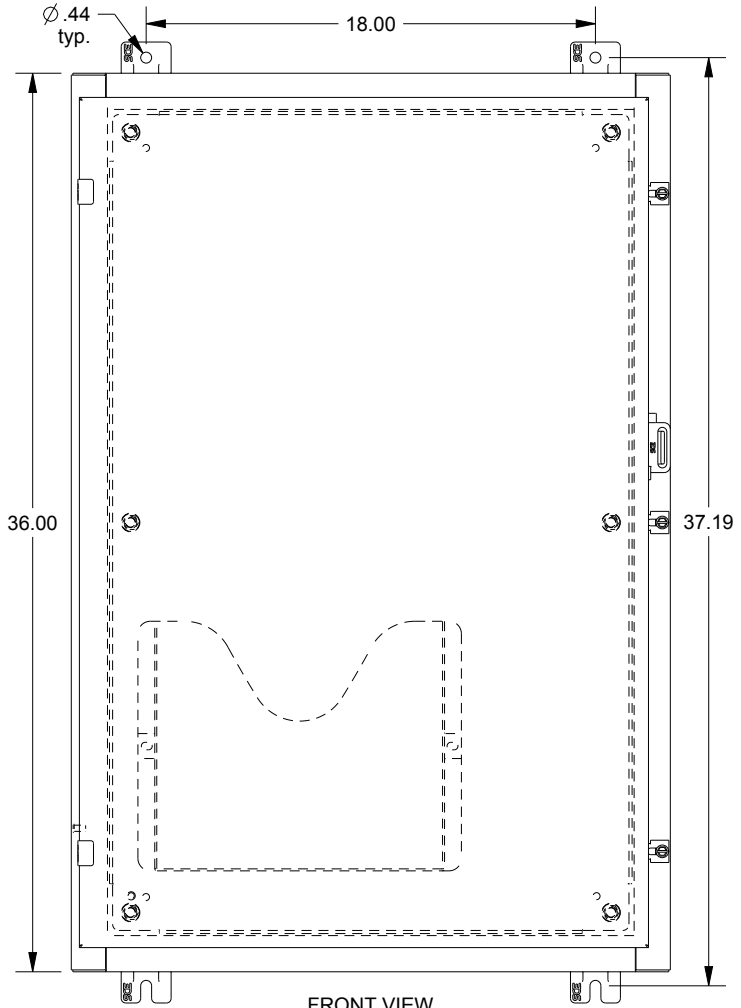

SAGINAW CONTROL & ENGINEERING SCE-36H2410LP

TOP VIEW

LEFT SIDE VIEW

FRONT VIEW

RIGHT SIDE VIEW

EXTERNAL REAR VIEW

BOTTOM VIEW