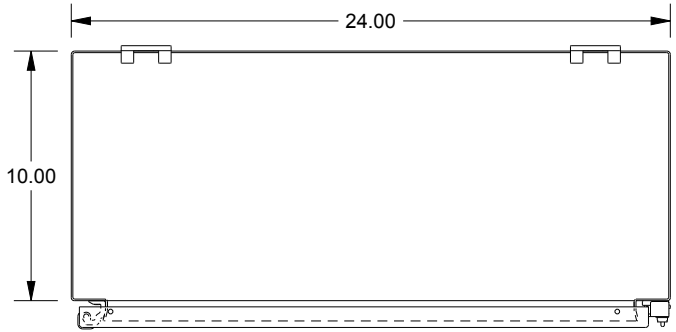

SAGINAW CONTROL & ENGINEERING SCE-36H2410LP

TOP VIEW

LEFT SIDE VIEW

FRONT VIEW

RIGHT SIDE VIEW

EXTERNAL REAR VIEW

BOTTOM VIEW