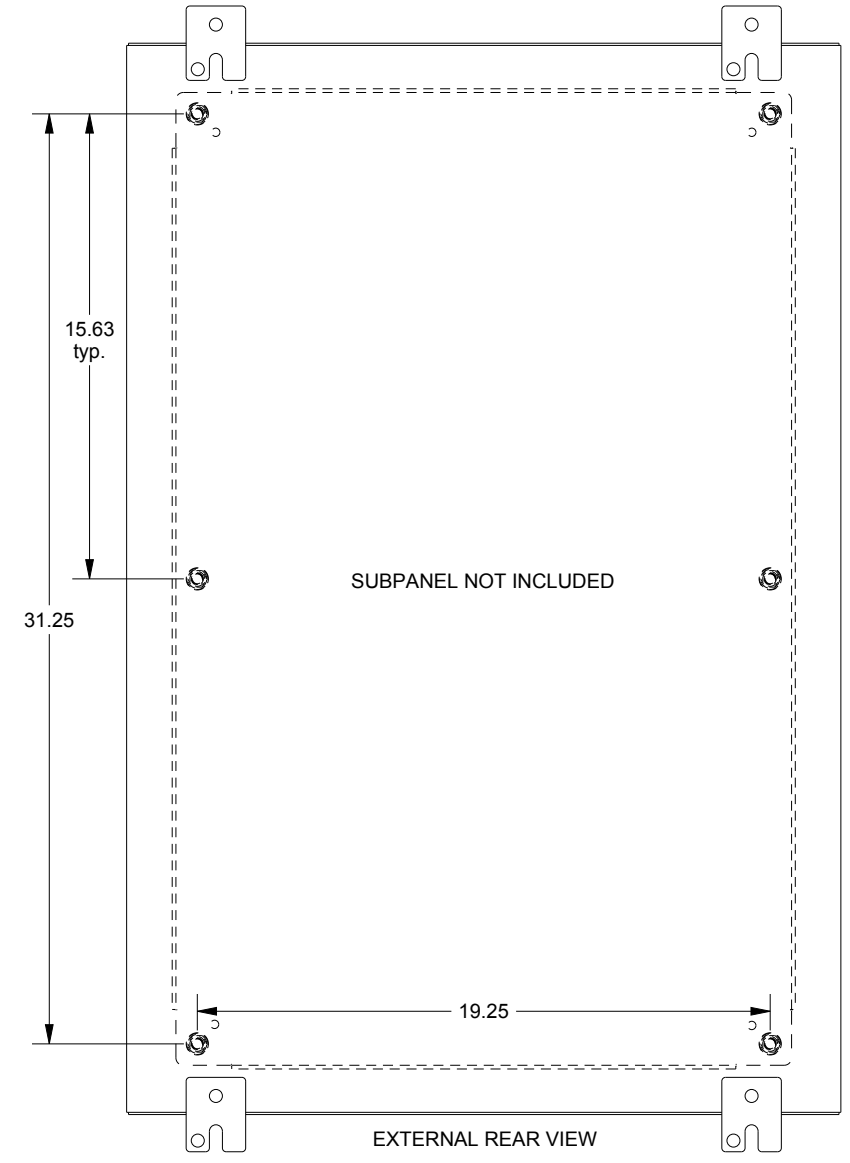

SAGINAW CONTROL & ENGINEERING

SCE-36H2408SSLP

TOP VIEW

FRONT VIEW

LEFT SIDE VIEW

RIGHT SIDE VIEW

EXTERNAL REAR VIEW

BOTTOM VIEW