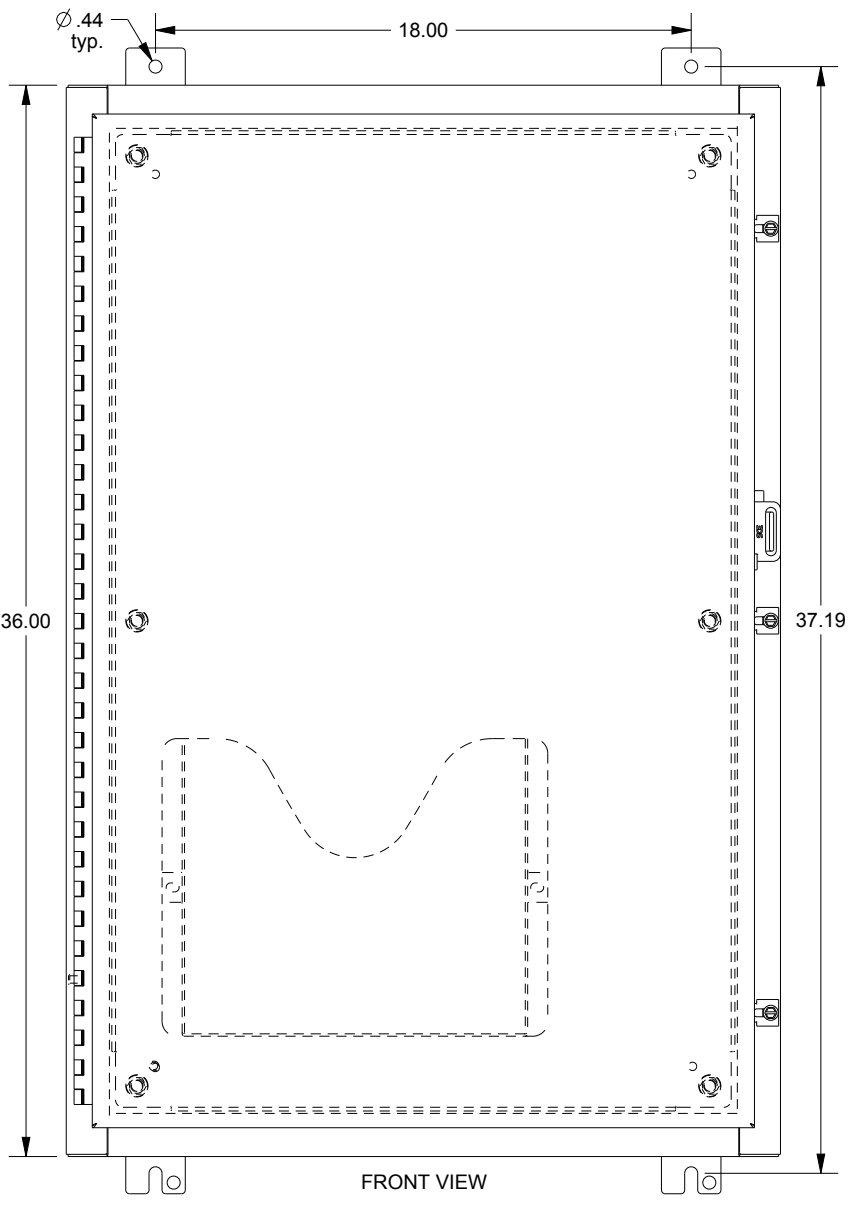

SAGINAW CONTROL & ENGINEERING

SCE-36H2408SSLP

TOP VIEW

FRONT VIEW

LEFT SIDE VIEW

RIGHT SIDE VIEW

EXTERNAL REAR VIEW

BOTTOM VIEW