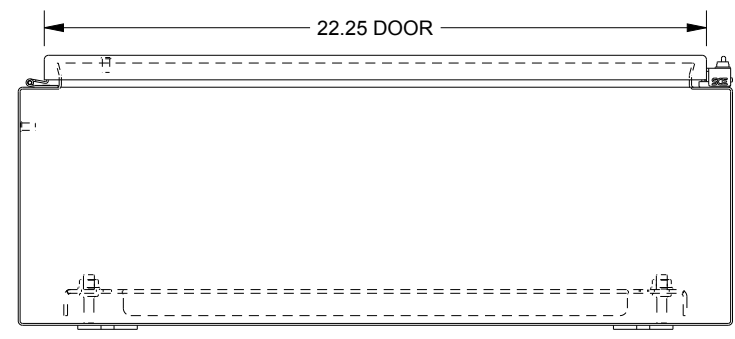

SAGINAW CONTROL & ENGINEERING

SCE-36H2408SSLP

TOP VIEW

FRONT VIEW

LEFT SIDE VIEW

RIGHT SIDE VIEW

EXTERNAL REAR VIEW

BOTTOM VIEW