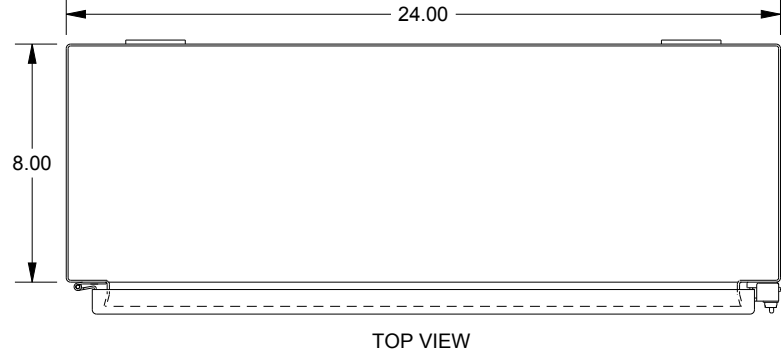

SAGINAW CONTROL & ENGINEERING

SCE-36H2408SSLP

TOP VIEW

FRONT VIEW

LEFT SIDE VIEW

RIGHT SIDE VIEW

EXTERNAL REAR VIEW

BOTTOM VIEW