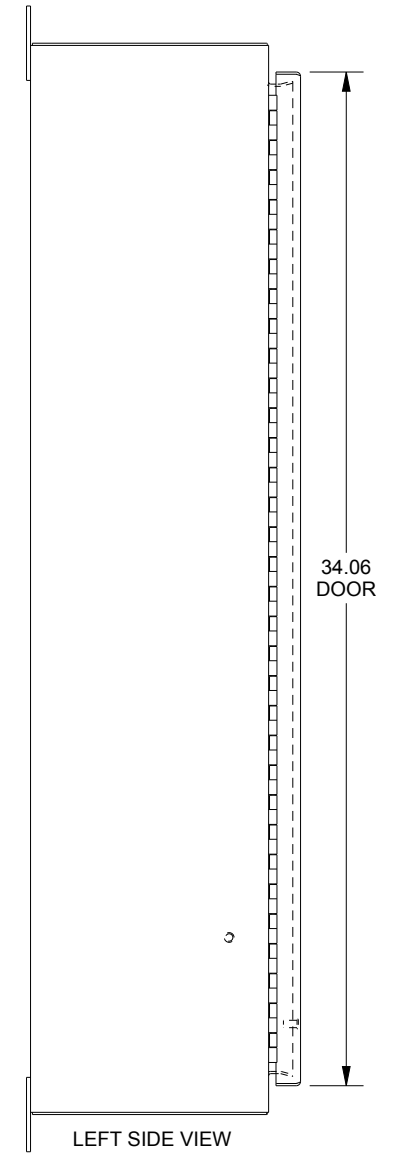

SAGINAW CONTROL & ENGINEERING

SCE-36H2408SSLP

TOP VIEW

FRONT VIEW

LEFT SIDE VIEW

RIGHT SIDE VIEW

EXTERNAL REAR VIEW

BOTTOM VIEW