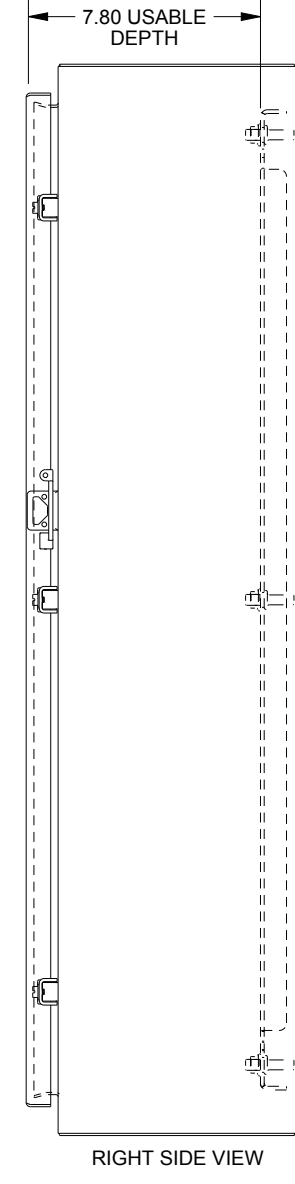

SAGINAW CONTROL & ENGINEERING

SCE-36H2408SSLP

TOP VIEW

FRONT VIEW

LEFT SIDE VIEW

RIGHT SIDE VIEW

EXTERNAL REAR VIEW

BOTTOM VIEW