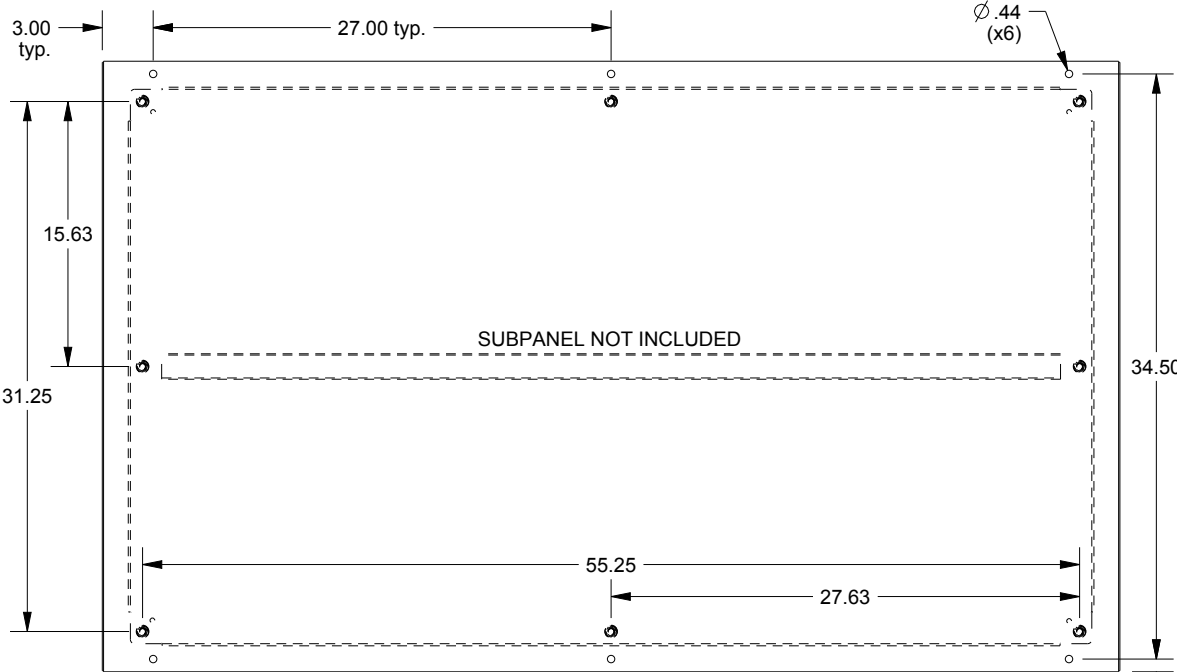

SAGINAW CONTROL & ENGINEERING

SCE-36EL6012SSWFLP

TOP VIEW

LEFT SIDE VIEW

FRONT VIEW

RIGHT SIDE VIEW

EXTERNAL REAR VIEW

BOTTOM VIEW