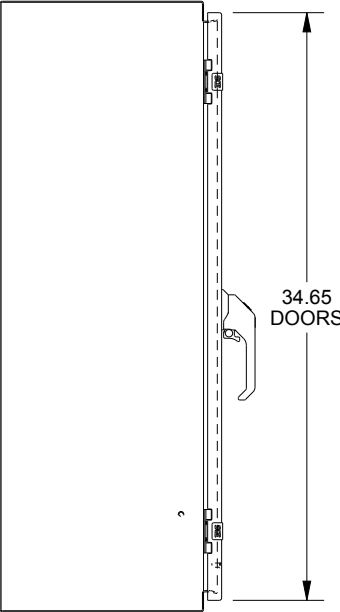

SAGINAW CONTROL & ENGINEERING

SCE-36EL6012SSWFLP

TOP VIEW

LEFT SIDE VIEW

FRONT VIEW

RIGHT SIDE VIEW

EXTERNAL REAR VIEW

BOTTOM VIEW