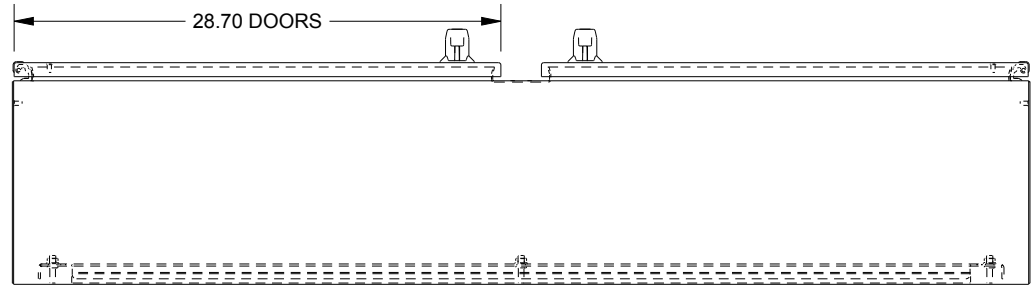

SAGINAW CONTROL & ENGINEERING

SCE-36EL6012SSWFLP

TOP VIEW

LEFT SIDE VIEW

FRONT VIEW

RIGHT SIDE VIEW

EXTERNAL REAR VIEW

BOTTOM VIEW