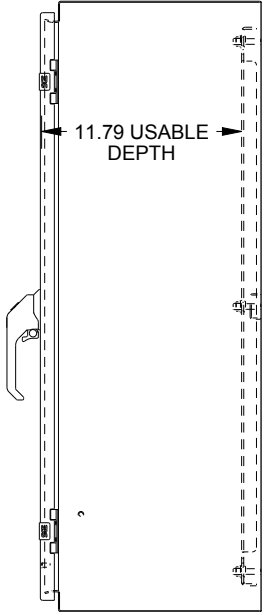

SAGINAW CONTROL & ENGINEERING

SCE-36EL6012SSWFLP

TOP VIEW

LEFT SIDE VIEW

FRONT VIEW

RIGHT SIDE VIEW

EXTERNAL REAR VIEW

BOTTOM VIEW