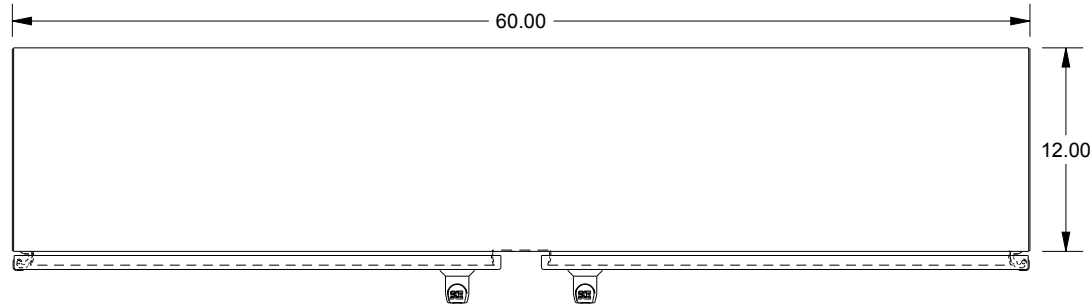

SAGINAW CONTROL & ENGINEERING

SCE-36EL6012SSWFLP

TOP VIEW

LEFT SIDE VIEW

FRONT VIEW

RIGHT SIDE VIEW

EXTERNAL REAR VIEW

BOTTOM VIEW