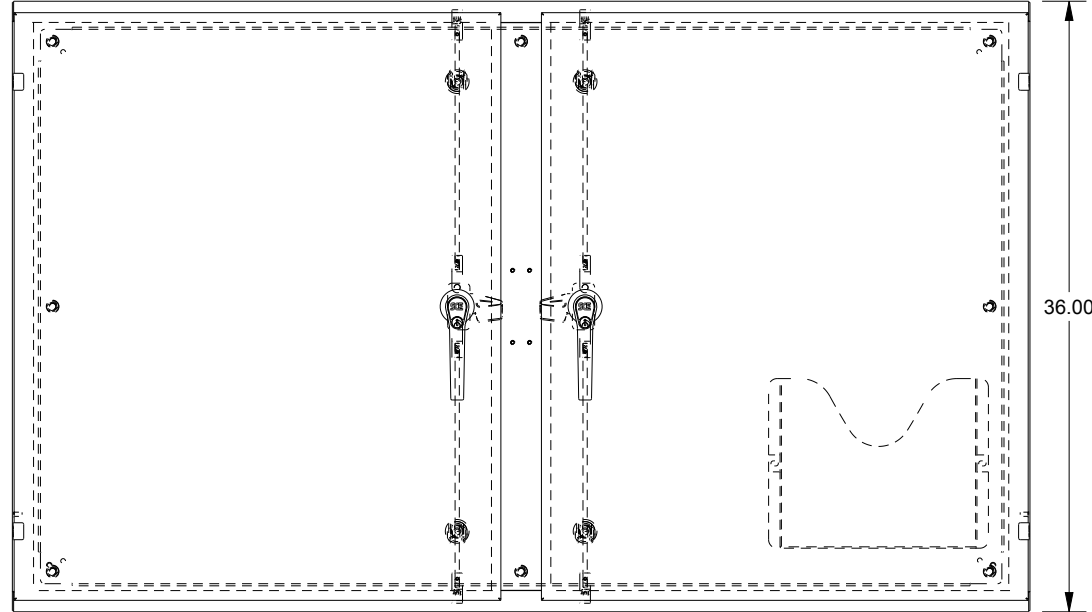

SAGINAW CONTROL & ENGINEERING

SCE-36EL6012SSWFLP

TOP VIEW

LEFT SIDE VIEW

FRONT VIEW

RIGHT SIDE VIEW

EXTERNAL REAR VIEW

BOTTOM VIEW