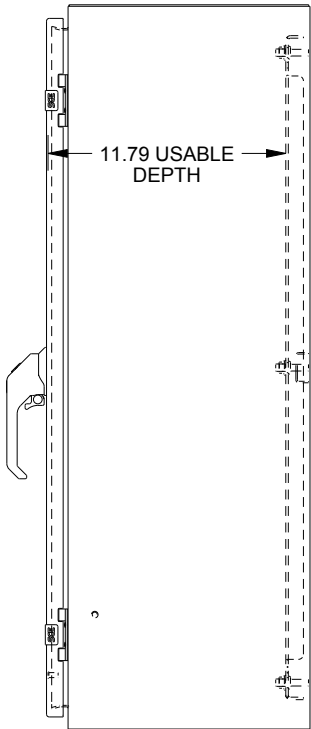

SAGINAW CONTROL & ENGINEERING

SCE-36EL4212SSWFLP

TOP VIEW

LEFT SIDE VIEW

FRONT VIEW

RIGHT SIDE VIEW

EXTERNAL REAR VIEW

BOTTOM VIEW