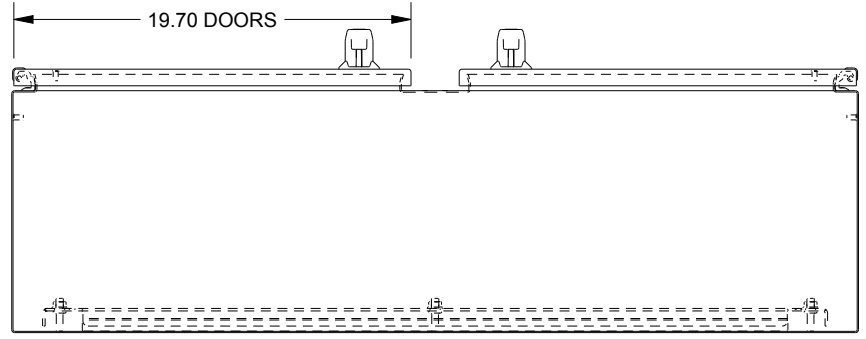

SAGINAW CONTROL & ENGINEERING

SCE-36EL4212SSWFLP

TOP VIEW

LEFT SIDE VIEW

FRONT VIEW

RIGHT SIDE VIEW

EXTERNAL REAR VIEW

BOTTOM VIEW