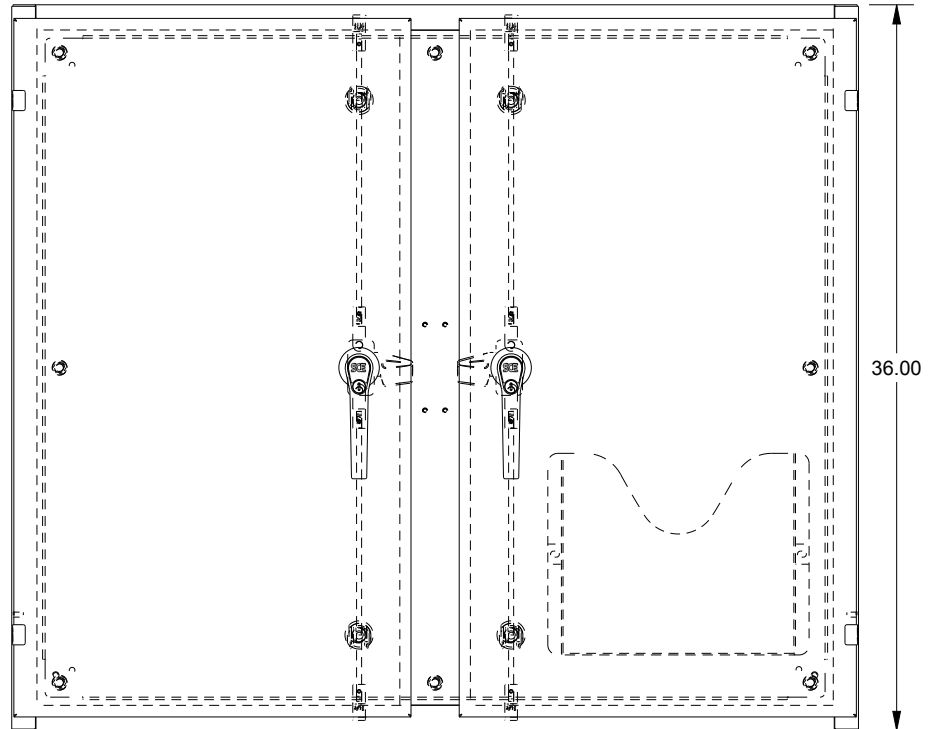

SAGINAW CONTROL & ENGINEERING

SCE-36EL4212SSWFLP

TOP VIEW

LEFT SIDE VIEW

FRONT VIEW

RIGHT SIDE VIEW

EXTERNAL REAR VIEW

BOTTOM VIEW