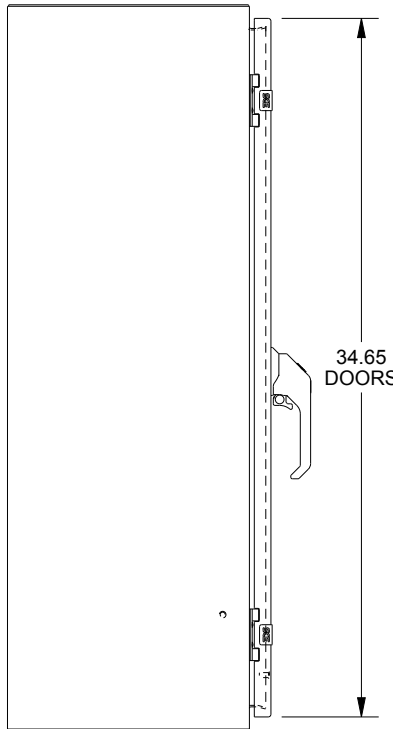

SAGINAW CONTROL & ENGINEERING

SCE-36EL4212SSWFLP

TOP VIEW

LEFT SIDE VIEW

FRONT VIEW

RIGHT SIDE VIEW

EXTERNAL REAR VIEW

BOTTOM VIEW