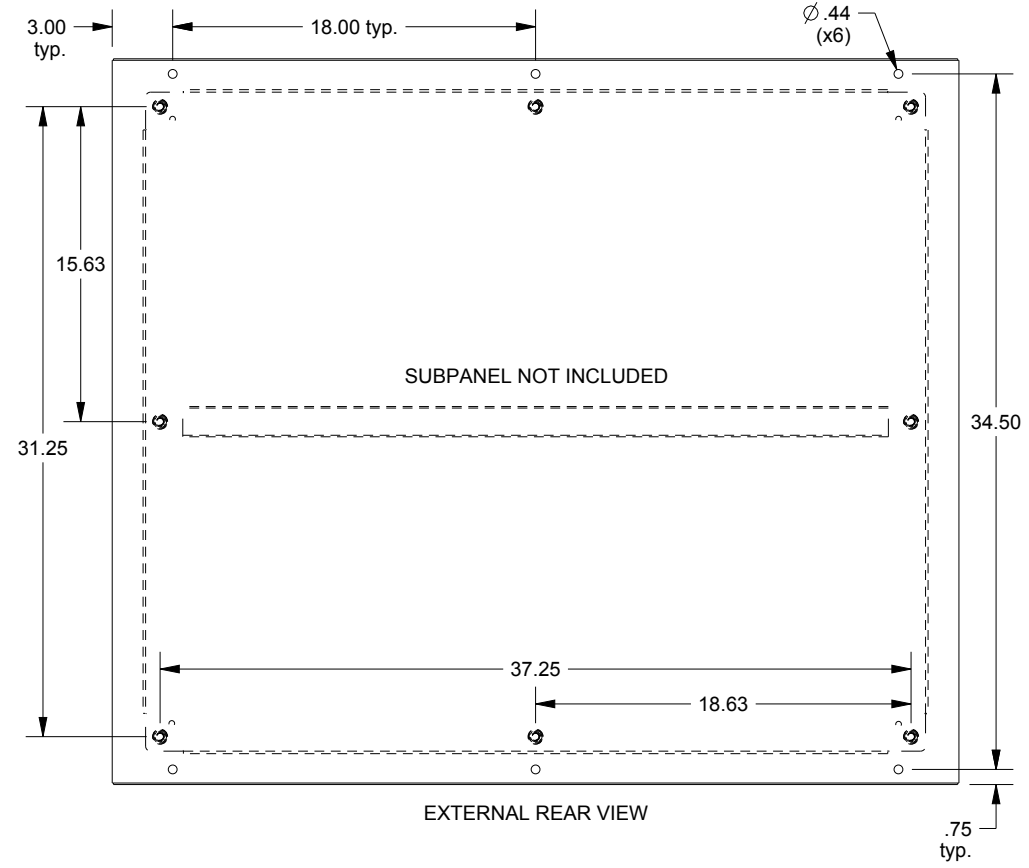

SAGINAW CONTROL & ENGINEERING

SCE-36EL4212SSWFLP

TOP VIEW

LEFT SIDE VIEW

FRONT VIEW

RIGHT SIDE VIEW

EXTERNAL REAR VIEW

BOTTOM VIEW