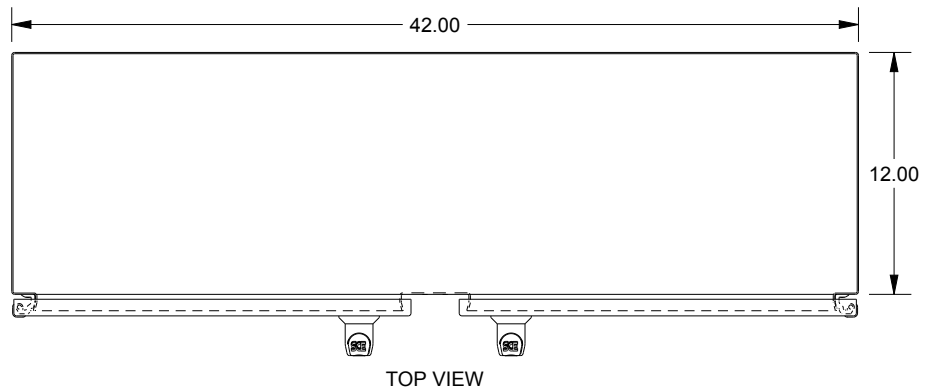

SAGINAW CONTROL & ENGINEERING

SCE-36EL4212SSWFLP

TOP VIEW

LEFT SIDE VIEW

FRONT VIEW

RIGHT SIDE VIEW

EXTERNAL REAR VIEW

BOTTOM VIEW