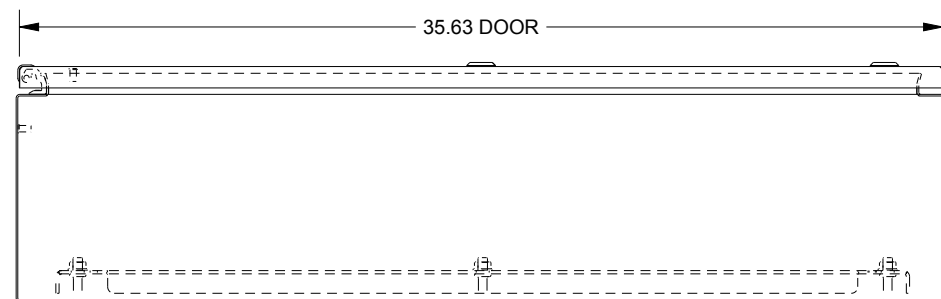

SAGINAW CONTROL & ENGINEERING

SCE-36EL3608SS6LP

TOP VIEW

LEFT SIDE VIEW

FRONT VIEW

RIGHT SIDE VIEW

EXTERNAL REAR VIEW

BOTTOM VIEW