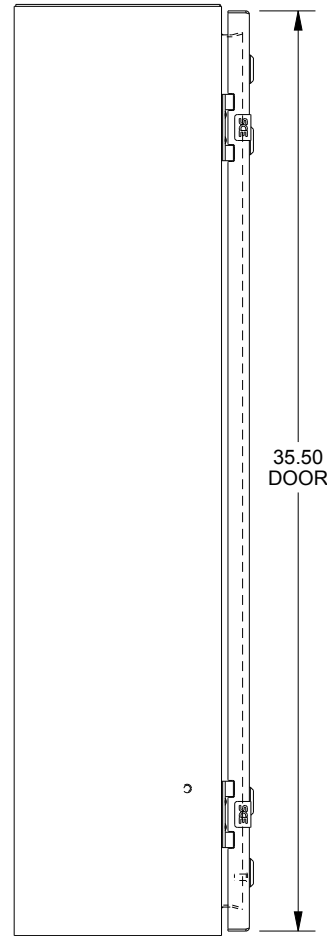

SAGINAW CONTROL & ENGINEERING

SCE-36EL3608SS6LP

TOP VIEW

LEFT SIDE VIEW

FRONT VIEW

RIGHT SIDE VIEW

EXTERNAL REAR VIEW

BOTTOM VIEW