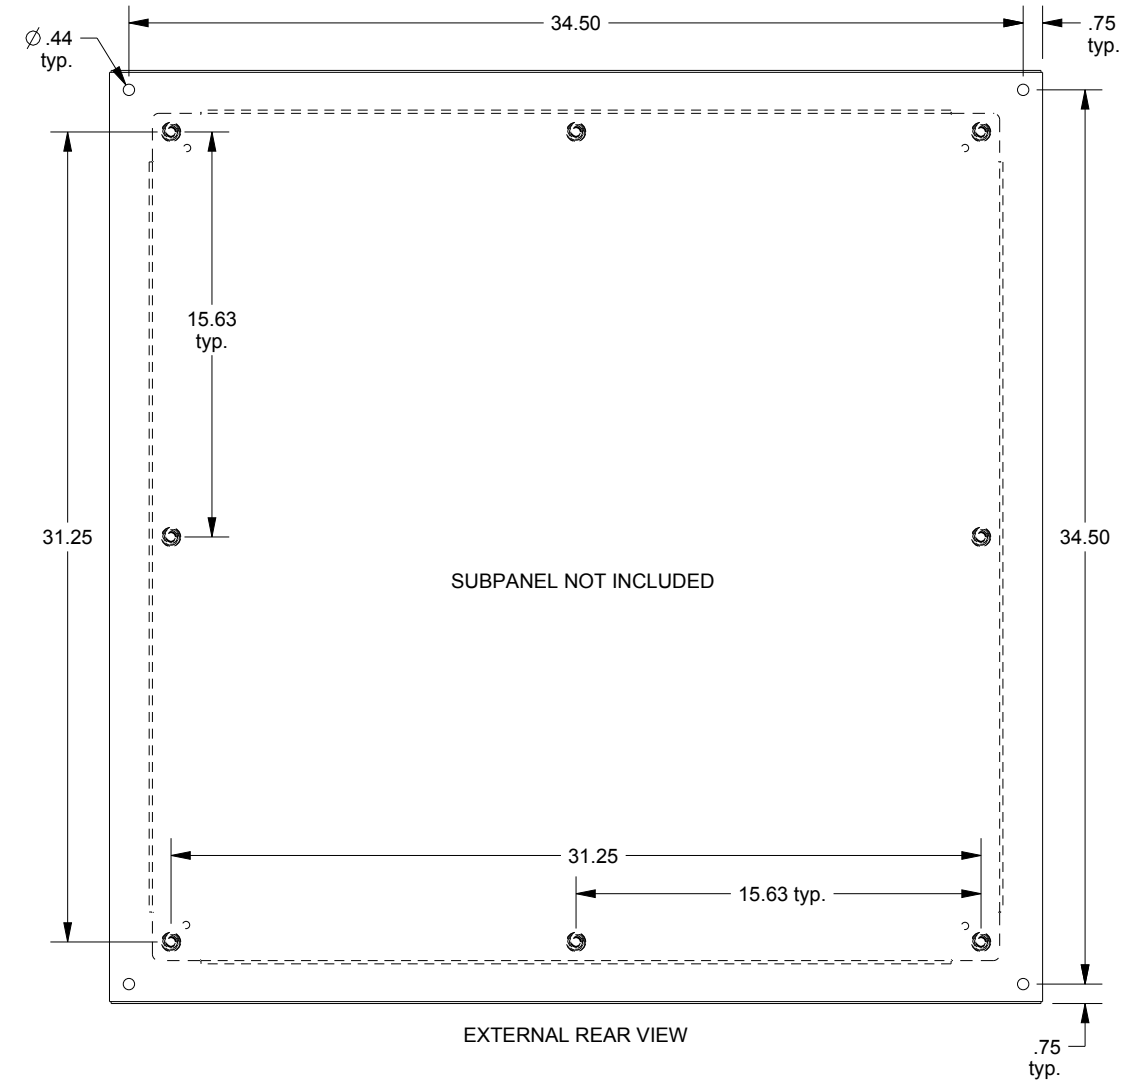

SAGINAW CONTROL & ENGINEERING

SCE-36EL3608SS6LP

TOP VIEW

LEFT SIDE VIEW

FRONT VIEW

RIGHT SIDE VIEW

EXTERNAL REAR VIEW

BOTTOM VIEW