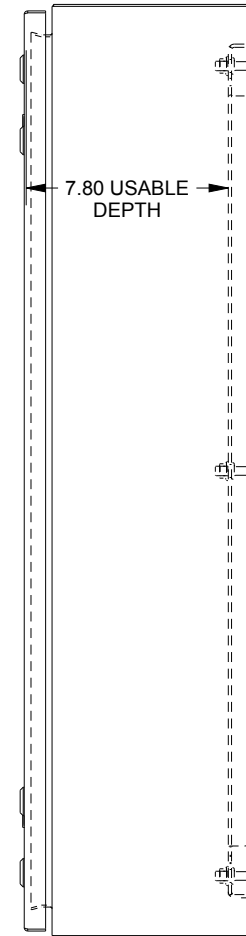

SAGINAW CONTROL & ENGINEERING

SCE-36EL3608SS6LP

TOP VIEW

LEFT SIDE VIEW

FRONT VIEW

RIGHT SIDE VIEW

EXTERNAL REAR VIEW

BOTTOM VIEW