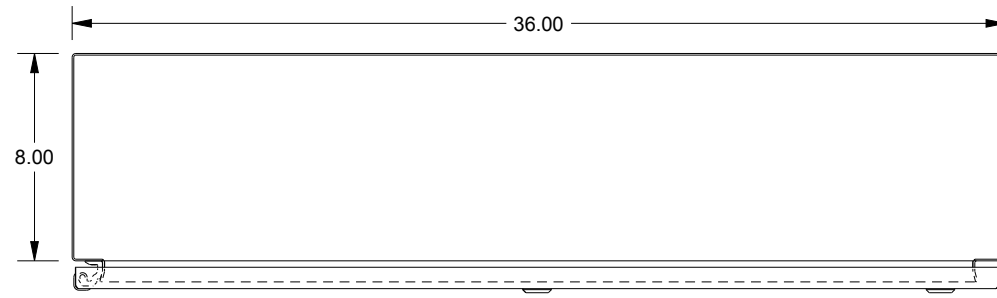

SAGINAW CONTROL & ENGINEERING

SCE-36EL3608SS6LP

TOP VIEW

LEFT SIDE VIEW

FRONT VIEW

RIGHT SIDE VIEW

EXTERNAL REAR VIEW

BOTTOM VIEW