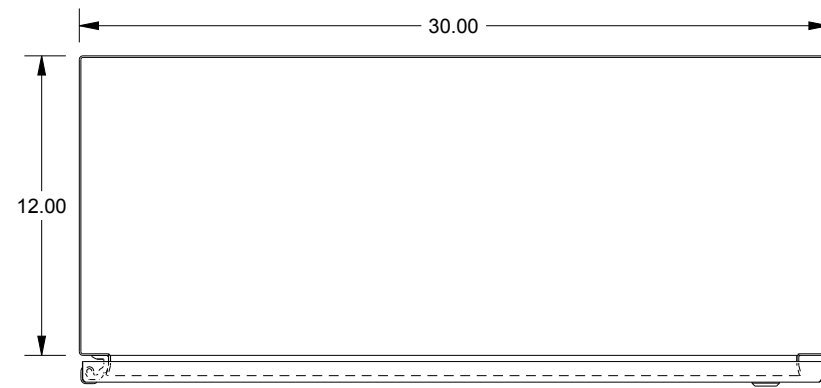

SAGINAW CONTROL & ENGINEERING

SCE-36EL3012SS6LP

TOP VIEW

LEFT SIDE VIEW

FRONT VIEW

RIGHT SIDE VIEW

EXTERNAL REAR VIEW

BOTTOM VIEW