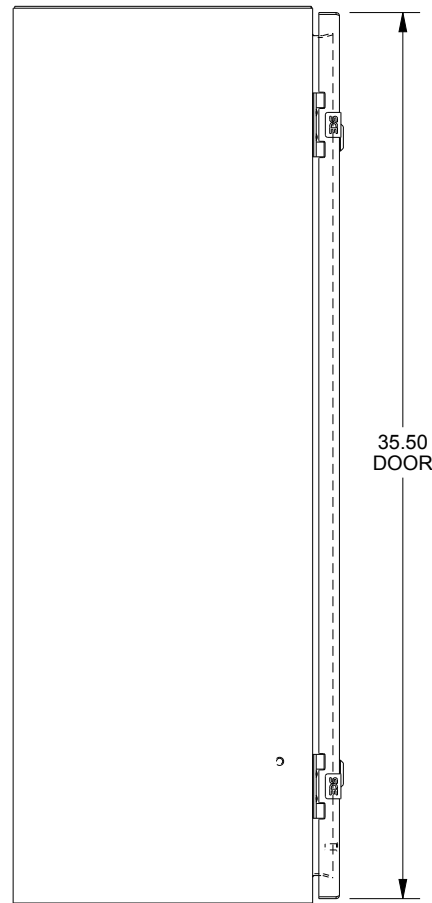

SAGINAW CONTROL & ENGINEERING

SCE-36EL3012SS6LP

TOP VIEW

LEFT SIDE VIEW

FRONT VIEW

RIGHT SIDE VIEW

EXTERNAL REAR VIEW

BOTTOM VIEW