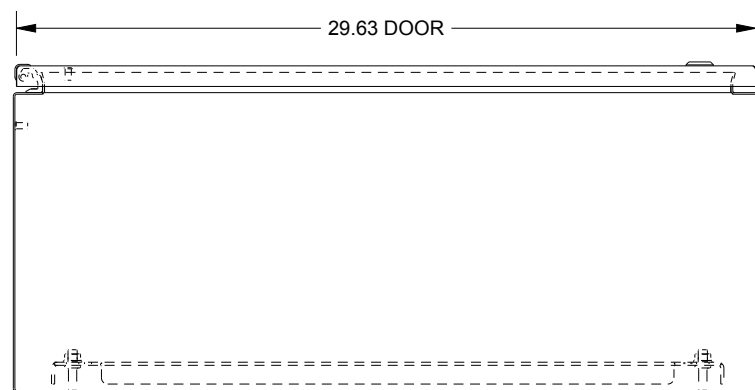

SAGINAW CONTROL & ENGINEERING

SCE-36EL3012SS6LP

TOP VIEW

LEFT SIDE VIEW

FRONT VIEW

RIGHT SIDE VIEW

EXTERNAL REAR VIEW

BOTTOM VIEW