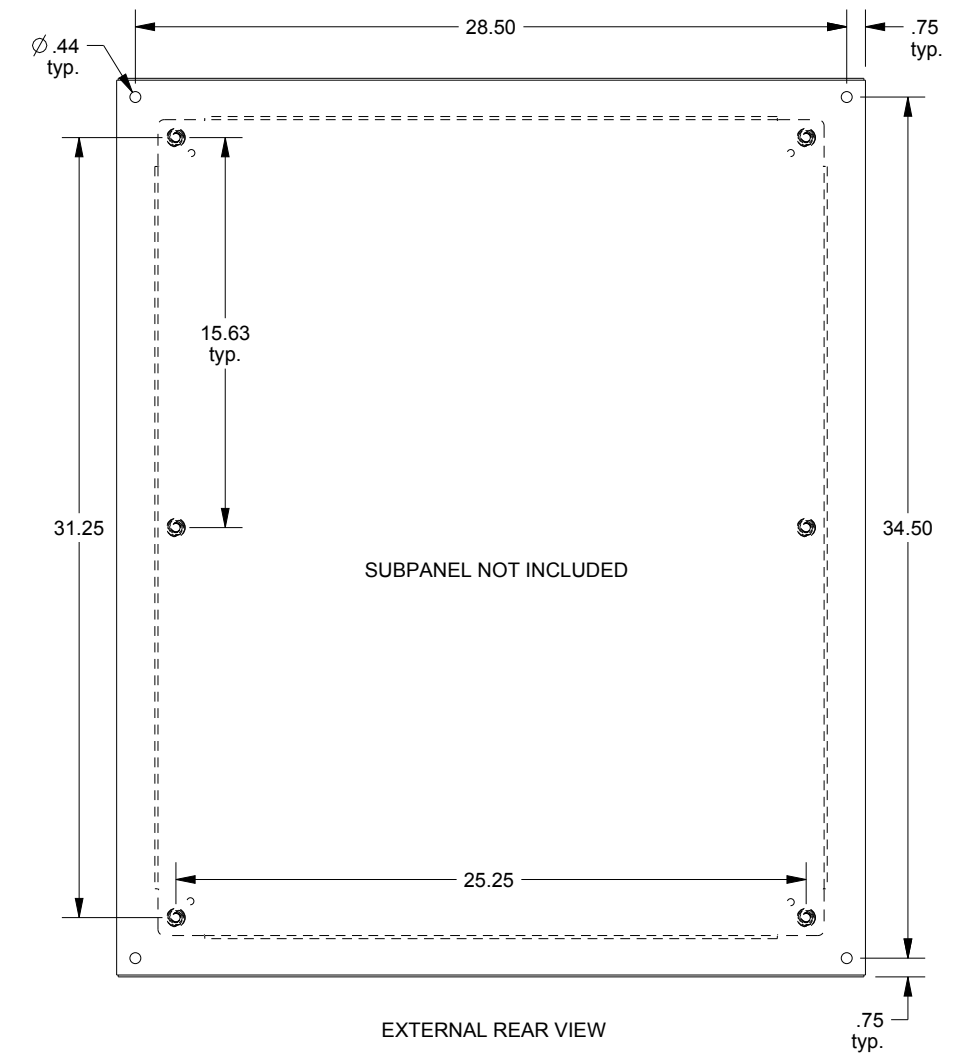

SAGINAW CONTROL & ENGINEERING

SCE-36EL3012SS6LP

TOP VIEW

LEFT SIDE VIEW

FRONT VIEW

RIGHT SIDE VIEW

EXTERNAL REAR VIEW

BOTTOM VIEW