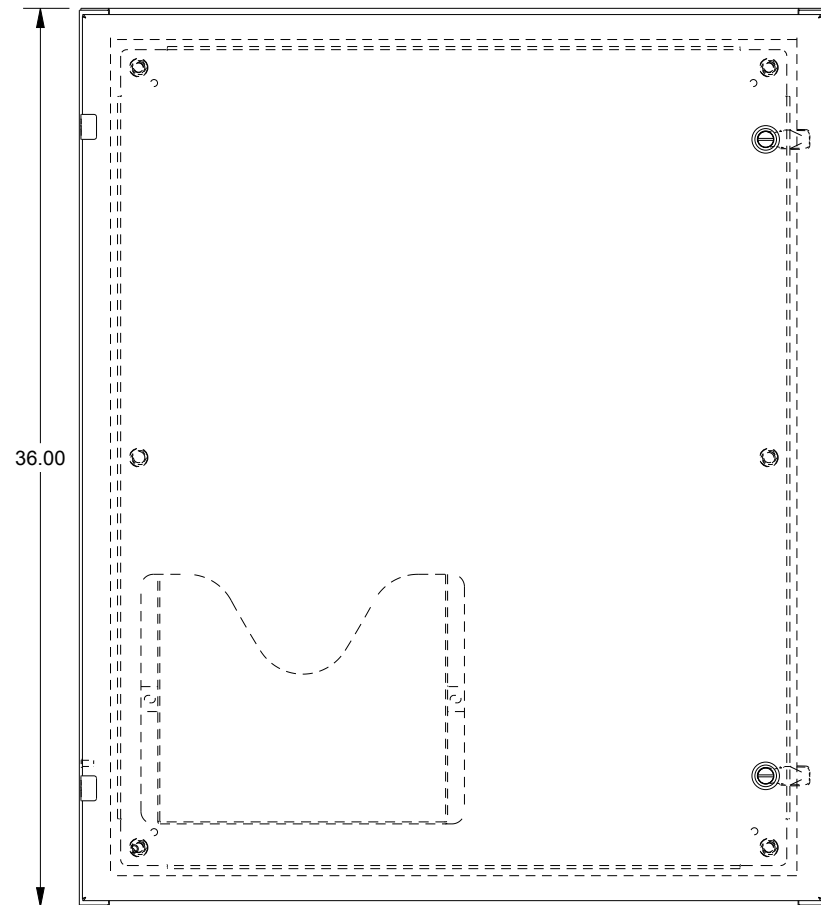

SAGINAW CONTROL & ENGINEERING

SCE-36EL3012SS6LP

TOP VIEW

LEFT SIDE VIEW

FRONT VIEW

RIGHT SIDE VIEW

EXTERNAL REAR VIEW

BOTTOM VIEW