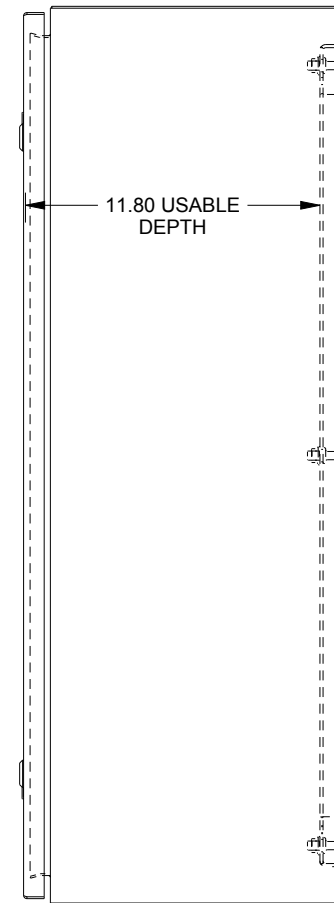

SAGINAW CONTROL & ENGINEERING

SCE-36EL3012SS6LP

TOP VIEW

LEFT SIDE VIEW

FRONT VIEW

RIGHT SIDE VIEW

EXTERNAL REAR VIEW

BOTTOM VIEW