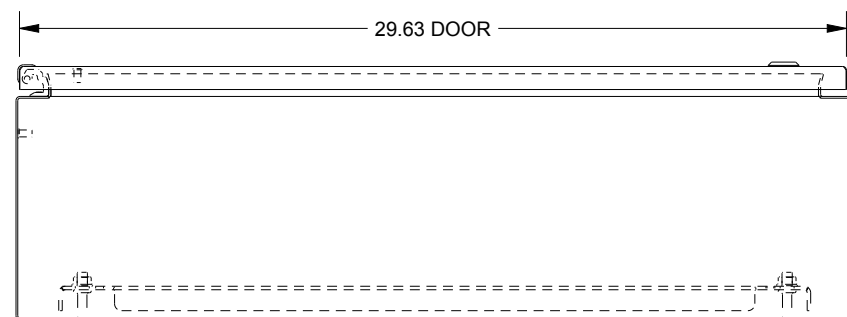

SAGINAW CONTROL & ENGINEERING

SCE-36EL3008SS6LP

TOP VIEW

LEFT SIDE VIEW

FRONT VIEW

RIGHT SIDE VIEW

EXTERNAL REAR VIEW

BOTTOM VIEW