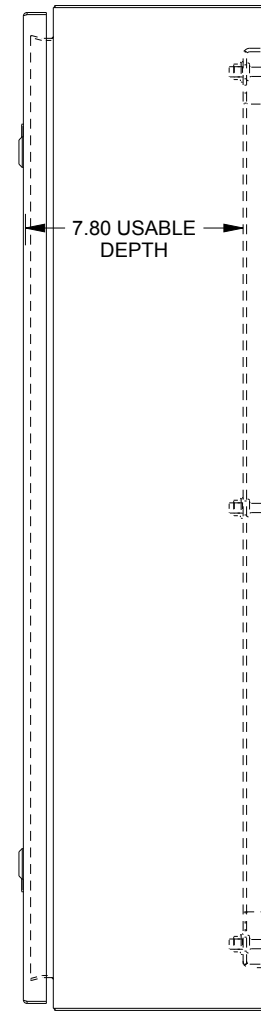

SAGINAW CONTROL & ENGINEERING

SCE-36EL3008SS6LP

TOP VIEW

LEFT SIDE VIEW

FRONT VIEW

RIGHT SIDE VIEW

EXTERNAL REAR VIEW

BOTTOM VIEW