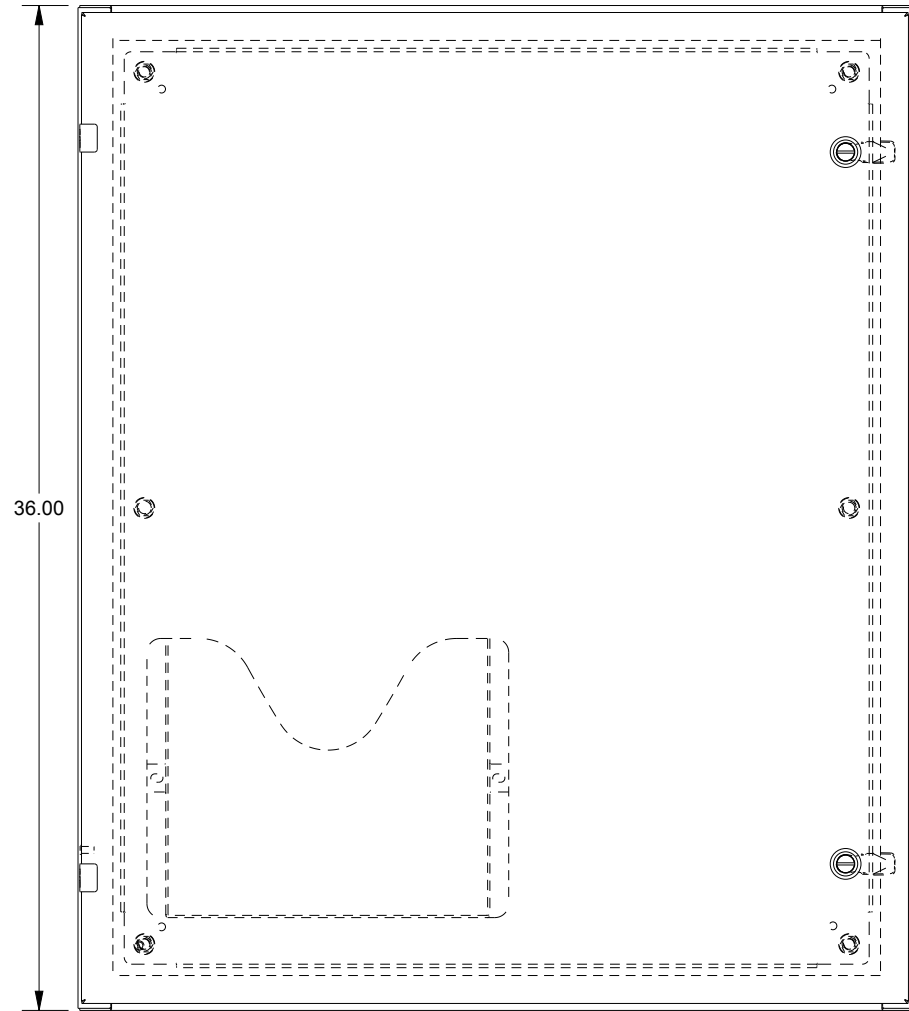

SAGINAW CONTROL & ENGINEERING

SCE-36EL3008SS6LP

TOP VIEW

LEFT SIDE VIEW

FRONT VIEW

RIGHT SIDE VIEW

EXTERNAL REAR VIEW

BOTTOM VIEW