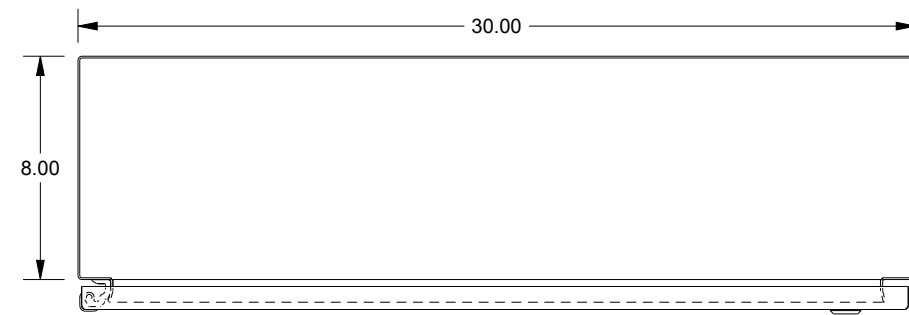

SAGINAW CONTROL & ENGINEERING

SCE-36EL3008SS6LP

TOP VIEW

LEFT SIDE VIEW

FRONT VIEW

RIGHT SIDE VIEW

EXTERNAL REAR VIEW

BOTTOM VIEW