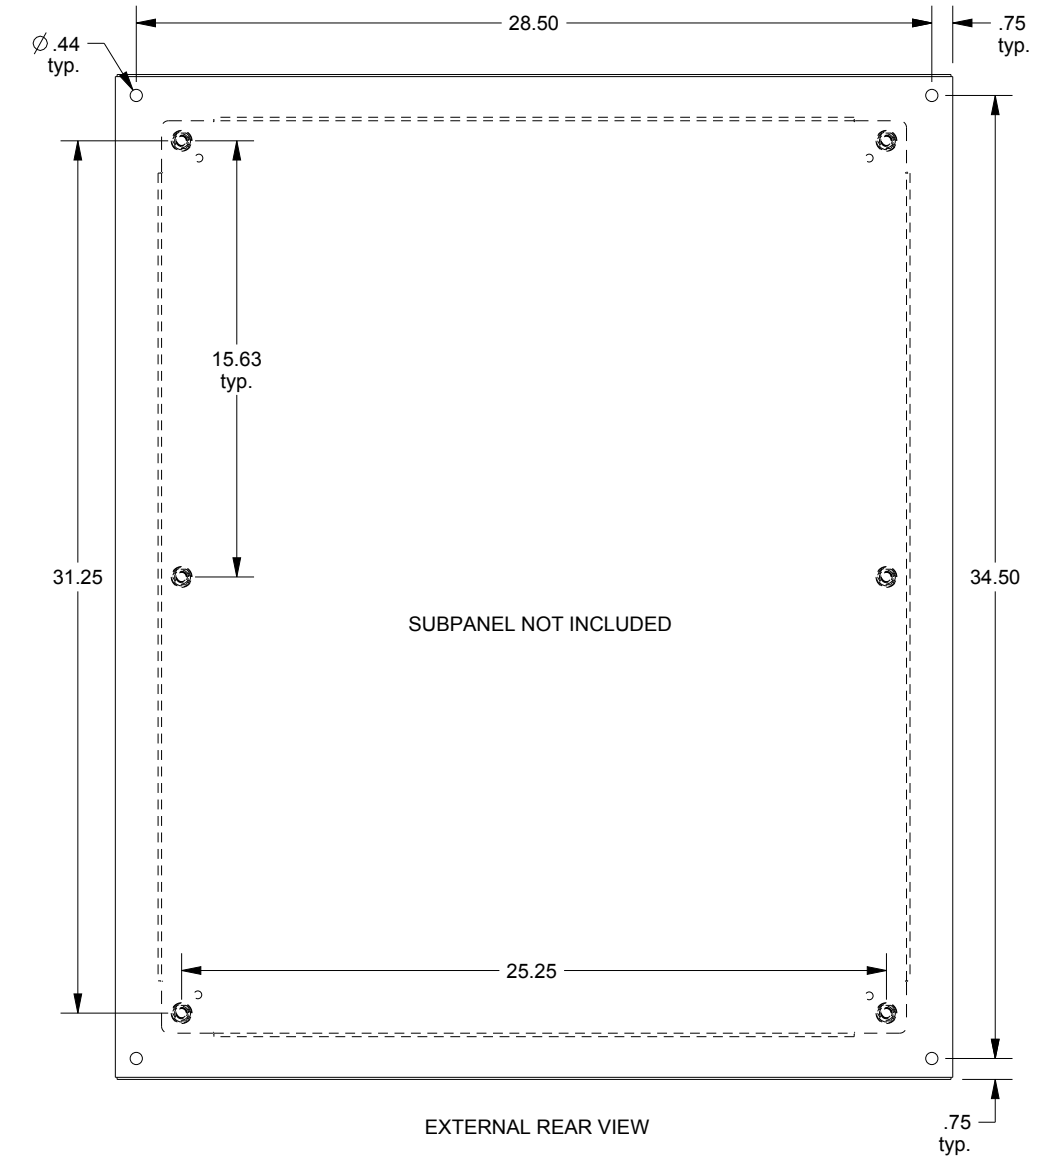

SAGINAW CONTROL & ENGINEERING

SCE-36EL3008SS6LP

TOP VIEW

LEFT SIDE VIEW

FRONT VIEW

RIGHT SIDE VIEW

EXTERNAL REAR VIEW

BOTTOM VIEW