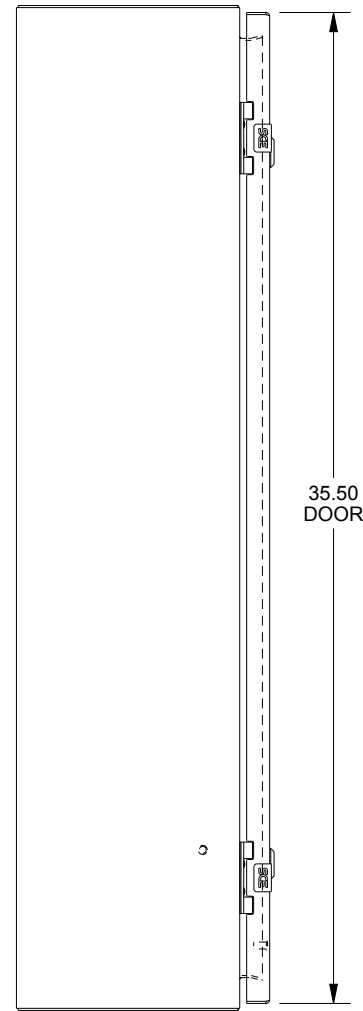

SAGINAW CONTROL & ENGINEERING

SCE-36EL3008SS6LP

TOP VIEW

LEFT SIDE VIEW

FRONT VIEW

RIGHT SIDE VIEW

EXTERNAL REAR VIEW

BOTTOM VIEW