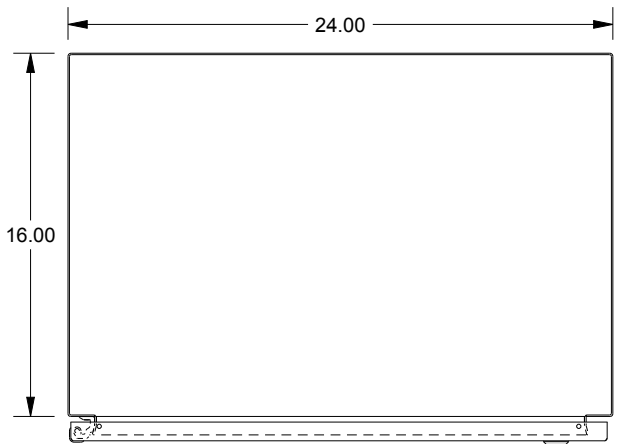

# SAGINAW CONTROL & ENGINEERING

SCE-36EL2416LP = SCE-09 GRAY  
 SCE-36EL2416LPLG = RAL 7035

TOP VIEW

LEFT SIDE VIEW

FRONT VIEW

RIGHT SIDE VIEW

EXTERNAL REAR VIEW

BOTTOM VIEW