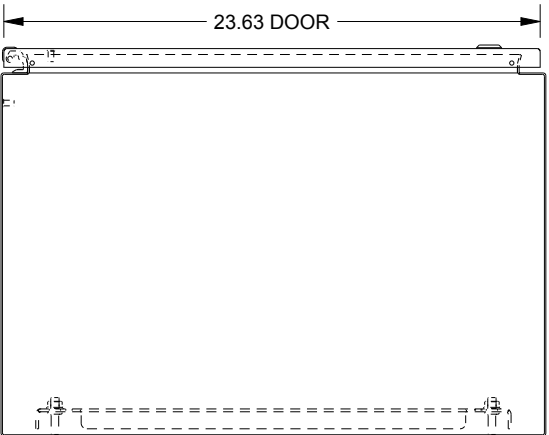

# SAGINAW CONTROL & ENGINEERING

SCE-36EL2416LP = SCE-09 GRAY  
 SCE-36EL2416LPLG = RAL 7035

TOP VIEW

LEFT SIDE VIEW

FRONT VIEW

RIGHT SIDE VIEW

EXTERNAL REAR VIEW

BOTTOM VIEW