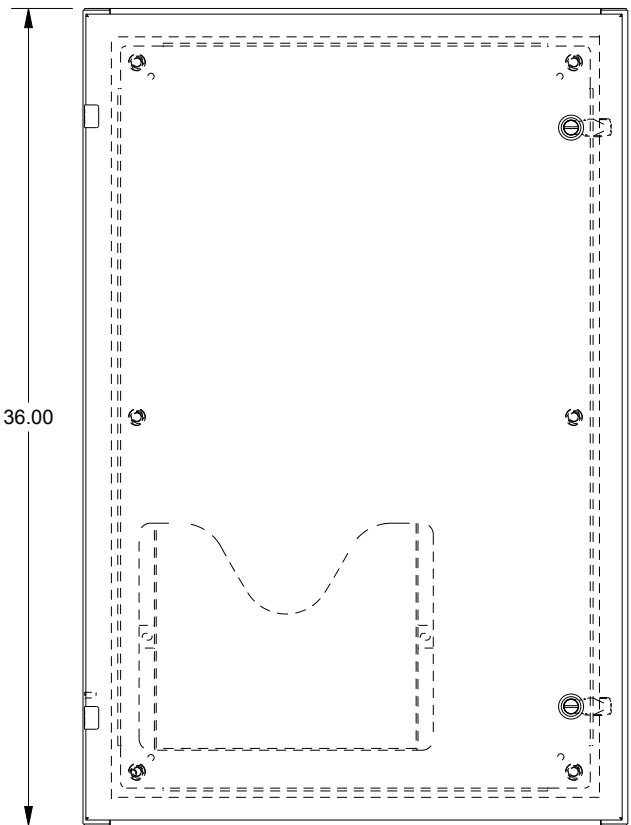

# SAGINAW CONTROL & ENGINEERING

SCE-36EL2416LP = SCE-09 GRAY  
 SCE-36EL2416LPLG = RAL 7035

TOP VIEW

LEFT SIDE VIEW

FRONT VIEW

RIGHT SIDE VIEW

EXTERNAL REAR VIEW

BOTTOM VIEW