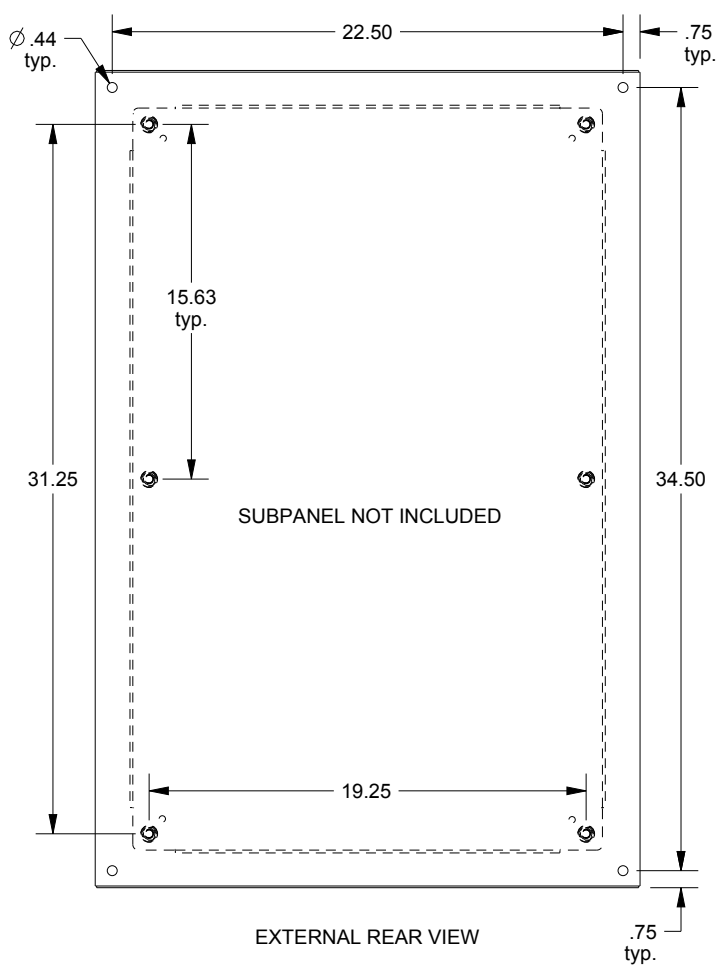

# SAGINAW CONTROL & ENGINEERING

SCE-36EL2416LP = SCE-09 GRAY  
 SCE-36EL2416LPLG = RAL 7035

TOP VIEW

LEFT SIDE VIEW

FRONT VIEW

RIGHT SIDE VIEW

EXTERNAL REAR VIEW

BOTTOM VIEW