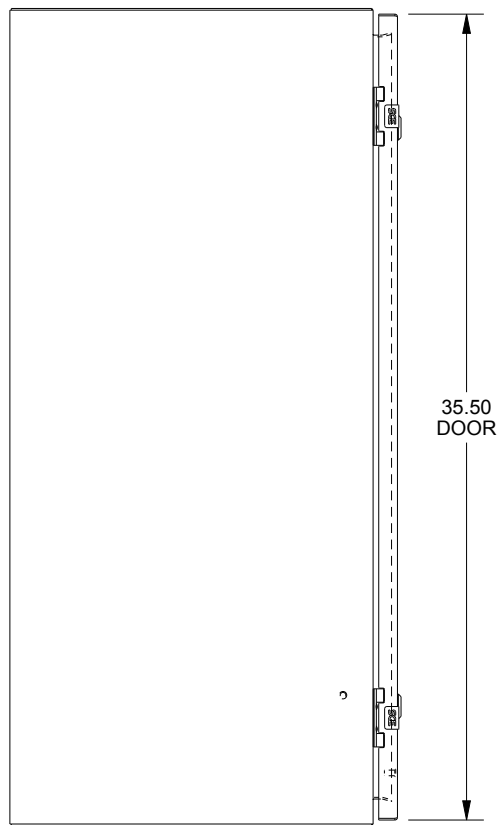

# SAGINAW CONTROL & ENGINEERING

SCE-36EL2416LP = SCE-09 GRAY  
 SCE-36EL2416LPLG = RAL 7035

TOP VIEW

LEFT SIDE VIEW

FRONT VIEW

RIGHT SIDE VIEW

EXTERNAL REAR VIEW

BOTTOM VIEW