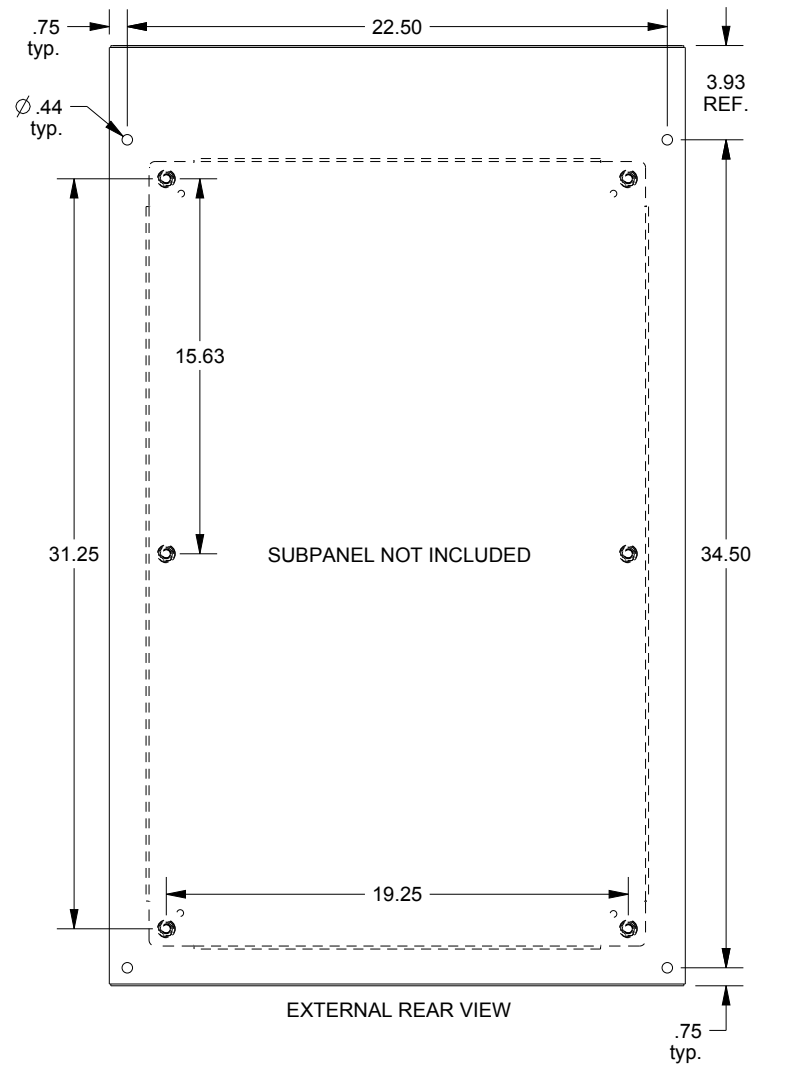

## SCE-36EL2412SSST

TOP VIEW

LEFT SIDE VIEW

FRONT VIEW

RIGHT SIDE VIEW

EXTERNAL REAR VIEW

BOTTOM VIEW