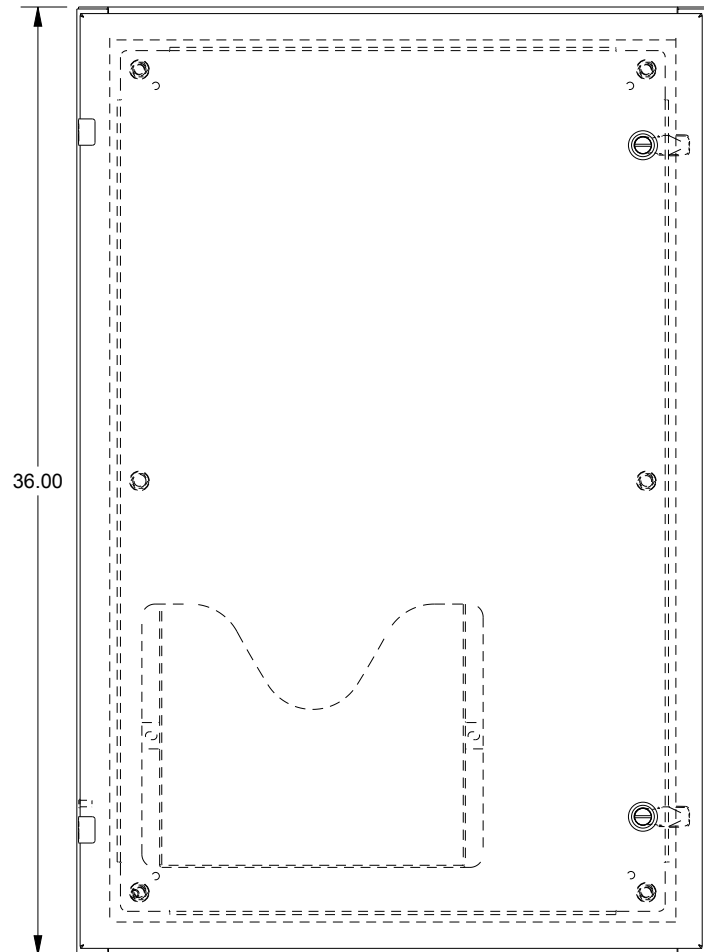

SAGINAW CONTROL & ENGINEERING

SCE-36EL2410SSLP

TOP VIEW

LEFT SIDE VIEW

FRONT VIEW

RIGHT SIDE VIEW

EXTERNAL REAR VIEW

BOTTOM VIEW