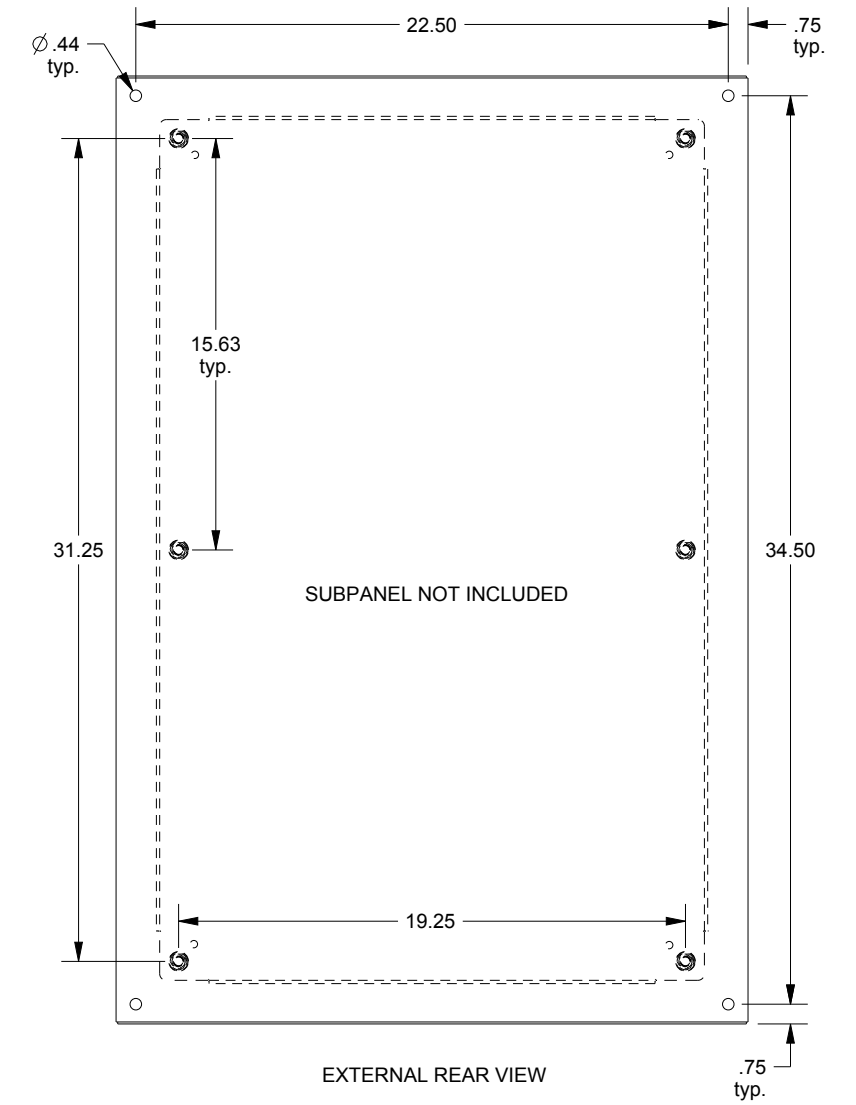

SAGINAW CONTROL & ENGINEERING

SCE-36EL2410SSLP

TOP VIEW

LEFT SIDE VIEW

FRONT VIEW

RIGHT SIDE VIEW

EXTERNAL REAR VIEW

BOTTOM VIEW