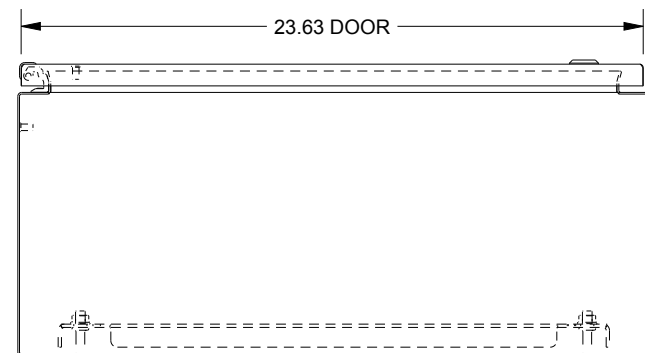

SAGINAW CONTROL & ENGINEERING

SCE-36EL2410SSLP

TOP VIEW

LEFT SIDE VIEW

FRONT VIEW

RIGHT SIDE VIEW

EXTERNAL REAR VIEW

BOTTOM VIEW