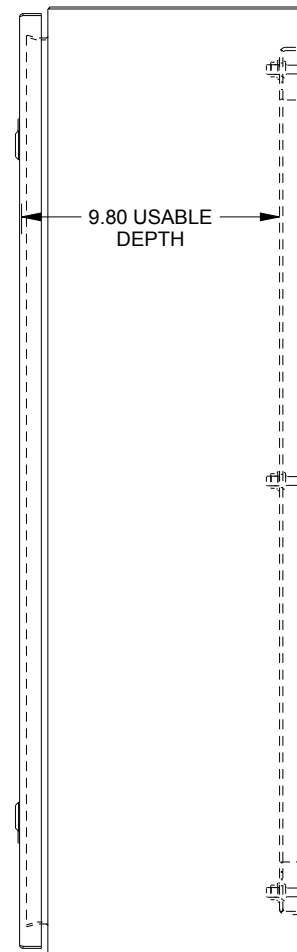

SAGINAW CONTROL & ENGINEERING

SCE-36EL2410SSLP

TOP VIEW

LEFT SIDE VIEW

FRONT VIEW

RIGHT SIDE VIEW

EXTERNAL REAR VIEW

BOTTOM VIEW