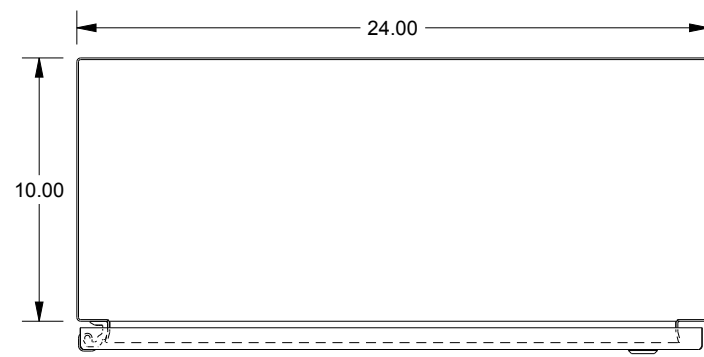

SAGINAW CONTROL & ENGINEERING

SCE-36EL2410SSLP

TOP VIEW

LEFT SIDE VIEW

FRONT VIEW

RIGHT SIDE VIEW

EXTERNAL REAR VIEW

BOTTOM VIEW