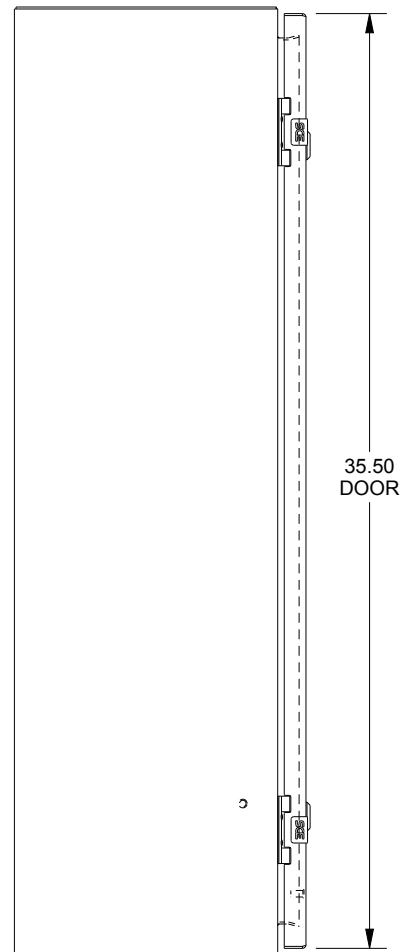

SAGINAW CONTROL & ENGINEERING

SCE-36EL2410SSLP

TOP VIEW

LEFT SIDE VIEW

FRONT VIEW

RIGHT SIDE VIEW

EXTERNAL REAR VIEW

BOTTOM VIEW