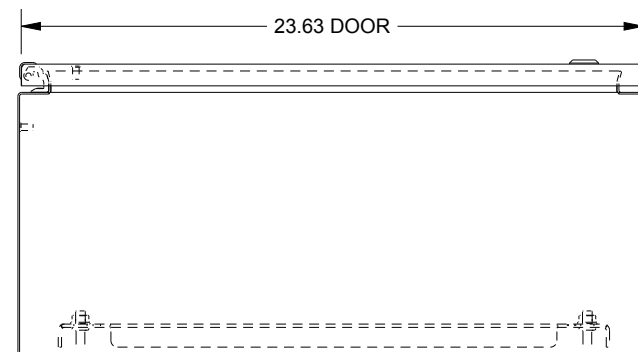

# SAGINAW CONTROL & ENGINEERING SCE-36EL2410SS6LP

TOP VIEW

LEFT SIDE VIEW

FRONT VIEW

RIGHT SIDE VIEW

EXTERNAL REAR VIEW

BOTTOM VIEW