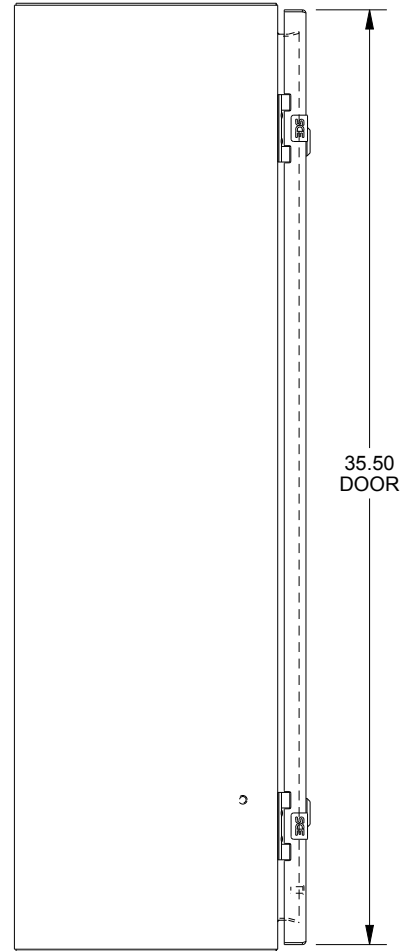

# SAGINAW CONTROL & ENGINEERING SCE-36EL2410SS6LP

TOP VIEW

LEFT SIDE VIEW

FRONT VIEW

RIGHT SIDE VIEW

EXTERNAL REAR VIEW

BOTTOM VIEW