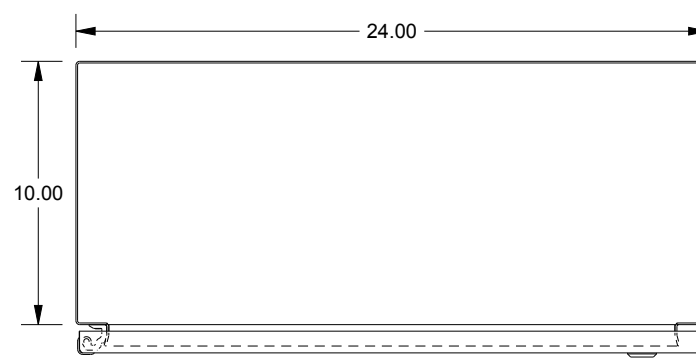

# SAGINAW CONTROL & ENGINEERING SCE-36EL2410SS6LP

TOP VIEW

LEFT SIDE VIEW

FRONT VIEW

RIGHT SIDE VIEW

EXTERNAL REAR VIEW

BOTTOM VIEW