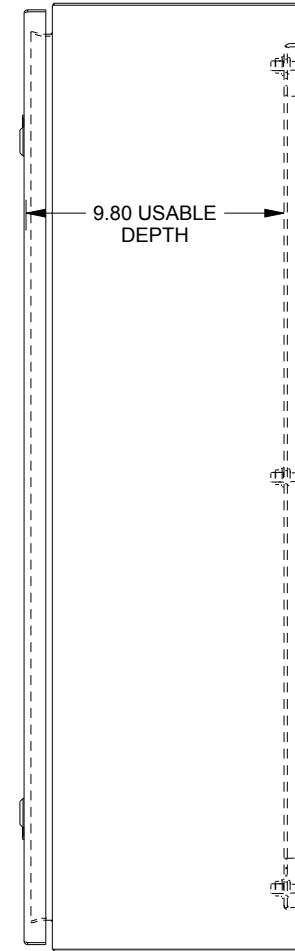

# SAGINAW CONTROL & ENGINEERING SCE-36EL2410SS6LP

TOP VIEW

LEFT SIDE VIEW

FRONT VIEW

RIGHT SIDE VIEW

EXTERNAL REAR VIEW

BOTTOM VIEW