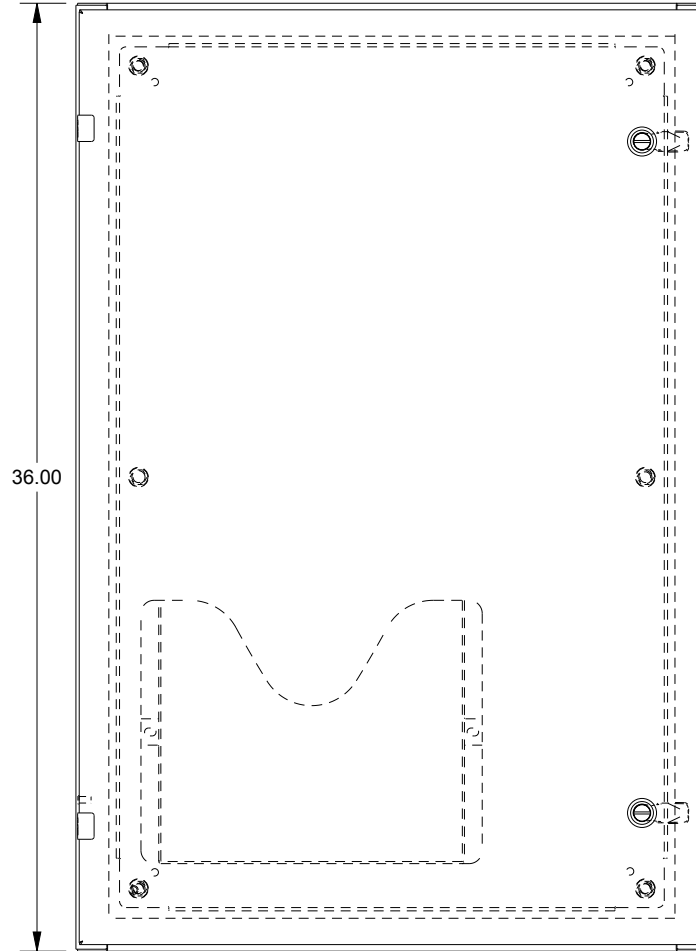

# SAGINAW CONTROL & ENGINEERING SCE-36EL2410SS6LP

TOP VIEW

LEFT SIDE VIEW

FRONT VIEW

RIGHT SIDE VIEW

EXTERNAL REAR VIEW

BOTTOM VIEW