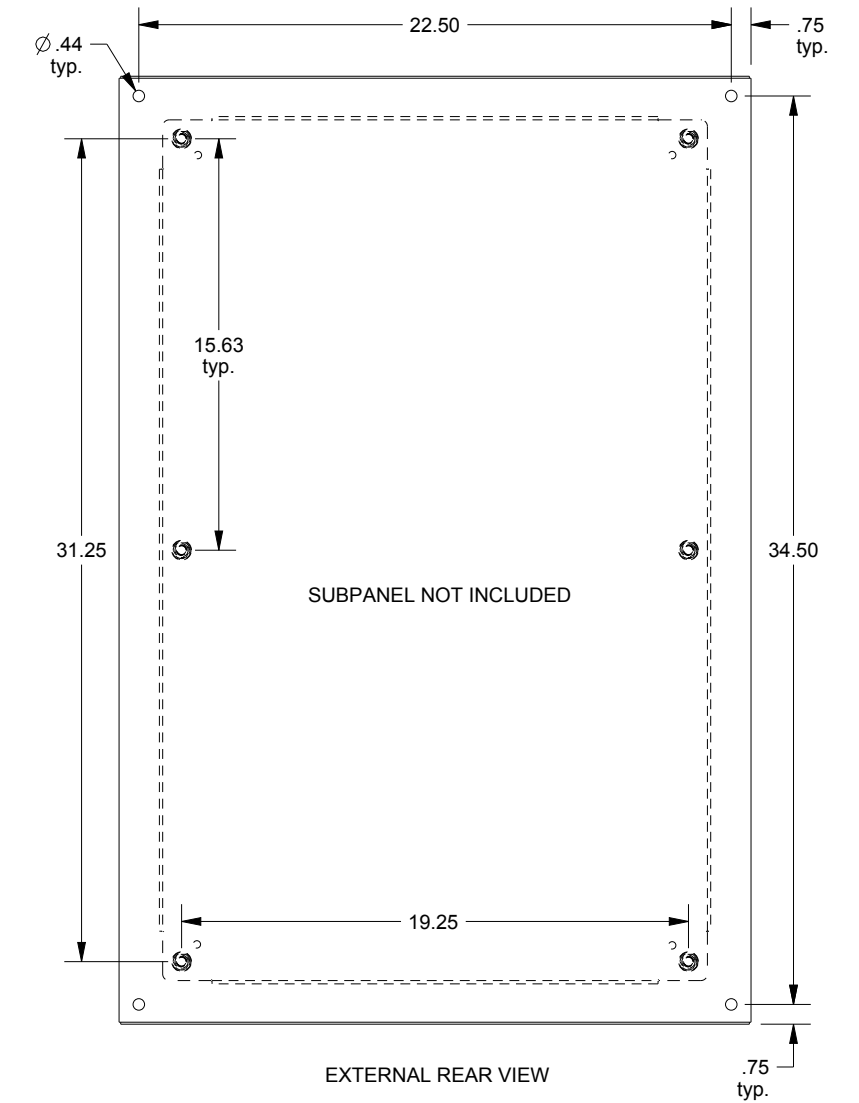

# SAGINAW CONTROL & ENGINEERING SCE-36EL2410SS6LP

TOP VIEW

LEFT SIDE VIEW

FRONT VIEW

RIGHT SIDE VIEW

EXTERNAL REAR VIEW

BOTTOM VIEW