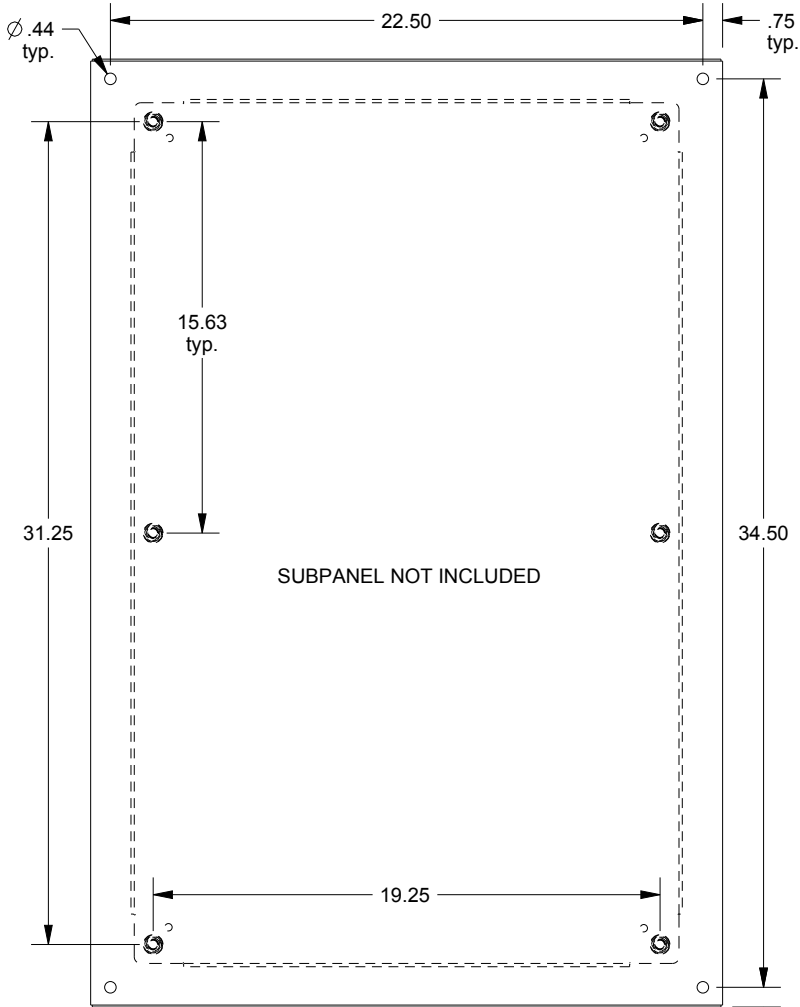

SAGINAW CONTROL & ENGINEERING

SCE-36EL2410LP = SCE-09 GRAY
 SCE-36EL2410LPLG = RAL 7035

TOP VIEW

LEFT SIDE VIEW

FRONT VIEW

RIGHT SIDE VIEW

EXTERNAL REAR VIEW

BOTTOM VIEW