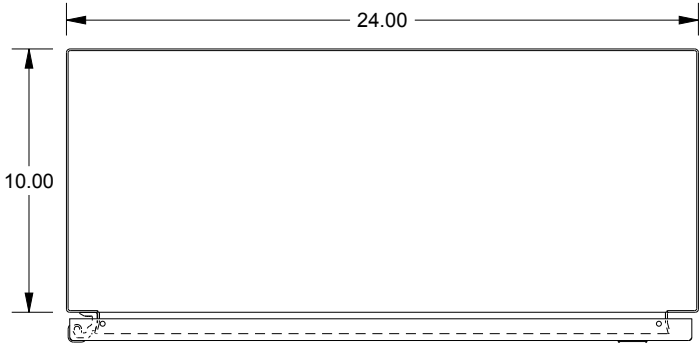

SAGINAW CONTROL & ENGINEERING

SCE-36EL2410LP = SCE-09 GRAY
 SCE-36EL2410LPLG = RAL 7035

TOP VIEW

LEFT SIDE VIEW

FRONT VIEW

RIGHT SIDE VIEW

EXTERNAL REAR VIEW

BOTTOM VIEW