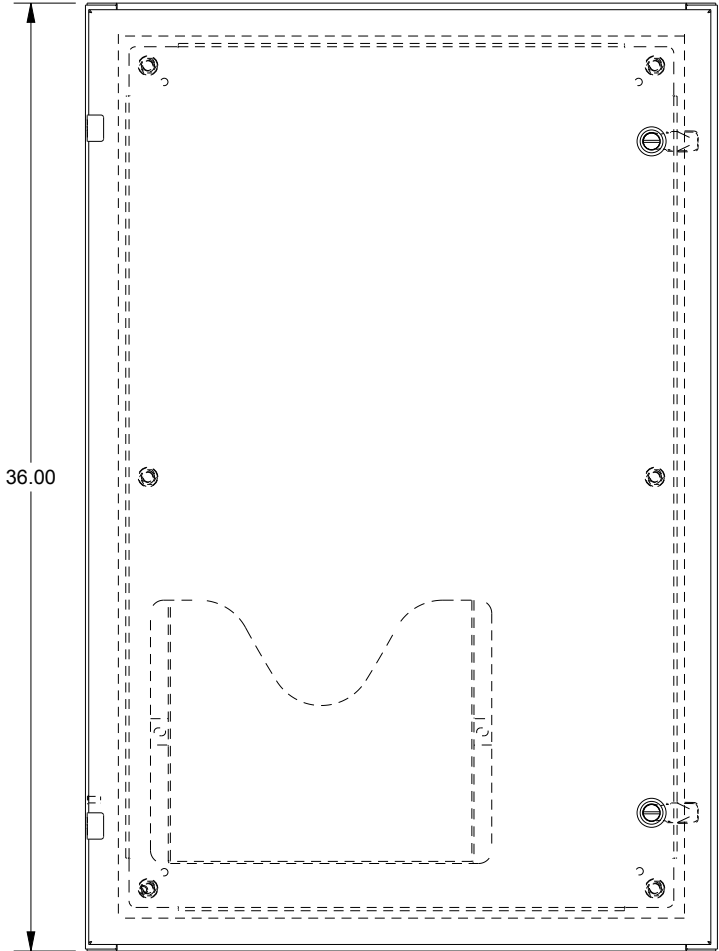

SAGINAW CONTROL & ENGINEERING

SCE-36EL2410LP = SCE-09 GRAY
 SCE-36EL2410LPLG = RAL 7035

TOP VIEW

LEFT SIDE VIEW

FRONT VIEW

RIGHT SIDE VIEW

EXTERNAL REAR VIEW

BOTTOM VIEW