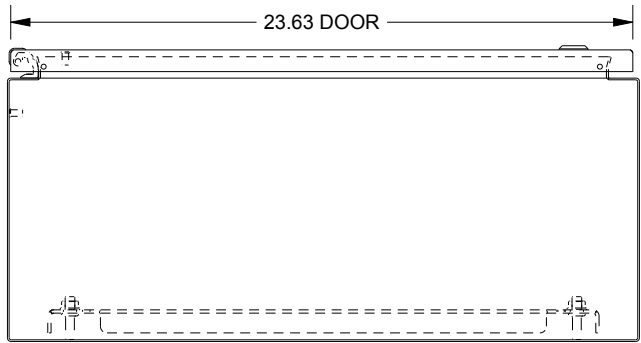

SAGINAW CONTROL & ENGINEERING

SCE-36EL2410LP = SCE-09 GRAY
 SCE-36EL2410LPLG = RAL 7035

TOP VIEW

LEFT SIDE VIEW

FRONT VIEW

RIGHT SIDE VIEW

EXTERNAL REAR VIEW

BOTTOM VIEW