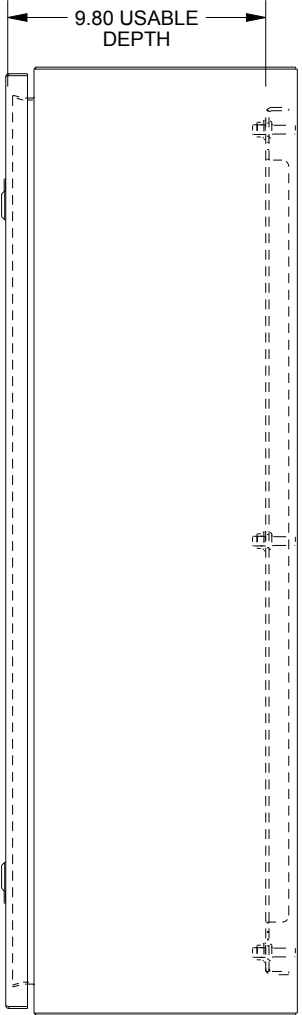

SAGINAW CONTROL & ENGINEERING

SCE-36EL2410LP = SCE-09 GRAY
 SCE-36EL2410LPLG = RAL 7035

TOP VIEW

LEFT SIDE VIEW

FRONT VIEW

RIGHT SIDE VIEW

EXTERNAL REAR VIEW

BOTTOM VIEW