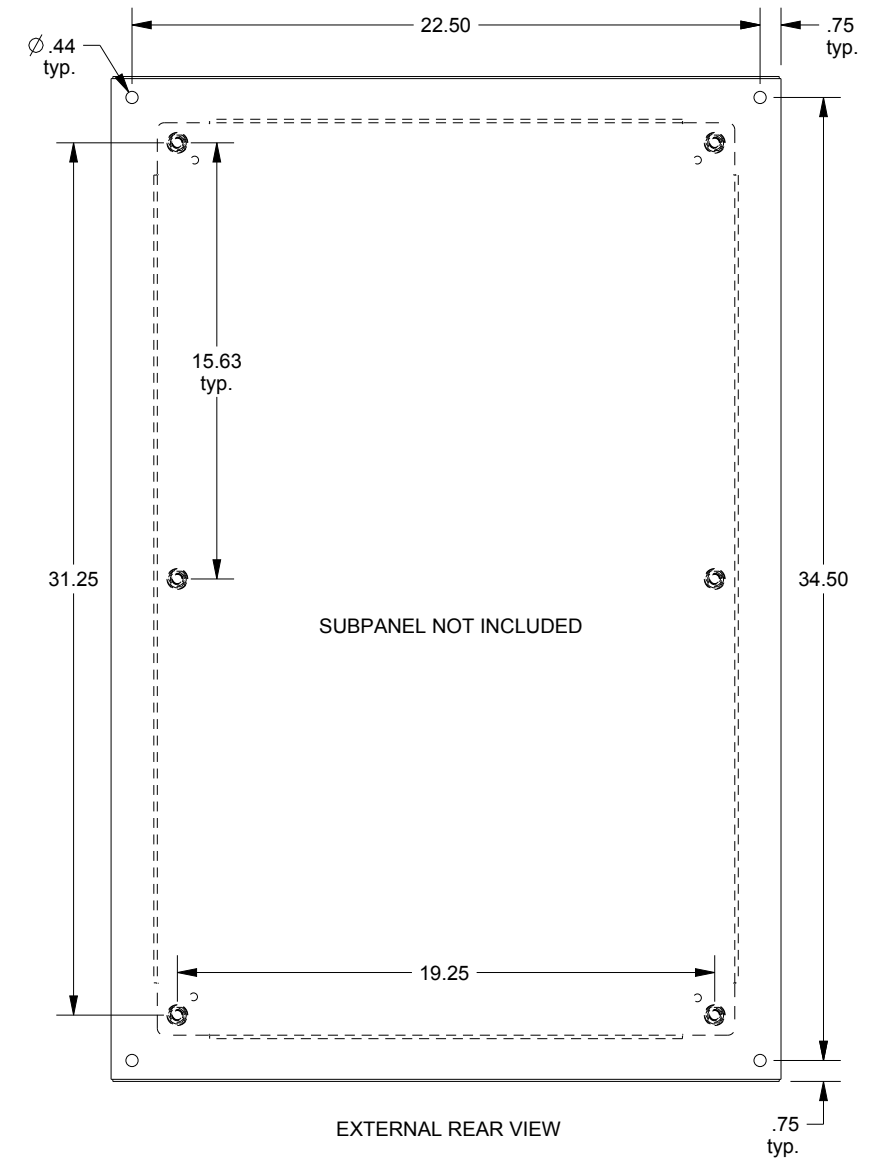

SAGINAW CONTROL & ENGINEERING

SCE-36EL2408SSLP

TOP VIEW

LEFT SIDE VIEW

FRONT VIEW

RIGHT SIDE VIEW

EXTERNAL REAR VIEW

BOTTOM VIEW