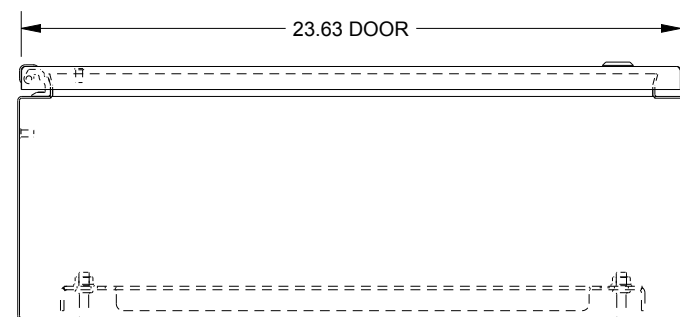

SAGINAW CONTROL & ENGINEERING

SCE-36EL2408SSLP

TOP VIEW

LEFT SIDE VIEW

FRONT VIEW

RIGHT SIDE VIEW

EXTERNAL REAR VIEW

BOTTOM VIEW