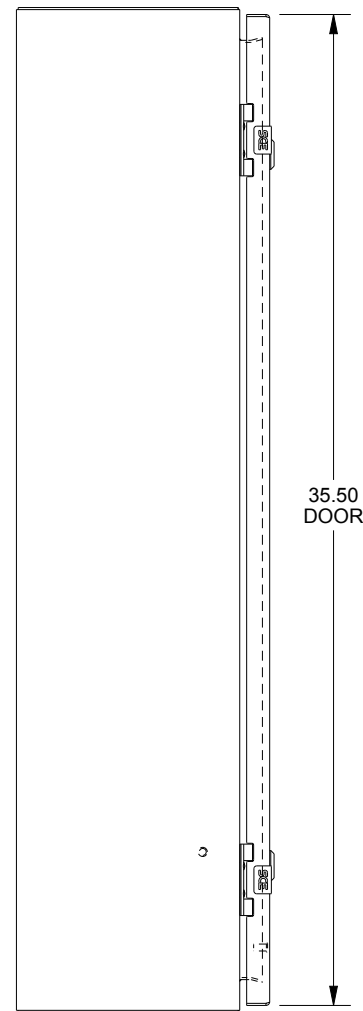

SAGINAW CONTROL & ENGINEERING

SCE-36EL2408SSLP

TOP VIEW

LEFT SIDE VIEW

FRONT VIEW

RIGHT SIDE VIEW

EXTERNAL REAR VIEW

BOTTOM VIEW