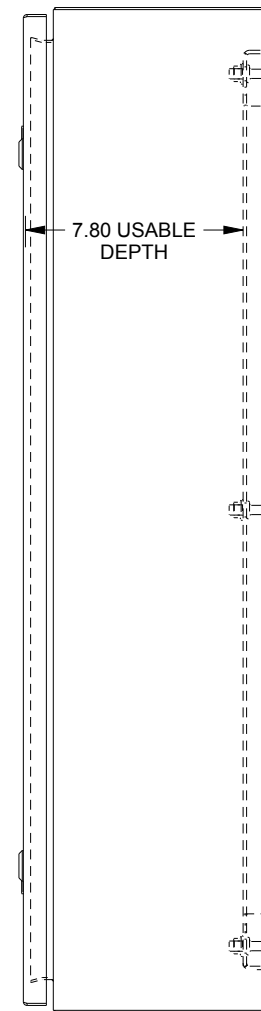

SAGINAW CONTROL & ENGINEERING

SCE-36EL2408SSLP

TOP VIEW

LEFT SIDE VIEW

FRONT VIEW

RIGHT SIDE VIEW

EXTERNAL REAR VIEW

BOTTOM VIEW