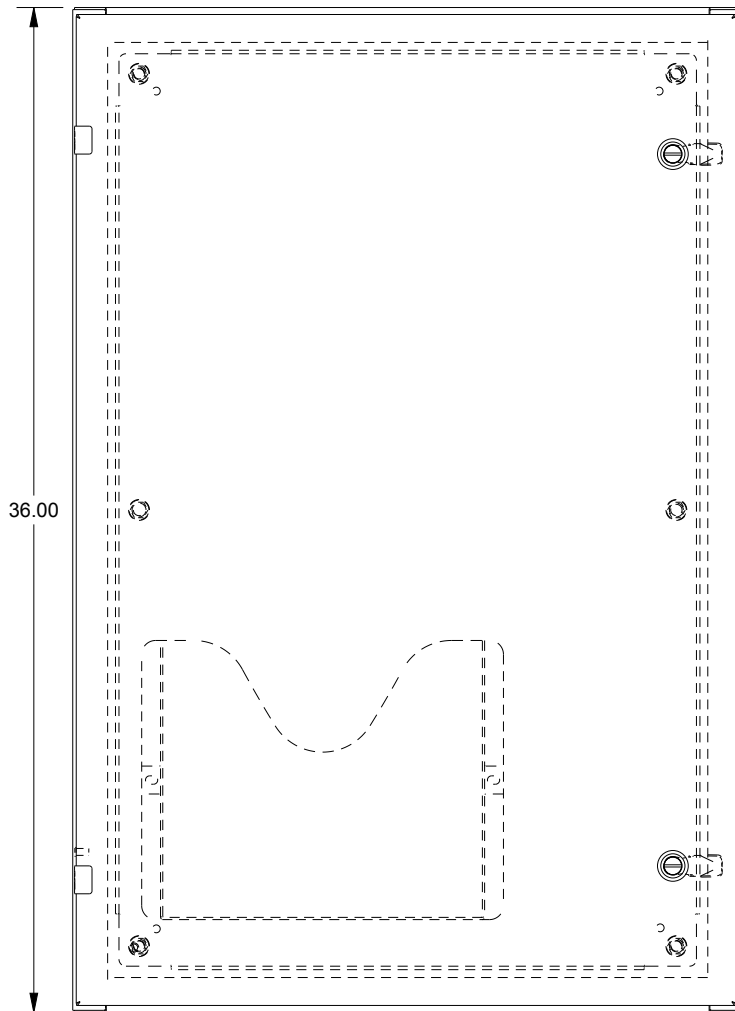

SAGINAW CONTROL & ENGINEERING

SCE-36EL2408SSLP

TOP VIEW

LEFT SIDE VIEW

FRONT VIEW

RIGHT SIDE VIEW

EXTERNAL REAR VIEW

BOTTOM VIEW