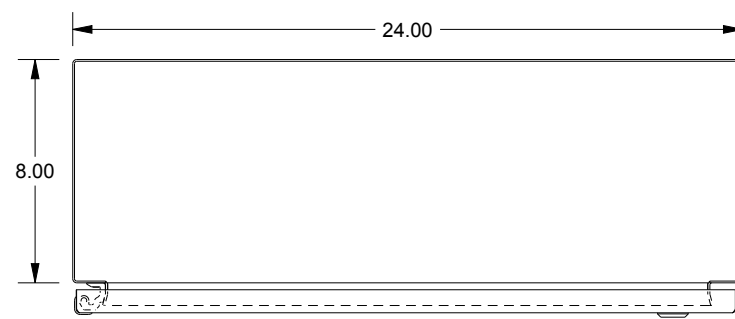

SAGINAW CONTROL & ENGINEERING

SCE-36EL2408SSLP

TOP VIEW

LEFT SIDE VIEW

FRONT VIEW

RIGHT SIDE VIEW

EXTERNAL REAR VIEW

BOTTOM VIEW