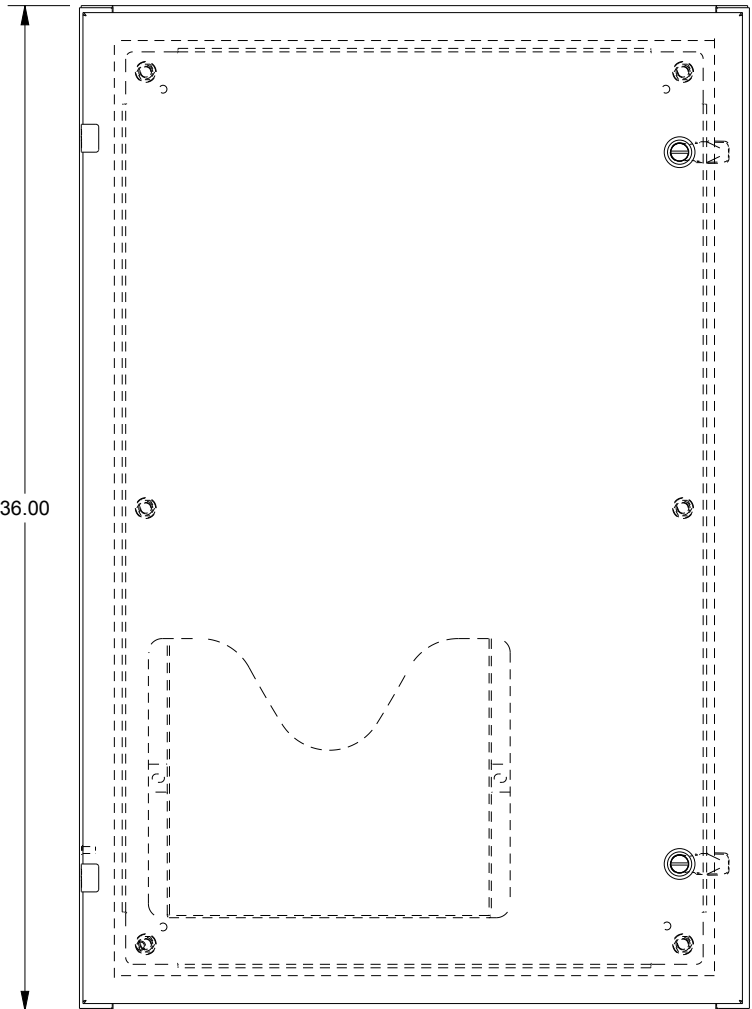

SAGINAW CONTROL & ENGINEERING

SCE-36EL2408LP = SCE-09 GRAY
 SCE-36EL2408LPLG = RAL 7035

TOP VIEW

LEFT SIDE VIEW

FRONT VIEW

RIGHT SIDE VIEW

EXTERNAL REAR VIEW

BOTTOM VIEW