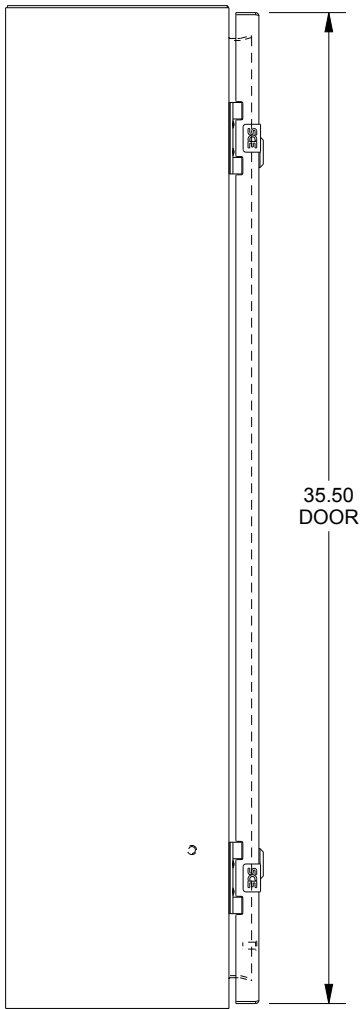

SAGINAW CONTROL & ENGINEERING

SCE-36EL2408LP = SCE-09 GRAY
 SCE-36EL2408LPLG = RAL 7035

TOP VIEW

LEFT SIDE VIEW

FRONT VIEW

RIGHT SIDE VIEW

EXTERNAL REAR VIEW

BOTTOM VIEW