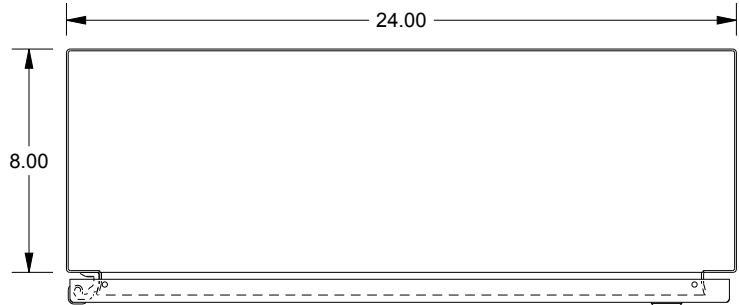

SAGINAW CONTROL & ENGINEERING

SCE-36EL2408LP = SCE-09 GRAY
 SCE-36EL2408LPLG = RAL 7035

TOP VIEW

LEFT SIDE VIEW

FRONT VIEW

RIGHT SIDE VIEW

EXTERNAL REAR VIEW

BOTTOM VIEW