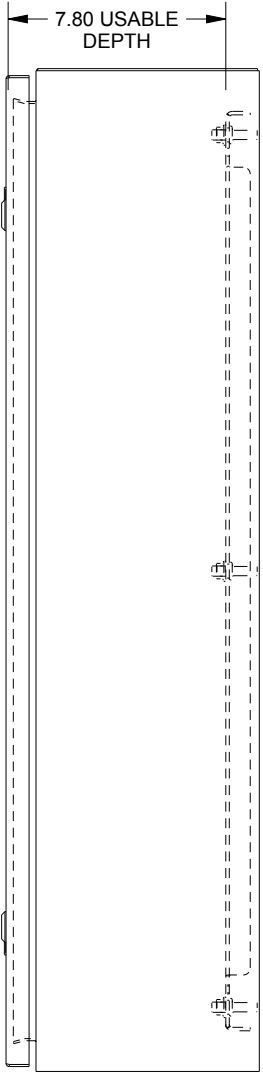

SAGINAW CONTROL & ENGINEERING

SCE-36EL2408LP = SCE-09 GRAY
 SCE-36EL2408LPLG = RAL 7035

TOP VIEW

LEFT SIDE VIEW

FRONT VIEW

RIGHT SIDE VIEW

EXTERNAL REAR VIEW

BOTTOM VIEW