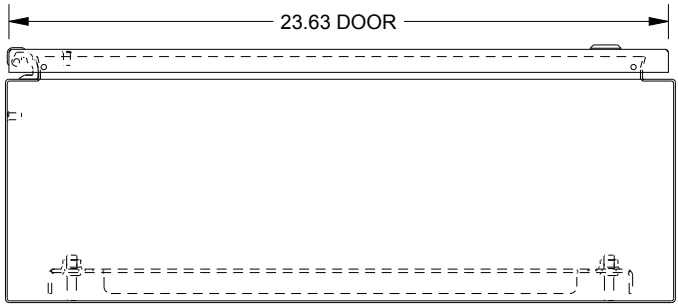

SAGINAW CONTROL & ENGINEERING

SCE-36EL2408LP = SCE-09 GRAY
 SCE-36EL2408LPLG = RAL 7035

TOP VIEW

LEFT SIDE VIEW

FRONT VIEW

RIGHT SIDE VIEW

EXTERNAL REAR VIEW

BOTTOM VIEW