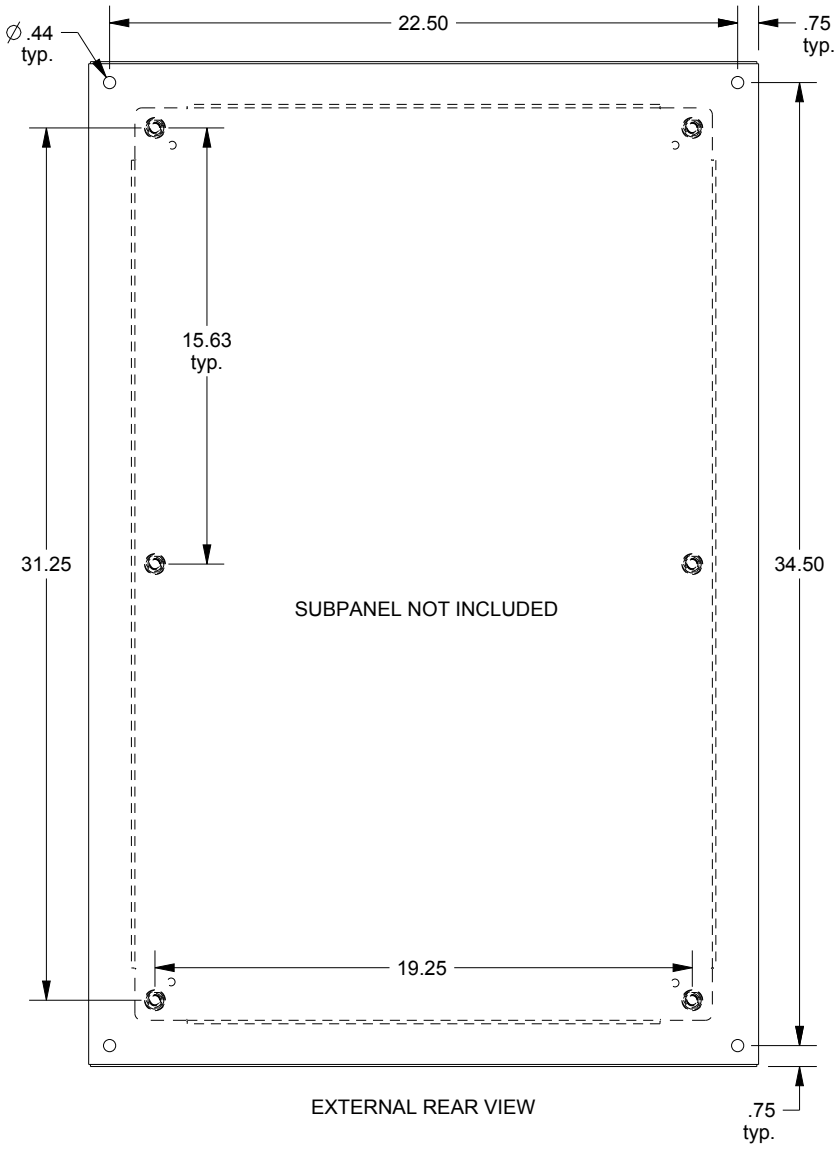

SAGINAW CONTROL & ENGINEERING

SCE-36EL2408LP = SCE-09 GRAY
 SCE-36EL2408LPLG = RAL 7035

TOP VIEW

LEFT SIDE VIEW

FRONT VIEW

RIGHT SIDE VIEW

EXTERNAL REAR VIEW

BOTTOM VIEW