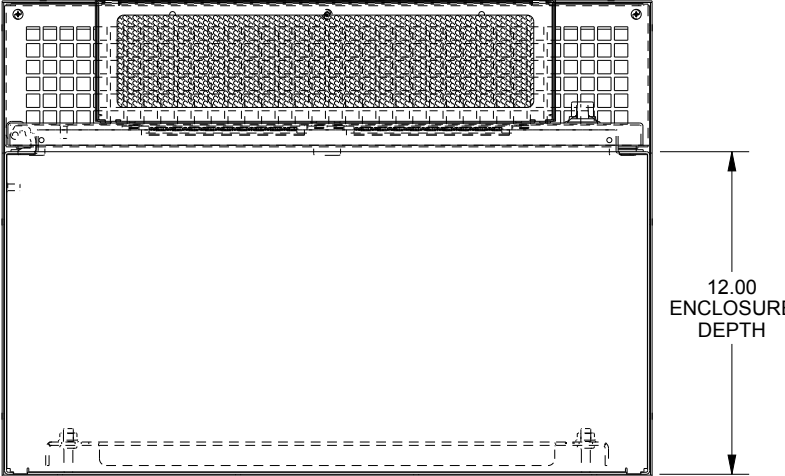

SAGINAW CONTROL & ENGINEERING

SCE-35VR2412

TOP VIEW

BOTTOM VIEW

LEFT SIDE VIEW

FRONT VIEW

RIGHT SIDE VIEW

EXTERNAL REAR VIEW