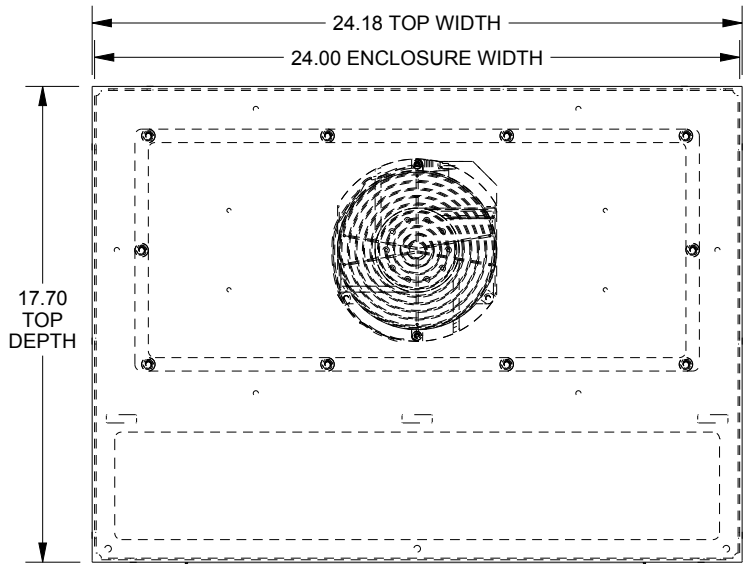

SAGINAW CONTROL & ENGINEERING

SCE-35VR2412

TOP VIEW

BOTTOM VIEW

LEFT SIDE VIEW

FRONT VIEW

RIGHT SIDE VIEW

EXTERNAL REAR VIEW