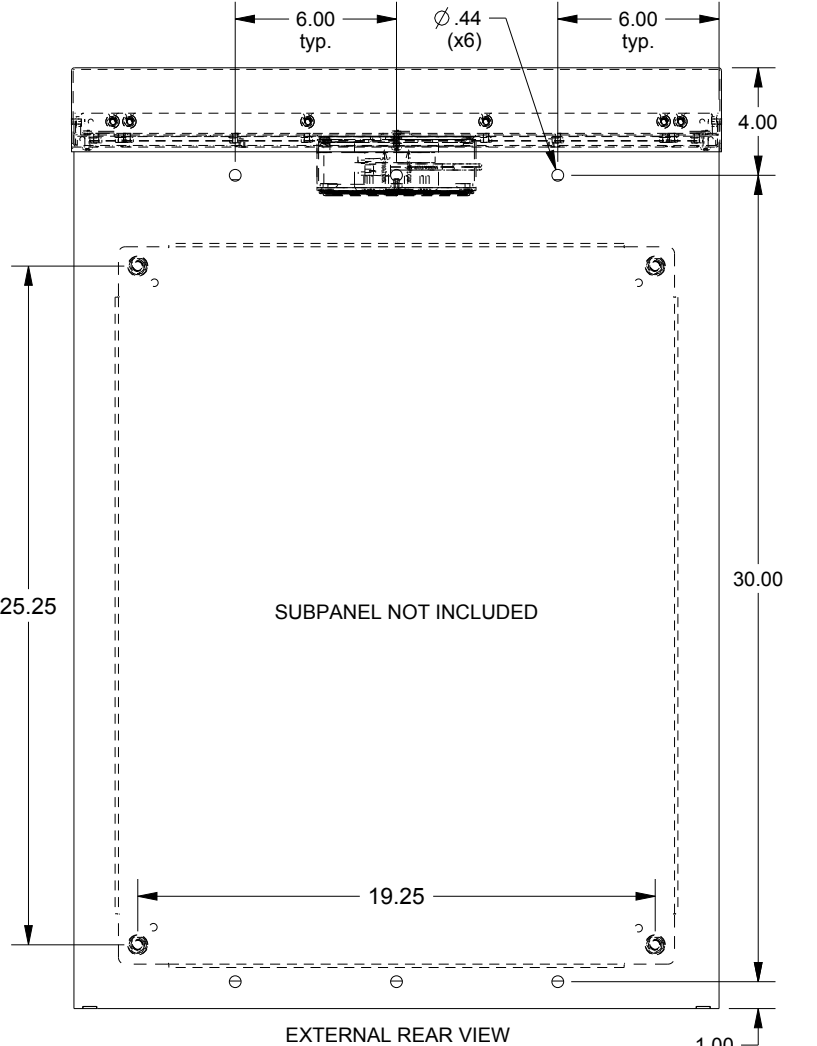

SAGINAW CONTROL & ENGINEERING

SCE-35VR2412

TOP VIEW

BOTTOM VIEW

LEFT SIDE VIEW

FRONT VIEW

RIGHT SIDE VIEW

EXTERNAL REAR VIEW