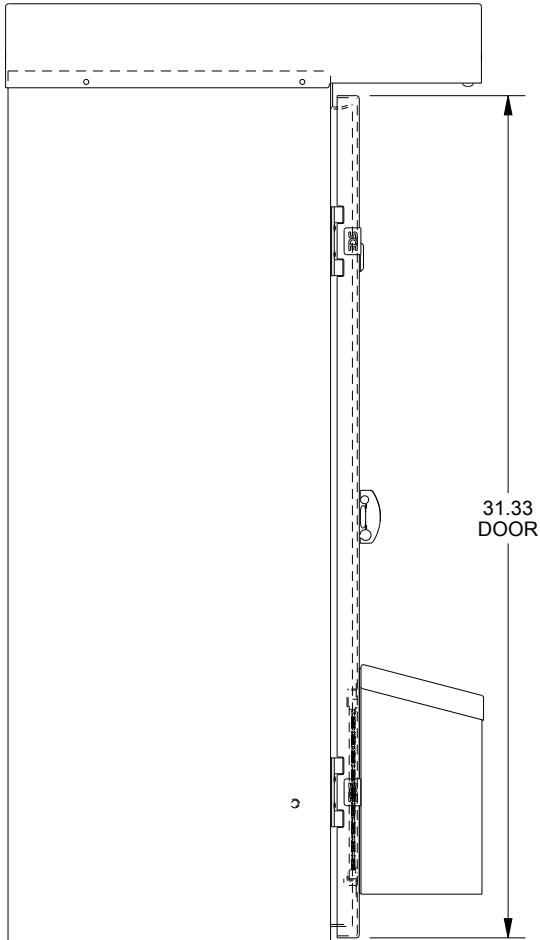

SAGINAW CONTROL & ENGINEERING

SCE-35VR2412

TOP VIEW

BOTTOM VIEW

LEFT SIDE VIEW

FRONT VIEW

RIGHT SIDE VIEW

EXTERNAL REAR VIEW