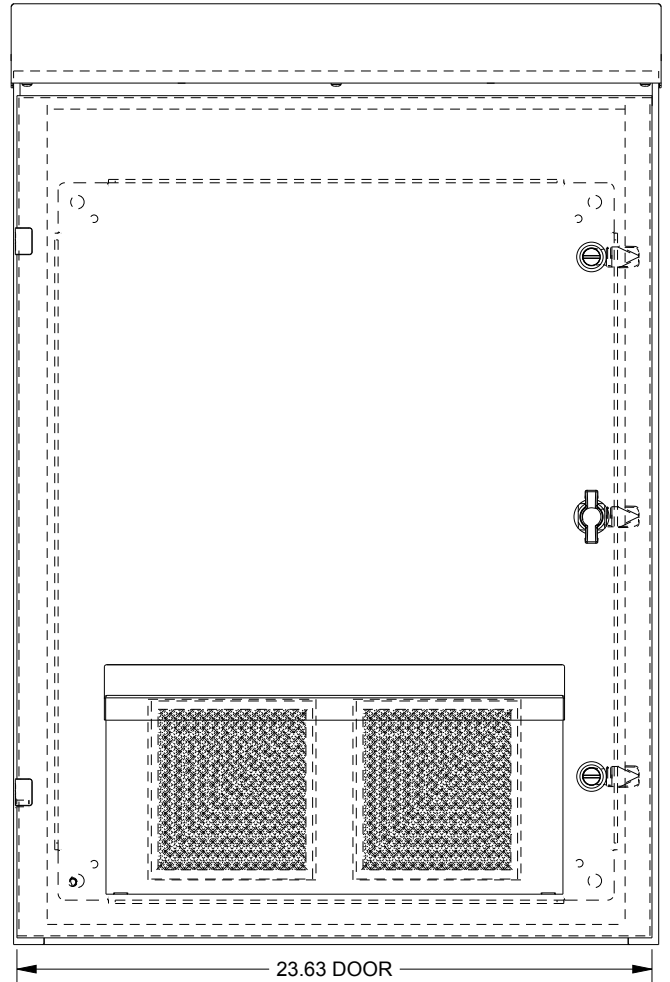

SAGINAW CONTROL & ENGINEERING

SCE-35VR2412

TOP VIEW

BOTTOM VIEW

LEFT SIDE VIEW

FRONT VIEW

RIGHT SIDE VIEW

EXTERNAL REAR VIEW