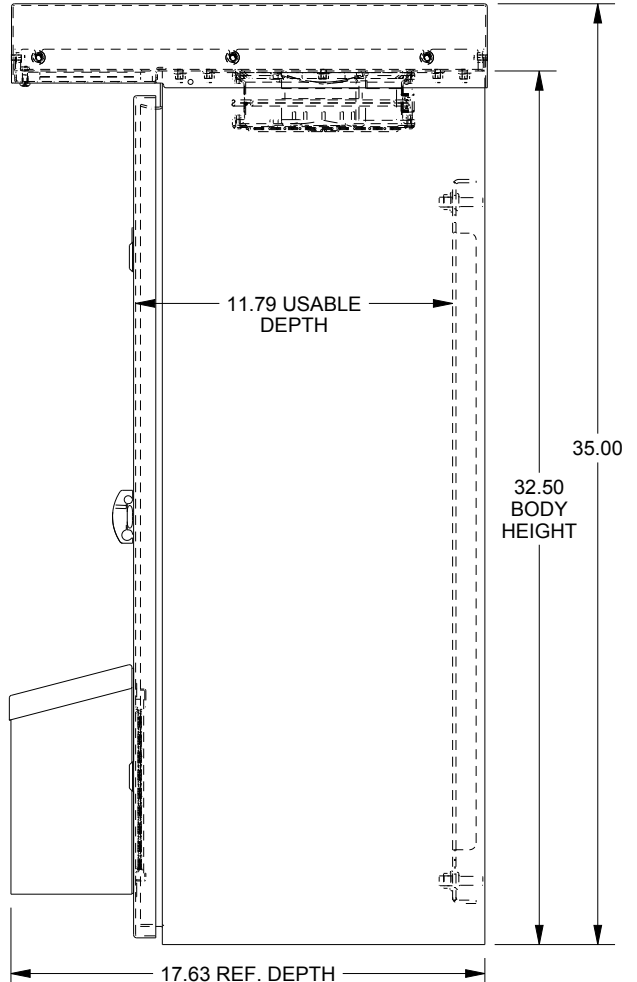

SAGINAW CONTROL & ENGINEERING

SCE-35VR2412

TOP VIEW

BOTTOM VIEW

LEFT SIDE VIEW

FRONT VIEW

RIGHT SIDE VIEW

EXTERNAL REAR VIEW