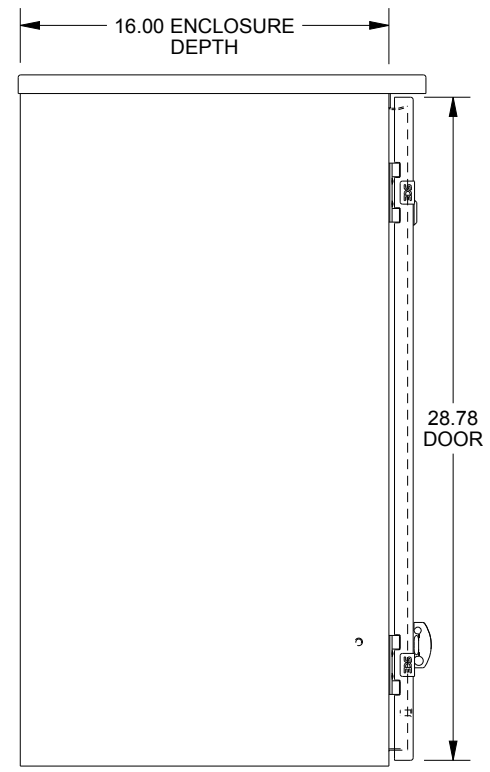

SAGINAW CONTROL & ENGINEERING

SCE-30R2416LP

TOP VIEW

LEFT SIDE VIEW

FRONT VIEW

RIGHT SIDE VIEW

EXTERNAL REAR VIEW

BOTTOM VIEW