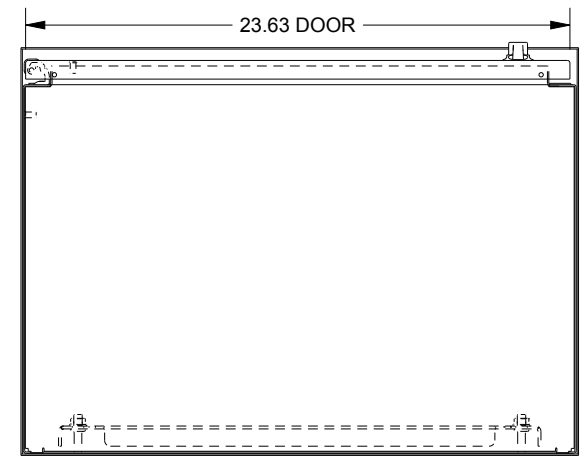

SAGINAW CONTROL & ENGINEERING

SCE-30R2416LP

TOP VIEW

LEFT SIDE VIEW

FRONT VIEW

RIGHT SIDE VIEW

EXTERNAL REAR VIEW

BOTTOM VIEW