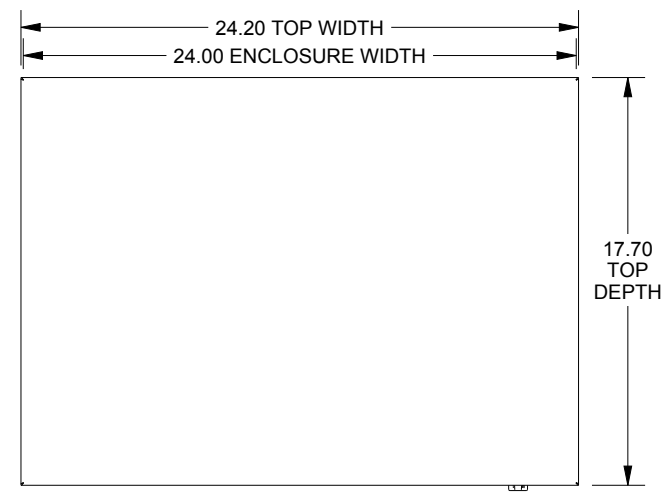

SAGINAW CONTROL & ENGINEERING

SCE-30R2416LP

TOP VIEW

LEFT SIDE VIEW

FRONT VIEW

RIGHT SIDE VIEW

EXTERNAL REAR VIEW

BOTTOM VIEW