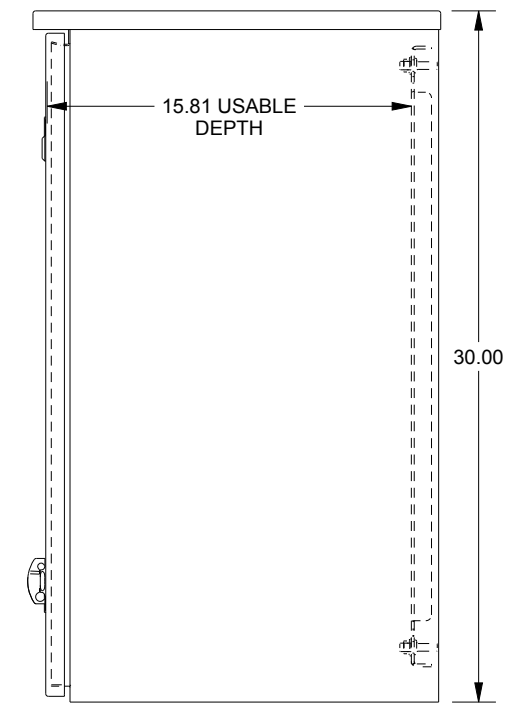

SAGINAW CONTROL & ENGINEERING

SCE-30R2416LP

TOP VIEW

LEFT SIDE VIEW

FRONT VIEW

RIGHT SIDE VIEW

EXTERNAL REAR VIEW

BOTTOM VIEW