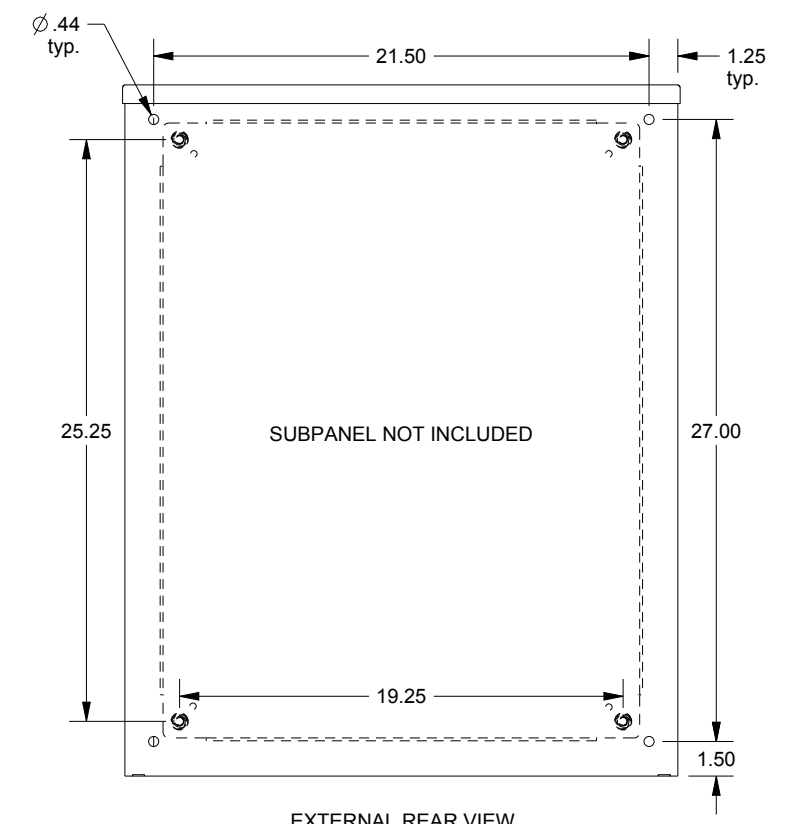

SAGINAW CONTROL & ENGINEERING

SCE-30R2416LP

TOP VIEW

LEFT SIDE VIEW

FRONT VIEW

RIGHT SIDE VIEW

EXTERNAL REAR VIEW

BOTTOM VIEW