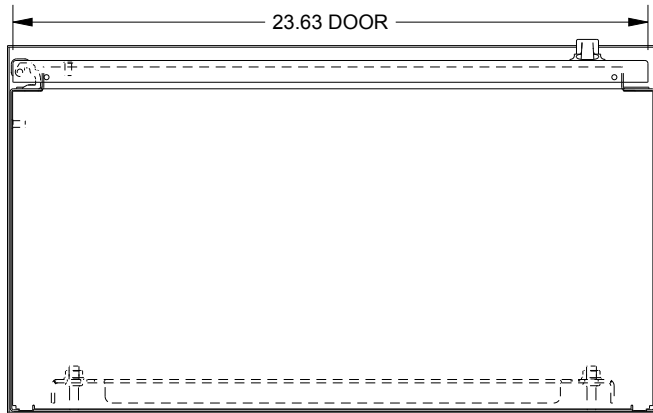

SAGINAW CONTROL & ENGINEERING

SCE-30R2412LP

TOP VIEW

LEFT SIDE VIEW

FRONT VIEW

RIGHT SIDE VIEW

EXTERNAL REAR VIEW

BOTTOM VIEW