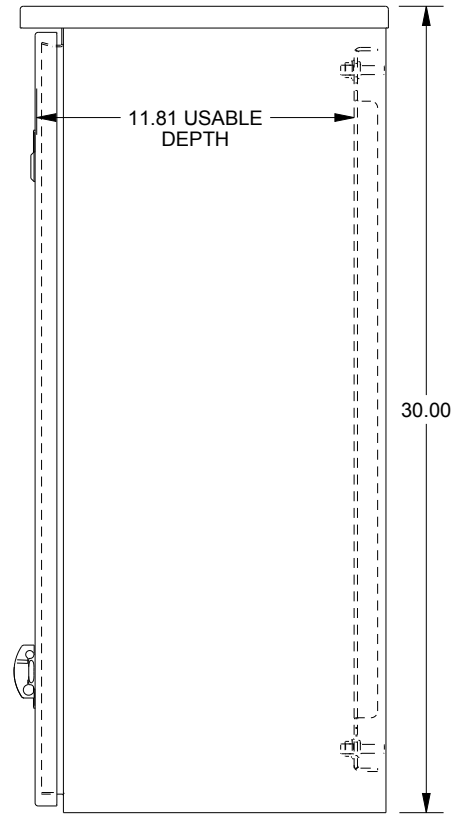

SAGINAW CONTROL & ENGINEERING

SCE-30R2412LP

TOP VIEW

LEFT SIDE VIEW

FRONT VIEW

RIGHT SIDE VIEW

EXTERNAL REAR VIEW

BOTTOM VIEW