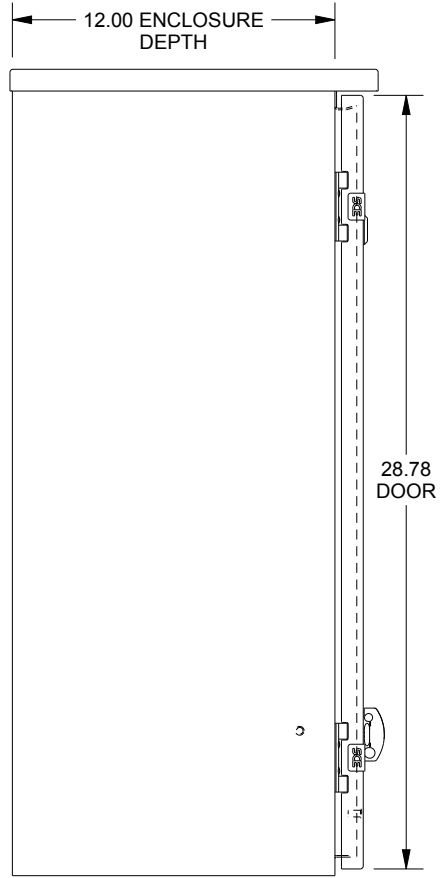

SAGINAW CONTROL & ENGINEERING

SCE-30R2412LP

TOP VIEW

LEFT SIDE VIEW

FRONT VIEW

RIGHT SIDE VIEW

EXTERNAL REAR VIEW

BOTTOM VIEW