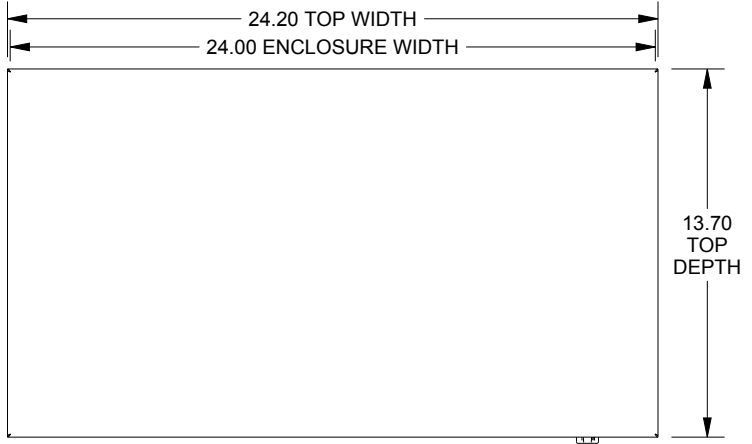

SAGINAW CONTROL & ENGINEERING

SCE-30R2412LP

TOP VIEW

LEFT SIDE VIEW

FRONT VIEW

RIGHT SIDE VIEW

EXTERNAL REAR VIEW

BOTTOM VIEW