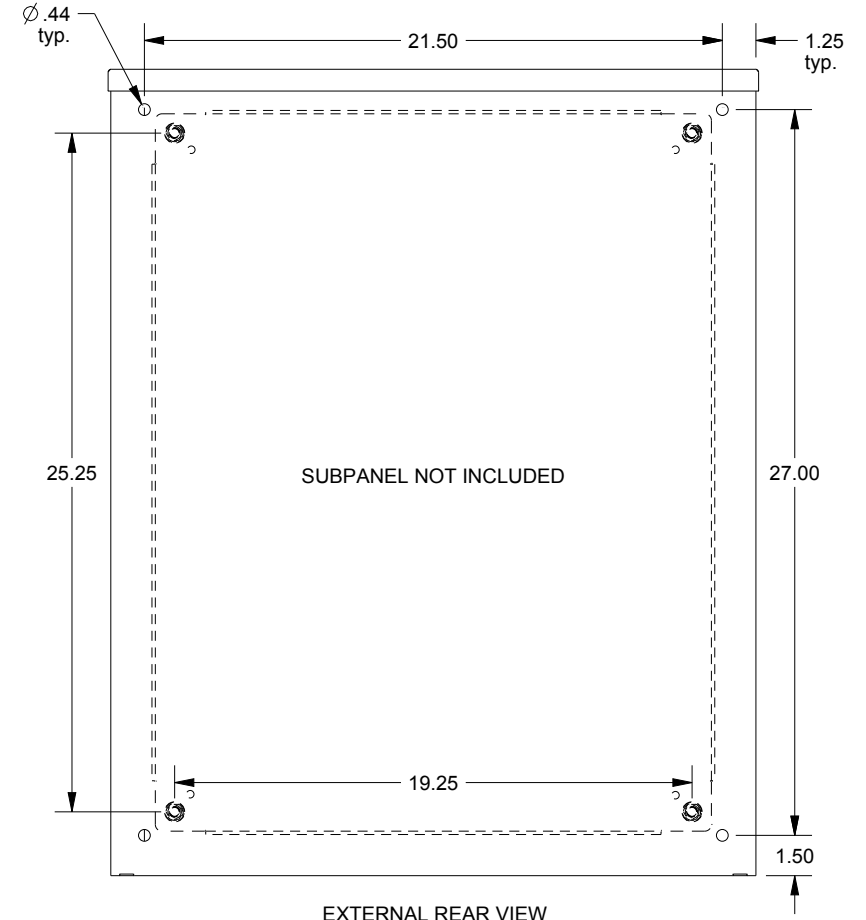

SAGINAW CONTROL & ENGINEERING

SCE-30R2412LP

TOP VIEW

LEFT SIDE VIEW

FRONT VIEW

RIGHT SIDE VIEW

EXTERNAL REAR VIEW

BOTTOM VIEW