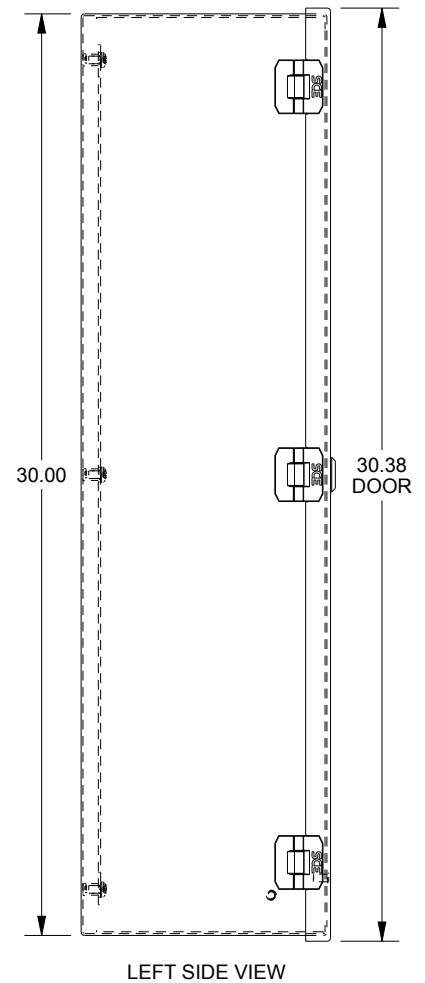

SAGINAW CONTROL & ENGINEERING

SCE-30N3008LP

MOUNTING HOLE DETAIL
(4pics.)