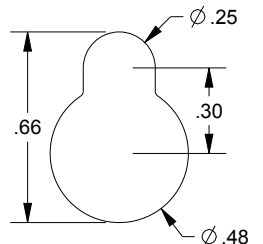

SAGINAW CONTROL & ENGINEERING

SCE-30N3008LP

MOUNTING HOLE DETAIL
(4pics.)