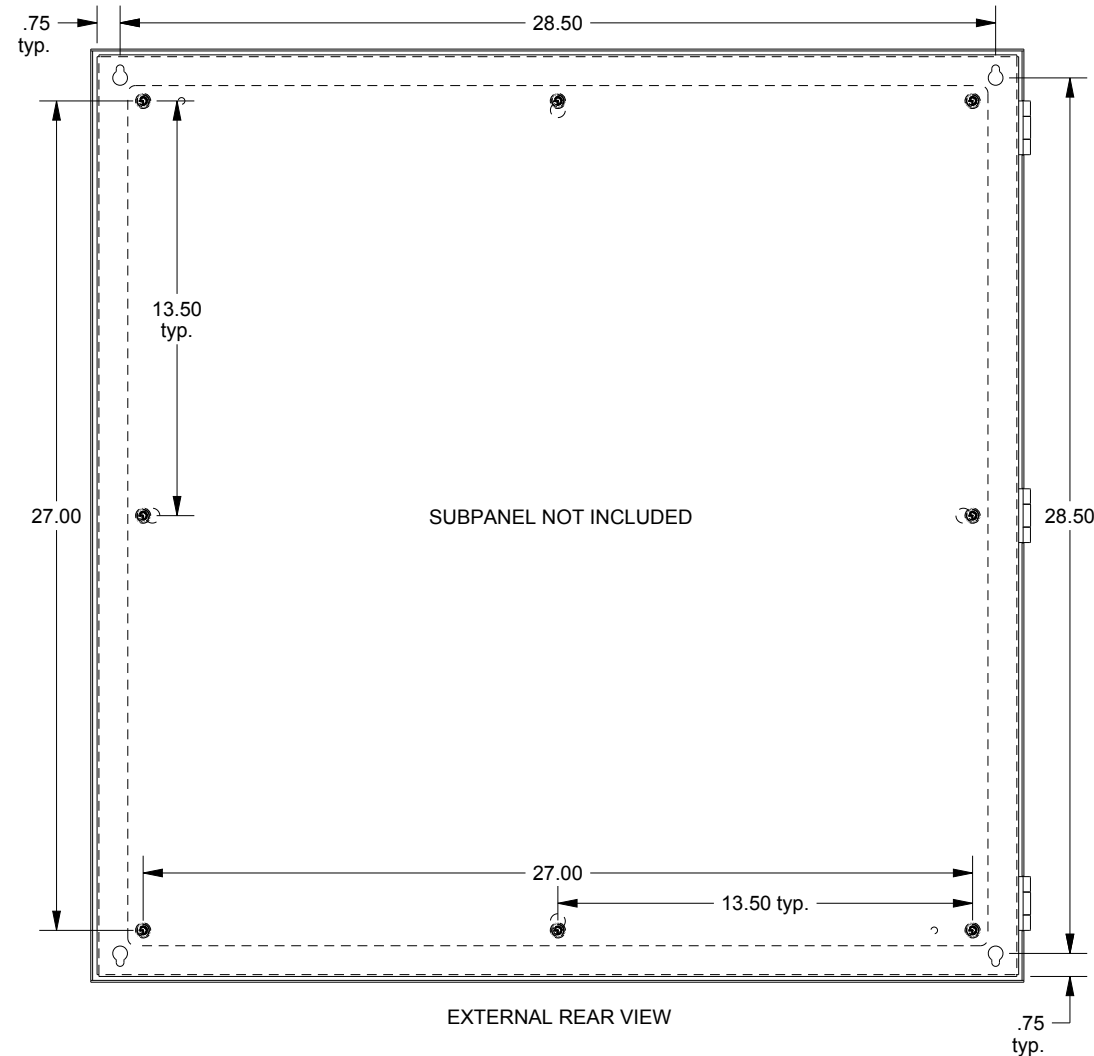

SAGINAW CONTROL & ENGINEERING

SCE-30N3008LP

MOUNTING HOLE DETAIL
(4pics.)