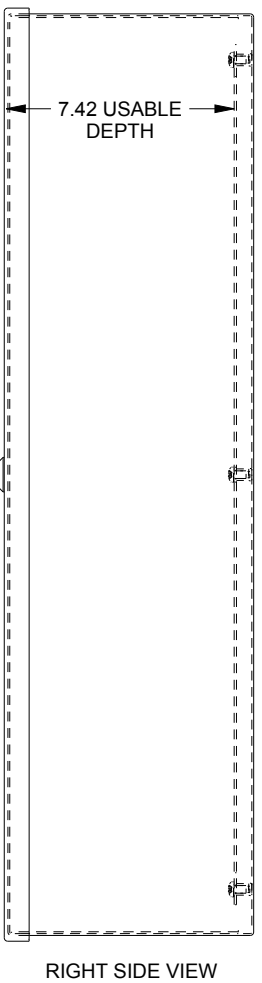

SAGINAW CONTROL & ENGINEERING

SCE-30N3008LP

MOUNTING HOLE DETAIL
(4pics.)