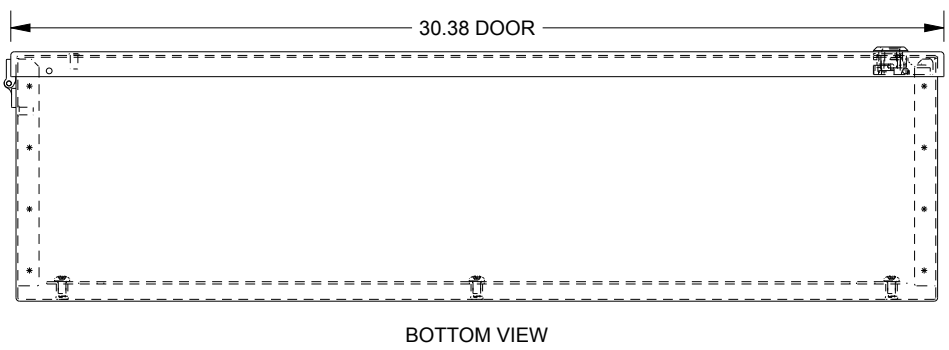

SAGINAW CONTROL & ENGINEERING

SCE-30N3008LP

MOUNTING HOLE DETAIL
(4pics.)