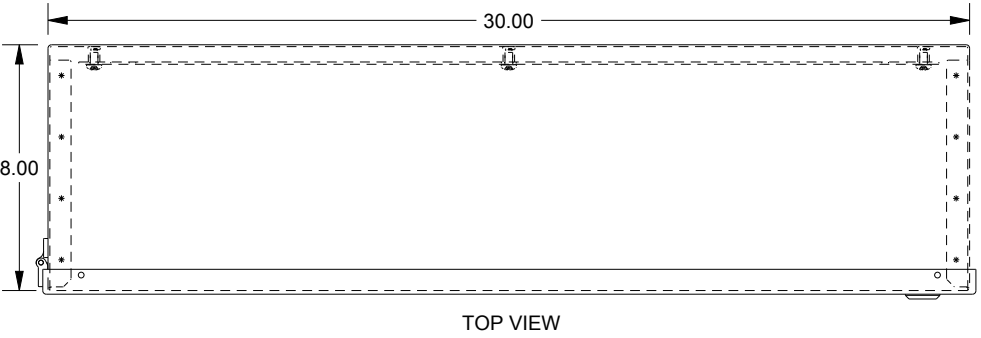

SAGINAW CONTROL & ENGINEERING

SCE-30N3008LP

MOUNTING HOLE DETAIL
(4pics.)