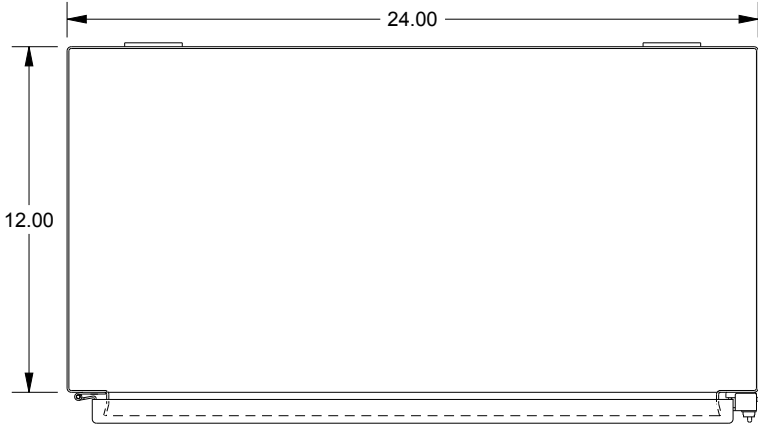

SAGINAW CONTROL & ENGINEERING

SCE-30H2412SS6LP

TOP VIEW

LEFT SIDE VIEW

FRONT VIEW

RIGHT SIDE VIEW

EXTERNAL REAR VIEW

BOTTOM VIEW