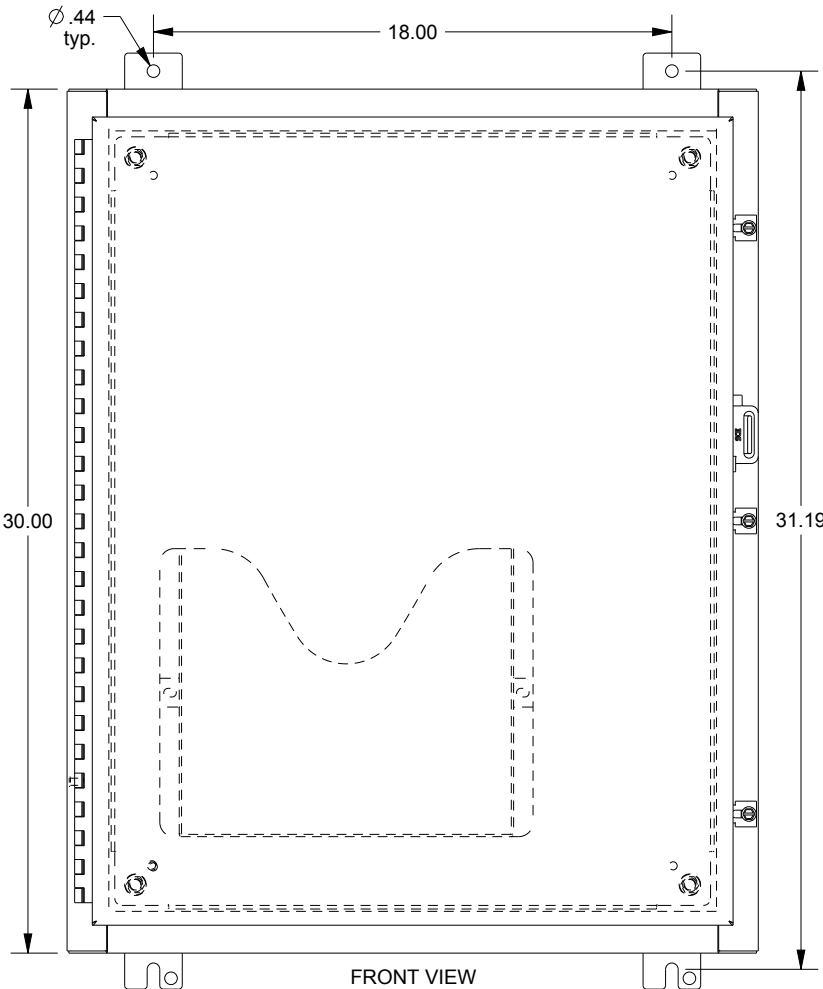

SAGINAW CONTROL & ENGINEERING

SCE-30H2412SS6LP

TOP VIEW

LEFT SIDE VIEW

FRONT VIEW

RIGHT SIDE VIEW

EXTERNAL REAR VIEW

BOTTOM VIEW