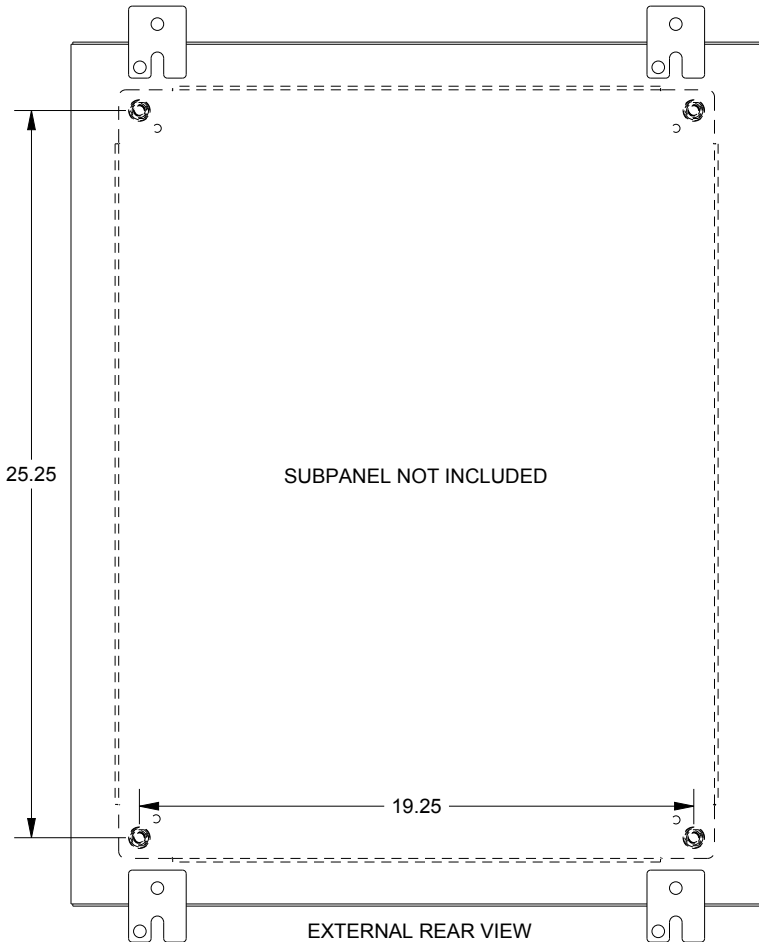

SAGINAW CONTROL & ENGINEERING

SCE-30H2412SS6LP

TOP VIEW

LEFT SIDE VIEW

FRONT VIEW

RIGHT SIDE VIEW

EXTERNAL REAR VIEW

BOTTOM VIEW