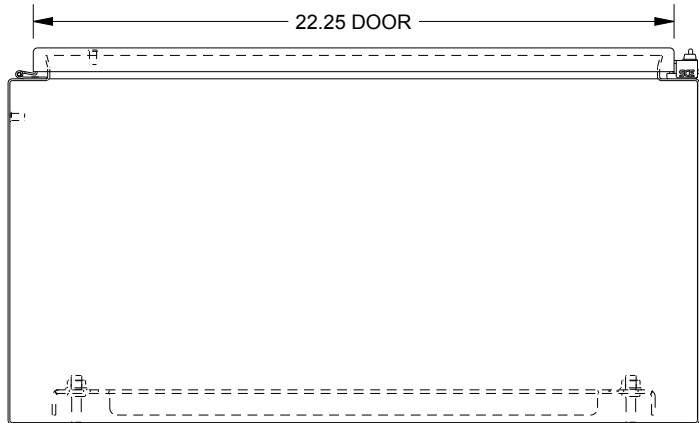

SAGINAW CONTROL & ENGINEERING

SCE-30H2412SS6LP

TOP VIEW

LEFT SIDE VIEW

FRONT VIEW

RIGHT SIDE VIEW

EXTERNAL REAR VIEW

BOTTOM VIEW