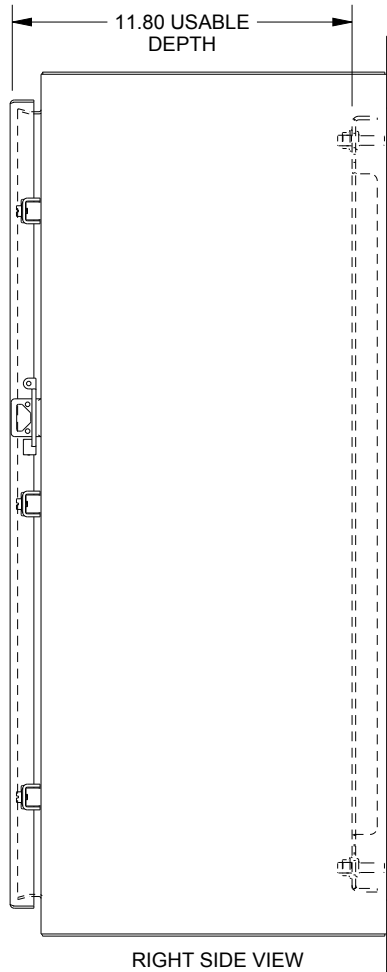

SAGINAW CONTROL & ENGINEERING

SCE-30H2412SS6LP

TOP VIEW

LEFT SIDE VIEW

FRONT VIEW

RIGHT SIDE VIEW

EXTERNAL REAR VIEW

BOTTOM VIEW