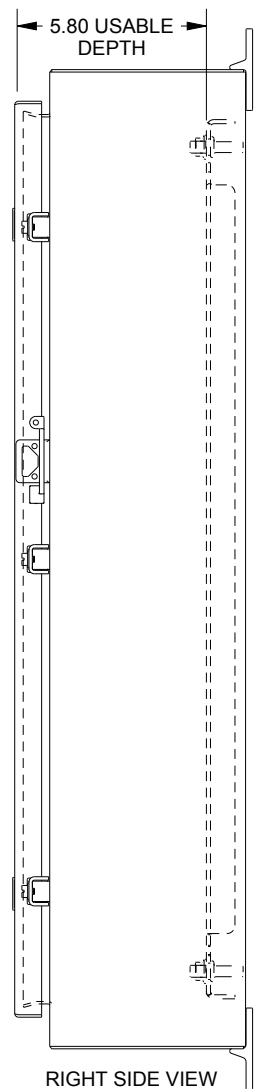

SAGINAW CONTROL & ENGINEERING SCE-30H2406LP

TOP VIEW

LEFT SIDE VIEW

FRONT VIEW

RIGHT SIDE VIEW

EXTERNAL REAR VIEW

BOTTOM VIEW