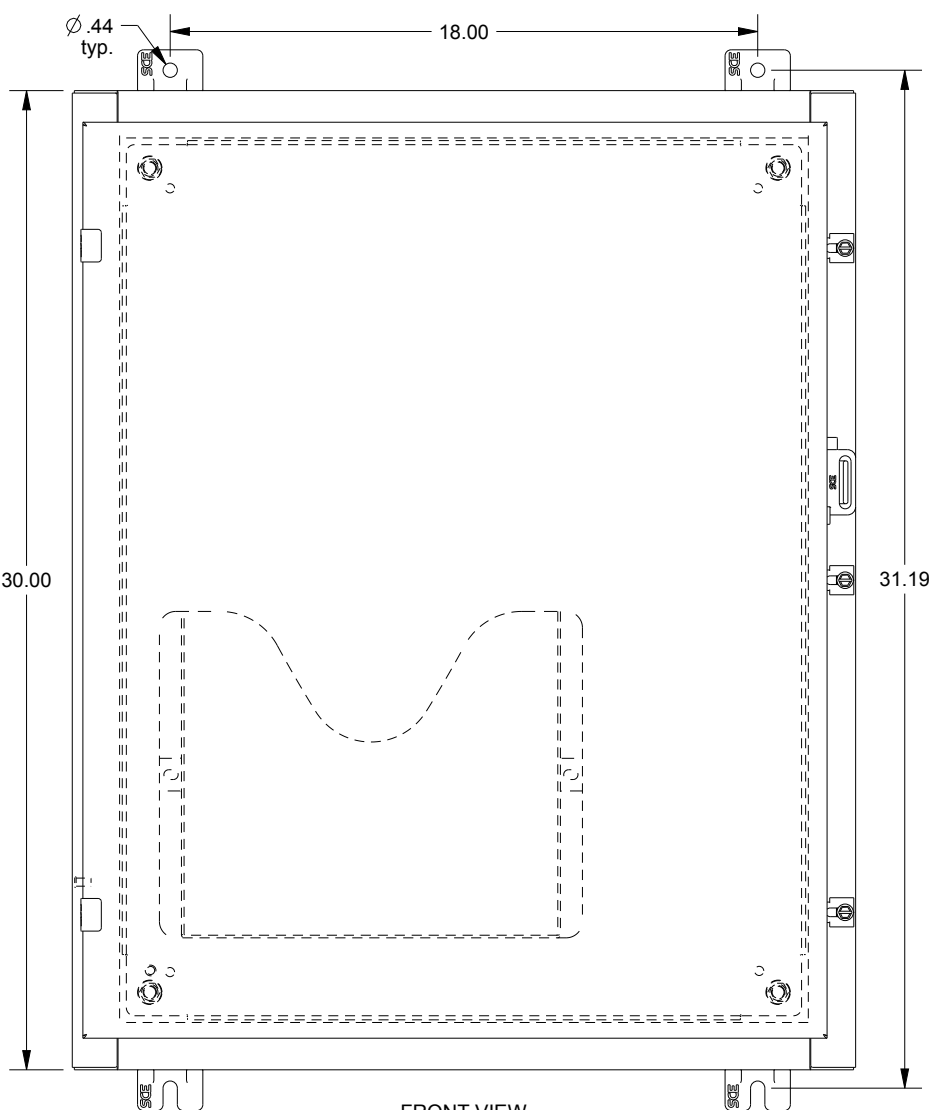

SAGINAW CONTROL & ENGINEERING SCE-30H2406LP

TOP VIEW

LEFT SIDE VIEW

FRONT VIEW

RIGHT SIDE VIEW

EXTERNAL REAR VIEW

BOTTOM VIEW