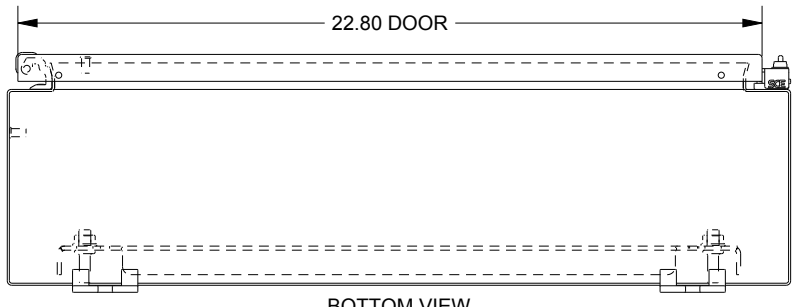

SAGINAW CONTROL & ENGINEERING SCE-30H2406LP

TOP VIEW

LEFT SIDE VIEW

FRONT VIEW

RIGHT SIDE VIEW

EXTERNAL REAR VIEW

BOTTOM VIEW