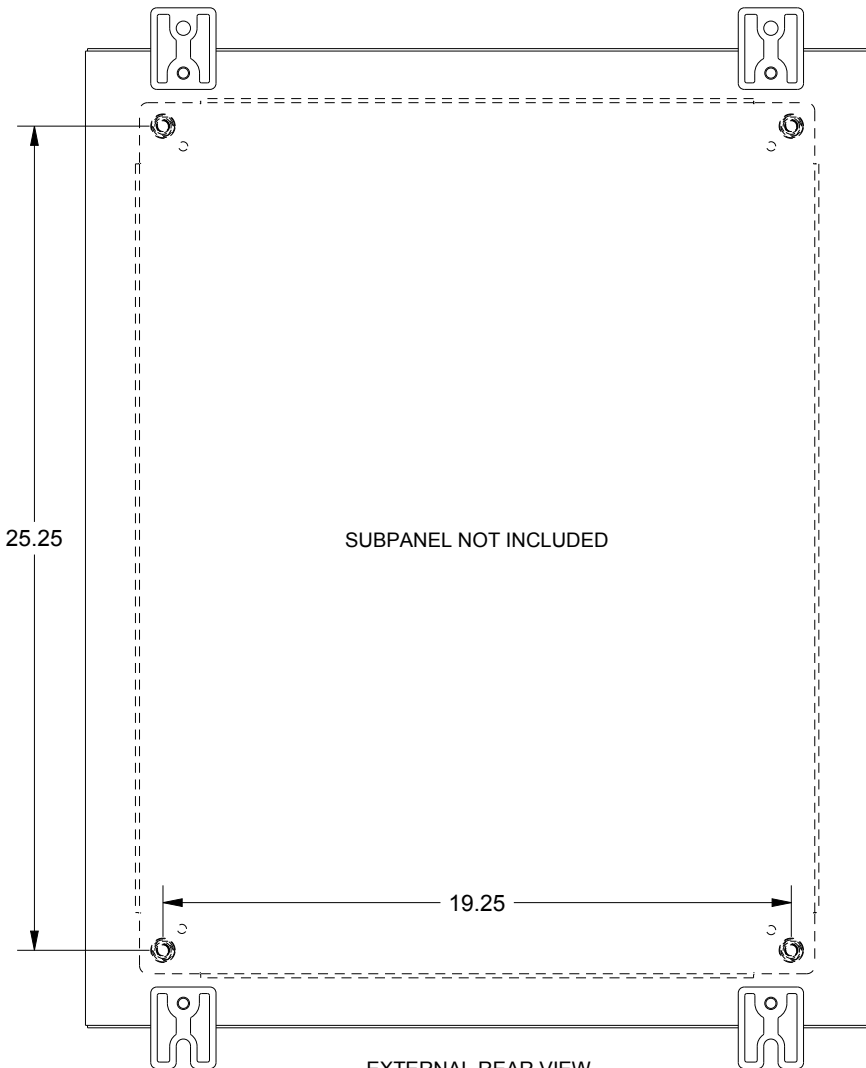

SAGINAW CONTROL & ENGINEERING SCE-30H2406LP

TOP VIEW

LEFT SIDE VIEW

FRONT VIEW

RIGHT SIDE VIEW

EXTERNAL REAR VIEW

BOTTOM VIEW