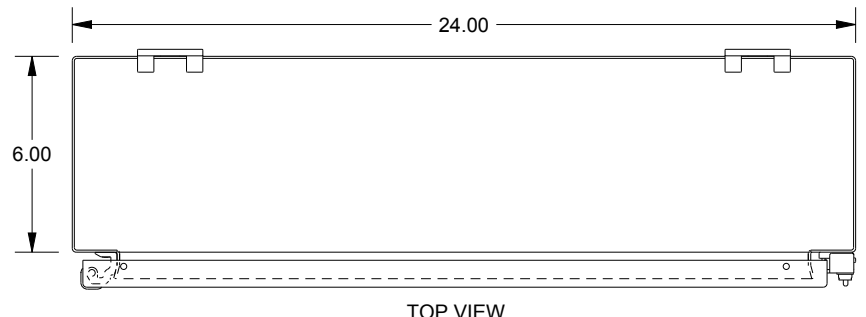

SAGINAW CONTROL & ENGINEERING SCE-30H2406LP

TOP VIEW

LEFT SIDE VIEW

FRONT VIEW

RIGHT SIDE VIEW

EXTERNAL REAR VIEW

BOTTOM VIEW