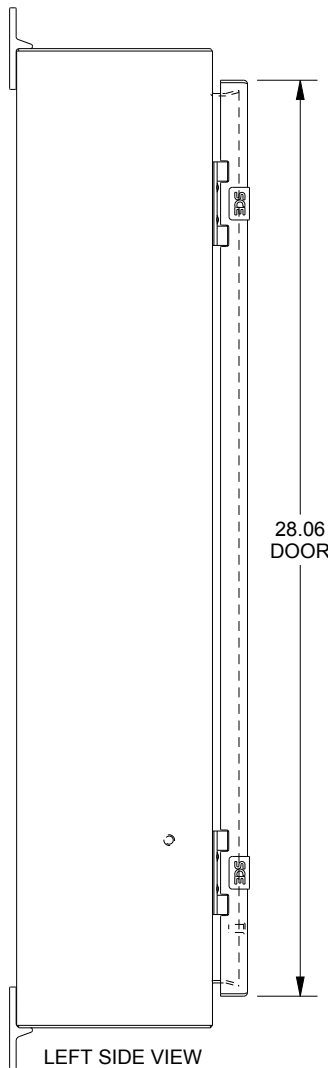

SAGINAW CONTROL & ENGINEERING SCE-30H2406LP

TOP VIEW

LEFT SIDE VIEW

FRONT VIEW

RIGHT SIDE VIEW

EXTERNAL REAR VIEW

BOTTOM VIEW