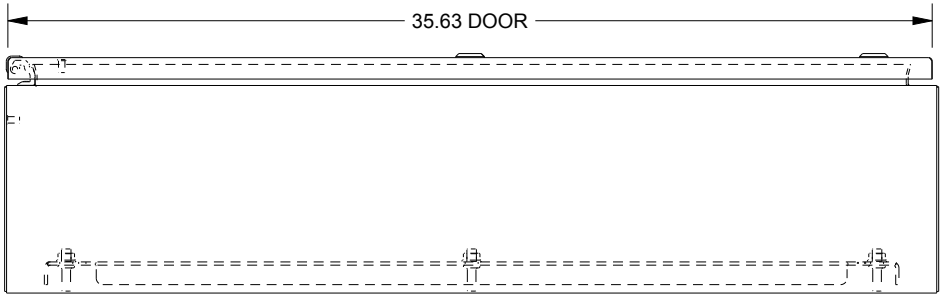

SAGINAW CONTROL & ENGINEERING

SCE-30EL3608SS6LP

TOP VIEW

LEFT SIDE VIEW

FRONT VIEW

RIGHT SIDE VIEW

EXTERNAL REAR VIEW

BOTTOM VIEW