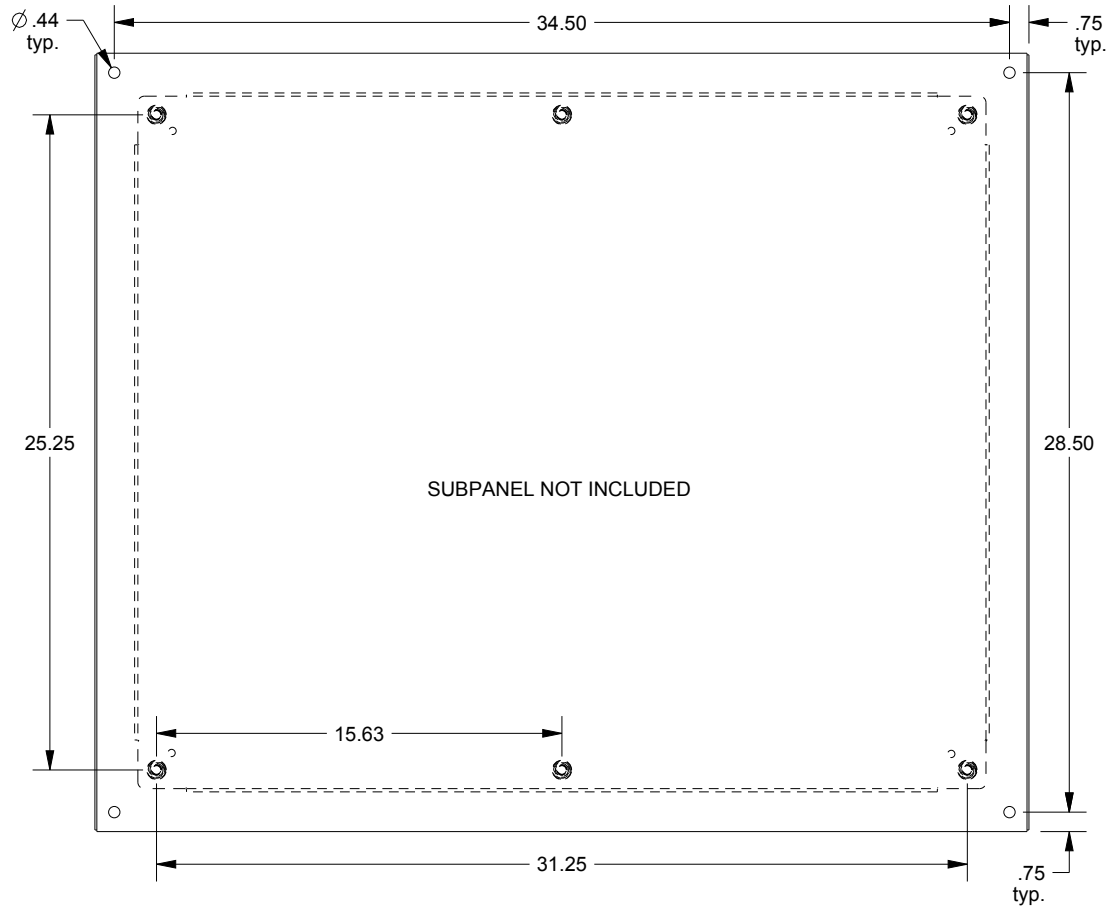

SAGINAW CONTROL & ENGINEERING

SCE-30EL3608SS6LP

TOP VIEW

LEFT SIDE VIEW

FRONT VIEW

RIGHT SIDE VIEW

EXTERNAL REAR VIEW

BOTTOM VIEW