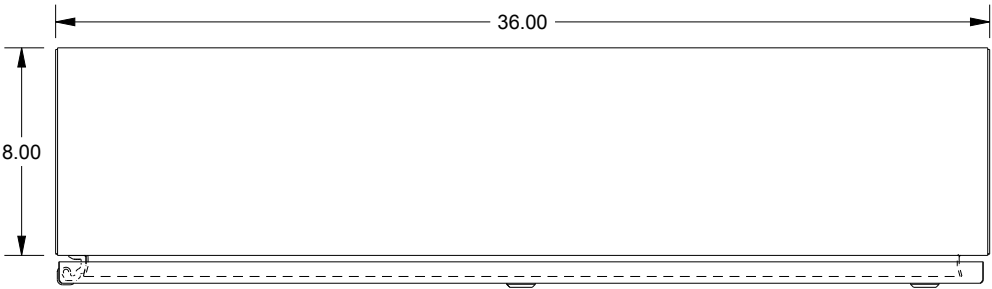

SAGINAW CONTROL & ENGINEERING

SCE-30EL3608SS6LP

TOP VIEW

LEFT SIDE VIEW

FRONT VIEW

RIGHT SIDE VIEW

EXTERNAL REAR VIEW

BOTTOM VIEW