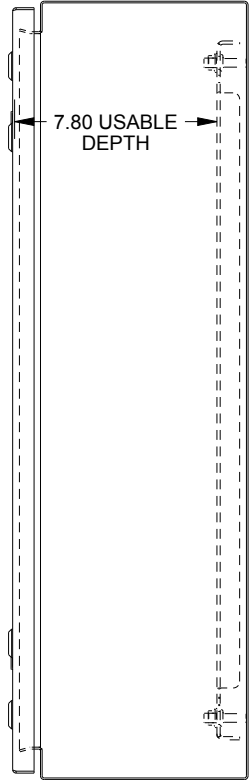

SAGINAW CONTROL & ENGINEERING

SCE-30EL3608SS6LP

TOP VIEW

LEFT SIDE VIEW

FRONT VIEW

RIGHT SIDE VIEW

EXTERNAL REAR VIEW

BOTTOM VIEW