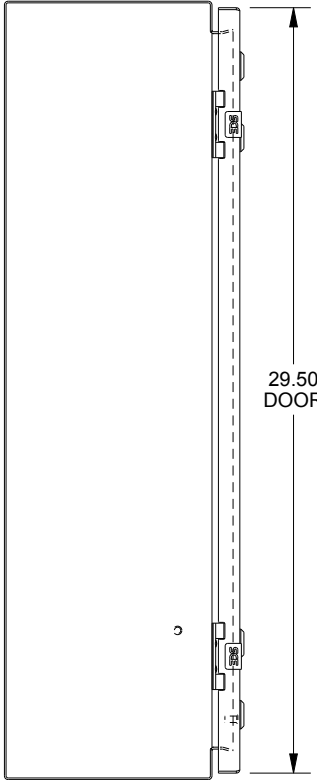

SAGINAW CONTROL & ENGINEERING

SCE-30EL3608SS6LP

TOP VIEW

LEFT SIDE VIEW

FRONT VIEW

RIGHT SIDE VIEW

EXTERNAL REAR VIEW

BOTTOM VIEW