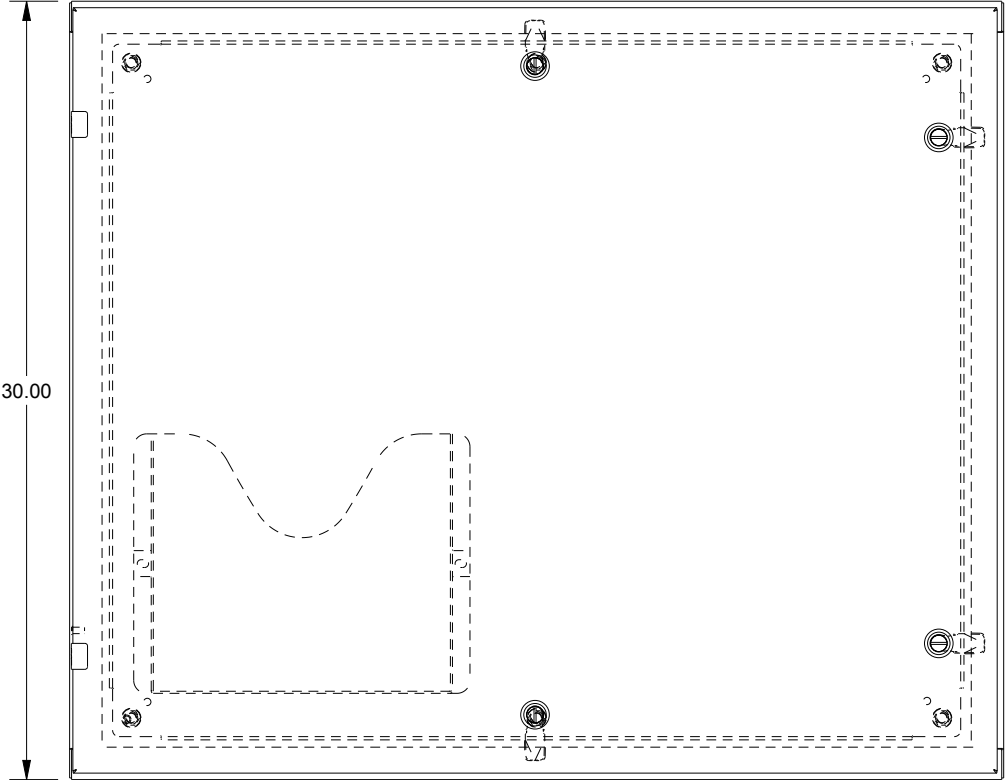

SAGINAW CONTROL & ENGINEERING

SCE-30EL3608SS6LP

TOP VIEW

LEFT SIDE VIEW

FRONT VIEW

RIGHT SIDE VIEW

EXTERNAL REAR VIEW

BOTTOM VIEW