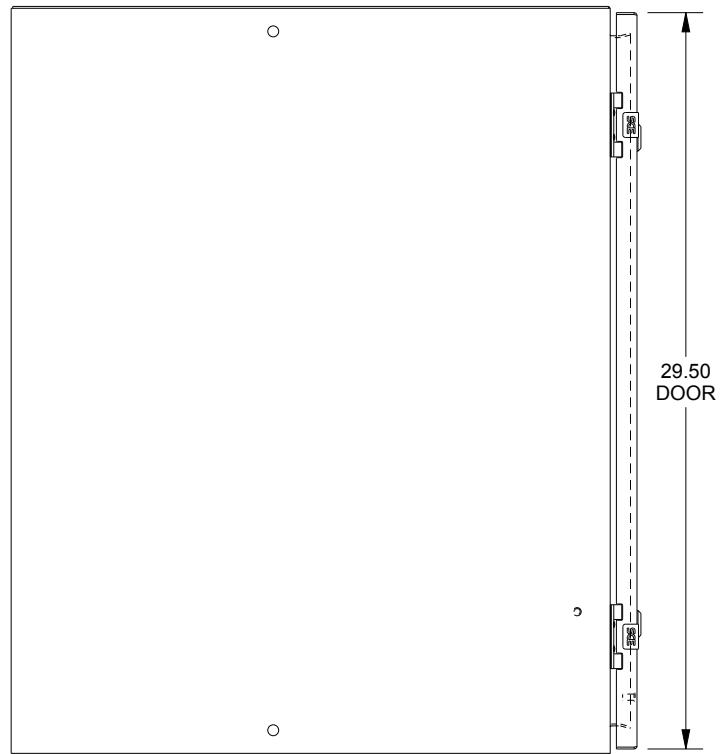

# SAGINAW CONTROL & ENGINEERING

SCE-30EL2424LP = SCE-09 GRAY  
 SCE-30EL2424LPLG = RAL 7035

BOTTOM VIEW

TOP VIEW

LEFT SIDE VIEW

FRONT VIEW

RIGHT SIDE VIEW

EXTERNAL REAR VIEW