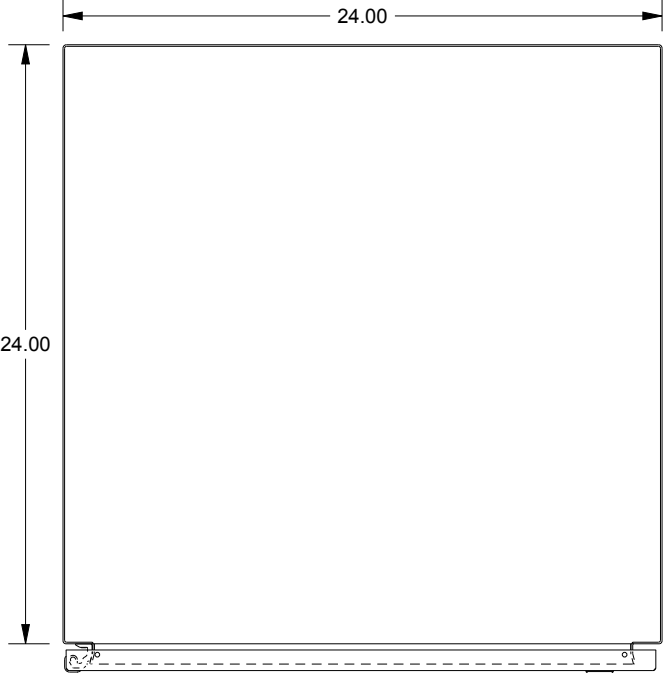

# SAGINAW CONTROL & ENGINEERING

SCE-30EL2424LP = SCE-09 GRAY  
 SCE-30EL2424LPLG = RAL 7035

BOTTOM VIEW

TOP VIEW

LEFT SIDE VIEW

FRONT VIEW

RIGHT SIDE VIEW

EXTERNAL REAR VIEW