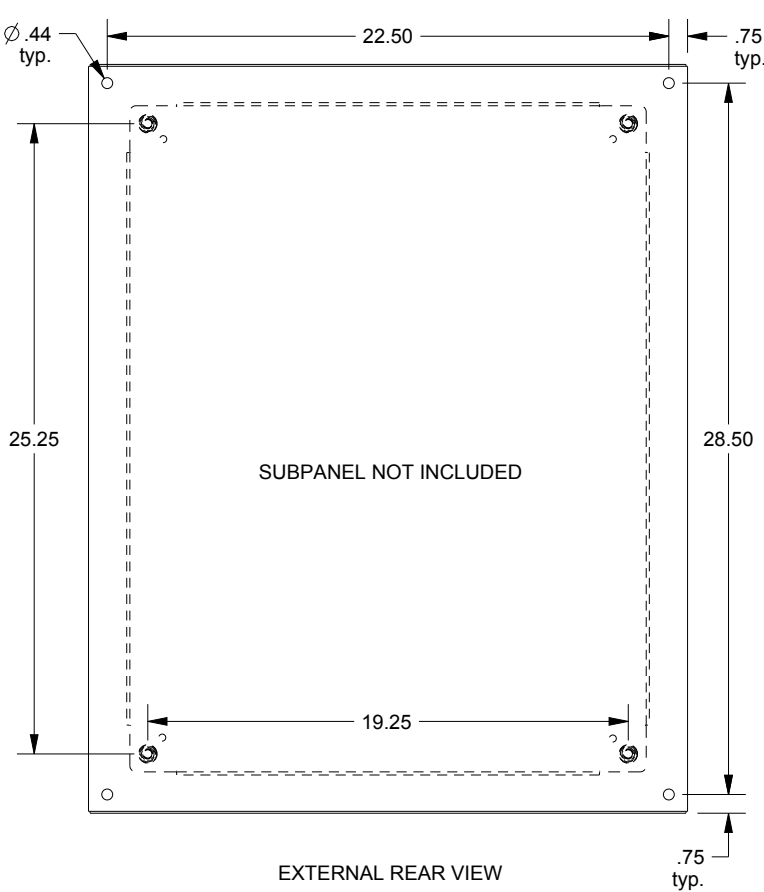

# SAGINAW CONTROL & ENGINEERING

SCE-30EL2424LP = SCE-09 GRAY  
 SCE-30EL2424LPLG = RAL 7035

BOTTOM VIEW

TOP VIEW

LEFT SIDE VIEW

FRONT VIEW

RIGHT SIDE VIEW

EXTERNAL REAR VIEW