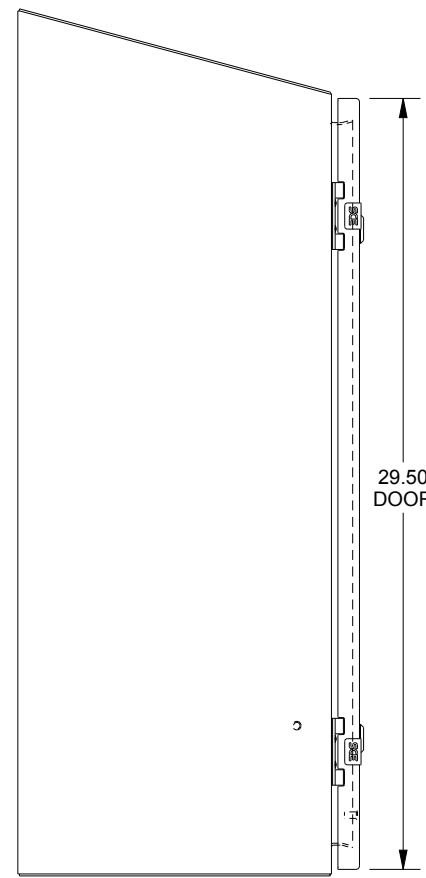

SAGINAW CONTROL & ENGINEERING

SCE-30EL2412SSST

TOP VIEW

LEFT SIDE VIEW

FRONT VIEW

RIGHT SIDE VIEW

EXTERNAL REAR VIEW

BOTTOM VIEW