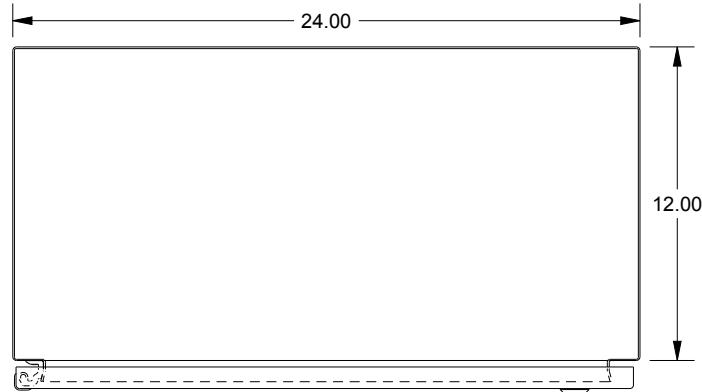

SAGINAW CONTROL & ENGINEERING

SCE-30EL2412SSST

TOP VIEW

LEFT SIDE VIEW

FRONT VIEW

RIGHT SIDE VIEW

EXTERNAL REAR VIEW

BOTTOM VIEW