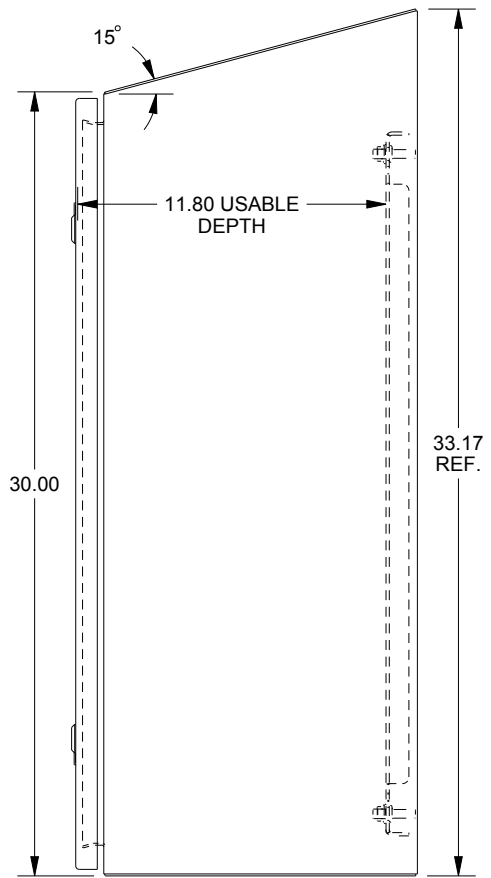

SAGINAW CONTROL & ENGINEERING

SCE-30EL2412SSST

TOP VIEW

LEFT SIDE VIEW

FRONT VIEW

RIGHT SIDE VIEW

EXTERNAL REAR VIEW

BOTTOM VIEW