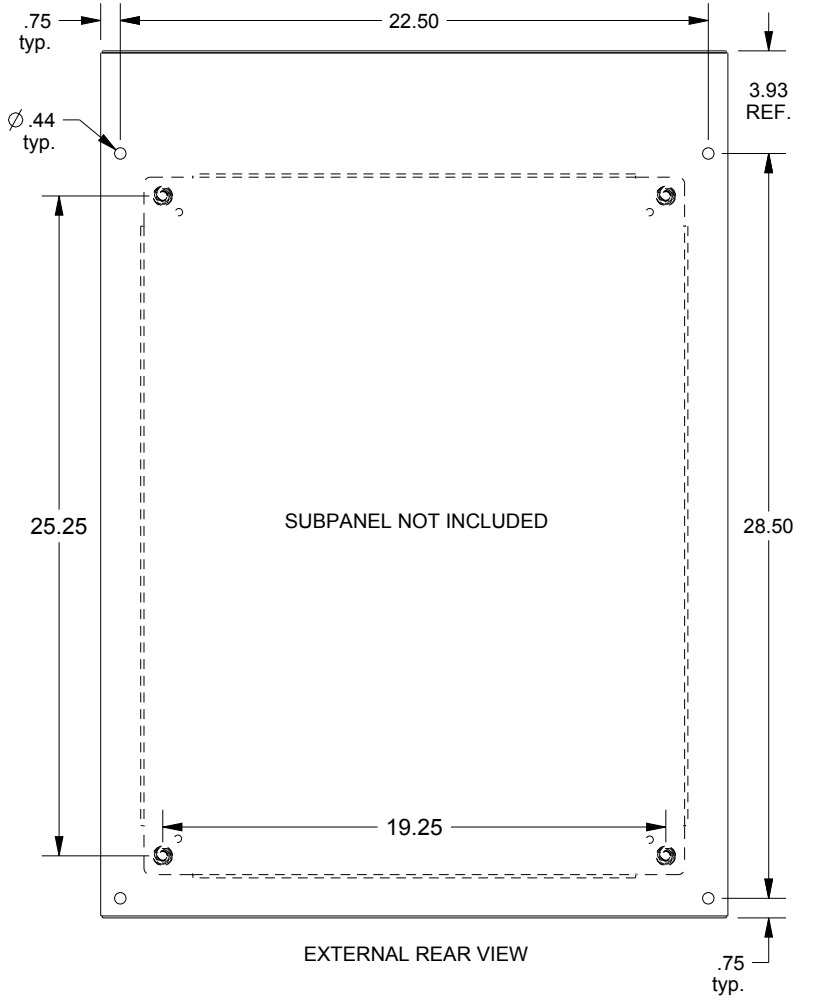

SAGINAW CONTROL & ENGINEERING

SCE-30EL2412SSST

TOP VIEW

LEFT SIDE VIEW

FRONT VIEW

RIGHT SIDE VIEW

EXTERNAL REAR VIEW

BOTTOM VIEW