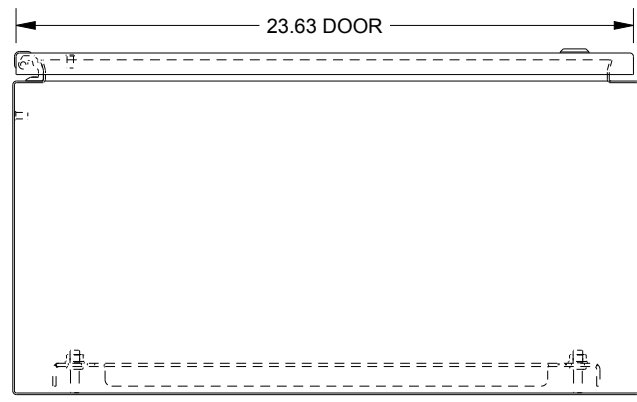

SAGINAW CONTROL & ENGINEERING

SCE-30EL2412SSST

TOP VIEW

LEFT SIDE VIEW

FRONT VIEW

RIGHT SIDE VIEW

EXTERNAL REAR VIEW

BOTTOM VIEW