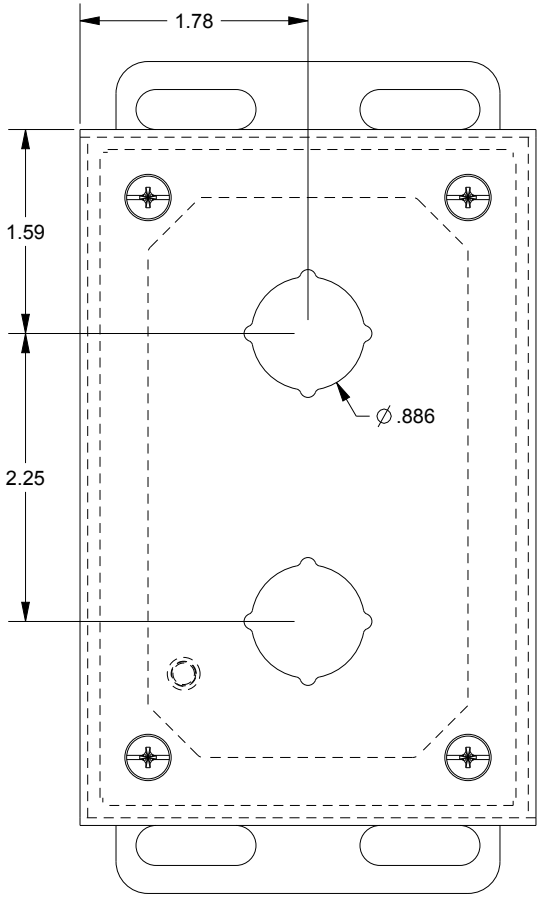

SAGINAW CONTROL & ENGINEERING SCE-2PBGX

TOP VIEW

BOTTOM VIEW

LEFT SIDE VIEW

FRONT VIEW

RIGHT SIDE VIEW

EXTERNAL REAR VIEW