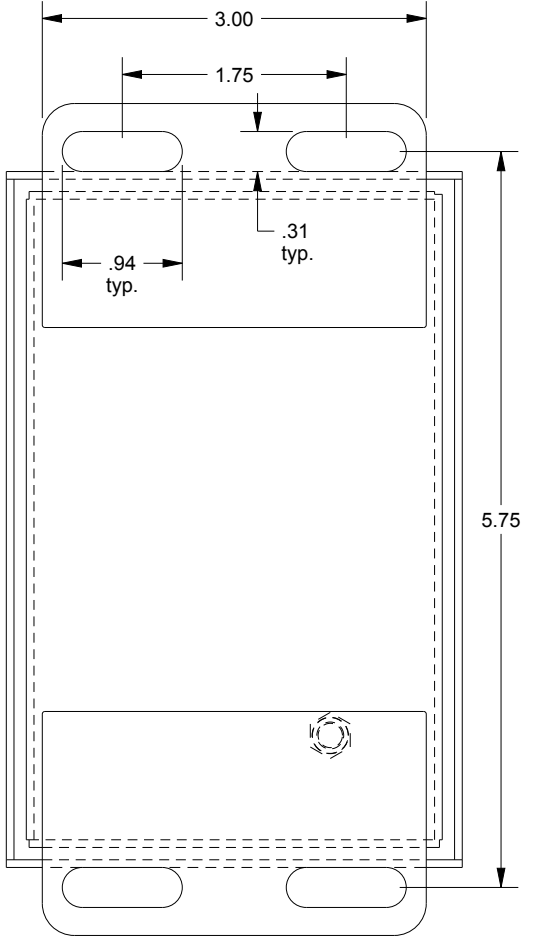

SAGINAW CONTROL & ENGINEERING SCE-2PBGX

TOP VIEW

BOTTOM VIEW

LEFT SIDE VIEW

FRONT VIEW

RIGHT SIDE VIEW

EXTERNAL REAR VIEW