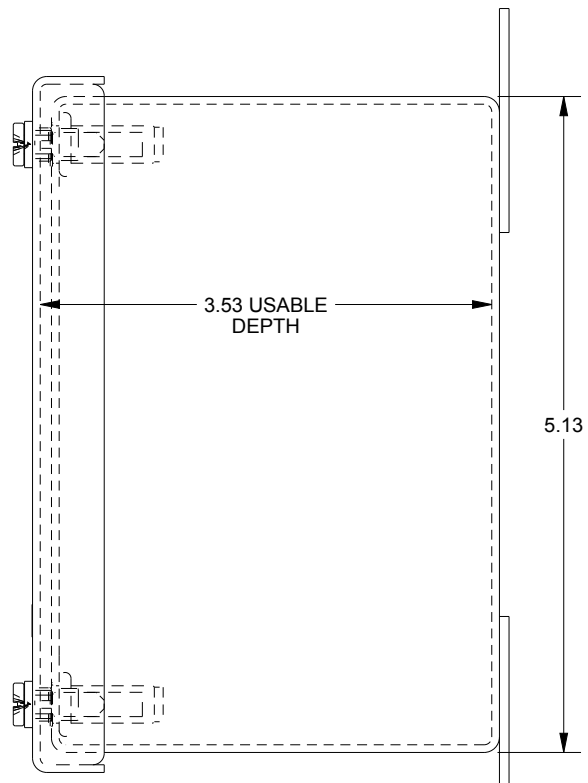

SAGINAW CONTROL & ENGINEERING SCE-2PBGX

TOP VIEW

BOTTOM VIEW

LEFT SIDE VIEW

FRONT VIEW

RIGHT SIDE VIEW

EXTERNAL REAR VIEW