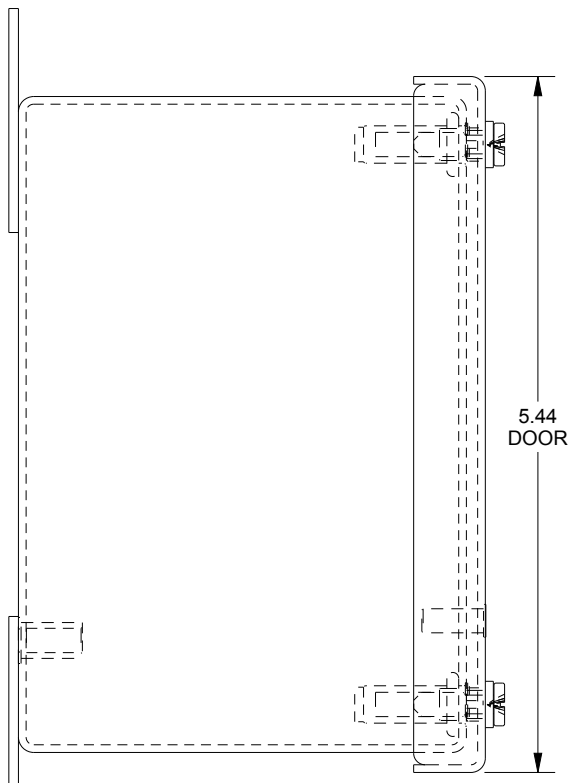

SAGINAW CONTROL & ENGINEERING SCE-2PBGX

TOP VIEW

BOTTOM VIEW

LEFT SIDE VIEW

FRONT VIEW

RIGHT SIDE VIEW

EXTERNAL REAR VIEW