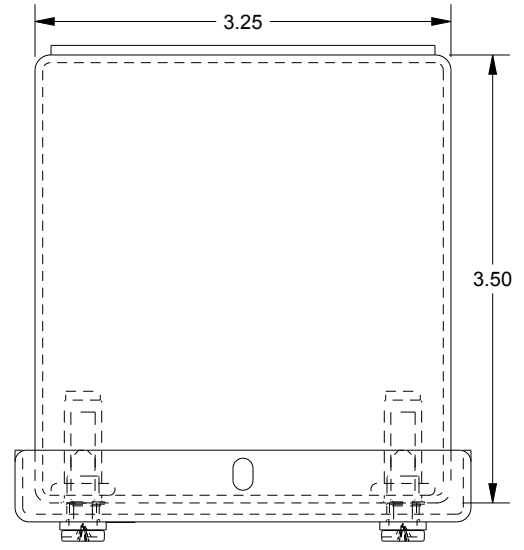

SAGINAW CONTROL & ENGINEERING SCE-2PBGX

TOP VIEW

BOTTOM VIEW

LEFT SIDE VIEW

FRONT VIEW

RIGHT SIDE VIEW

EXTERNAL REAR VIEW