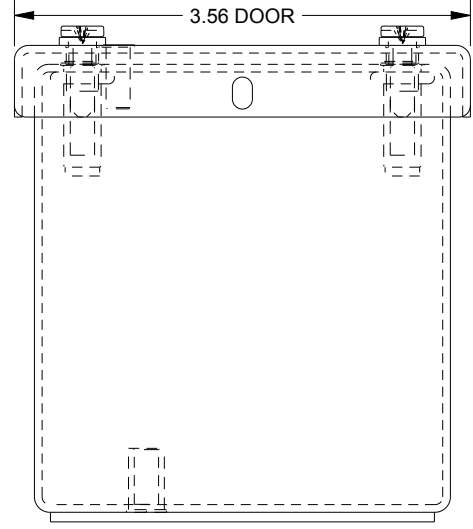

SAGINAW CONTROL & ENGINEERING SCE-2PBGX

TOP VIEW

BOTTOM VIEW

LEFT SIDE VIEW

FRONT VIEW

RIGHT SIDE VIEW

EXTERNAL REAR VIEW