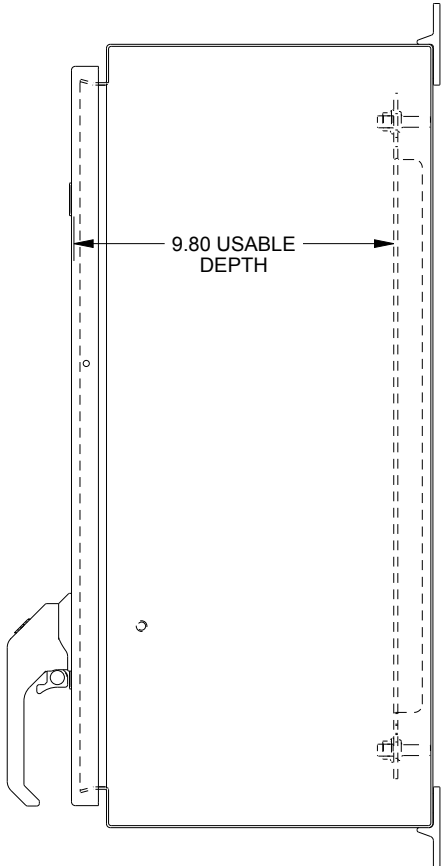

# SAGINAW CONTROL & ENGINEERING SCE-24SA2210LPPL

BOTTOM VIEW

TOP VIEW

LEFT SIDE VIEW

FRONT VIEW

RIGHT SIDE VIEW

EXTERNAL REAR VIEW