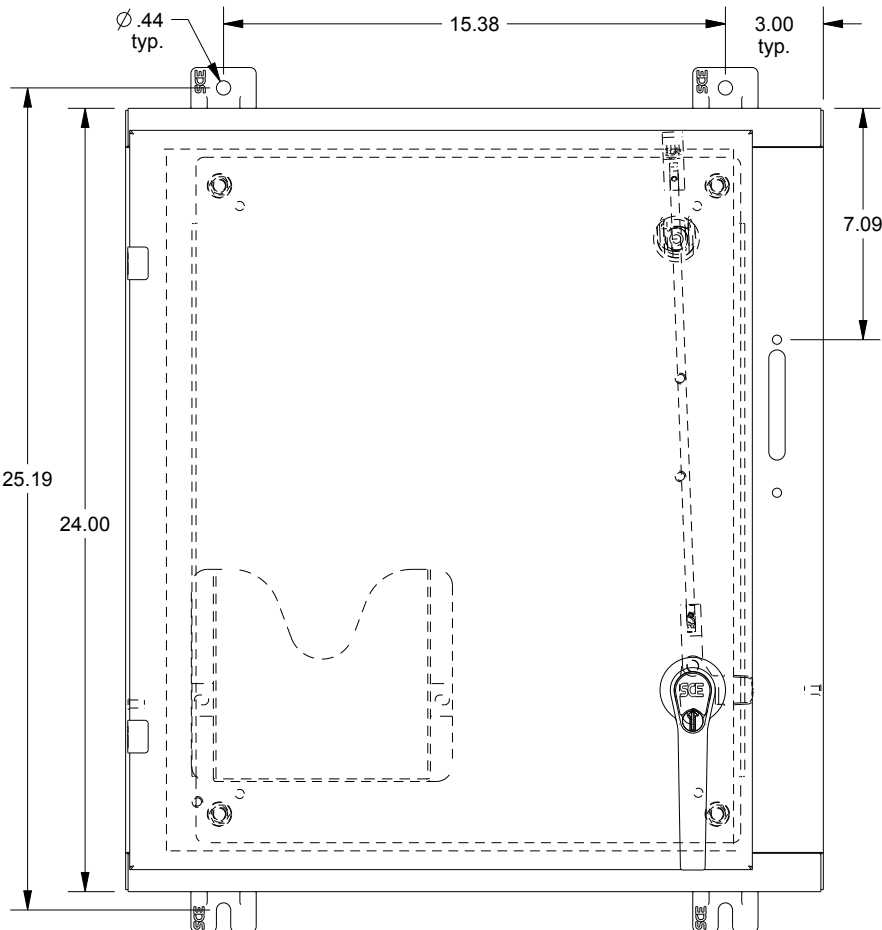

# SAGINAW CONTROL & ENGINEERING SCE-24SA2210LPPL

BOTTOM VIEW

TOP VIEW

LEFT SIDE VIEW

FRONT VIEW

RIGHT SIDE VIEW

EXTERNAL REAR VIEW