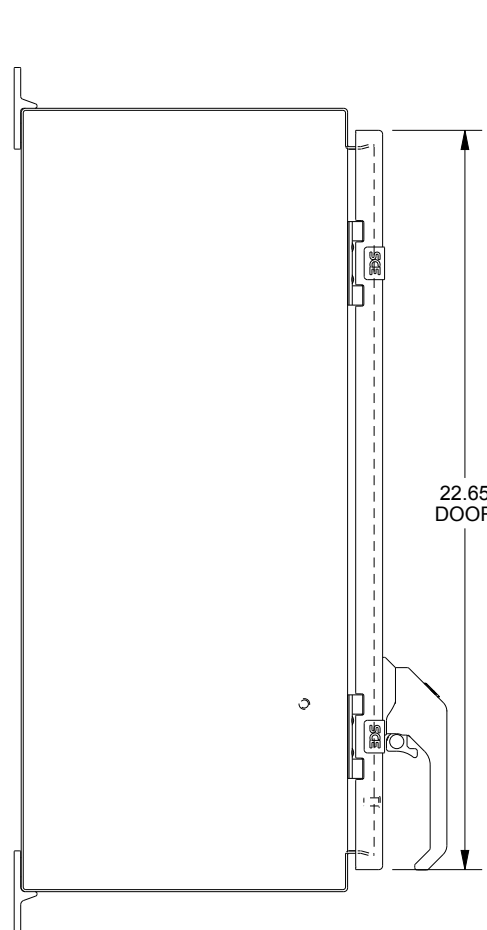

# SAGINAW CONTROL & ENGINEERING SCE-24SA2210LPPL

BOTTOM VIEW

TOP VIEW

LEFT SIDE VIEW

FRONT VIEW

RIGHT SIDE VIEW

EXTERNAL REAR VIEW