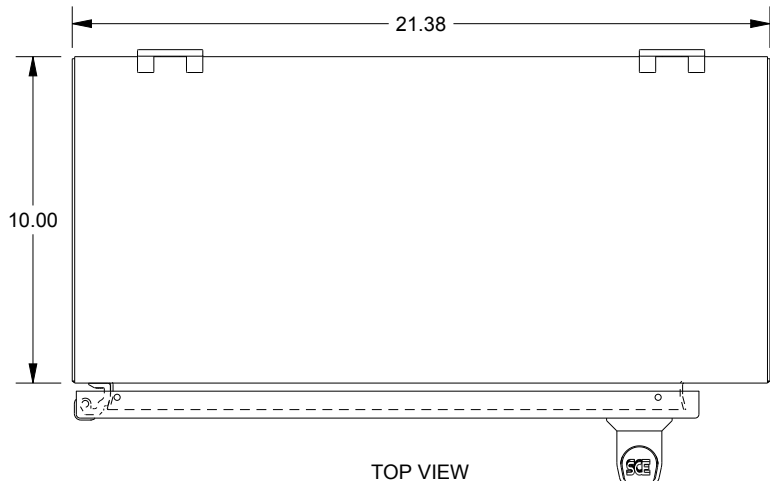

# SAGINAW CONTROL & ENGINEERING SCE-24SA2210LPPL

BOTTOM VIEW

TOP VIEW

LEFT SIDE VIEW

FRONT VIEW

RIGHT SIDE VIEW

EXTERNAL REAR VIEW