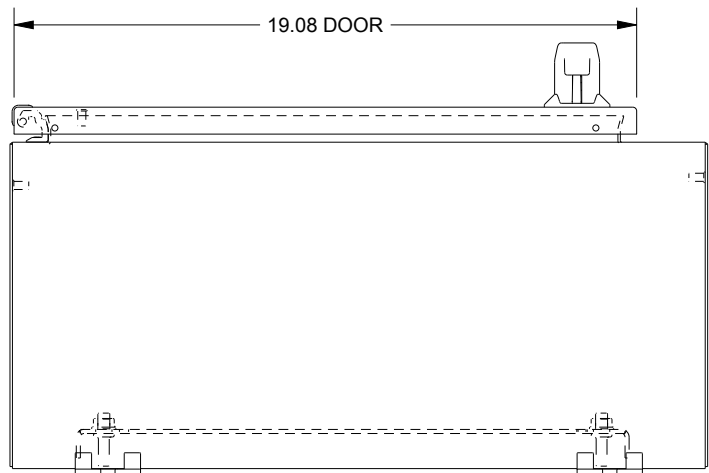

# SAGINAW CONTROL & ENGINEERING SCE-24SA2210LPPL

BOTTOM VIEW

TOP VIEW

LEFT SIDE VIEW

FRONT VIEW

RIGHT SIDE VIEW

EXTERNAL REAR VIEW