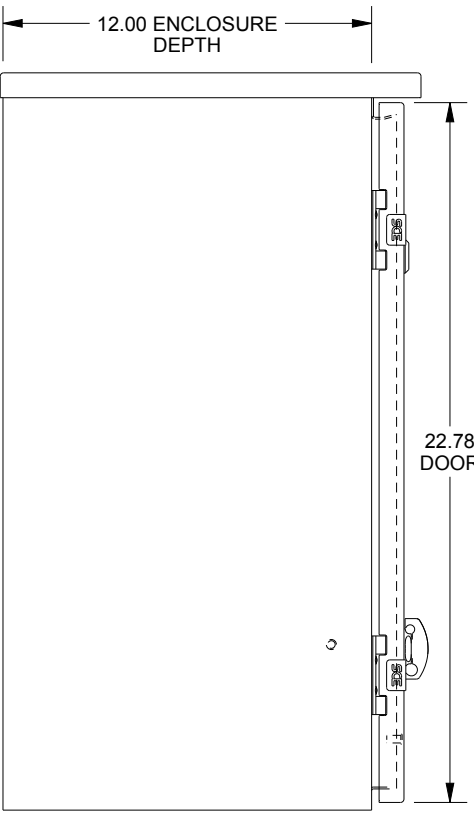

SAGINAW CONTROL & ENGINEERING

SCE-24R2412LP

TOP VIEW

LEFT SIDE VIEW

FRONT VIEW

RIGHT SIDE VIEW

EXTERNAL REAR VIEW

BOTTOM VIEW