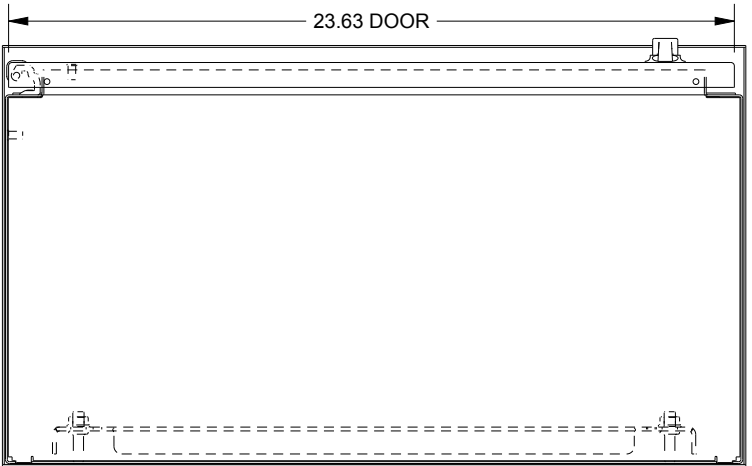

SAGINAW CONTROL & ENGINEERING

SCE-24R2412LP

TOP VIEW

LEFT SIDE VIEW

FRONT VIEW

RIGHT SIDE VIEW

EXTERNAL REAR VIEW

BOTTOM VIEW