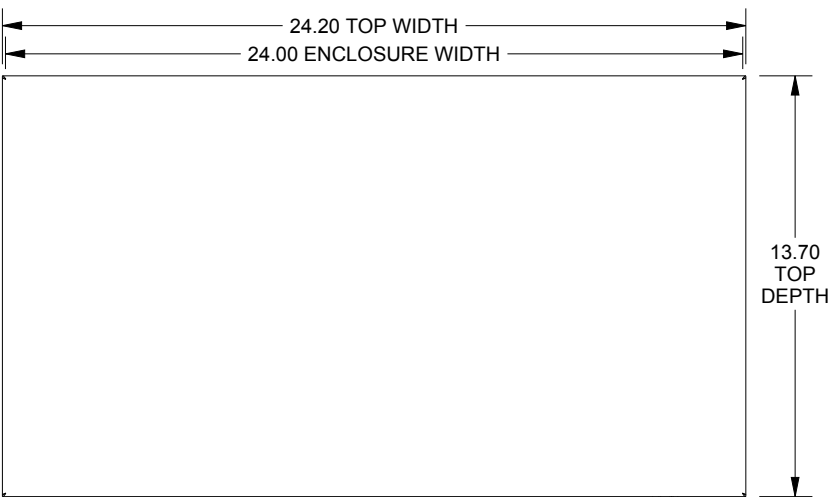

SAGINAW CONTROL & ENGINEERING

SCE-24R2412LP

TOP VIEW

LEFT SIDE VIEW

FRONT VIEW

RIGHT SIDE VIEW

EXTERNAL REAR VIEW

BOTTOM VIEW