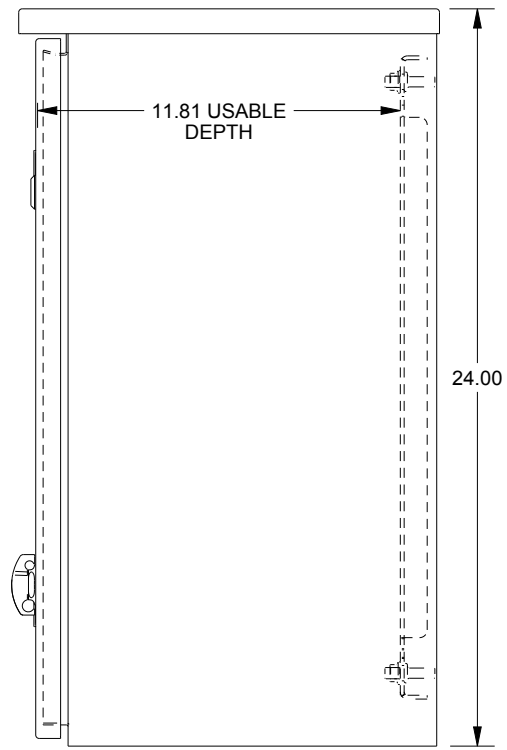

SAGINAW CONTROL & ENGINEERING

SCE-24R2412LP

TOP VIEW

LEFT SIDE VIEW

FRONT VIEW

RIGHT SIDE VIEW

EXTERNAL REAR VIEW

BOTTOM VIEW