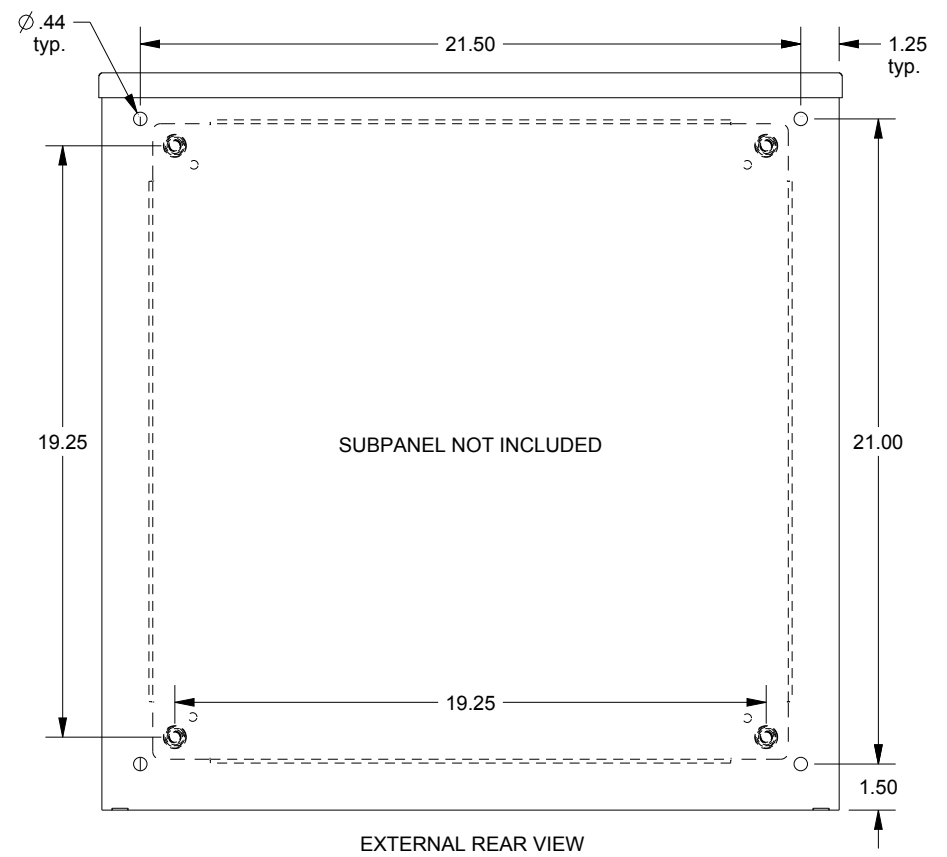

SAGINAW CONTROL & ENGINEERING

SCE-24R2412LP

TOP VIEW

LEFT SIDE VIEW

FRONT VIEW

RIGHT SIDE VIEW

EXTERNAL REAR VIEW

BOTTOM VIEW