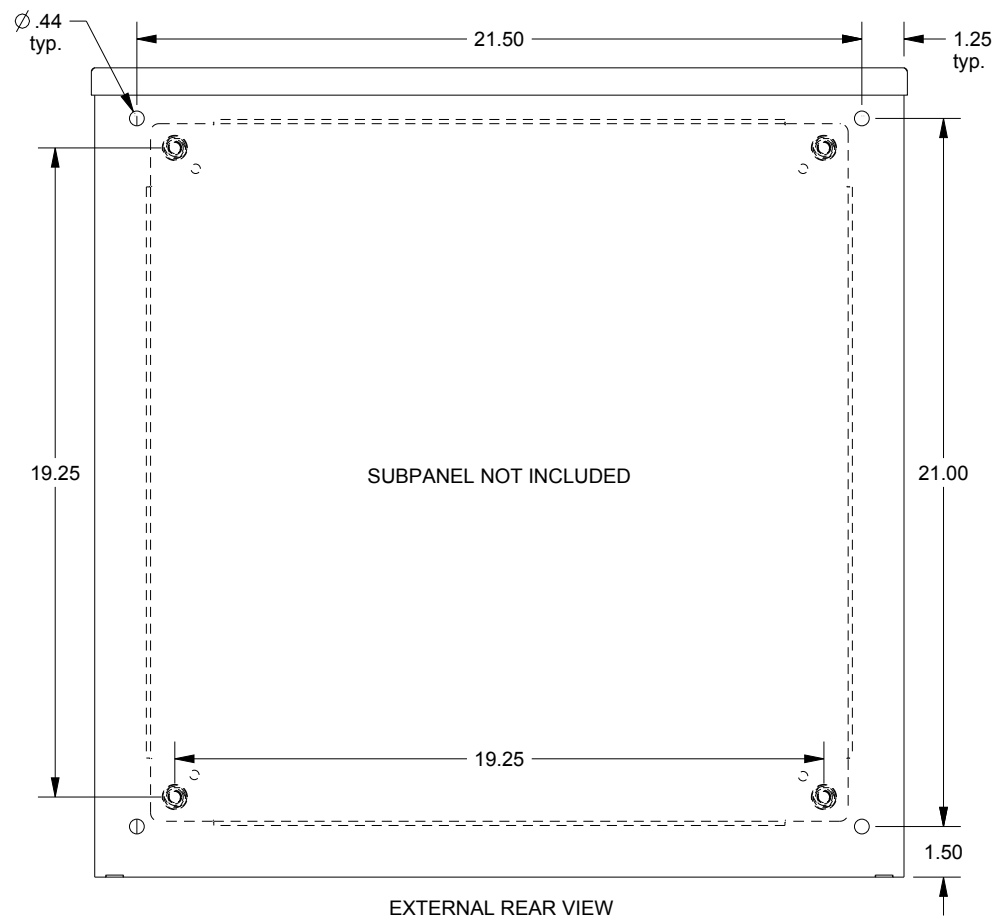

SAGINAW CONTROL & ENGINEERING

SCE-24R2408LP

TOP VIEW

LEFT SIDE VIEW

FRONT VIEW

RIGHT SIDE VIEW

EXTERNAL REAR VIEW

BOTTOM VIEW