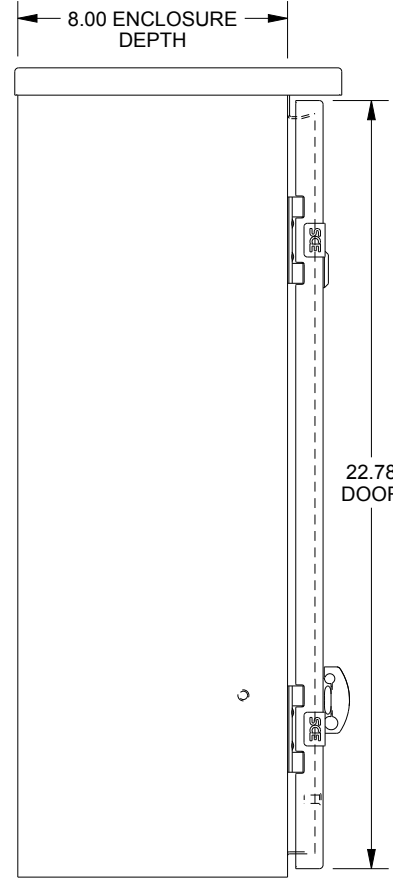

SAGINAW CONTROL & ENGINEERING

SCE-24R2408LP

TOP VIEW

LEFT SIDE VIEW

FRONT VIEW

RIGHT SIDE VIEW

EXTERNAL REAR VIEW

BOTTOM VIEW