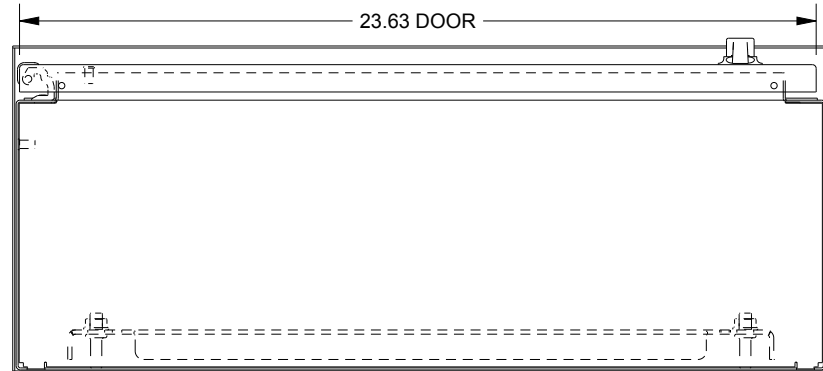

SAGINAW CONTROL & ENGINEERING

SCE-24R2408LP

TOP VIEW

LEFT SIDE VIEW

FRONT VIEW

RIGHT SIDE VIEW

EXTERNAL REAR VIEW

BOTTOM VIEW