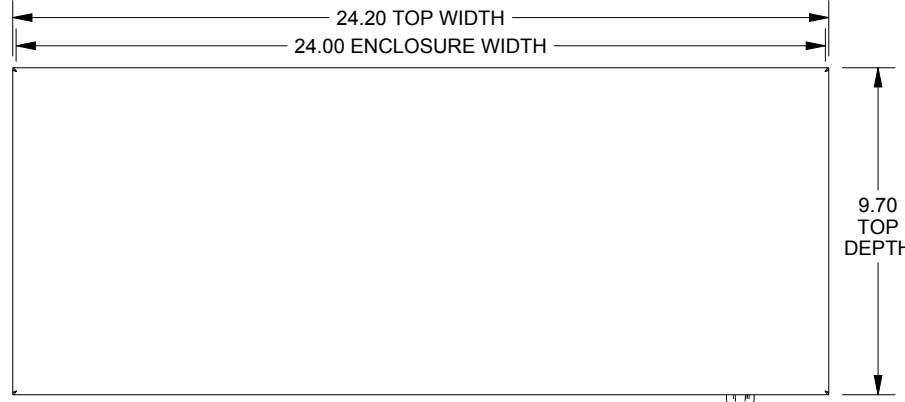

SAGINAW CONTROL & ENGINEERING

SCE-24R2408LP

TOP VIEW

LEFT SIDE VIEW

FRONT VIEW

RIGHT SIDE VIEW

EXTERNAL REAR VIEW

BOTTOM VIEW