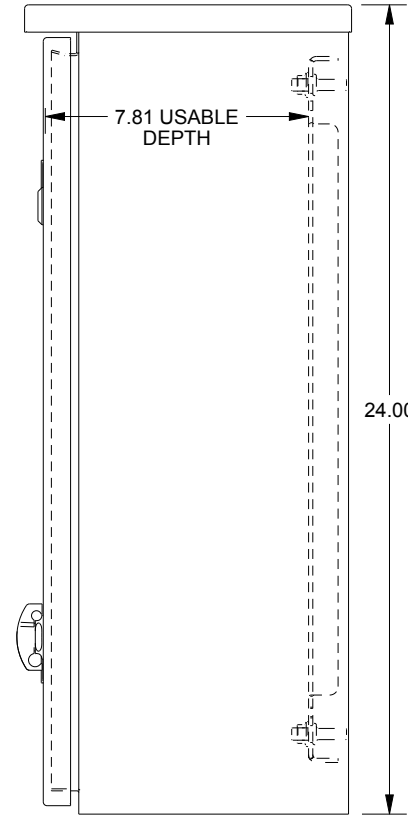

SAGINAW CONTROL & ENGINEERING

SCE-24R2408LP

TOP VIEW

LEFT SIDE VIEW

FRONT VIEW

RIGHT SIDE VIEW

EXTERNAL REAR VIEW

BOTTOM VIEW