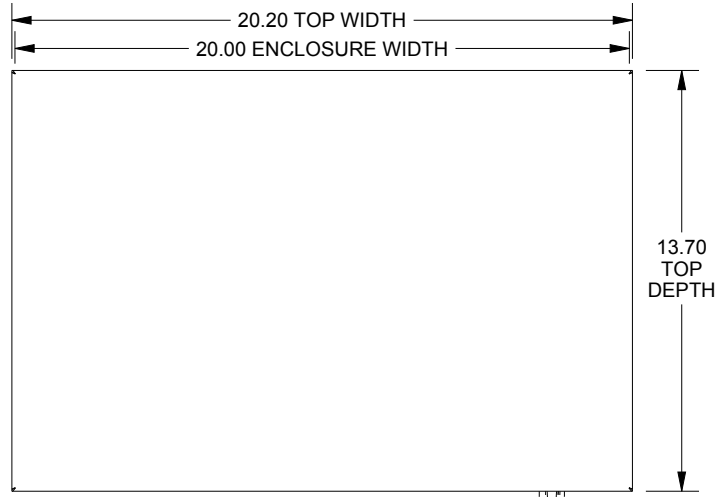

## SCE-24R2012LP

TOP VIEW

LEFT SIDE VIEW

FRONT VIEW

RIGHT SIDE VIEW

EXTERNAL REAR VIEW

BOTTOM VIEW