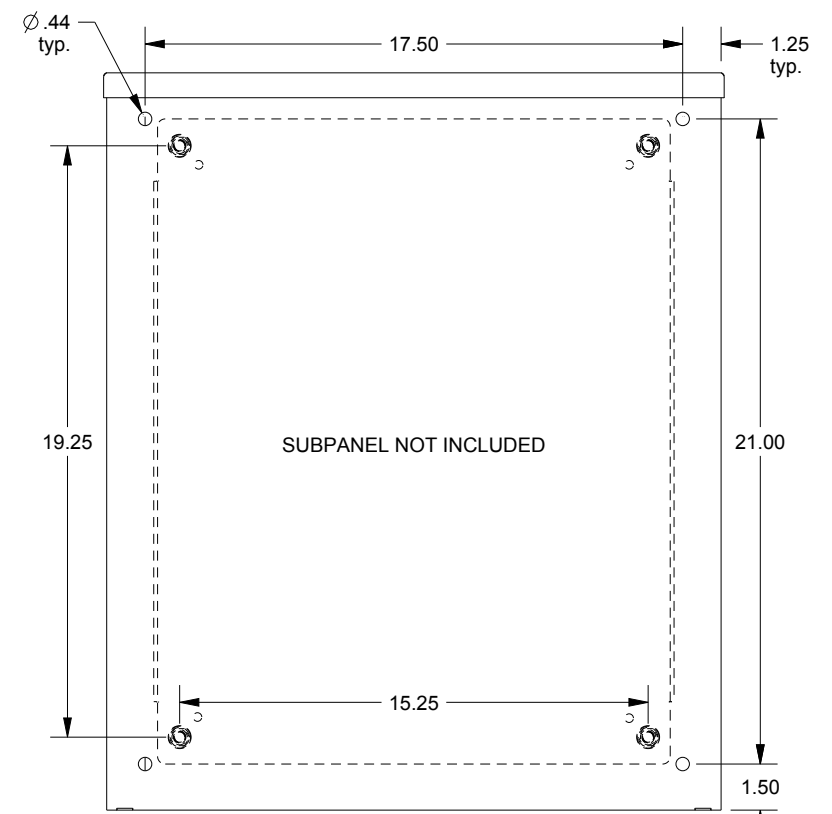

## SCE-24R2012LP

TOP VIEW

LEFT SIDE VIEW

FRONT VIEW

RIGHT SIDE VIEW

EXTERNAL REAR VIEW

BOTTOM VIEW