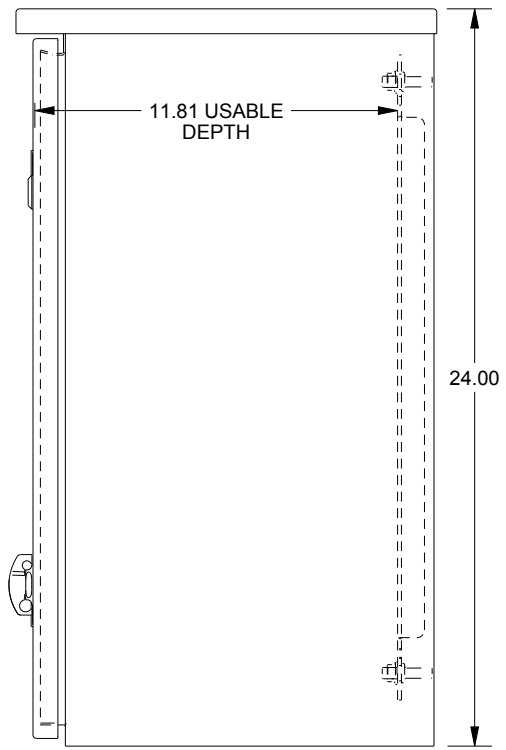

## SCE-24R2012LP

TOP VIEW

LEFT SIDE VIEW

FRONT VIEW

RIGHT SIDE VIEW

EXTERNAL REAR VIEW

BOTTOM VIEW