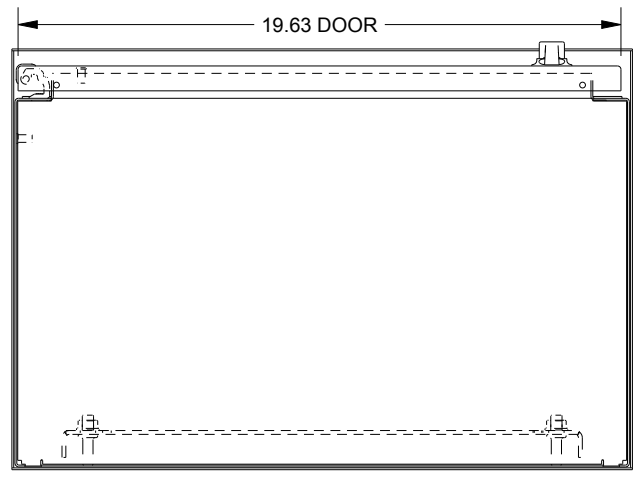

## SCE-24R2012LP

TOP VIEW

LEFT SIDE VIEW

FRONT VIEW

RIGHT SIDE VIEW

EXTERNAL REAR VIEW

BOTTOM VIEW