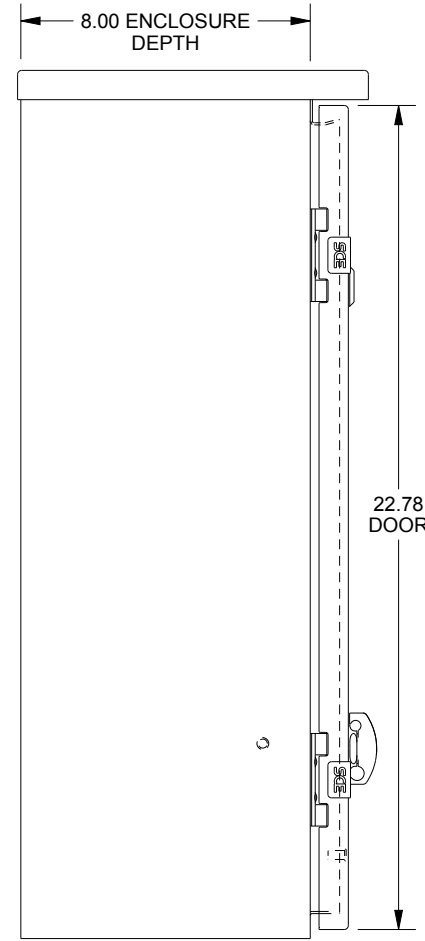

SAGINAW CONTROL & ENGINEERING

SCE-24R2008LP

TOP VIEW

LEFT SIDE VIEW

FRONT VIEW

RIGHT SIDE VIEW

EXTERNAL REAR VIEW

BOTTOM VIEW