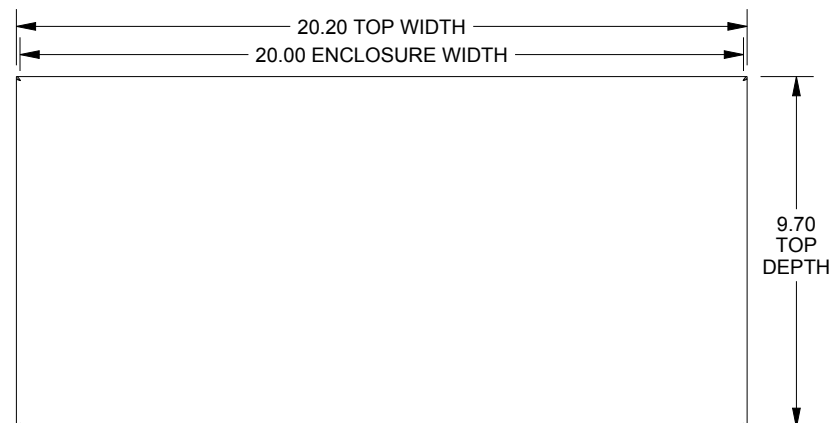

SAGINAW CONTROL & ENGINEERING

SCE-24R2008LP

TOP VIEW

LEFT SIDE VIEW

FRONT VIEW

RIGHT SIDE VIEW

EXTERNAL REAR VIEW

BOTTOM VIEW