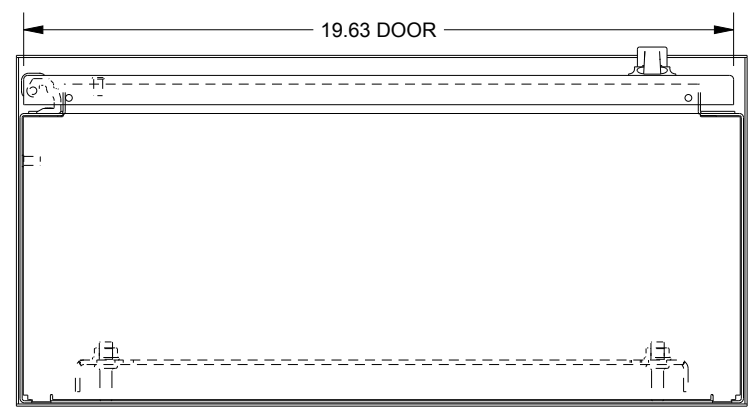

SAGINAW CONTROL & ENGINEERING

SCE-24R2008LP

TOP VIEW

LEFT SIDE VIEW

FRONT VIEW

RIGHT SIDE VIEW

EXTERNAL REAR VIEW

BOTTOM VIEW