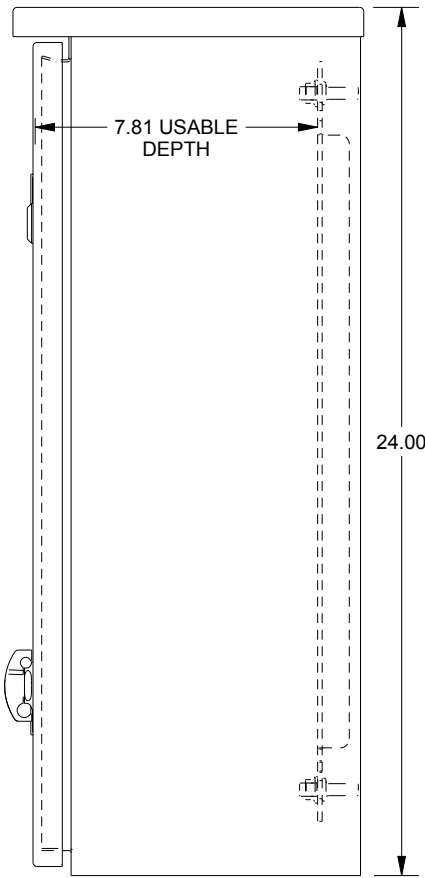

SAGINAW CONTROL & ENGINEERING

SCE-24R2008LP

TOP VIEW

LEFT SIDE VIEW

FRONT VIEW

RIGHT SIDE VIEW

EXTERNAL REAR VIEW

BOTTOM VIEW