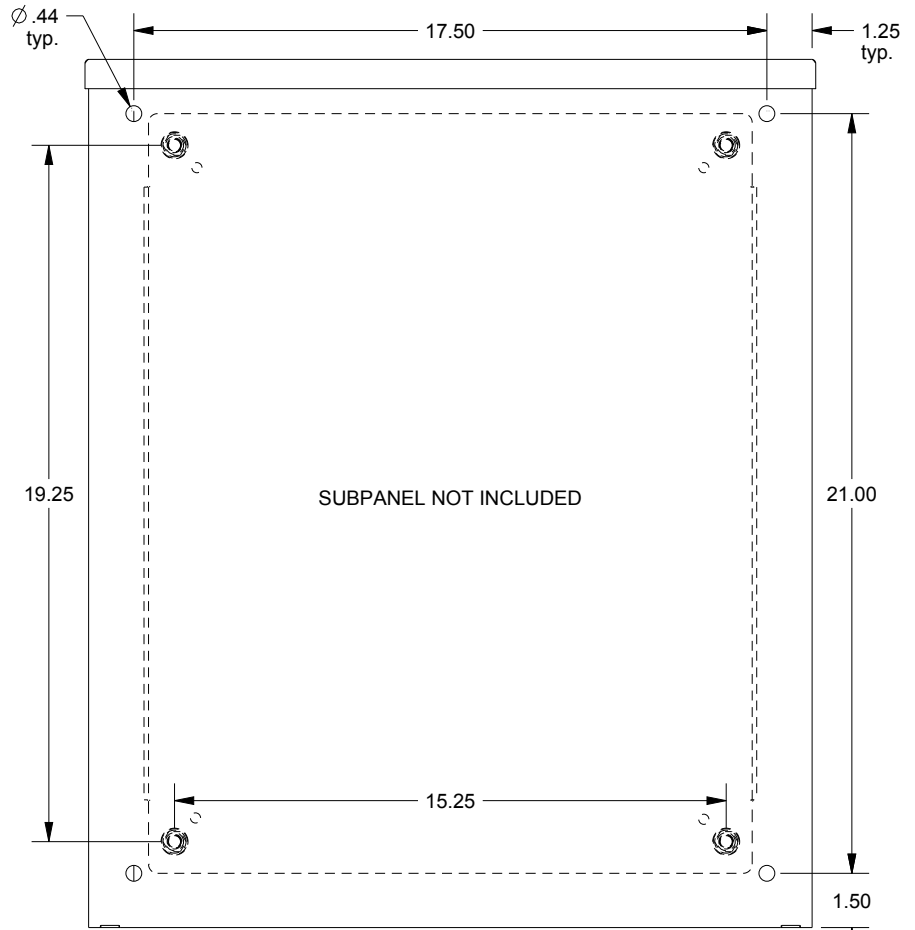

SAGINAW CONTROL & ENGINEERING

SCE-24R2008LP

TOP VIEW

LEFT SIDE VIEW

FRONT VIEW

RIGHT SIDE VIEW

EXTERNAL REAR VIEW

BOTTOM VIEW