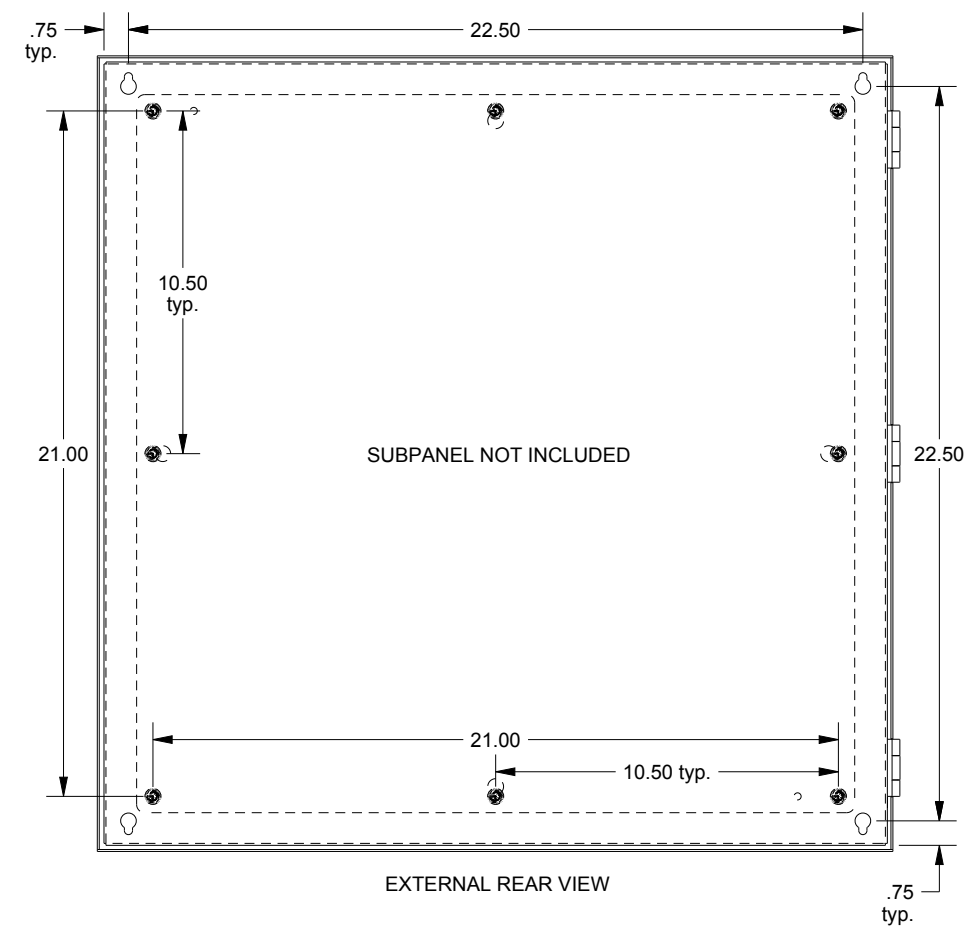

SAGINAW CONTROL & ENGINEERING

SCE-24N2412LP

TOP VIEW

LEFT SIDE VIEW

FRONT VIEW

RIGHT SIDE VIEW

EXTERNAL REAR VIEW

BOTTOM VIEW

MOUNTING HOLE DETAIL (4plcs.)