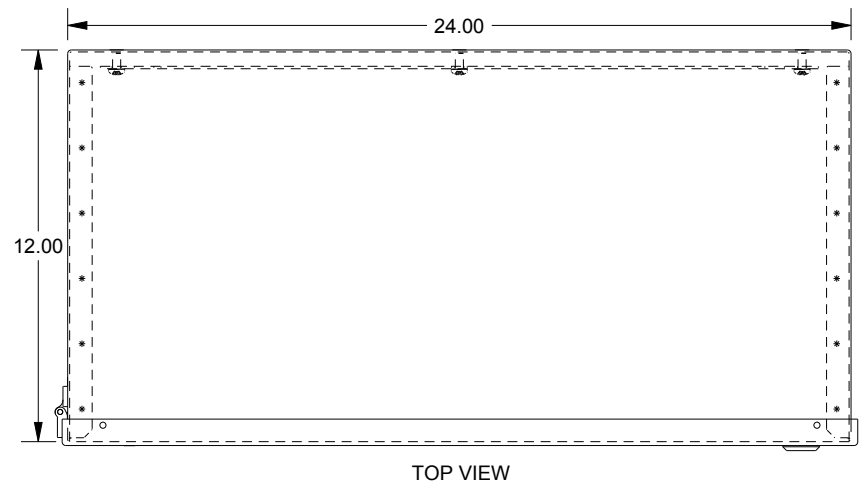

SAGINAW CONTROL & ENGINEERING

SCE-24N2412LP

TOP VIEW

LEFT SIDE VIEW

FRONT VIEW

RIGHT SIDE VIEW

EXTERNAL REAR VIEW

BOTTOM VIEW

MOUNTING HOLE DETAIL (4plcs.)