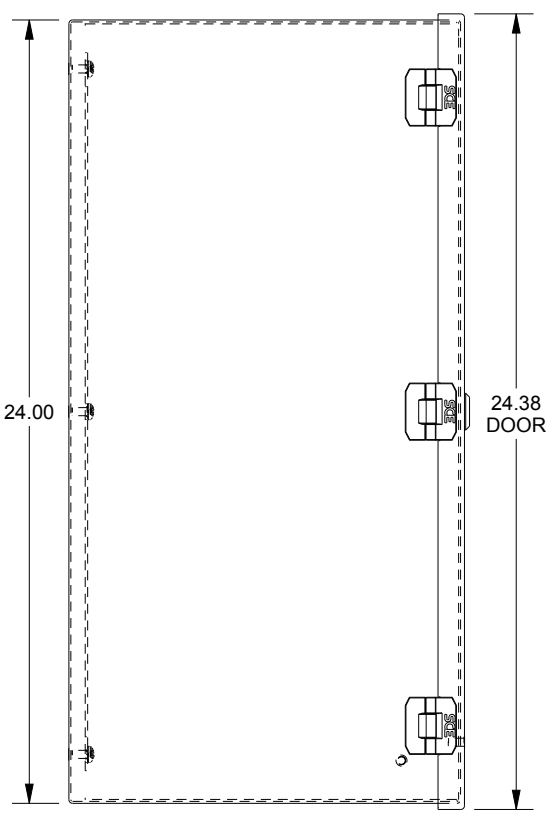

SAGINAW CONTROL & ENGINEERING

SCE-24N2412LP

TOP VIEW

LEFT SIDE VIEW

FRONT VIEW

RIGHT SIDE VIEW

EXTERNAL REAR VIEW

BOTTOM VIEW

MOUNTING HOLE DETAIL (4plcs.)