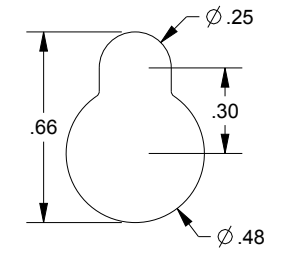

SAGINAW CONTROL & ENGINEERING

SCE-24N2412LP

TOP VIEW

LEFT SIDE VIEW

FRONT VIEW

RIGHT SIDE VIEW

EXTERNAL REAR VIEW

BOTTOM VIEW

MOUNTING HOLE DETAIL (4plcs.)