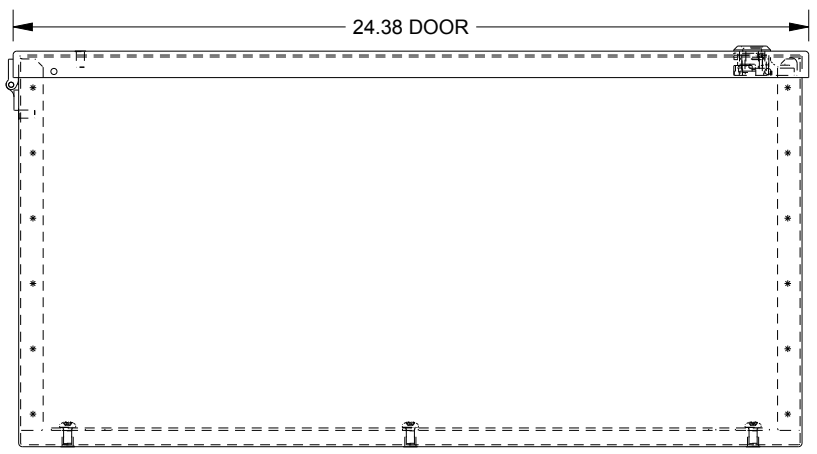

SAGINAW CONTROL & ENGINEERING

SCE-24N2412LP

TOP VIEW

LEFT SIDE VIEW

FRONT VIEW

RIGHT SIDE VIEW

EXTERNAL REAR VIEW

BOTTOM VIEW

MOUNTING HOLE DETAIL (4plcs.)