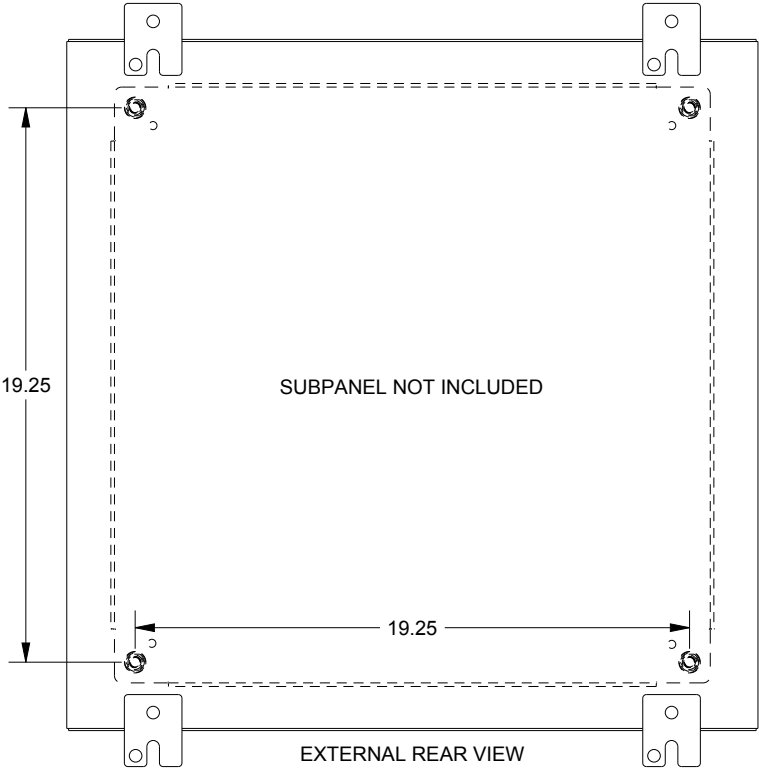

SAGINAW CONTROL & ENGINEERING

SCE-24H2412SS6LP

TOP VIEW

LEFT SIDE VIEW

FRONT VIEW

RIGHT SIDE VIEW

EXTERNAL REAR VIEW

BOTTOM VIEW