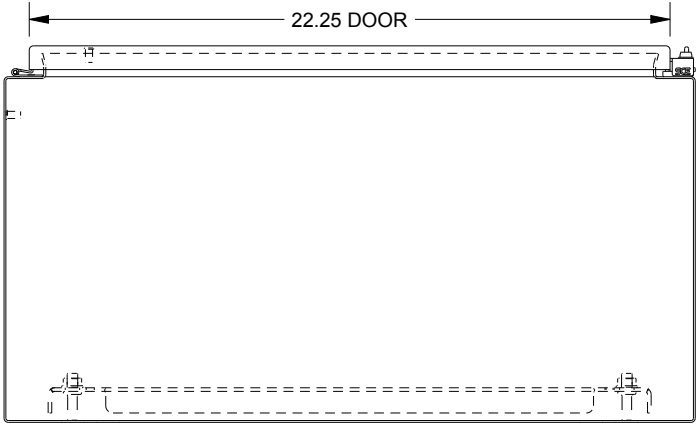

SAGINAW CONTROL & ENGINEERING

SCE-24H2412SS6LP

TOP VIEW

LEFT SIDE VIEW

FRONT VIEW

RIGHT SIDE VIEW

EXTERNAL REAR VIEW

BOTTOM VIEW