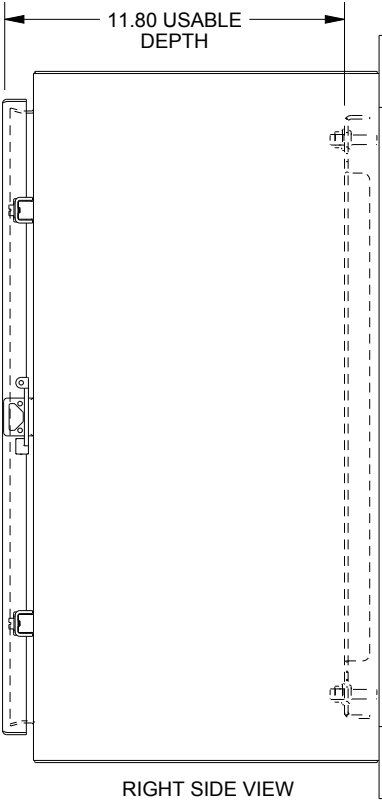

SAGINAW CONTROL & ENGINEERING

SCE-24H2412SS6LP

TOP VIEW

LEFT SIDE VIEW

FRONT VIEW

RIGHT SIDE VIEW

EXTERNAL REAR VIEW

BOTTOM VIEW