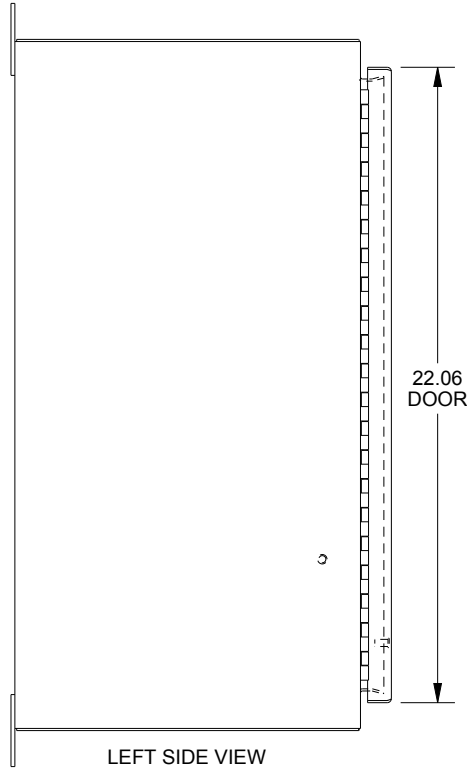

SAGINAW CONTROL & ENGINEERING

SCE-24H2412SS6LP

TOP VIEW

LEFT SIDE VIEW

FRONT VIEW

RIGHT SIDE VIEW

EXTERNAL REAR VIEW

BOTTOM VIEW