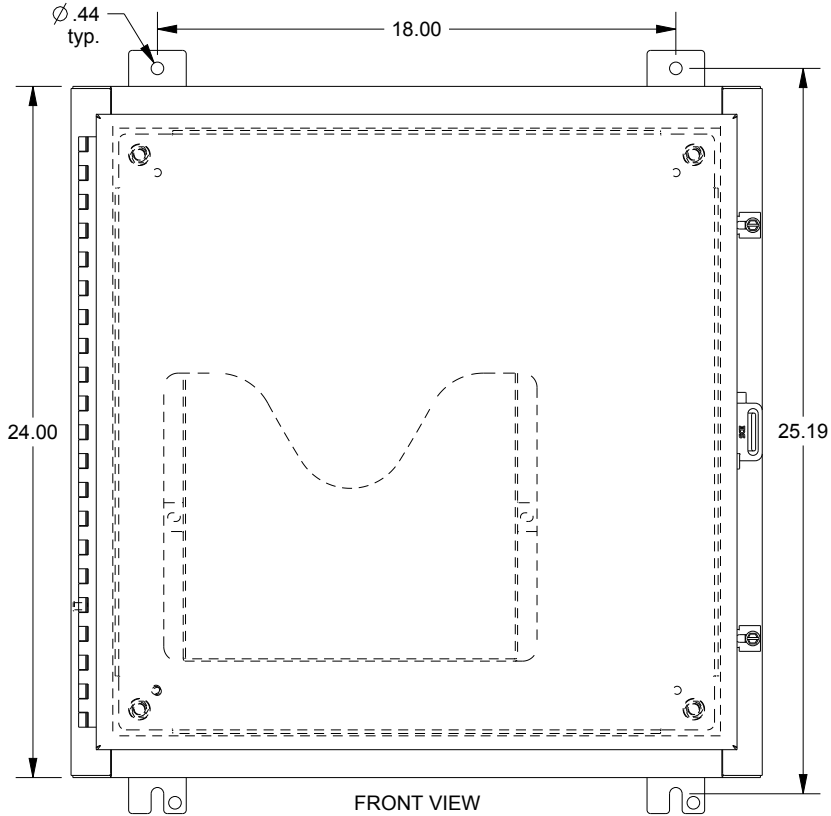

SAGINAW CONTROL & ENGINEERING

SCE-24H2412SS6LP

TOP VIEW

LEFT SIDE VIEW

FRONT VIEW

RIGHT SIDE VIEW

EXTERNAL REAR VIEW

BOTTOM VIEW