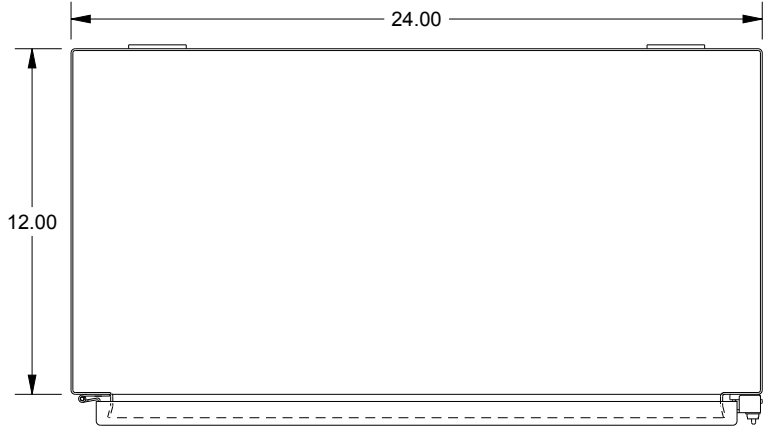

SAGINAW CONTROL & ENGINEERING

SCE-24H2412SS6LP

TOP VIEW

LEFT SIDE VIEW

FRONT VIEW

RIGHT SIDE VIEW

EXTERNAL REAR VIEW

BOTTOM VIEW