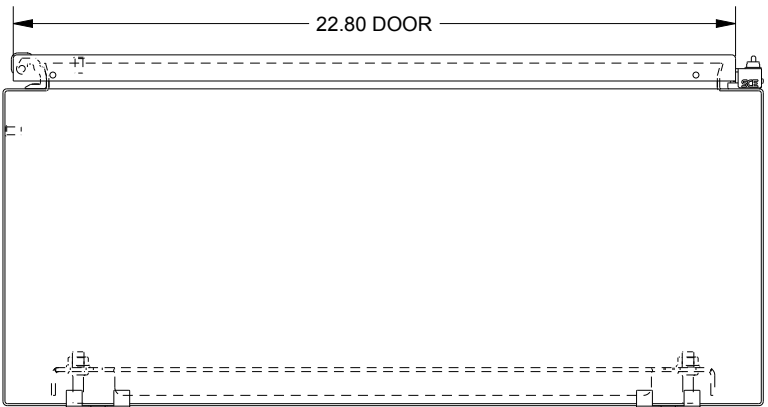

SAGINAW CONTROL & ENGINEERING SCE-24H2410LP

TOP VIEW

LEFT SIDE VIEW

FRONT VIEW

RIGHT SIDE VIEW

EXTERNAL REAR VIEW

BOTTOM VIEW