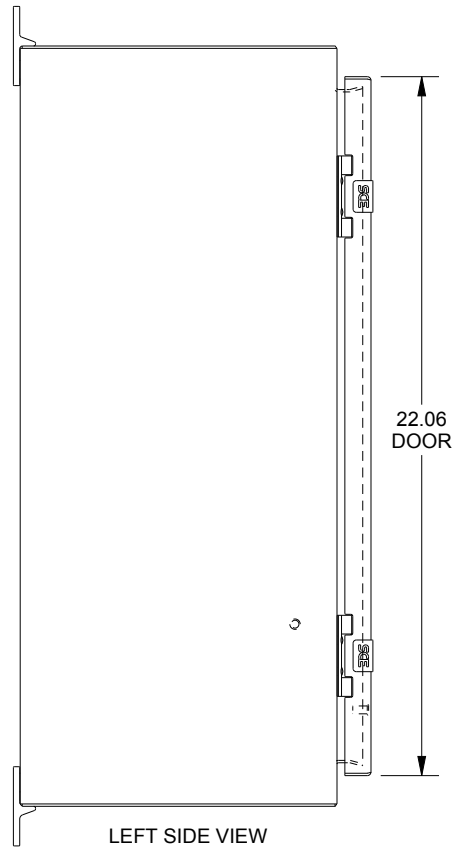

SAGINAW CONTROL & ENGINEERING SCE-24H2410LP

TOP VIEW

LEFT SIDE VIEW

FRONT VIEW

RIGHT SIDE VIEW

EXTERNAL REAR VIEW

BOTTOM VIEW