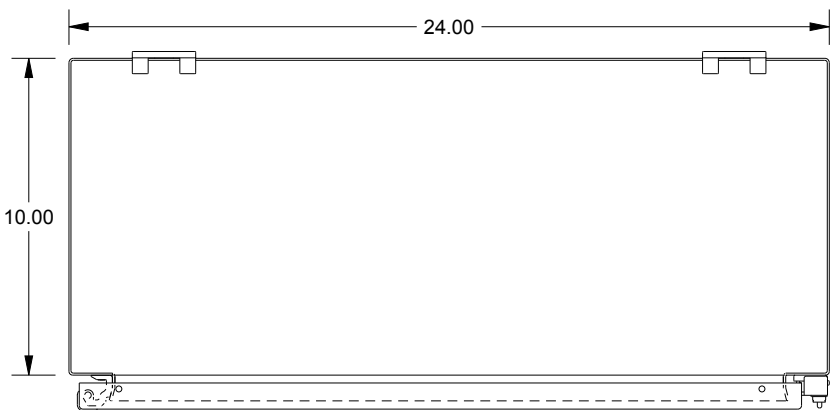

SAGINAW CONTROL & ENGINEERING SCE-24H2410LP

TOP VIEW

LEFT SIDE VIEW

FRONT VIEW

RIGHT SIDE VIEW

EXTERNAL REAR VIEW

BOTTOM VIEW