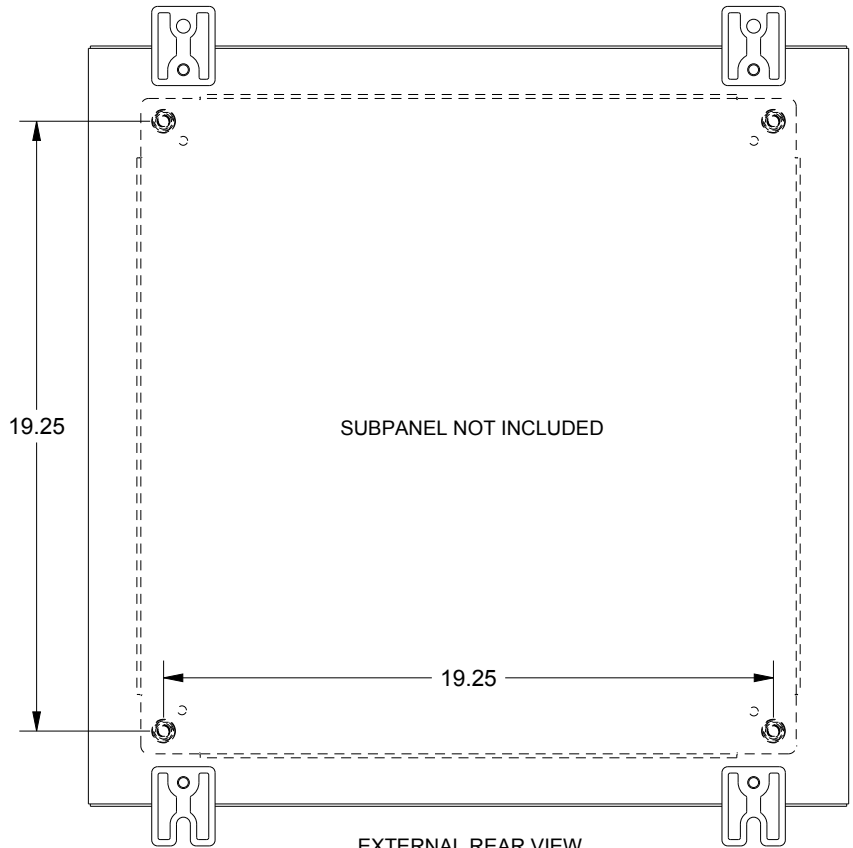

SAGINAW CONTROL & ENGINEERING SCE-24H2410LP

TOP VIEW

LEFT SIDE VIEW

FRONT VIEW

RIGHT SIDE VIEW

EXTERNAL REAR VIEW

BOTTOM VIEW