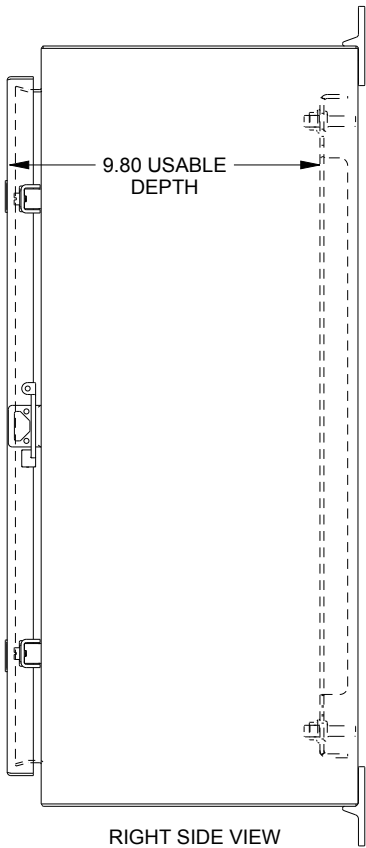

SAGINAW CONTROL & ENGINEERING SCE-24H2410LP

TOP VIEW

LEFT SIDE VIEW

FRONT VIEW

RIGHT SIDE VIEW

EXTERNAL REAR VIEW

BOTTOM VIEW