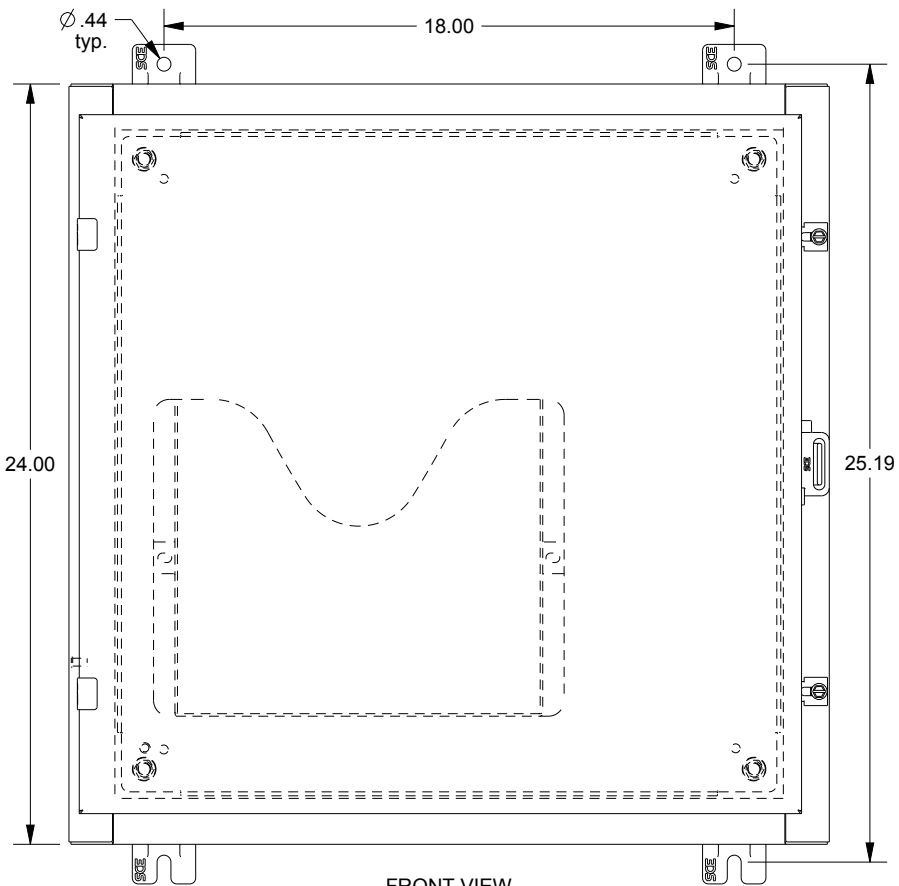

SAGINAW CONTROL & ENGINEERING SCE-24H2410LP

TOP VIEW

LEFT SIDE VIEW

FRONT VIEW

RIGHT SIDE VIEW

EXTERNAL REAR VIEW

BOTTOM VIEW