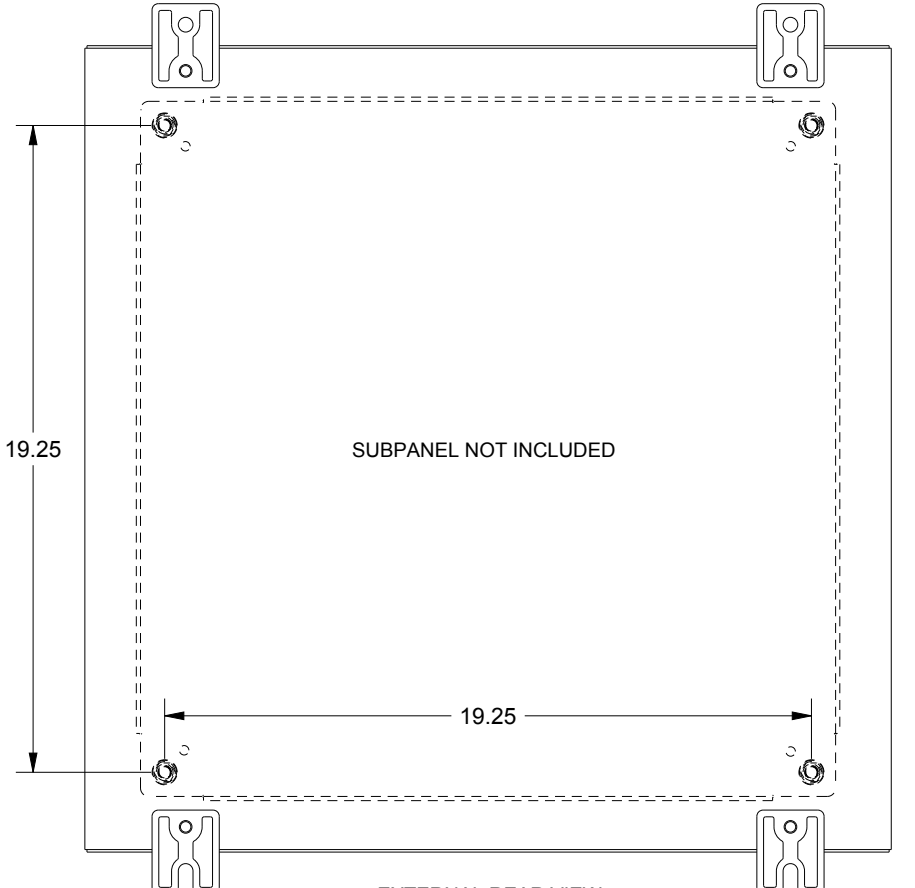

SAGINAW CONTROL & ENGINEERING SCE-24H2406LP

TOP VIEW

LEFT SIDE VIEW

FRONT VIEW

RIGHT SIDE VIEW

EXTERNAL REAR VIEW

BOTTOM VIEW