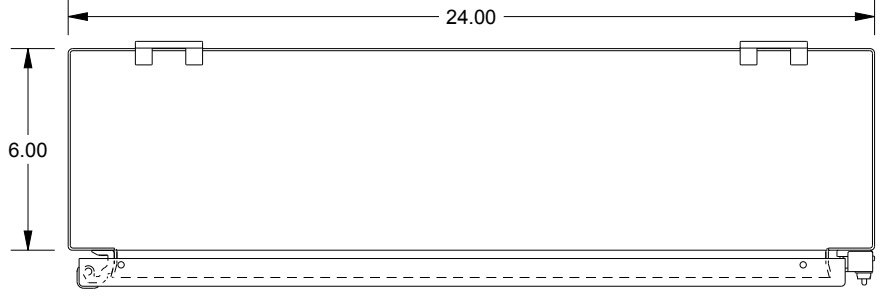

SAGINAW CONTROL & ENGINEERING SCE-24H2406LP

TOP VIEW

LEFT SIDE VIEW

FRONT VIEW

RIGHT SIDE VIEW

EXTERNAL REAR VIEW

BOTTOM VIEW