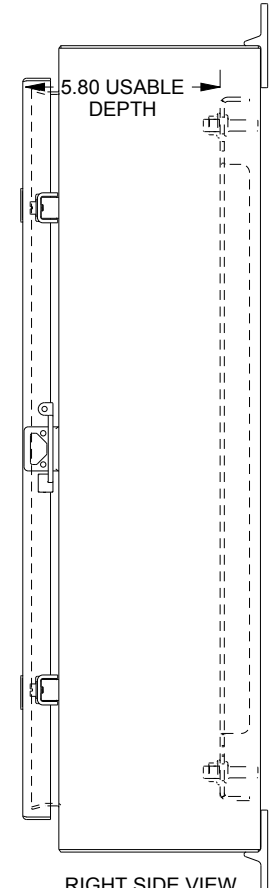

SAGINAW CONTROL & ENGINEERING SCE-24H2406LP

TOP VIEW

LEFT SIDE VIEW

FRONT VIEW

RIGHT SIDE VIEW

EXTERNAL REAR VIEW

BOTTOM VIEW