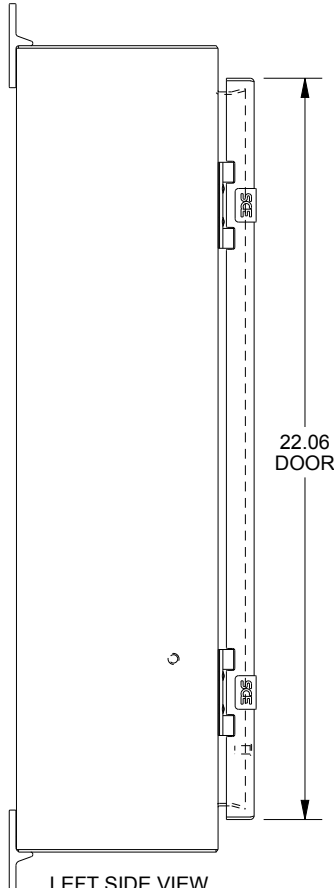

SAGINAW CONTROL & ENGINEERING SCE-24H2406LP

TOP VIEW

LEFT SIDE VIEW

FRONT VIEW

RIGHT SIDE VIEW

EXTERNAL REAR VIEW

BOTTOM VIEW