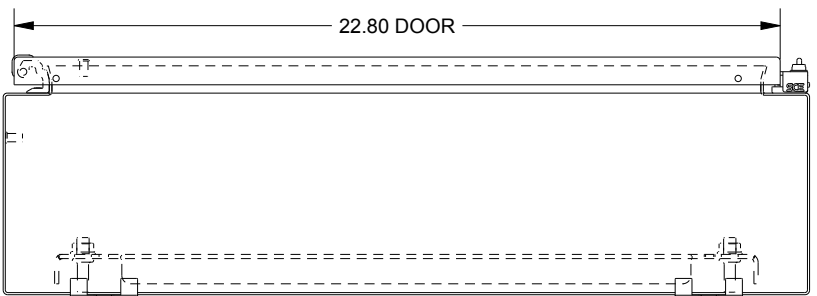

SAGINAW CONTROL & ENGINEERING SCE-24H2406LP

TOP VIEW

LEFT SIDE VIEW

FRONT VIEW

RIGHT SIDE VIEW

EXTERNAL REAR VIEW

BOTTOM VIEW