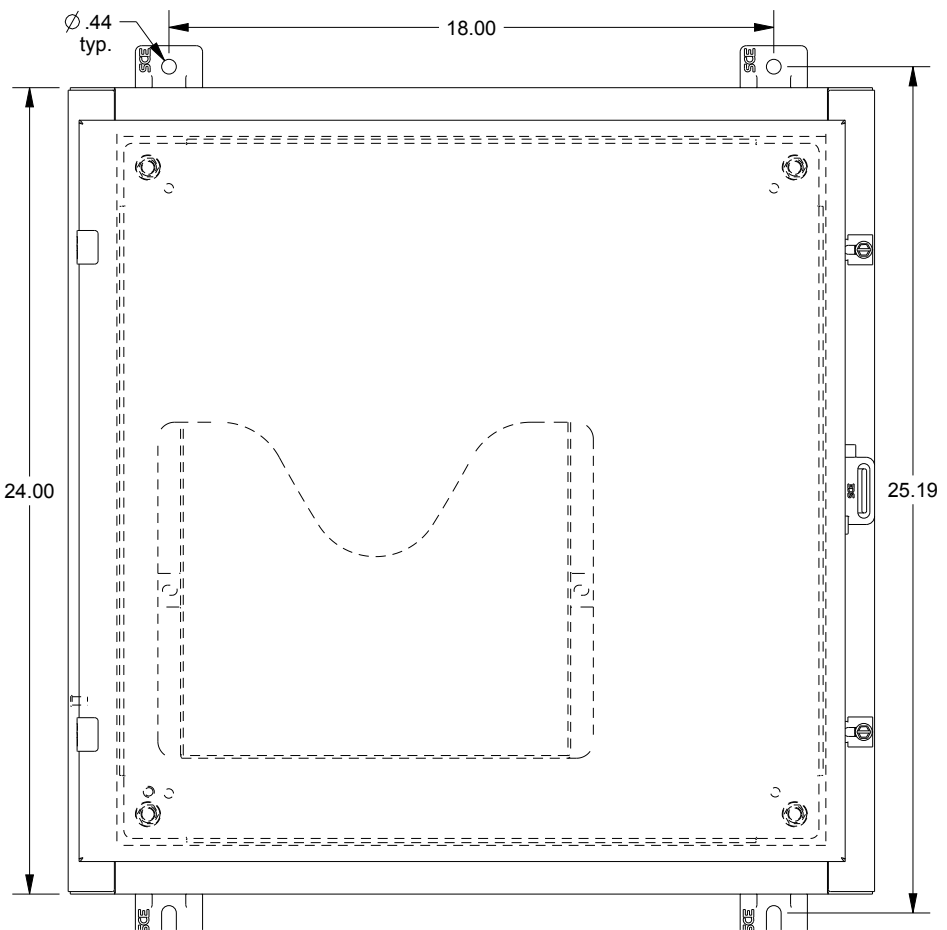

SAGINAW CONTROL & ENGINEERING SCE-24H2406LP

TOP VIEW

LEFT SIDE VIEW

FRONT VIEW

RIGHT SIDE VIEW

EXTERNAL REAR VIEW

BOTTOM VIEW