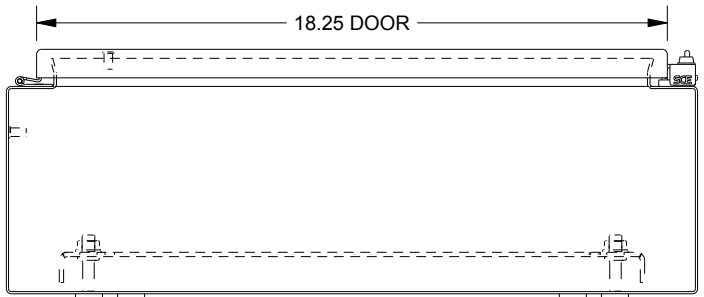

SAGINAW CONTROL & ENGINEERING

SCE-24H2006SS6LP

TOP VIEW

LEFT SIDE VIEW

FRONT VIEW

RIGHT SIDE VIEW

EXTERNAL REAR VIEW

BOTTOM VIEW