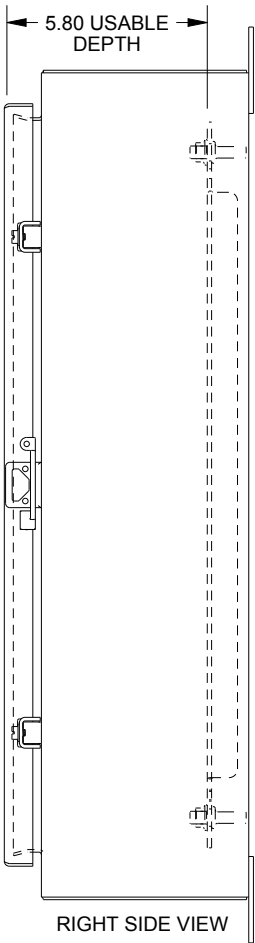

SAGINAW CONTROL & ENGINEERING

SCE-24H2006SS6LP

TOP VIEW

LEFT SIDE VIEW

FRONT VIEW

RIGHT SIDE VIEW

EXTERNAL REAR VIEW

BOTTOM VIEW