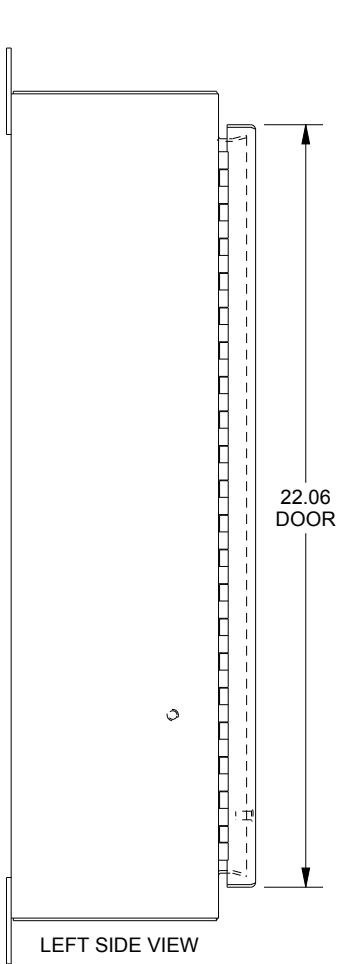

SAGINAW CONTROL & ENGINEERING

SCE-24H2006SS6LP

TOP VIEW

LEFT SIDE VIEW

FRONT VIEW

RIGHT SIDE VIEW

EXTERNAL REAR VIEW

BOTTOM VIEW