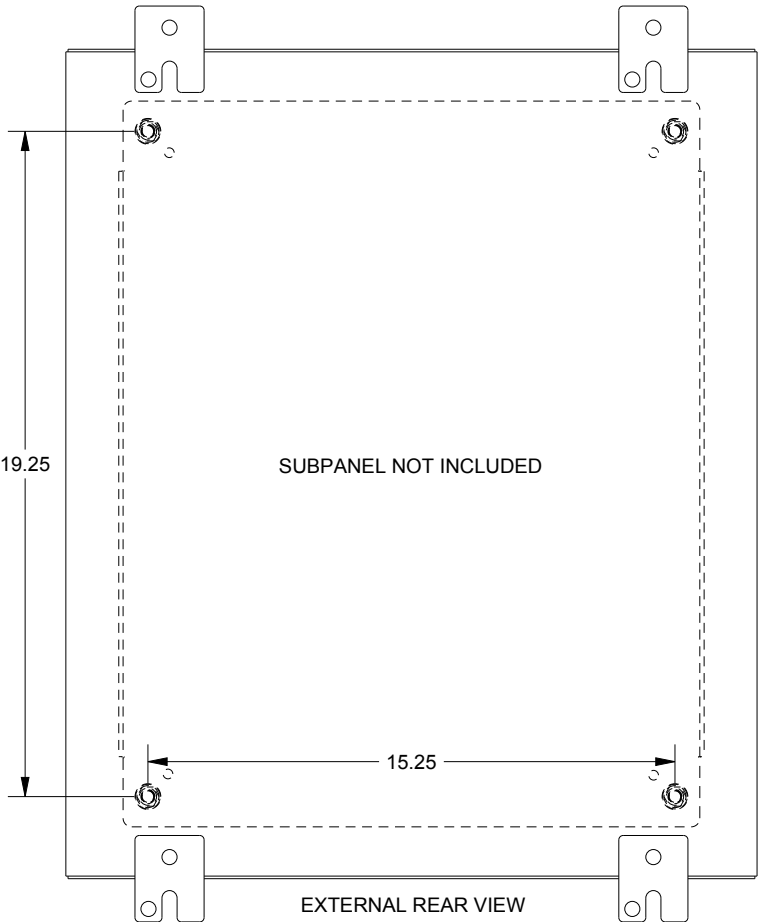

SAGINAW CONTROL & ENGINEERING

SCE-24H2006SS6LP

TOP VIEW

LEFT SIDE VIEW

FRONT VIEW

RIGHT SIDE VIEW

EXTERNAL REAR VIEW

BOTTOM VIEW