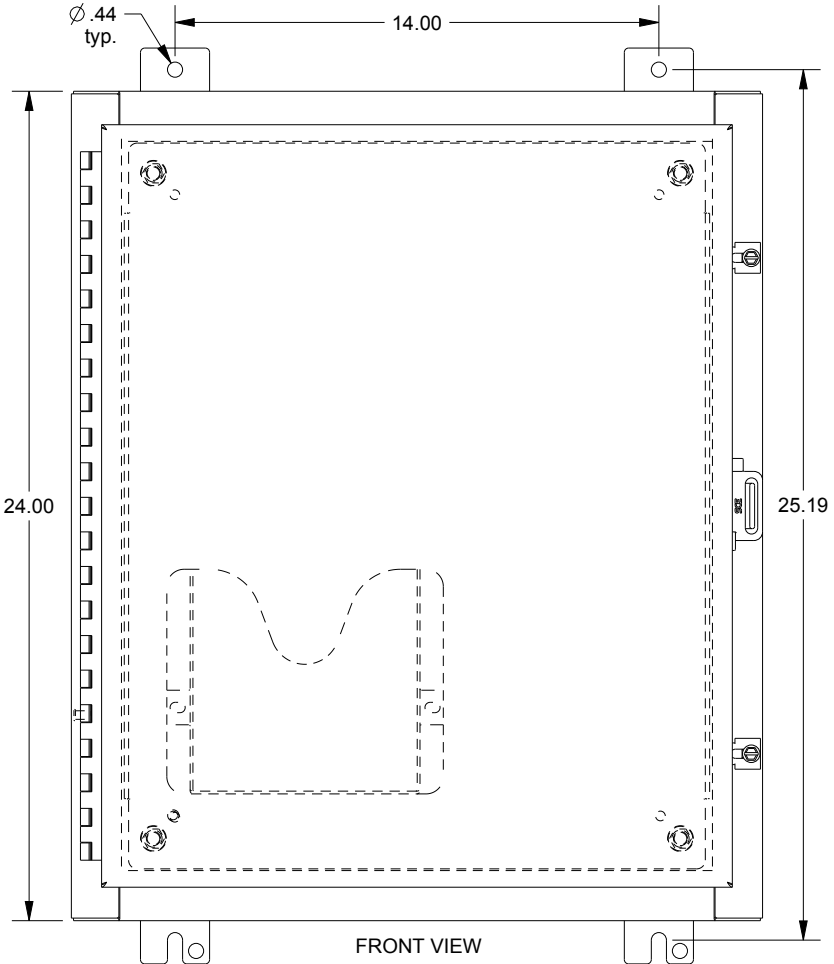

SAGINAW CONTROL & ENGINEERING

SCE-24H2006SS6LP

TOP VIEW

LEFT SIDE VIEW

FRONT VIEW

RIGHT SIDE VIEW

EXTERNAL REAR VIEW

BOTTOM VIEW