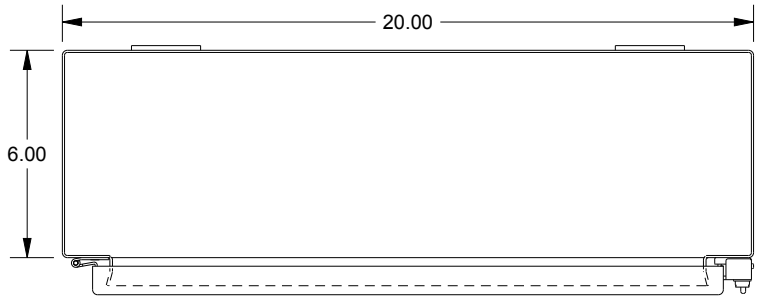

SAGINAW CONTROL & ENGINEERING

SCE-24H2006SS6LP

TOP VIEW

LEFT SIDE VIEW

FRONT VIEW

RIGHT SIDE VIEW

EXTERNAL REAR VIEW

BOTTOM VIEW